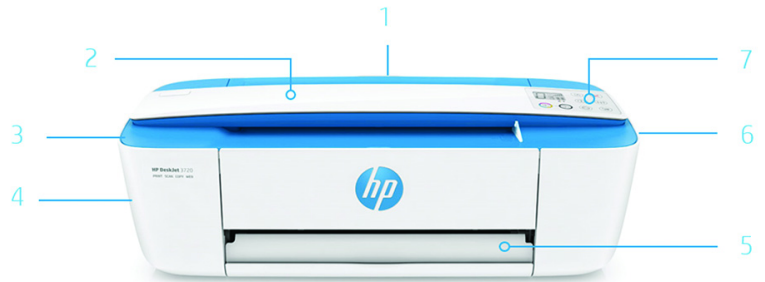

HP DeskJet Ink Advantage 3790 All-in-One Printer

Wireless printing that fits your budget, style, and space

Save space and money and print wirelessly with the world's smallest all-in-one printer.¹ Get ink cartridges at a low cost and all the power you need in this amazing, compact style printer. Print, scan, and copy from virtually any mobile device.²

- Save space and get all the power you need with the world's smallest all-in-one printer.¹
- HP Scroll Scan helps you easily handle most scan jobs, from a variety of papers.
- Any room, any spot – this ultracompact all-in-one is designed to fit where you need it.
- Show your style with a sleek design and a variety of head-turning hues.

Quickly print right from your mobile device²

- The easiest way to print documents, photos, and more from your Apple, Android, and Windows devices.^{3,4}
- Connect your smartphone or tablet directly to your printer, and easily print without a network.⁵
- Get connected quickly and start printing fast with easy setup from your smartphone or tablet.⁶
- Scan any object on the go with the HP All-in-One Printer Remote mobile app for your smartphone or tablet.⁷

Product walkaround

HP DeskJet Ink Advantage 3790 All-in-One Printer shown

1. 60 sheet input tray
2. HP Scroll Scan for scanning and copying
3. Fresh, fun colour options
4. Quiet mode
5. Up to 25 sheet enclosed output tray
6. Built-in Wi-Fi Direct® and wireless networking
7. Intuitive icon LCD display and control panel buttons