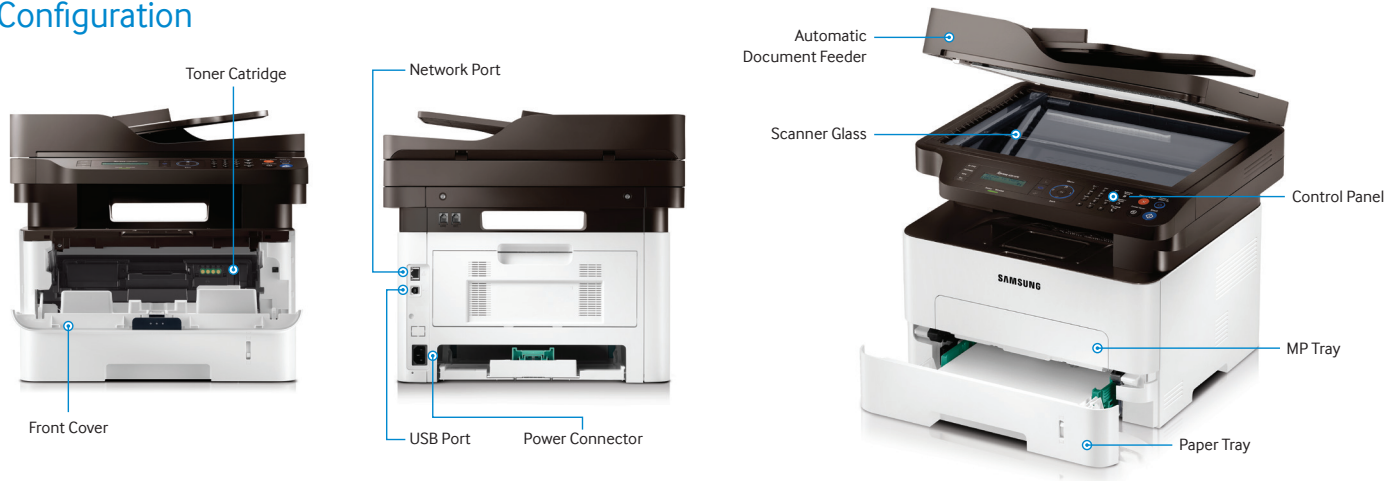

Samsung Multifunction Xpress

M2875 | 2675 series

Configuration

Specifications