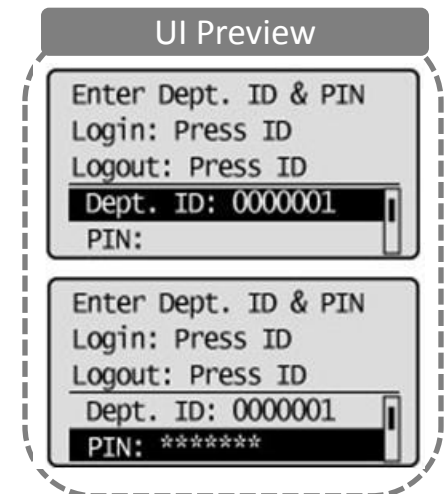

Department ID

- Up to **100** department IDs
- Users will be more accountable for each Copy/ Scan/ Print job
- Apply restriction as per customer needs

Available in - iR 2202N/2002N