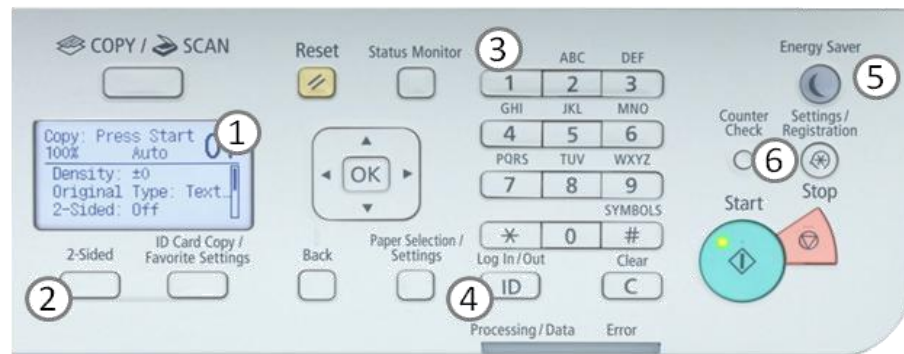

Copy

Network/USB
Print

Color
Remote Scan

Dept ID

MF Toolbox

UFR II LT

Note: Items in red are new in comparison with predecessor model, iR 2420L/2420L models.

User Interface

Entry Model

Standard Model

Function	Standard Model iR 2202N/2002N	Entry Model iR 2002	
1	Backlight	Yes	No
2	2-sided Key* ¹	Yes	No
3	Numeric Keys	Yes	No
4	Dept ID Keys	Yes	No
5	Energy Saver	Lights up when entering Energy Saver mode to conserve power when left idle for a while. Press to enter or exit Sleep mode.	
6	Counter Check	Checking meter count with one button	