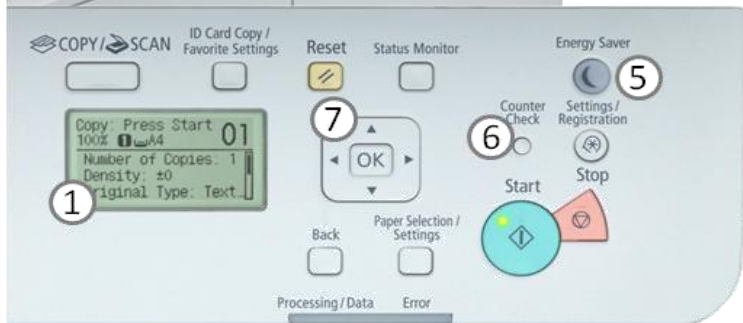

Copy

Network/USB
Print

Color
Remote Scan

Dept ID

MF Toolbox

UFR II LT

Note: Items in red are new in comparison with predecessor model, iR 2420L/2420L models.

User Interface

Entry Model

Standard Model

Function	Standard Model iR 2202N/2002N	Entry Model iR 2002	
1	Backlight	Yes	No
2	2-sided Key* ¹	Yes	No
3	Numeric Keys	Yes	No
4	Dept ID Keys	Yes	No
5	Energy Saver	Lights up when entering Energy Saver mode to conserve power when left idle for a while. Press to enter or exit Sleep mode.	
6	Counter Check	Checking meter count with one button	