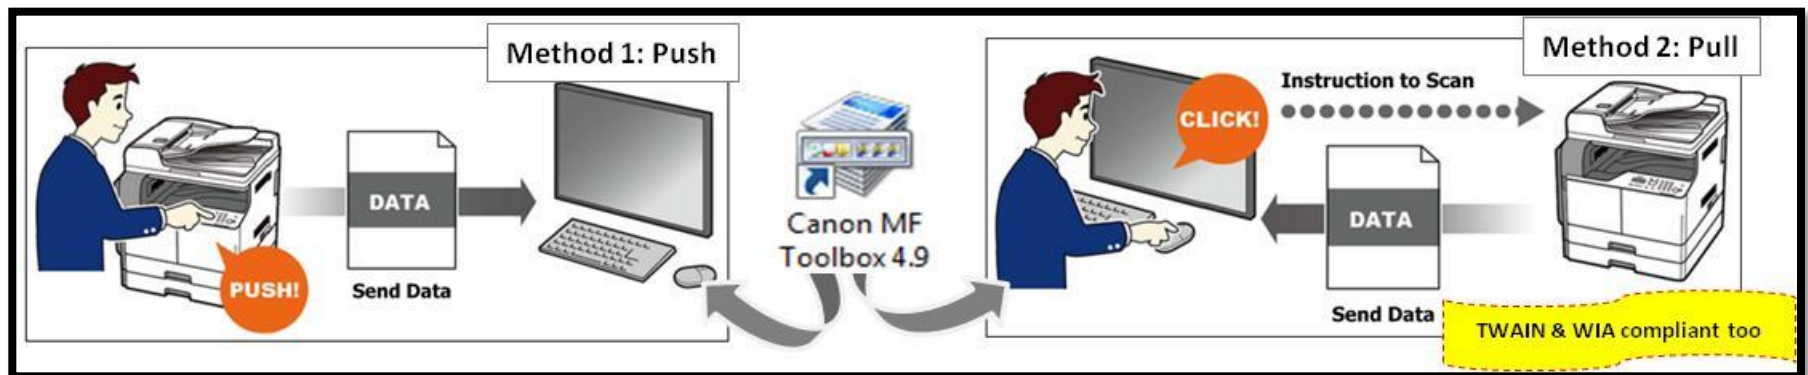

Pull & Push Scan

- Scan through MF Toolbox in 2 ways

1) Push scan - scan directly from the control panel to specified PC (*iR 2202N/2002N*)
2) Pull scan & allow users to do changes PC

File formats supported – TIFF, JPEG, PDF, PDF Compact, PDF OCR