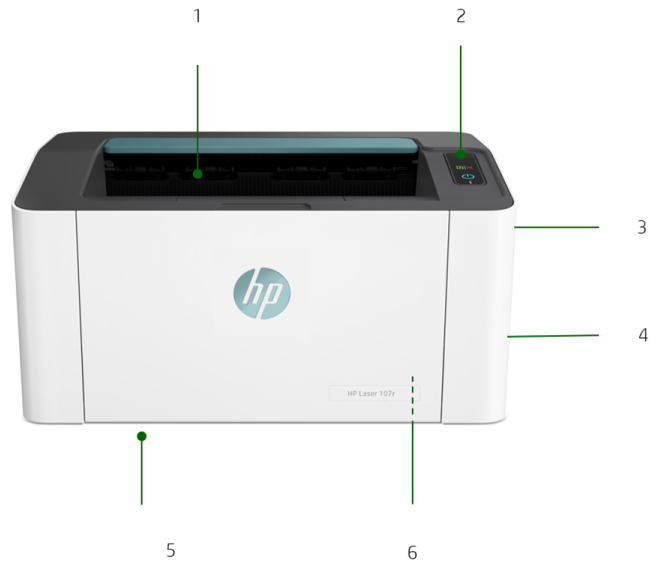

HP Laser 107r

Full-featured laser printing. Entry-level pricing.

Get productive print performance at an affordable price, and easily produce high-quality results.

Dynamic security enabled printer. Only intended to be used with cartridges using an HP original chip. Cartridges using a non-HP chip may not work, and those that work today may not work in the future. Learn more at: <http://www.hp.com/go/learnaboutsupplies>

Highlights

- Ideal size for any workspace
- Sharp black text, crisp graphics
- Legendary HP reliability
- Speeds up to 20 ppm in A4¹
- USB 2.0 high speed connectivity
- In box 500 pages initial toner

Laser performance at an affordable price

Designed to fit your space

- You can fit this printer almost anywhere – it's that small and compact.
- Get print speeds up to 20 ppm.¹

Compact size

Quality laser printing

Legendary HP reliability

Mobile printing

Product walkaround

HP Laser 107r shown

1. 100 sheet output bin
2. LED control panel
3. Hi-Speed USB 2.0 port
4. 20 ppm A4
5. 150 sheet input tray
6. Pre-installed Original HP Toner cartridge delivers up to 500 pages