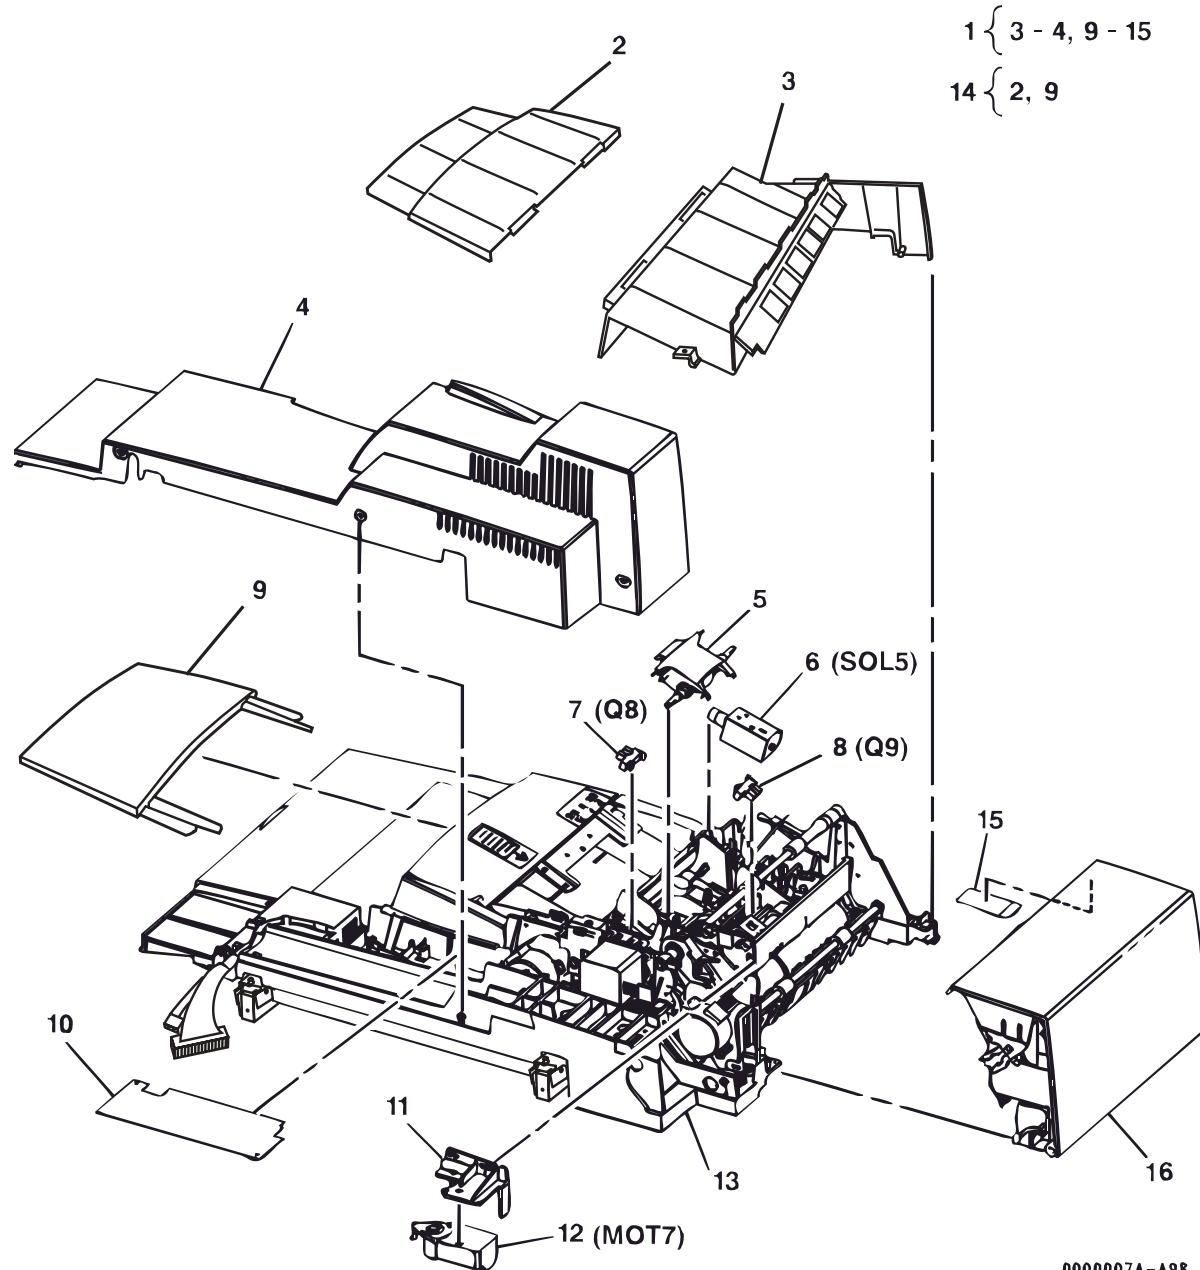

0 000004A-TAI

PL 2.1 Элементы сканера

Поз.	Номер	Название
1	090E02550	CVT Glass (REP 6.4)
2	018K01250	Registration Guide
3	–	Prat of Imager Assembly (REP 6.7 PL 1.1 Item)
4	122E02580	Exposure Lamp (LP2) (REP 6.2)
5	105K18490	Exposure Lamp Power Supply (SP3) (REP 6.7)
6	–	Rear Power Supply (P/O PL 2.1 Item 5)
7	–	Front Power Supply (P/O PL 2.1 Item 5)
8	–	Harness (P/O PL 2.1 Item 5)
9	–	Harness (P/O PL 2.1 Item 3)
10	–	Imager House (P/O Item 3)
11	–	Scan Driver Motor (MOT2) (P/O PL 2.1 Item 3)
9	130E09310	Scan Home Sensor (Q2)

0 000005A-TAI

PL 3.1 Модуль ADF (1 из 2)

Поз.	Номер	Название
1	–	Part of ADF Module (REF: PL3.1 Item 1)
2	050K54810	Oct Output Tray Extension (P/O Item 1)
3	–	Offset Catch Tray (Rep 6.7 PL Item)
4	–	ADF Driver Cover (REP 5.2)
5	022K60222	Feed Roll (REP 5.5)
6	121K33560	Document Nudger Solenoid (REP 5.4)
7	107E94941	Document Present Sensor (REP 5.10)
8	107E94941	Document Pre Registration Sensor (REP 5.11)
9	–	Catch Tray Extension
10	160K96430	ADF Control PWB (REP 5.7)
11	–	OCT Motor Bracket (MOT2) (P/O PL 3.1 Item 3)
12	127K30560	OCT Motor (MOT2) (P/O PL 2.1 Item 3) (REP 5.15)
13	–	Document Feeder Housing
14	–	Tray Extension Kit
15	038K13220	Copy Exit Guide
16	802K53830	ADF Access Door (REP 5.13)