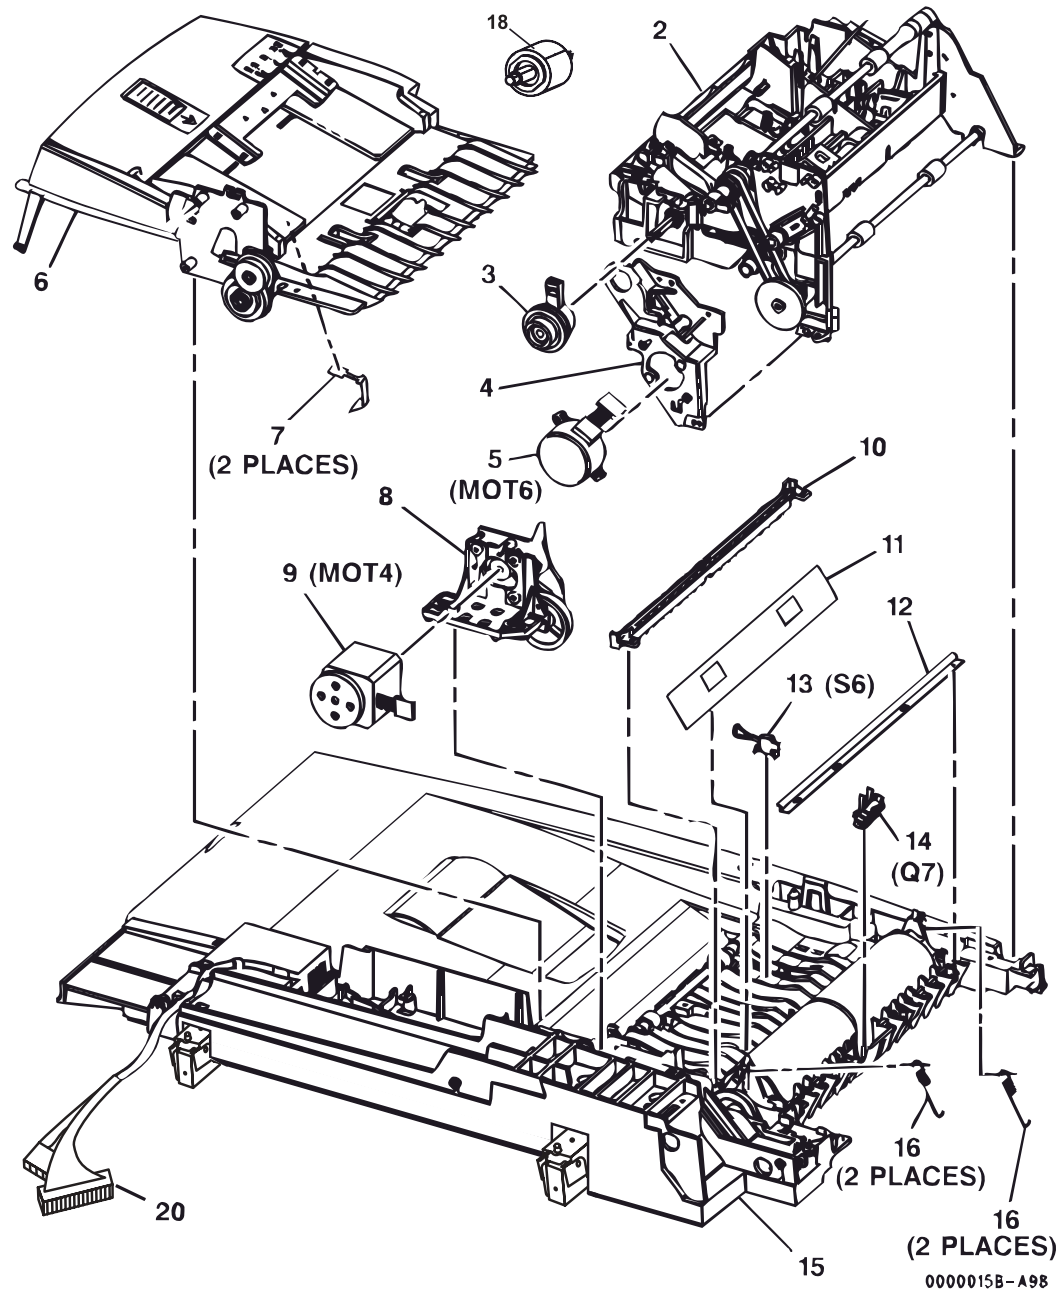

PL 3.2 Модуль ADF (2 из 2)

Поз.	Номер	Название
1	–	Part of ADF Module (REF: PL 3.2 Item 1)
2	–	Document Input Transport (P/L 3.2 Item 1) (REP 5.14, ADJ 5.1)
3	121K25271	Document Feed Clutch (REP 5.14)
4	–	Copy Exit Motor Bracket (P/O PL 3.2 Item 1)
5	127K43940	Copy/Print Exit Motor (REP 5.16) (P/O PL 3.2 Item 1)
6	001E76280	Document Transport (Input Tray) (REP 5.14)
7	038K13331	Document Output Guide
8	–	CVT Motor Bracket (P/O PL 3.2 Item 1)
9	127K43720	CVT Motor (REP) (P/O PL 3.2 Item 1)
10	055K34430	Baffle Passive Assembly (P/O PL 3.2 Item 1)
11	–	Paper Guide (P/O PL 3.2 Item 1)
12	–	Frame Stiffener (P/O PL 3.2 Item 1)
13	130K65042	Document Exit Switch (REP 5.12)
14	130E09390	Registration Sensor (REP 5.9)
15	809E48730	CVT Idler Spring
16	–	Document Feeder Housing
17	962K16430	ADF Interface Cable
18	059K34770	Retard Roller (REP 5.6)

1 { 2-18