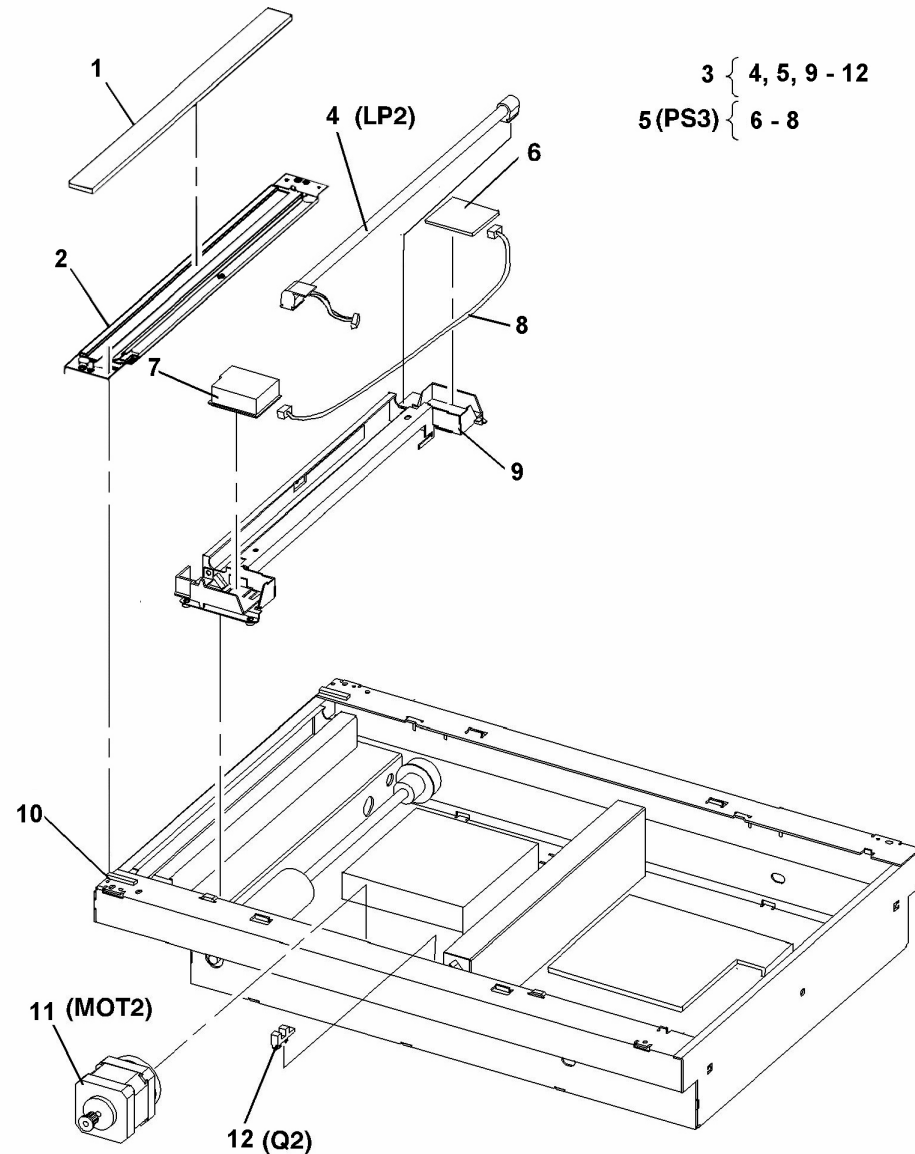

0 000004A-TAI

PL 2.1 Элементы сканера

Поз.	Номер	Название
1	090E02550	CVT Glass (REP 6.4)
2	018K01250	Registration Guide
3	–	Prat of Imager Assembly (REP 6.7 PL 1.1 Item)
4	122E02580	Exposure Lamp (LP2) (REP 6.2)
5	105K18490	Exposure Lamp Power Supply (SP3) (REP 6.7)
6	–	Rear Power Supply (P/O PL 2.1 Item 5)
7	–	Front Power Supply (P/O PL 2.1 Item 5)
8	–	Harness (P/O PL 2.1 Item 5)
9	–	Harness (P/O PL 2.1 Item 3)
10	–	Imager House (P/O Item 3)
11	–	Scan Driver Motor (MOT2) (P/O PL 2.1 Item 3)
9	130E09310	Scan Home Sensor (Q2)