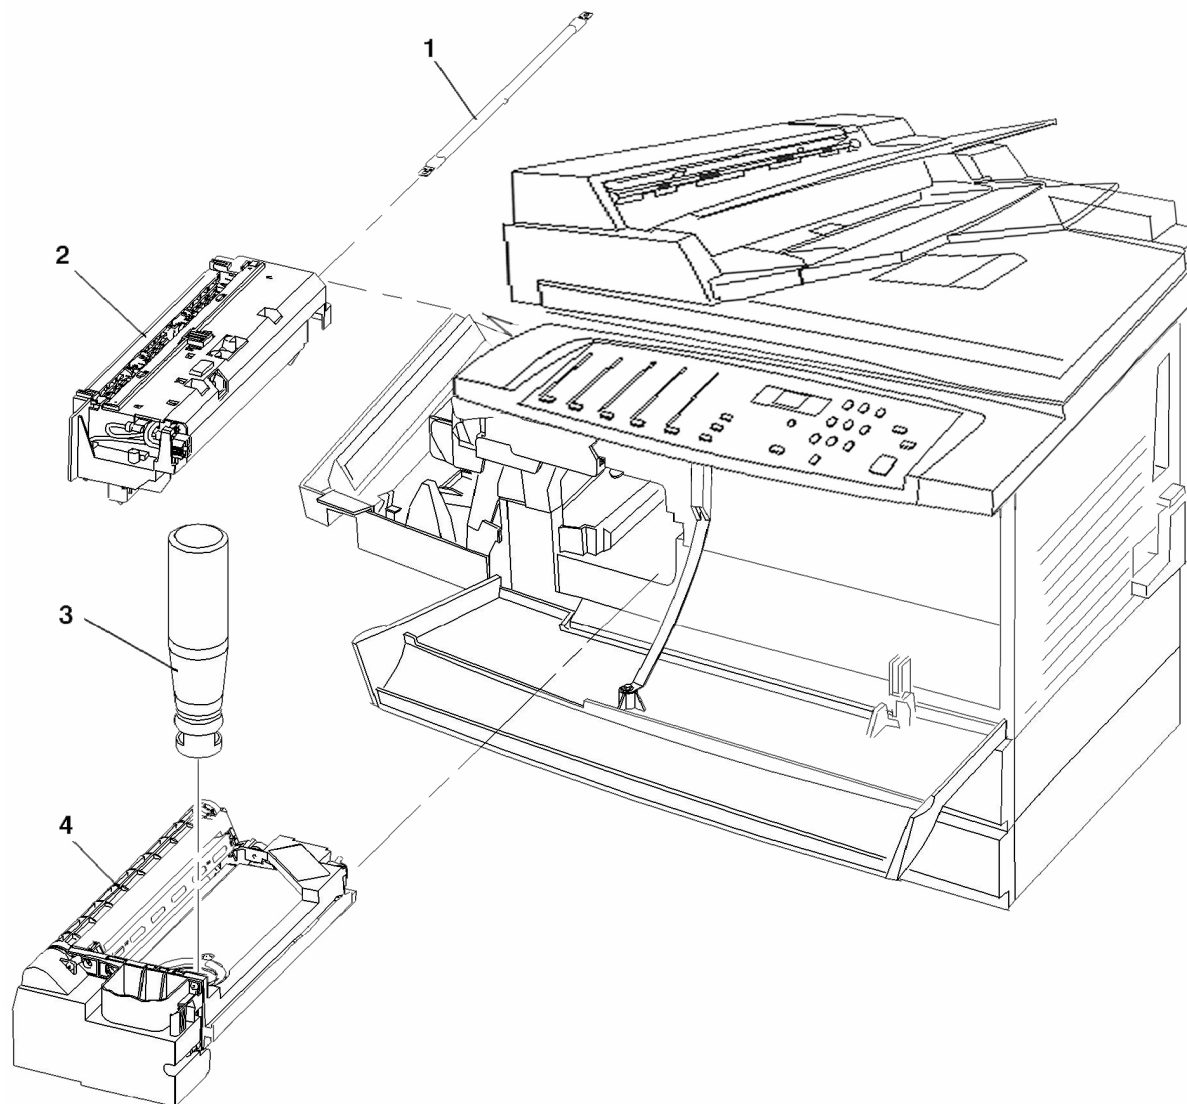

PL 1.4 Фьюзер, копи-картридж

Поз.	Номер	Название
1	126E02101	Heat Rod (110V) (REP 10.2)
–	126E02111	Heat Rod (220V) (REP 10.1)
2	126K22680	Fuser Module (110V) (REP 10.1)
–	126K00540	Fuser Module (220V) (REP 10.1)
3	106R00280	Toner Bottle
4	113R00022	Drum Cartridge (China Mainland) (REP 9.1)
–	113R00023	Drum Cartridge (DMO-East) (REP 9.1)
–	113R00024	Drum Cartridge (DMO-Wast) (REP 9.1)
–	113R00025	Drum Cartridge (HongKong/Korea) (REP 9.1)
–	113R00026	Drum Cartridge (DMO-India) (REP 9.1)

0 000004A-TAI