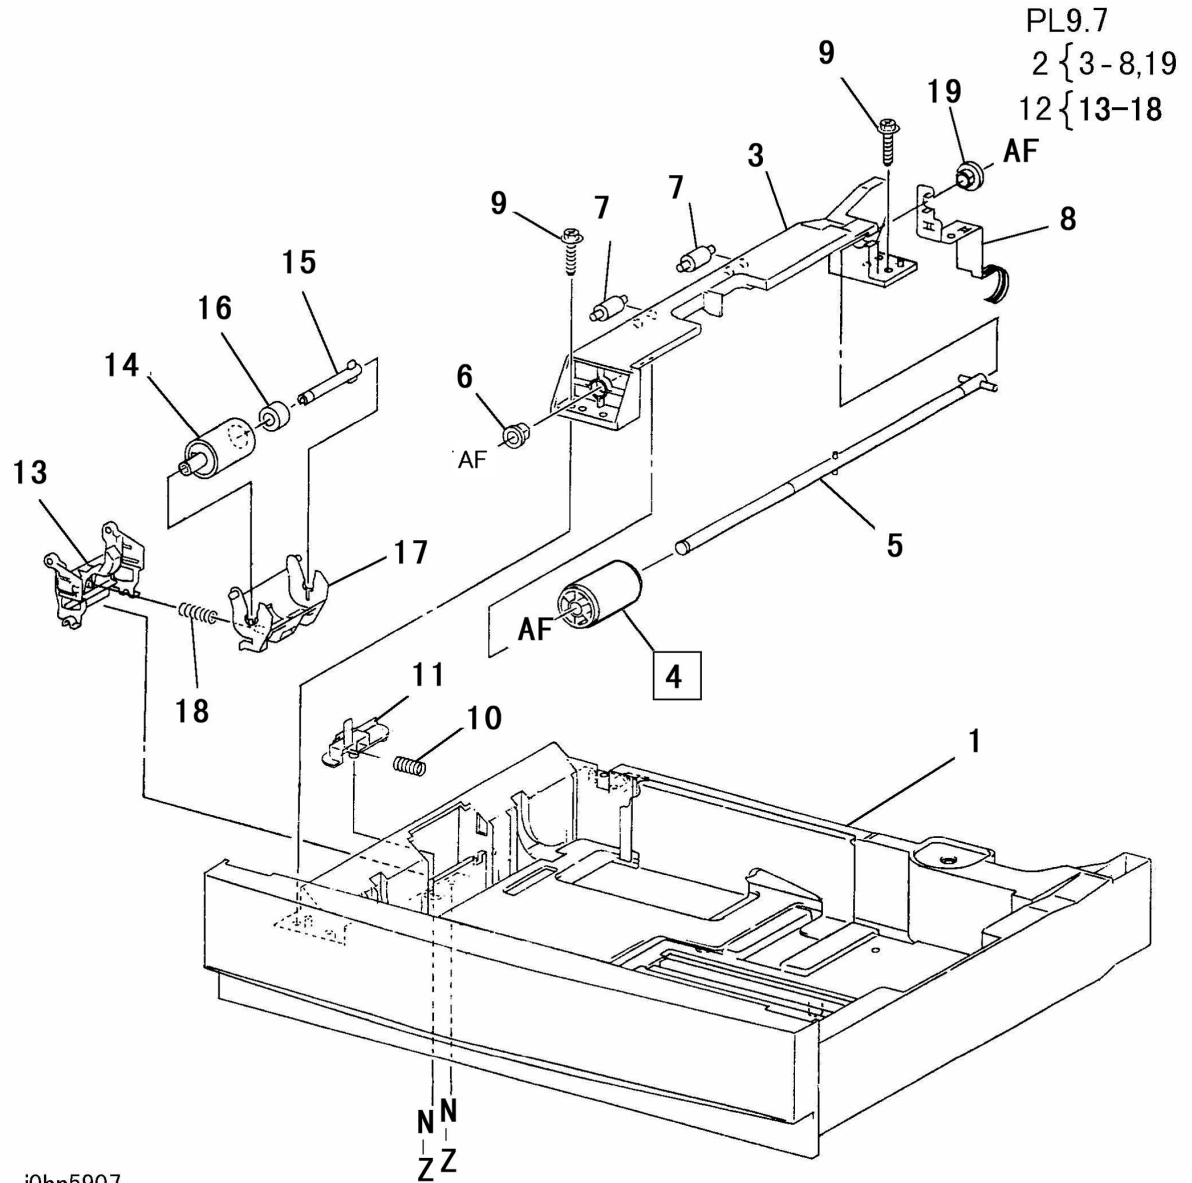

PL 5.3 Элементы лотка (1 из 3)

Поз.	Номер	Название
1	—	Tray Assembly
2	050K54370	Feeder Assembly
3	054E25140	Chute
4	059K21970	Feed Roller Assembly (REP 8.15)
5	006K28430	Shaft Assembly
6	—	Bearing
7	—	Roller
8	—	Earth Plate
9	—	Screw
10	809E33160	Spring
11	031E10340	Holder
12	019K97497	Retard Holder Assembly (REP 8.17)
13	—	Retard Housing
14	059K21960	Retard Roller
15	—	Shaft
16	005K06110	Friction Clutch
17	—	Retard Holder
18	809E49210	Spring
19	—	Bearing