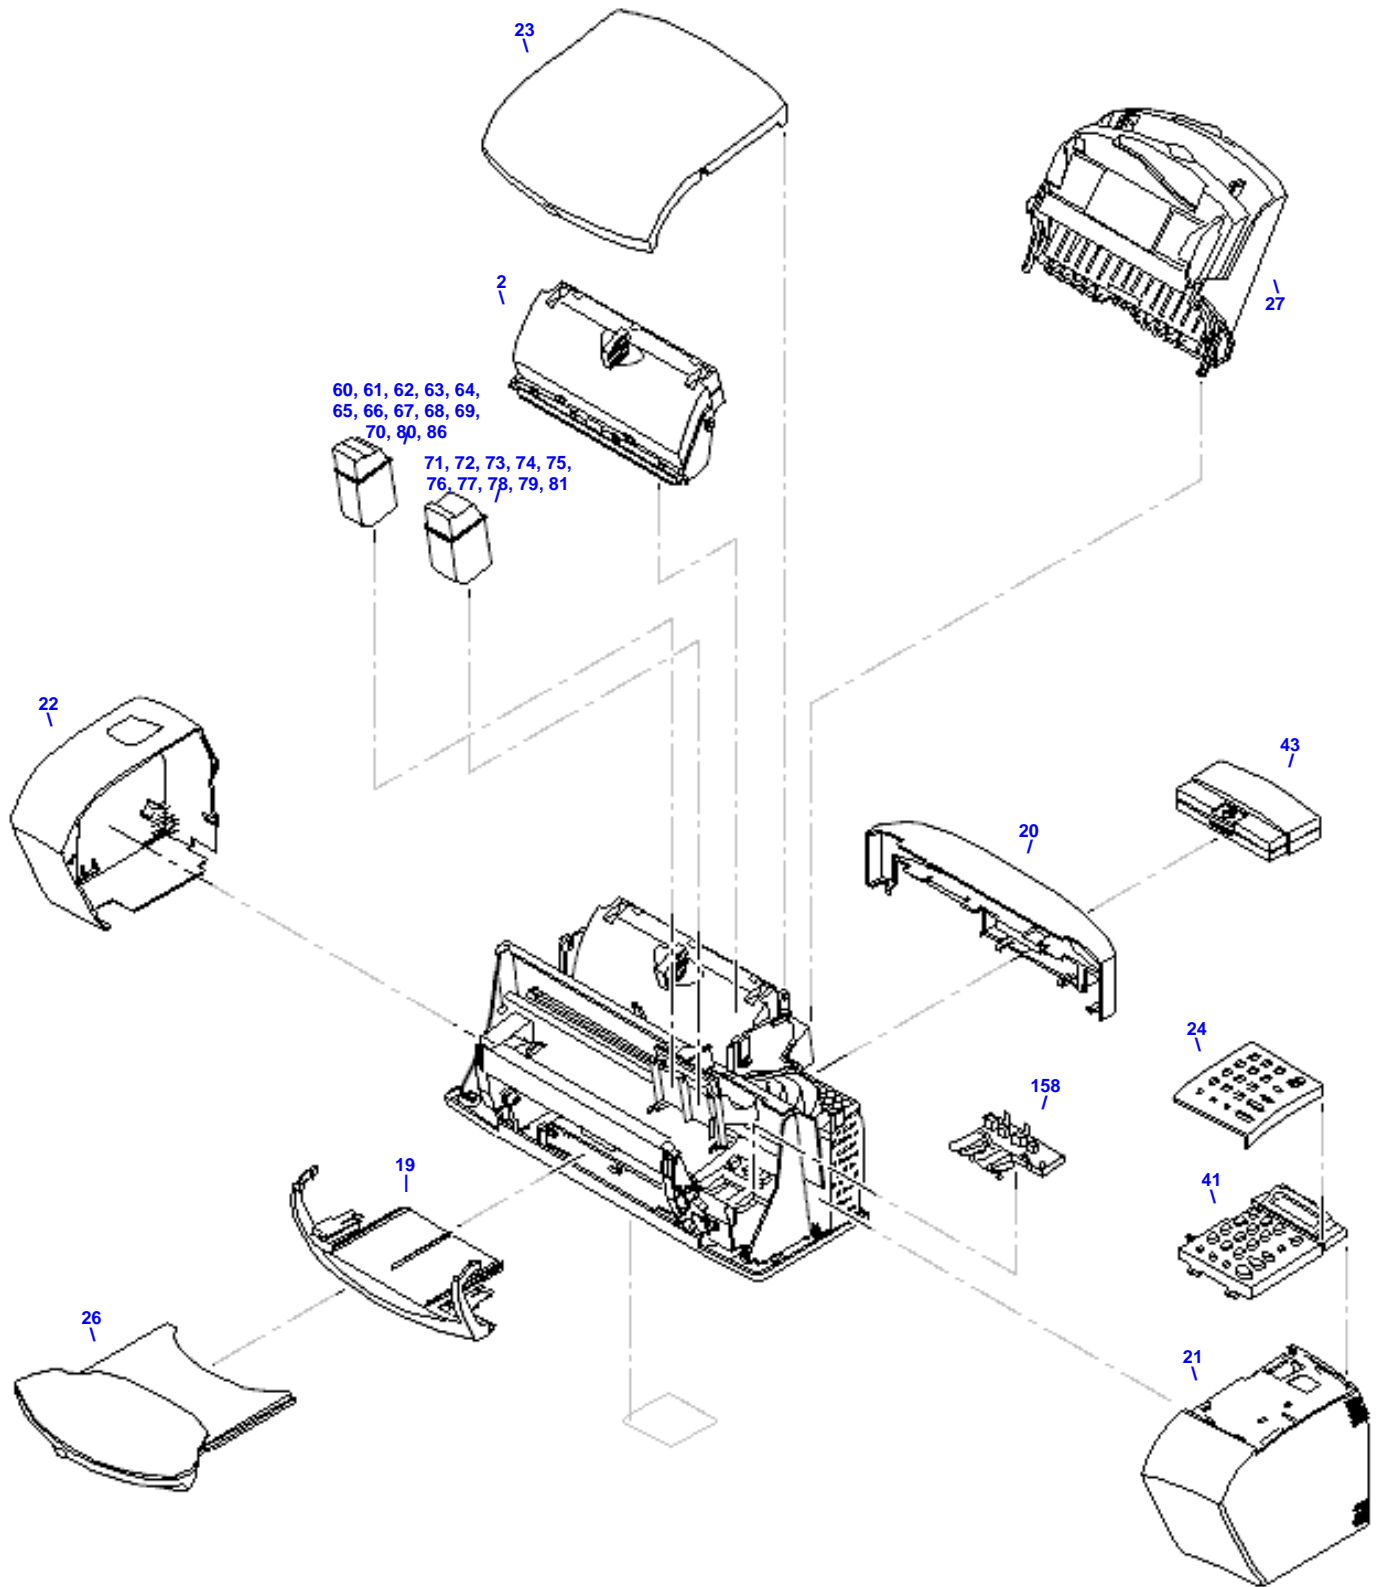

Starwheel

163 C3801-60156 Starwheel assembly - Includes starwheel chassis assembly and starwheels
NO LONGER SUPPLIED

Strip

164 C3801-80004 Encoder strip - Used to determine carriage position

Main Assembly Locator