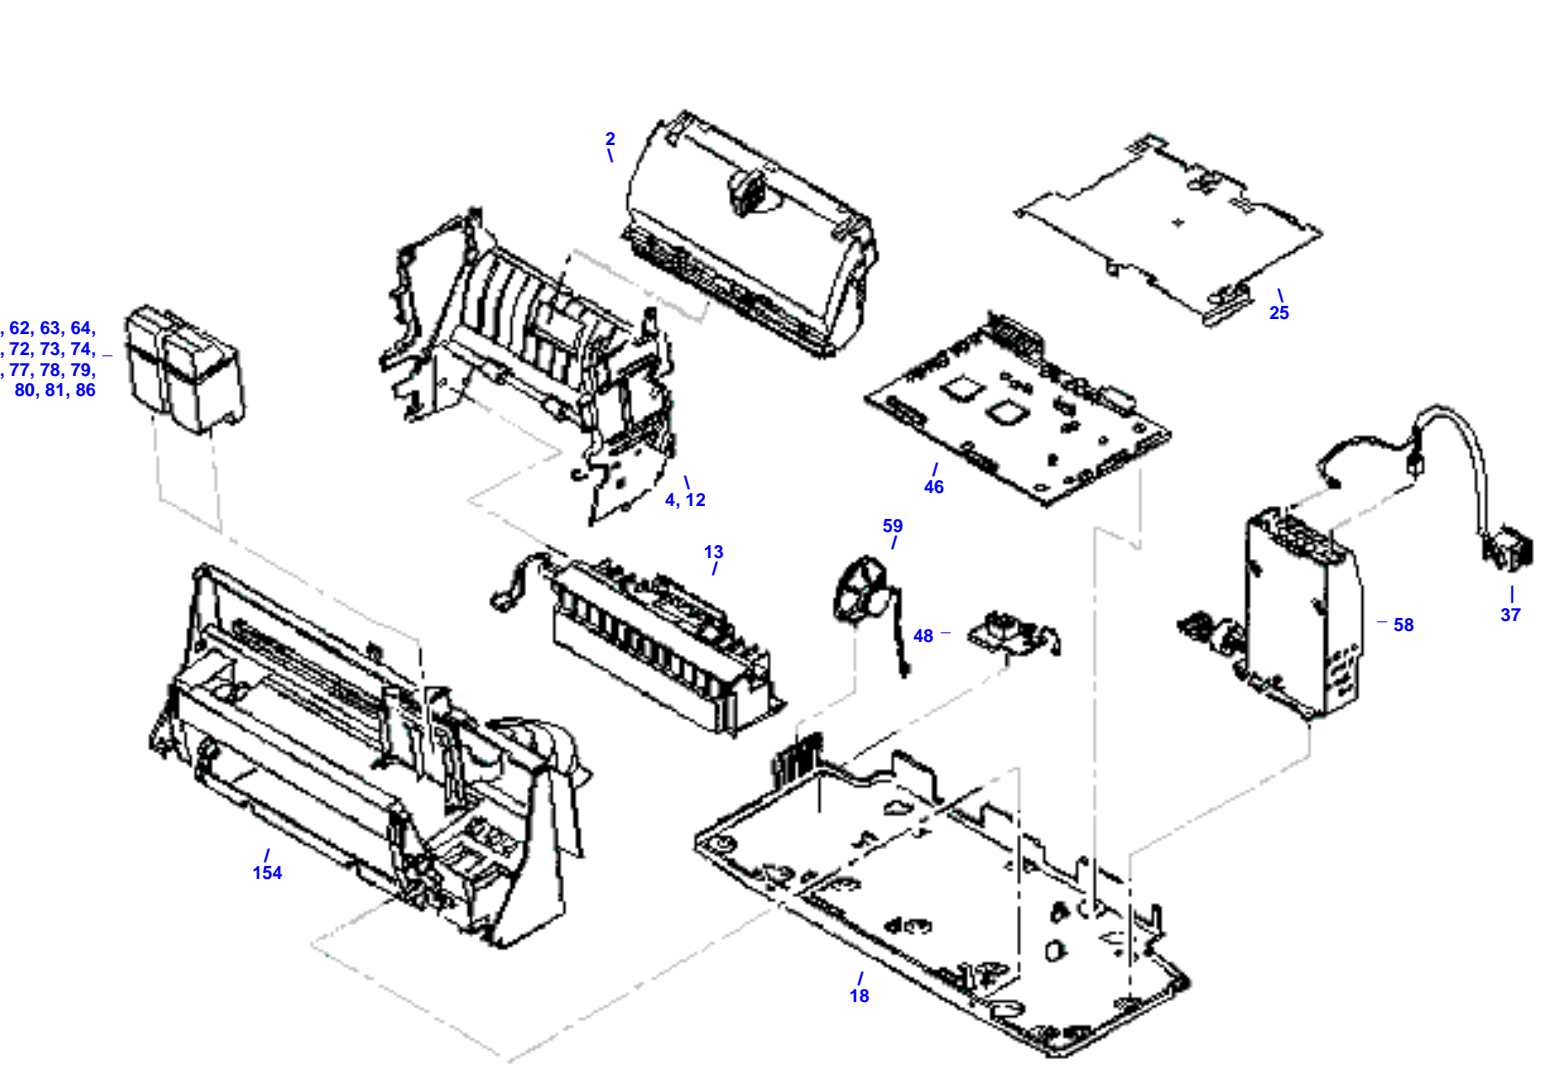

Main Internal Assemblies