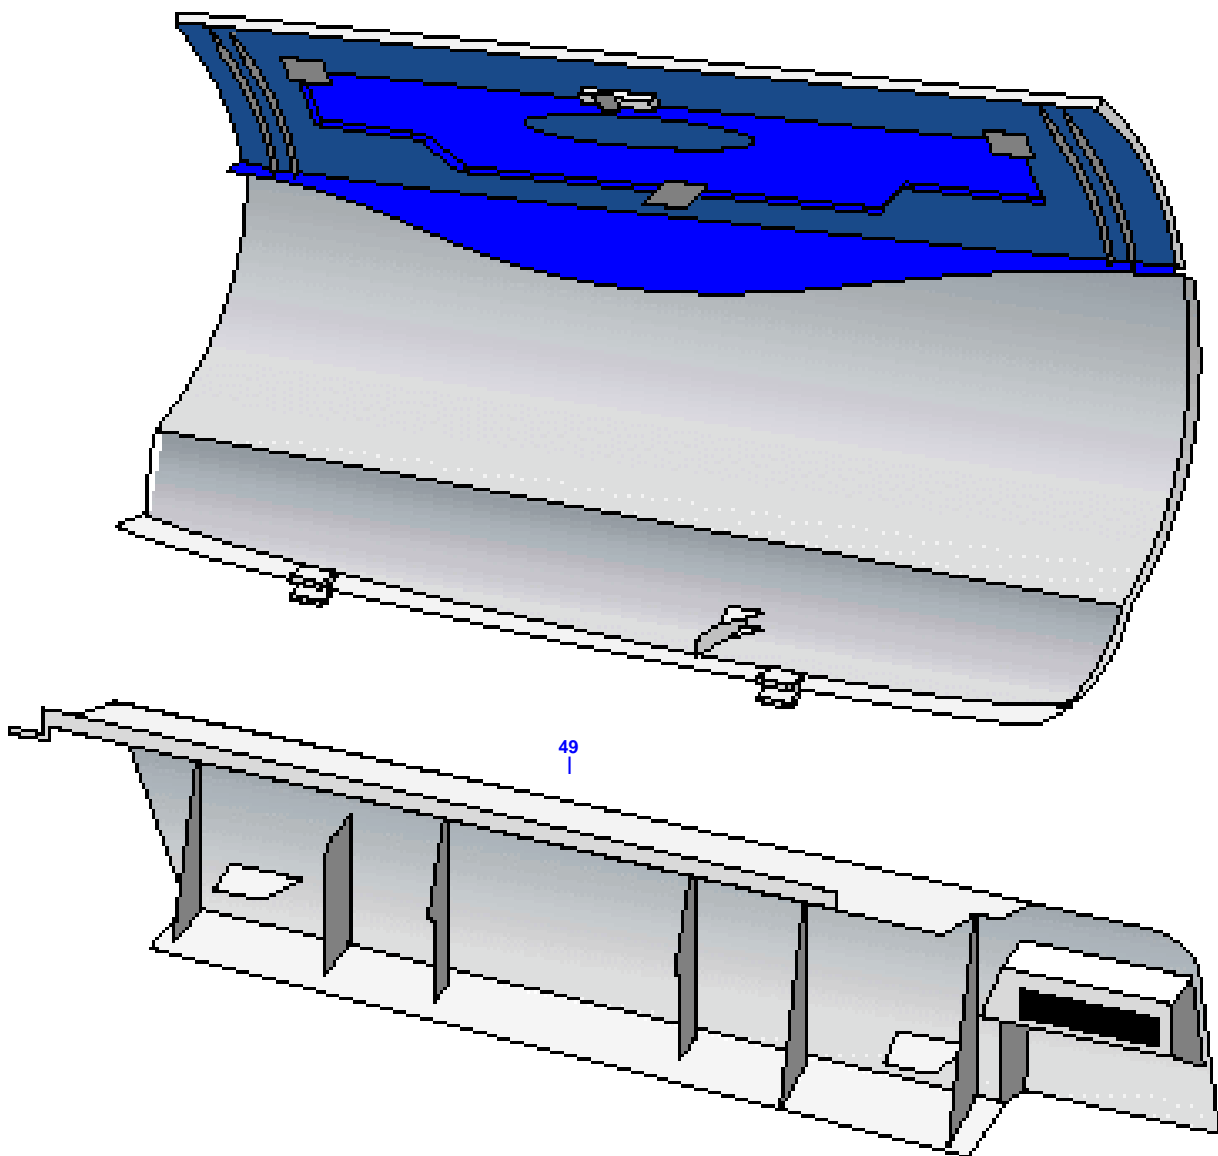

Access Door Assembly

52 - Access Door Assembly