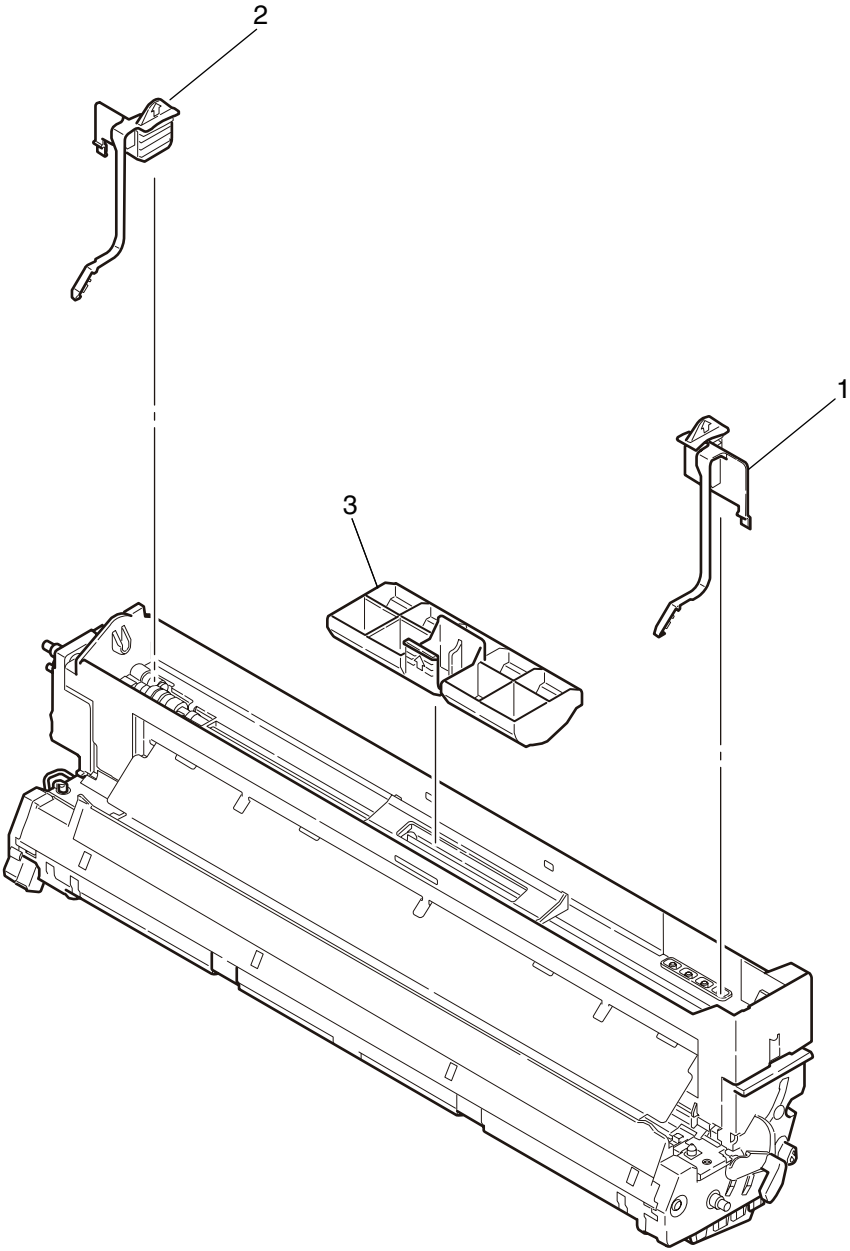

Plate-Assy-Power

Base-Assy (42692601) 1/2

See Next Page

Base-Assy (42692601) 2/2

Side-R-Assy (42721201)

Side-F-Assy (42734801)

Duct-Drive-Assy (42740001)

FDR-Unit-Regist (42743001)

FDR-Unit-MPT-HM (42750404)

Ejest-Assy-HM (42757103)

Plate-Top-Assy (42761408/09)

View A

Job-Offset-Assy (42765101)

Basket-Assy (42768901)

ID Unit

Interface Cable
C9650(Web51) only