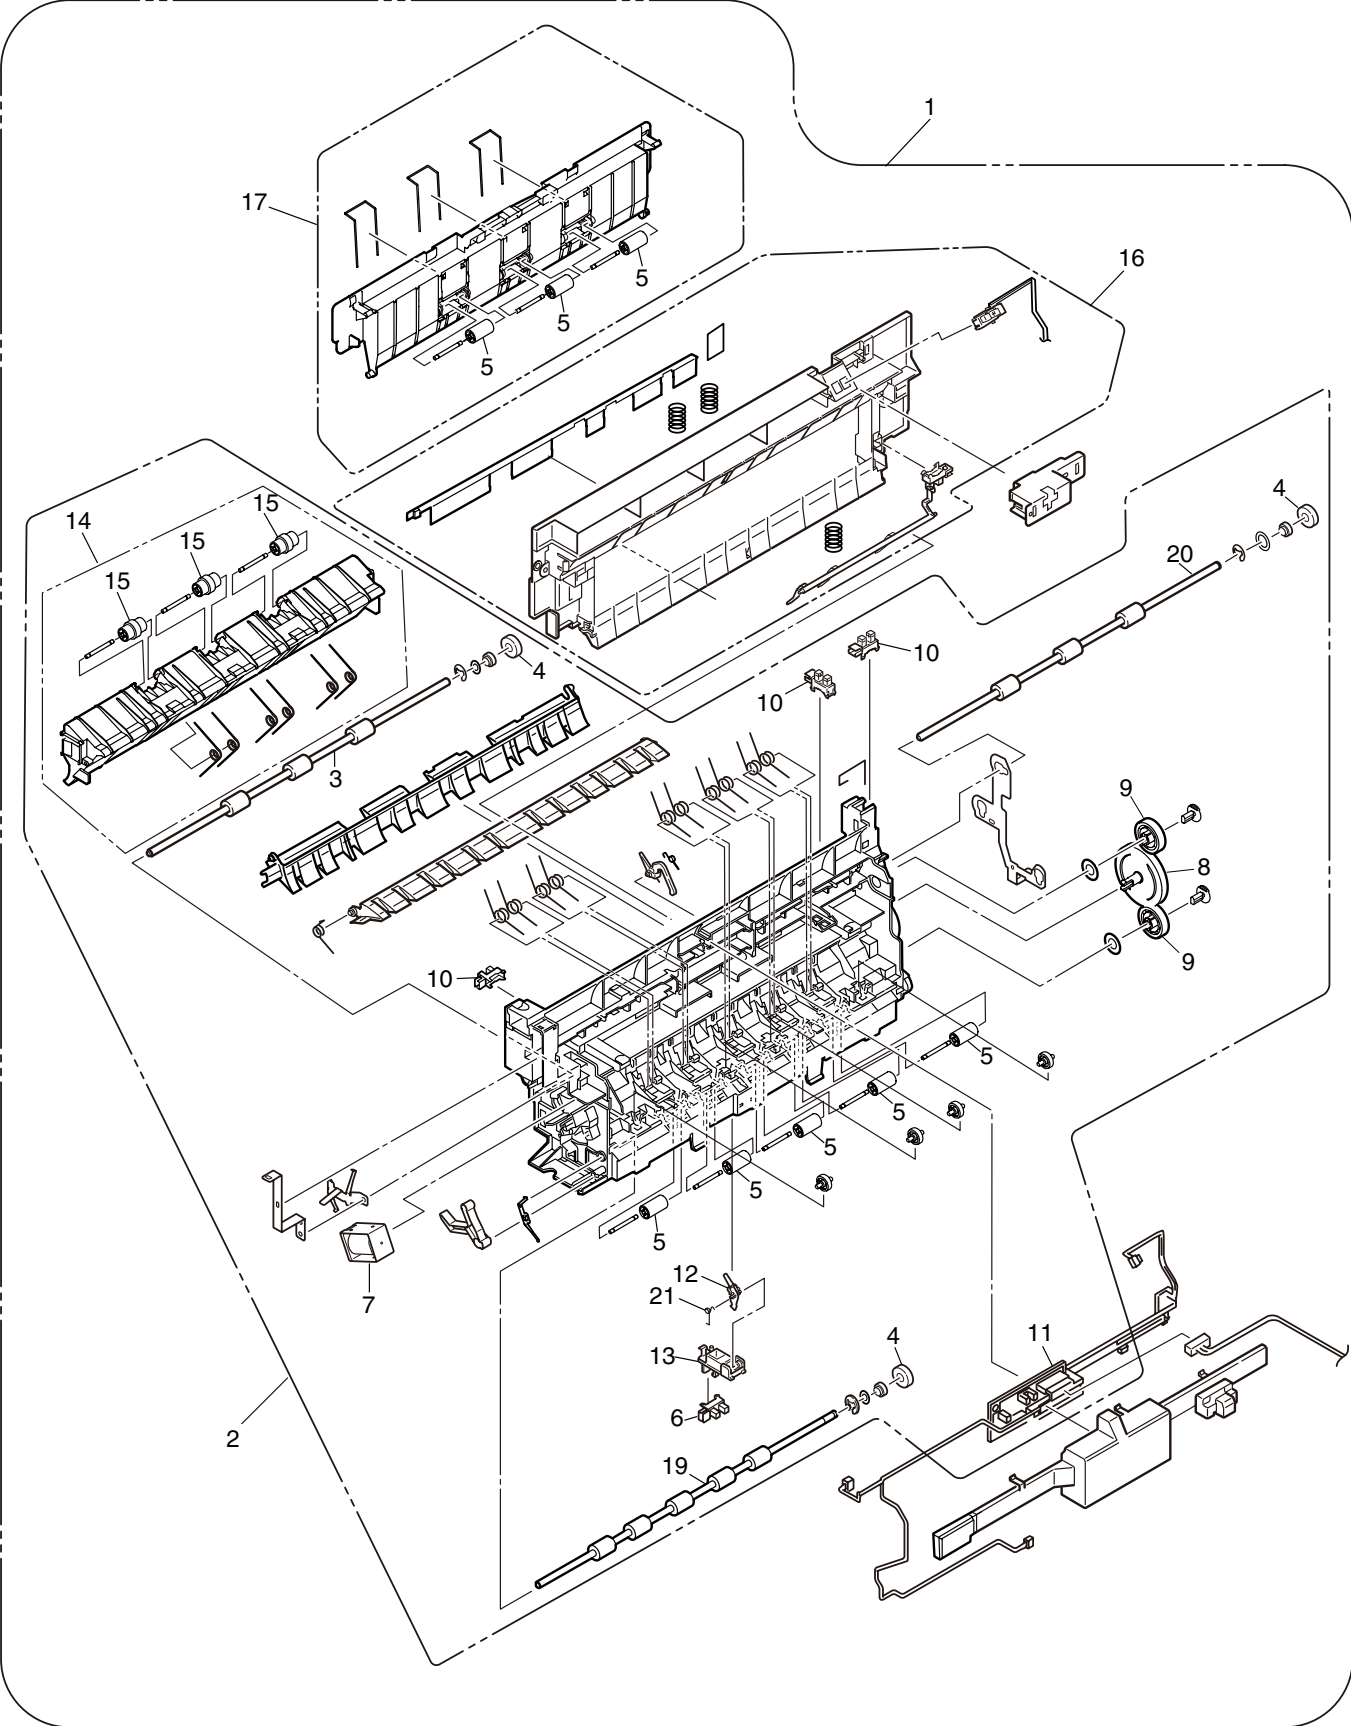

Plate-Assy-Power

Base-Assy (42692601) 1/2

See Next Page

Base-Assy (42692601) 2/2

Side-R-Assy (42721201)

Side-F-Assy (42734801)

Duct-Drive-Assy (42740001)

FDR-Unit-Regist (42743001)

FDR-Unit-MPT-HM (42750404)

Ejest-Assy-HM (42757103)

Plate-Top-Assy (42761408/09)

View A

Job-Offset-Assy (42765101)

Basket-Assy (42768901)

ID Unit

Interface Cable
C9650(Web51) only