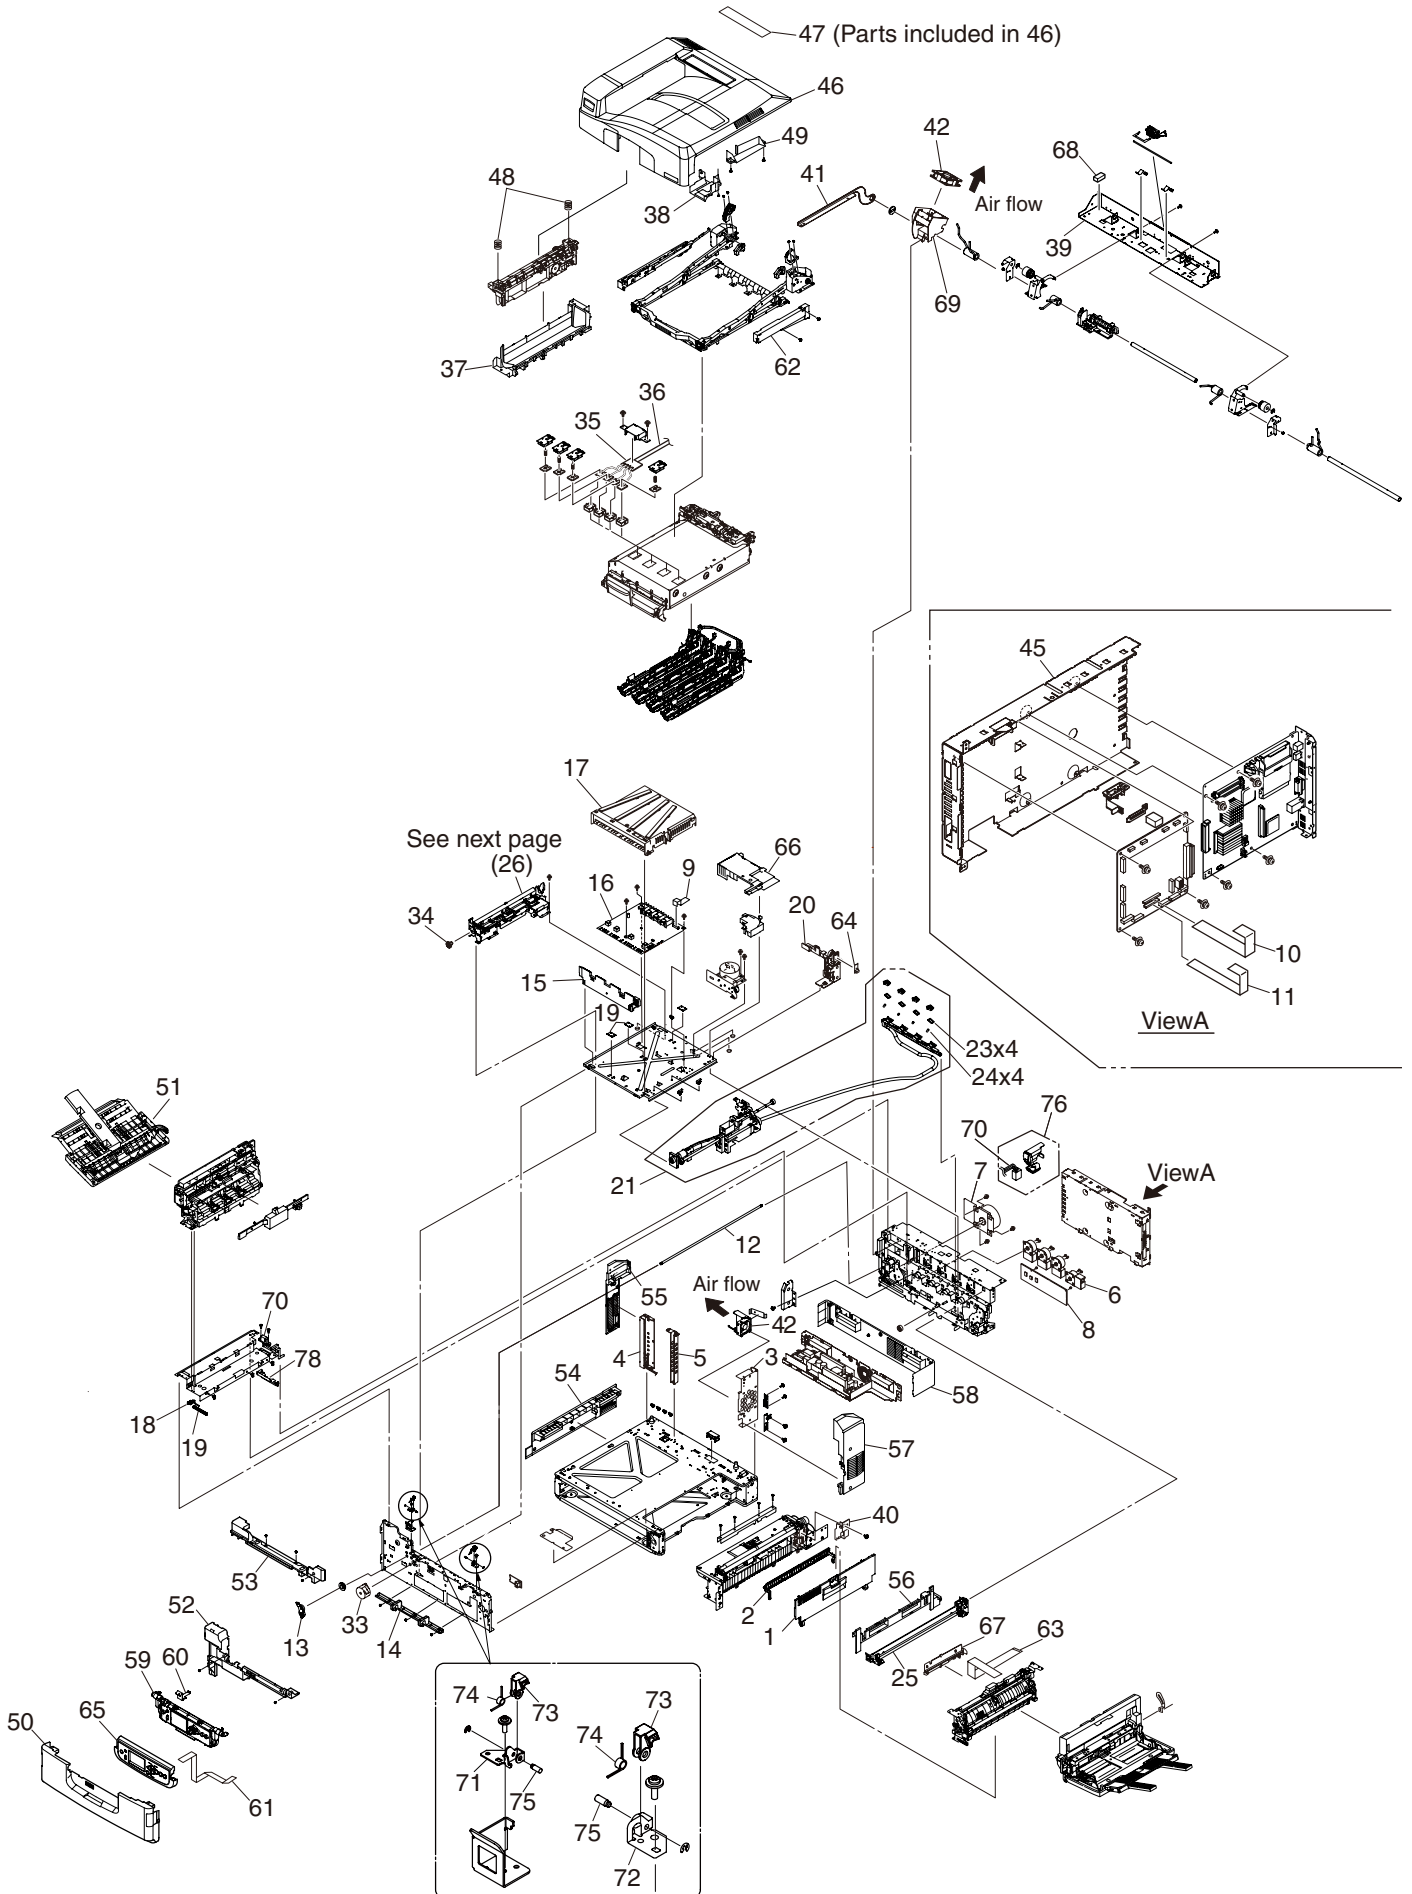

OEL Spare Parts Drawing

C9650/C9655/C9850/
ES3640a3/ ES3640Pro

Revision 13

MAIN

600dpi(Printer)

1200dpi(Printer and MFP)

Printer-Unit (42692511/13) 1/2

Printer-Unit (42692511) 2/2

Plate-Assy-Power

Base-Assy (42692601) 1/2

See Next Page

Base-Assy (42692601) 2/2

Side-R-Assy (42721201)

Side-F-Assy (42734801)

Duct-Drive-Assy (42740001)

FDR-Unit-Regist (42743001)

FDR-Unit-MPT-HM (42750404)

Ejest-Assy-HM (42757103)

Plate-Top-Assy (42761408/09)

View A

Job-Offset-Assy (42765101)

Basket-Assy (42768901)

ID Unit

Interface Cable
C9650(Web51) only