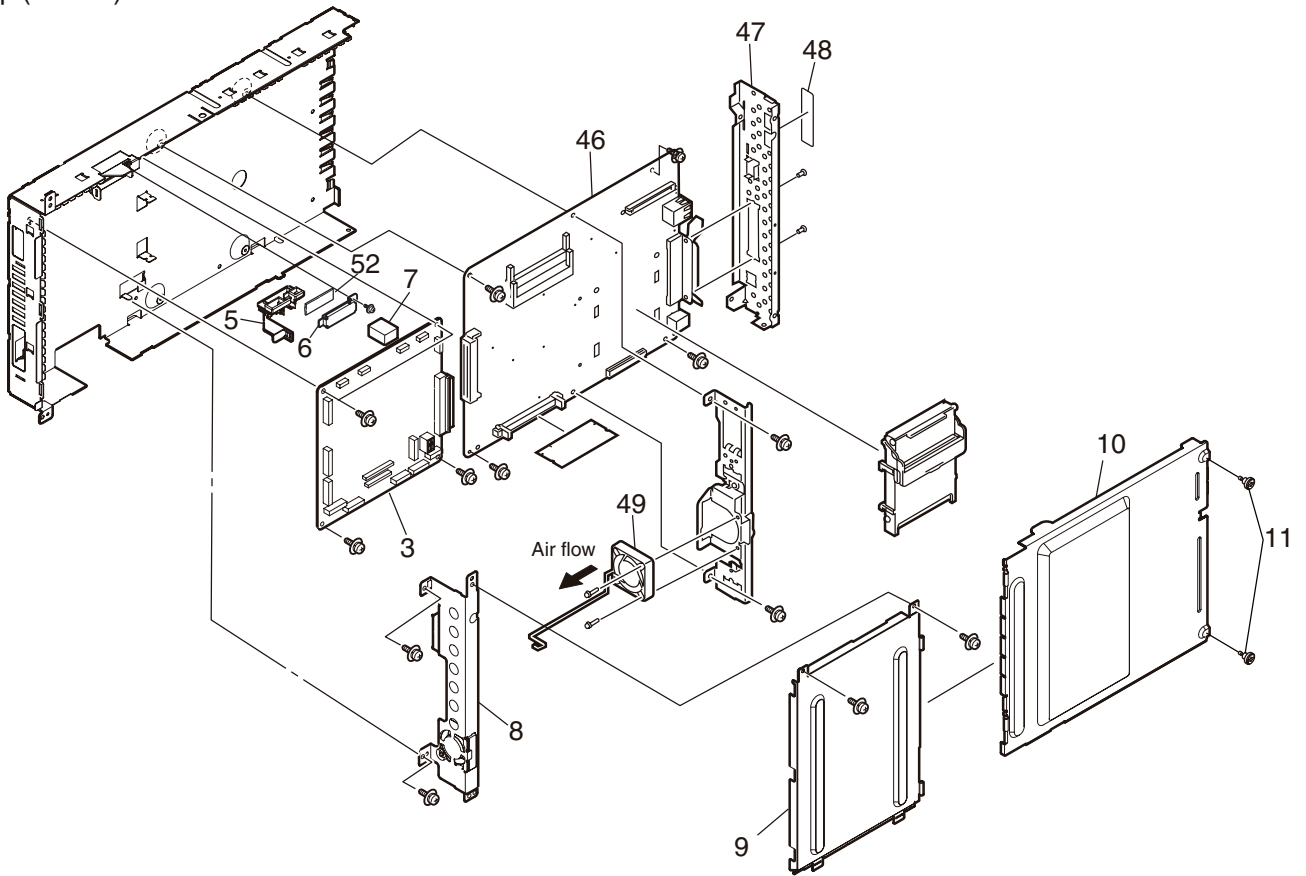

OEL Spare Parts Drawing

C9650/C9655/C9850/
ES3640a3/ ES3640Pro

Revision 13

MAIN

600dpi(Printer)

1200dpi(Printer and MFP)

Printer-Unit (42692511/13) 1/2

Printer-Unit (42692511) 2/2

Plate-Assy-Power

Base-Assy (42692601) 1/2

See Next Page

Base-Assy (42692601) 2/2

Side-R-Assy (42721201)

Side-F-Assy (42734801)

Duct-Drive-Assy (42740001)

FDR-Unit-Regist (42743001)

FDR-Unit-MPT-HM (42750404)

Ejest-Assy-HM (42757103)

Plate-Top-Assy (42761408/09)

View A

Job-Offset-Assy (42765101)

Basket-Assy (42768901)

ID Unit

Interface Cable
C9650(Web51) only