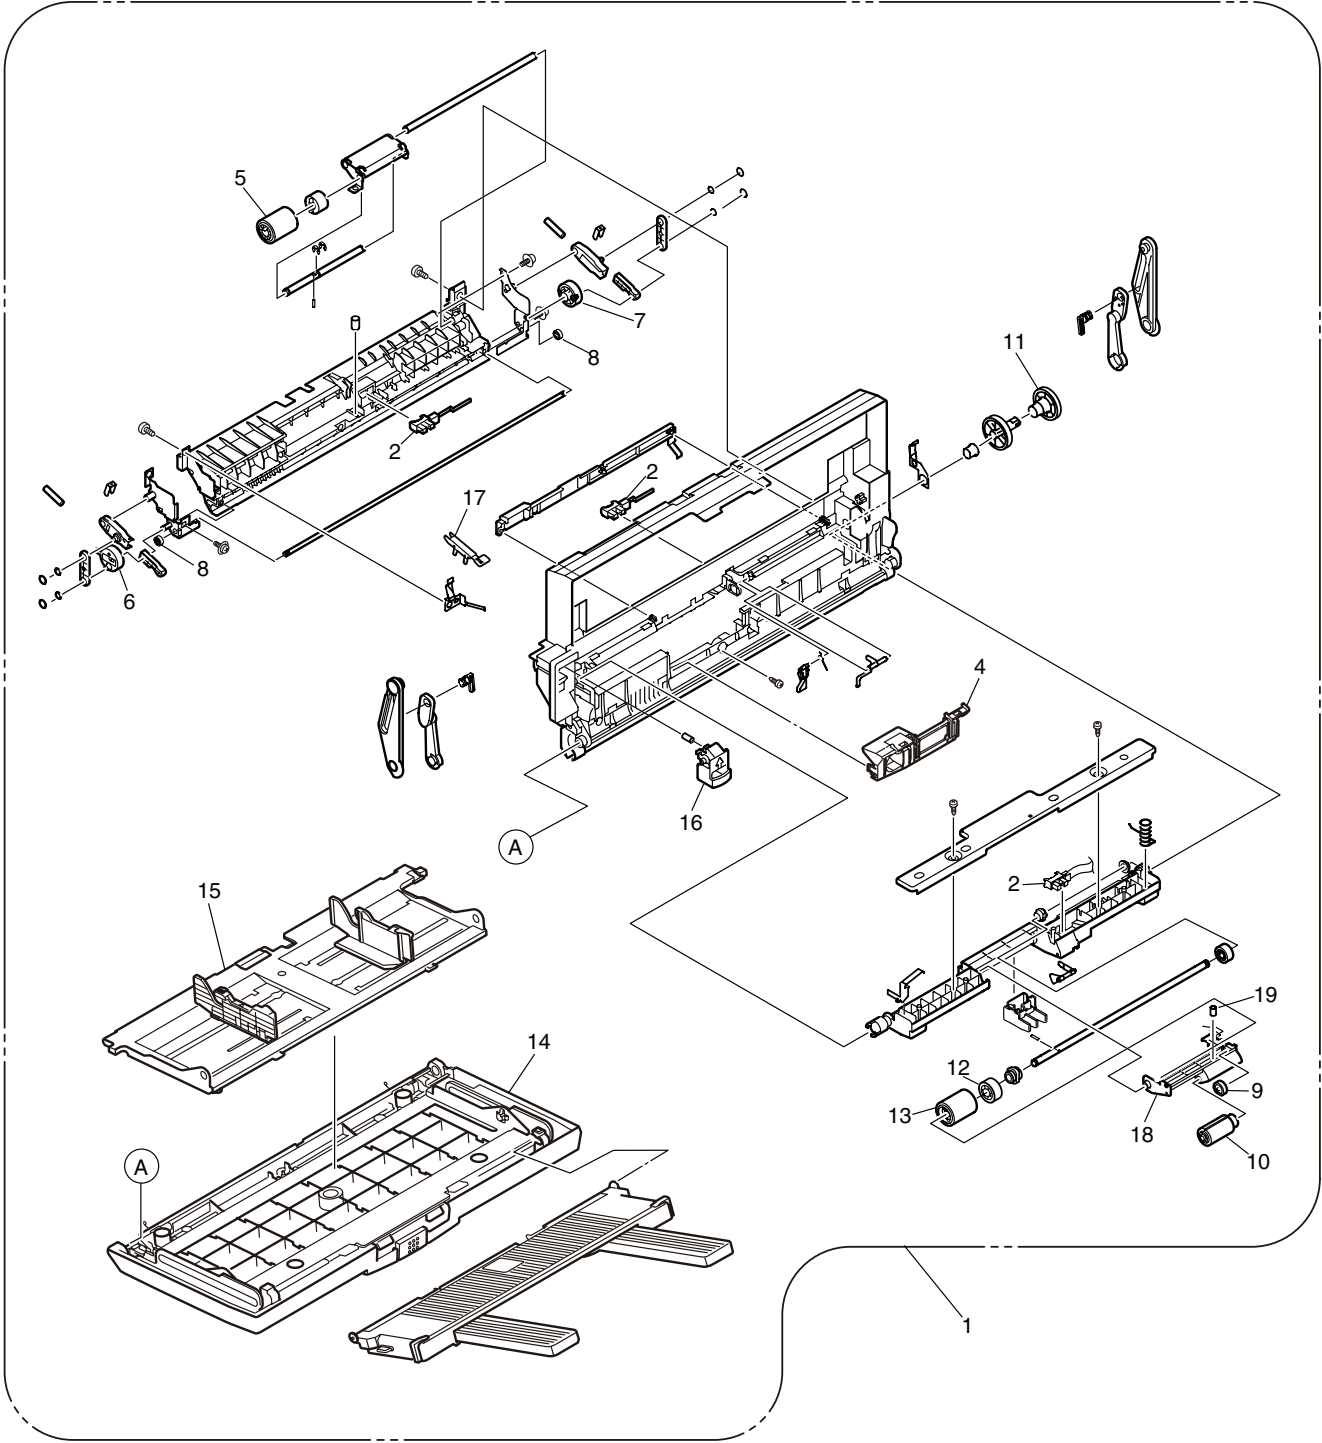

Plate-Assy-Power

Base-Assy (42692601) 1/2

See Next Page

Base-Assy (42692601) 2/2

Side-R-Assy (42721201)

Side-F-Assy (42734801)

Duct-Drive-Assy (42740001)

FDR-Unit-Regist (42743001)

FDR-Unit-MPT-HM (42750404)

Ejest-Assy-HM (42757103)

Plate-Top-Assy (42761408/09)

View A

Job-Offset-Assy (42765101)

Basket-Assy (42768901)

ID Unit

Interface Cable
C9650(Web51) only