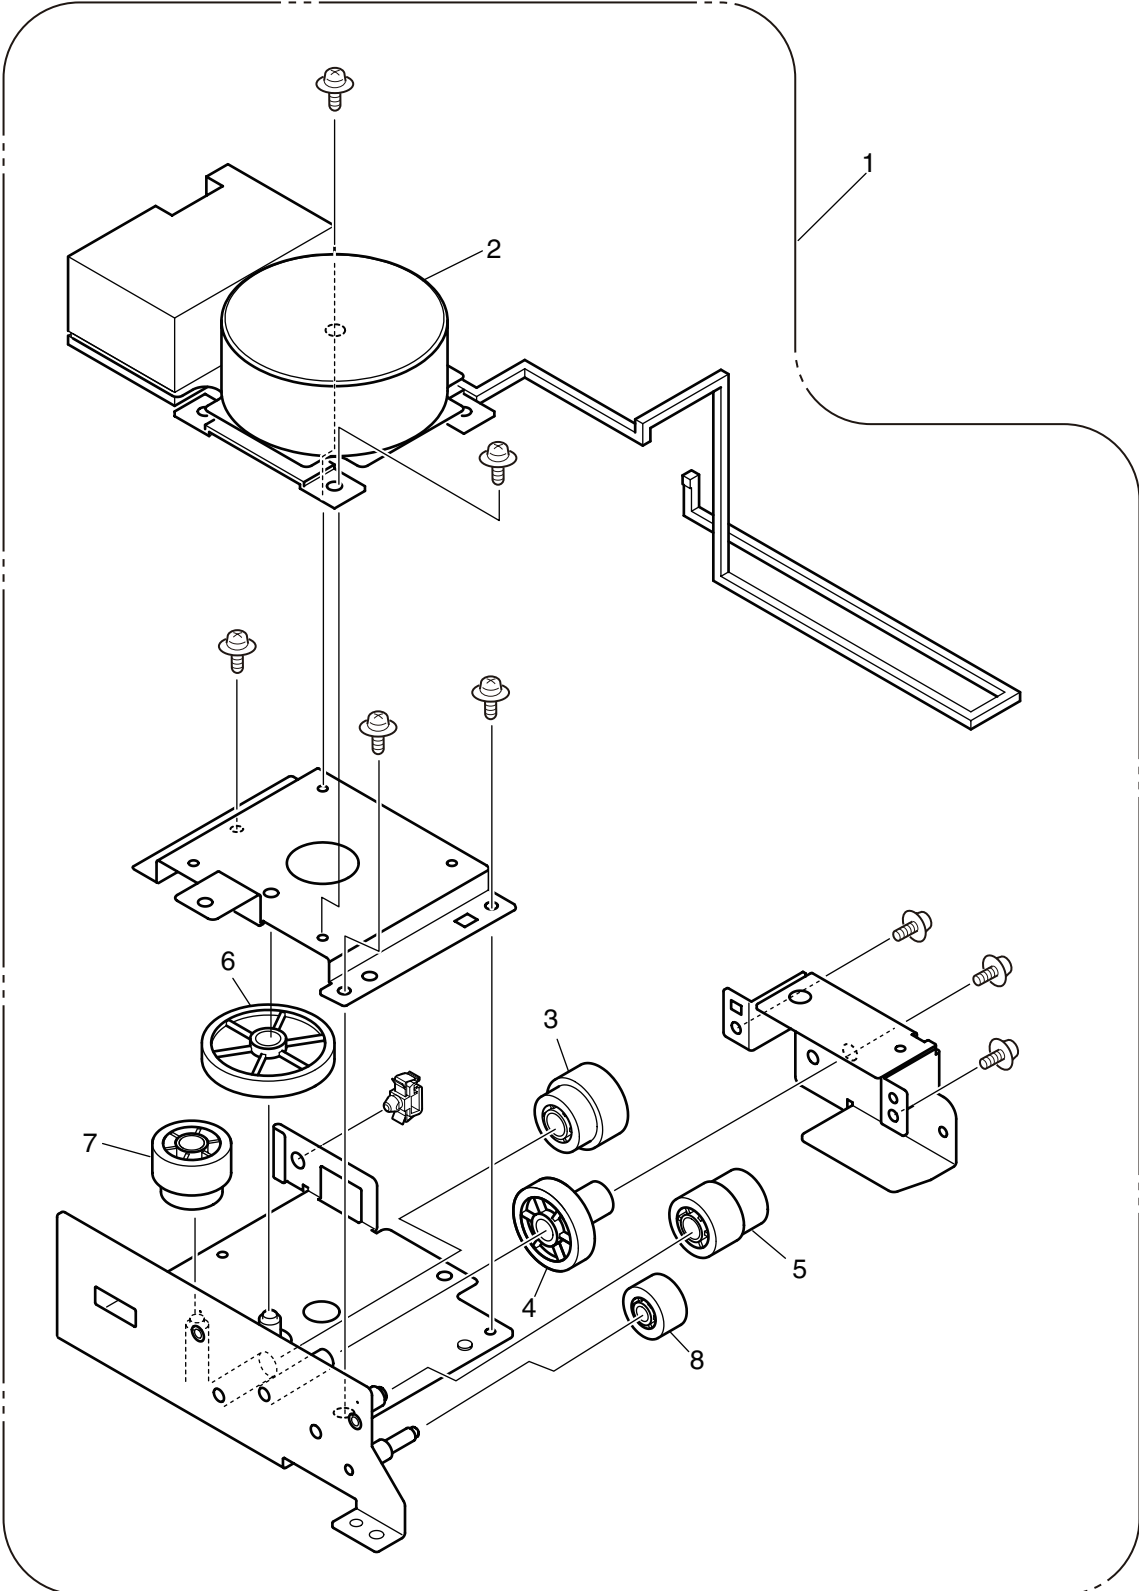

Plate-Assy-Power

Base-Assy (42692601) 1/2

See Next Page

Base-Assy (42692601) 2/2

Side-R-Assy (42721201)

Side-F-Assy (42734801)

Duct-Drive-Assy (42740001)

FDR-Unit-Regist (42743001)

FDR-Unit-MPT-HM (42750404)

Ejest-Assy-HM (42757103)

Plate-Top-Assy (42761408/09)

View A

Job-Offset-Assy (42765101)

Basket-Assy (42768901)

ID Unit

Interface Cable
C9650(Web51) only