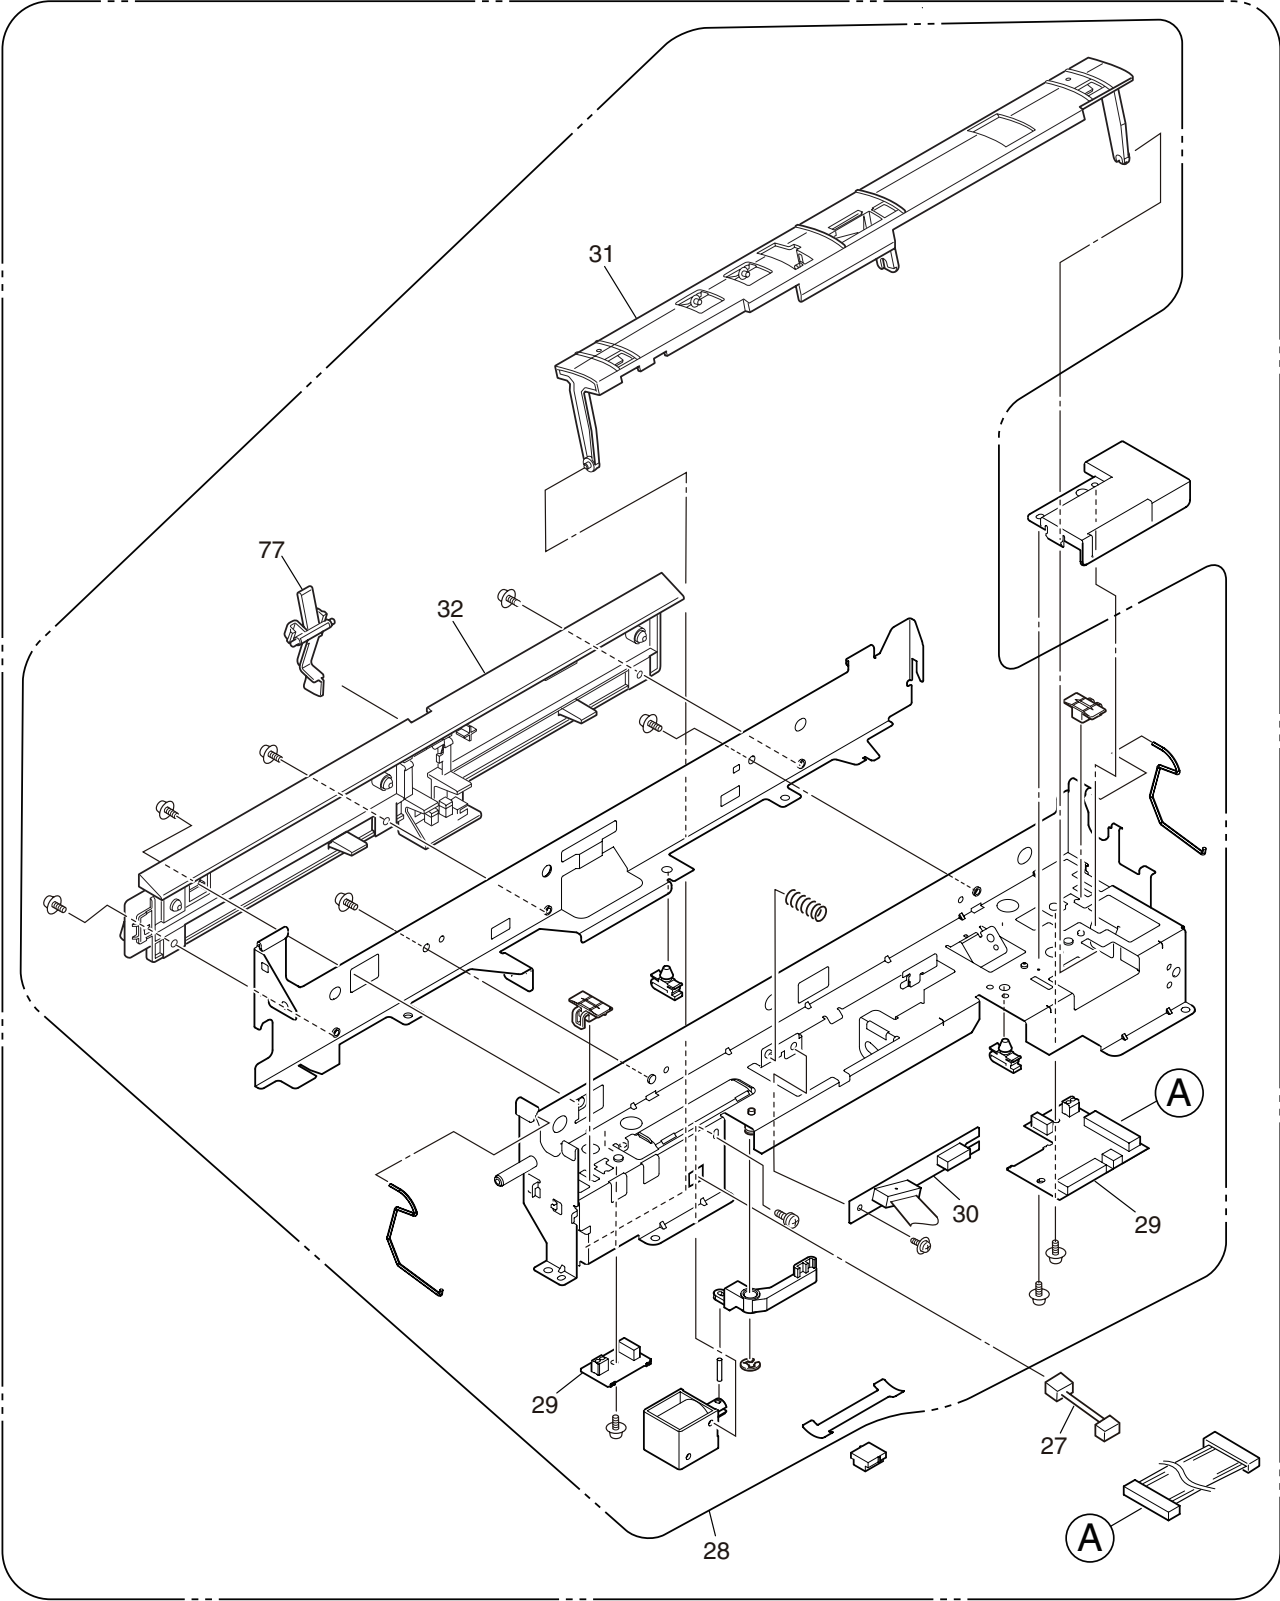

OEL Spare Parts Drawing

C9650/C9655/C9850/
ES3640a3/ ES3640Pro

Revision 13

MAIN

600dpi(Printer)

1200dpi(Printer and MFP)

Printer-Unit (42692511/13) 1/2

Printer-Unit (42692511) 2/2

Plate-Assy-Power

Base-Assy (42692601) 1/2

See Next Page

Base-Assy (42692601) 2/2

Side-R-Assy (42721201)

Side-F-Assy (42734801)

Duct-Drive-Assy (42740001)

FDR-Unit-Regist (42743001)

FDR-Unit-MPT-HM (42750404)

Ejest-Assy-HM (42757103)

Plate-Top-Assy (42761408/09)

View A

Job-Offset-Assy (42765101)

Basket-Assy (42768901)

ID Unit

Interface Cable
C9650(Web51) only