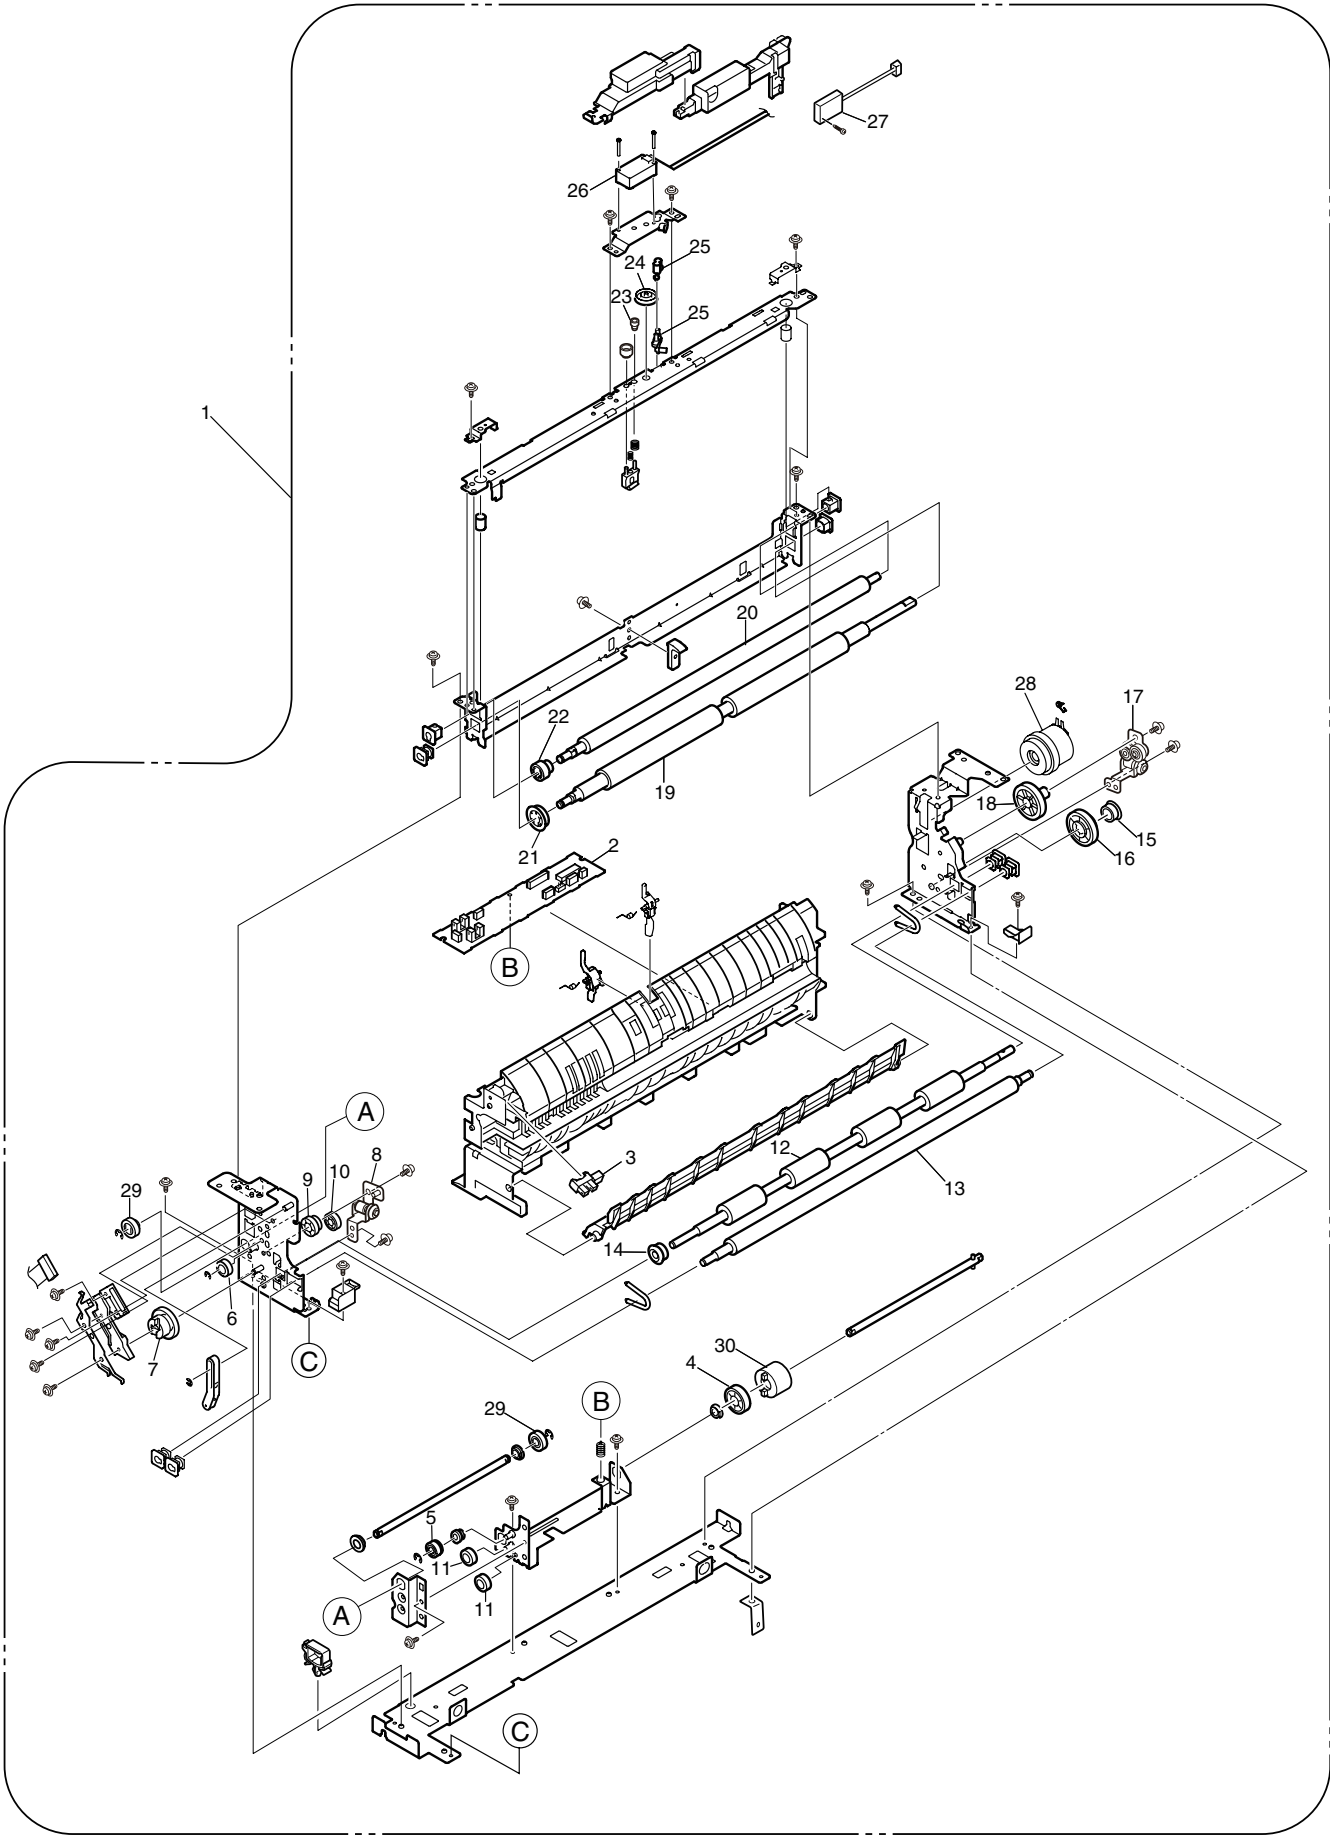

OEL Spare Parts Drawing

C9650/C9655/C9850/
ES3640a3/ ES3640Pro

Revision 13

MAIN

600dpi(Printer)

1200dpi(Printer and MFP)

Printer-Unit (42692511/13) 1/2

Printer-Unit (42692511) 2/2

Plate-Assy-Power

Base-Assy (42692601) 1/2

See Next Page

Base-Assy (42692601) 2/2

Side-R-Assy (42721201)

Side-F-Assy (42734801)

Duct-Drive-Assy (42740001)

FDR-Unit-Regist (42743001)

FDR-Unit-MPT-HM (42750404)

Ejest-Assy-HM (42757103)

Plate-Top-Assy (42761408/09)

View A

Job-Offset-Assy (42765101)

Basket-Assy (42768901)

ID Unit

Interface Cable
C9650(Web51) only