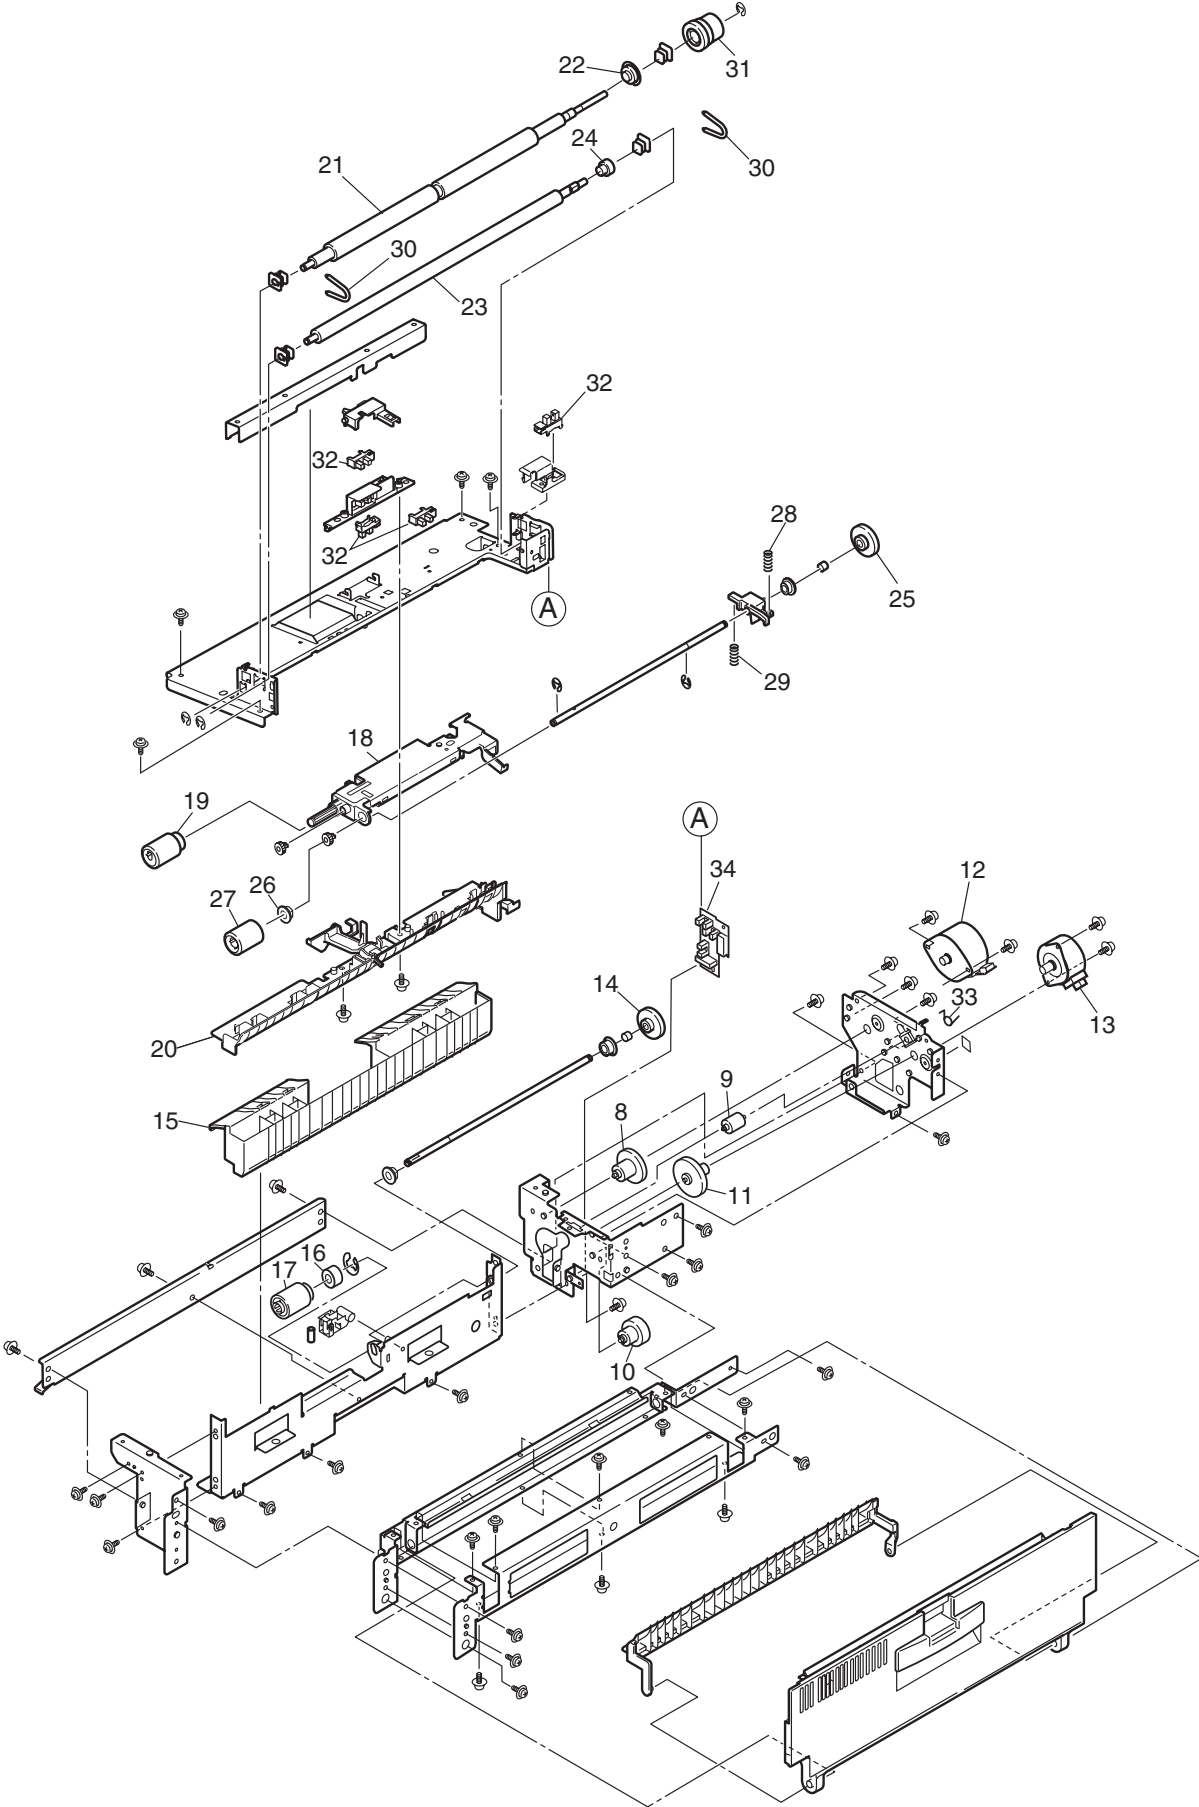

OEL Spare Parts Drawing

C9650/C9655/C9850/
ES3640a3/ ES3640Pro

Revision 13

MAIN

600dpi(Printer)

1200dpi(Printer and MFP)

Printer-Unit (42692511/13) 1/2

Printer-Unit (42692511) 2/2

Plate-Assy-Power

Base-Assy (42692601) 1/2

See Next Page

Base-Assy (42692601) 2/2

Side-R-Assy (42721201)

Side-F-Assy (42734801)

Duct-Drive-Assy (42740001)

FDR-Unit-Regist (42743001)

FDR-Unit-MPT-HM (42750404)

Ejest-Assy-HM (42757103)

Plate-Top-Assy (42761408/09)

View A

Job-Offset-Assy (42765101)

Basket-Assy (42768901)

ID Unit

Interface Cable
C9650(Web51) only