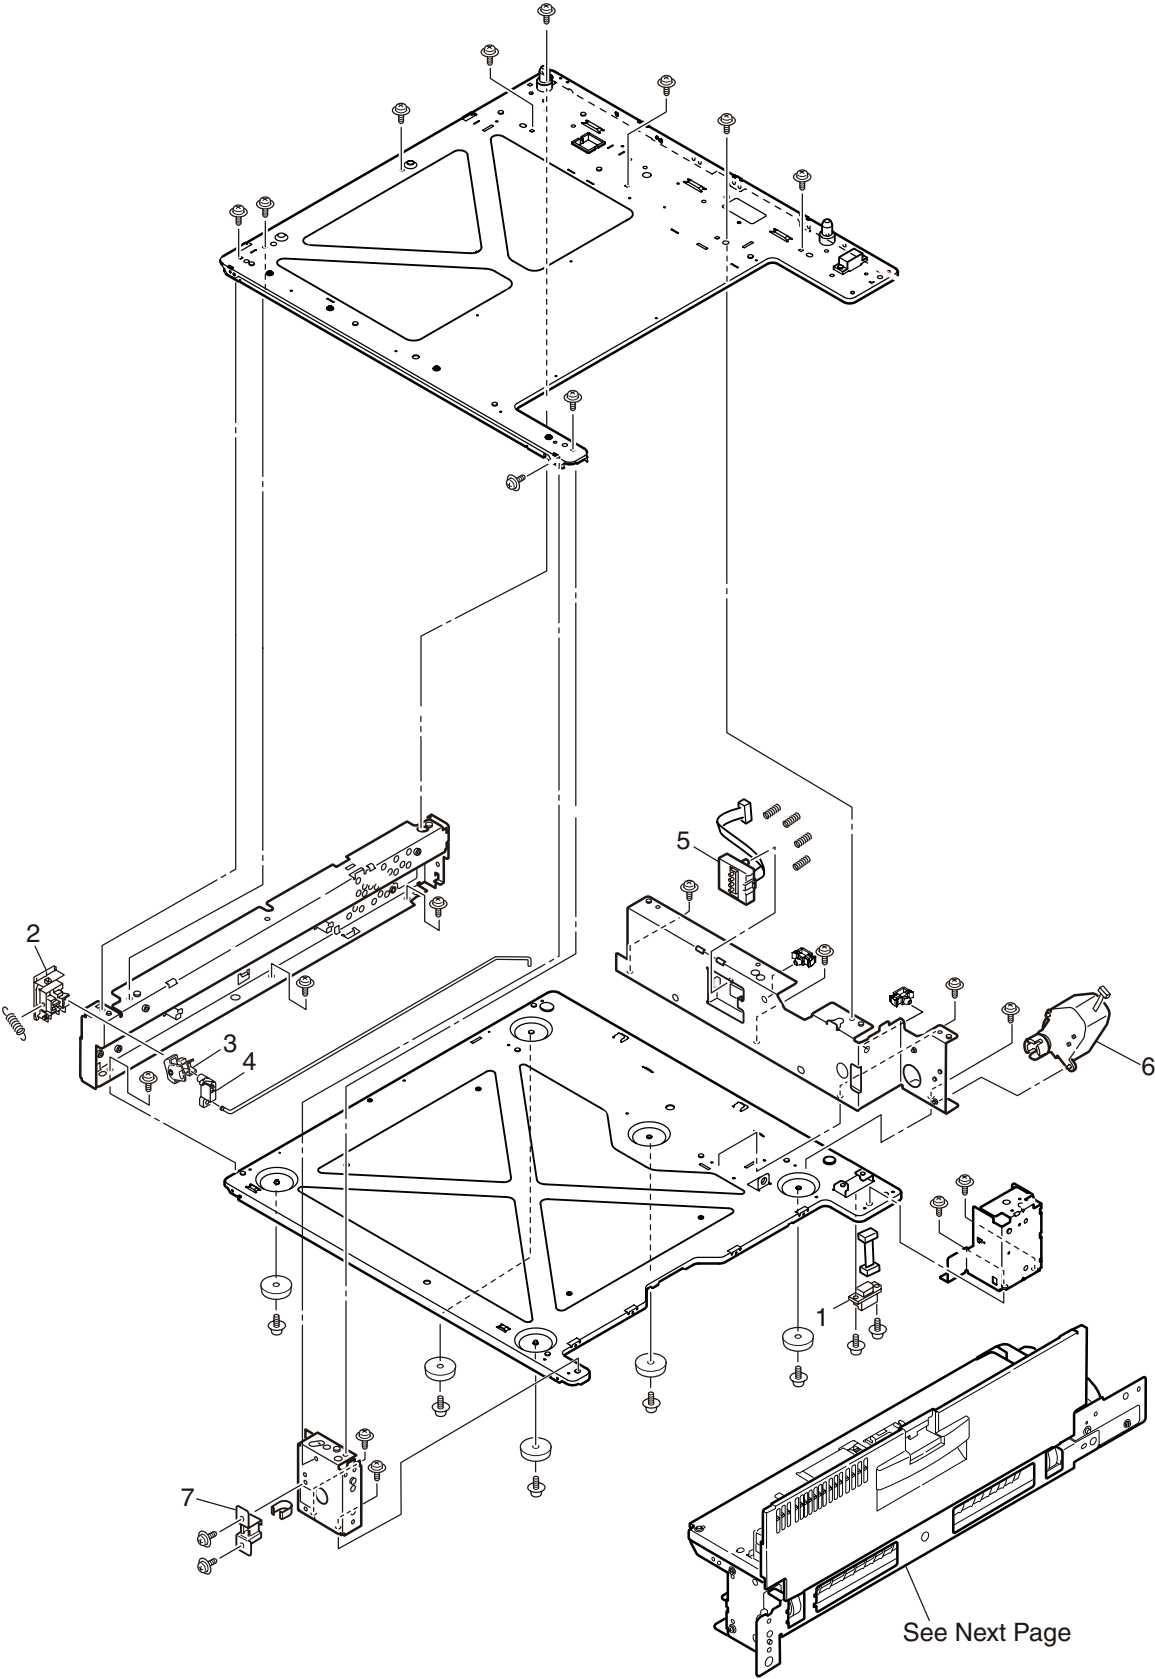

OEL Spare Parts Drawing

C9650/C9655/C9850/
ES3640a3/ ES3640Pro

Revision 13

MAIN

600dpi(Printer)

1200dpi(Printer and MFP)

Printer-Unit (42692511/13) 1/2

Printer-Unit (42692511) 2/2

Plate-Assy-Power

Base-Assy (42692601) 1/2

See Next Page

Base-Assy (42692601) 2/2

Side-R-Assy (42721201)

Side-F-Assy (42734801)

Duct-Drive-Assy (42740001)

FDR-Unit-Regist (42743001)

FDR-Unit-MPT-HM (42750404)

Ejest-Assy-HM (42757103)

Plate-Top-Assy (42761408/09)

View A

Job-Offset-Assy (42765101)

Basket-Assy (42768901)

ID Unit

Interface Cable
C9650(Web51) only