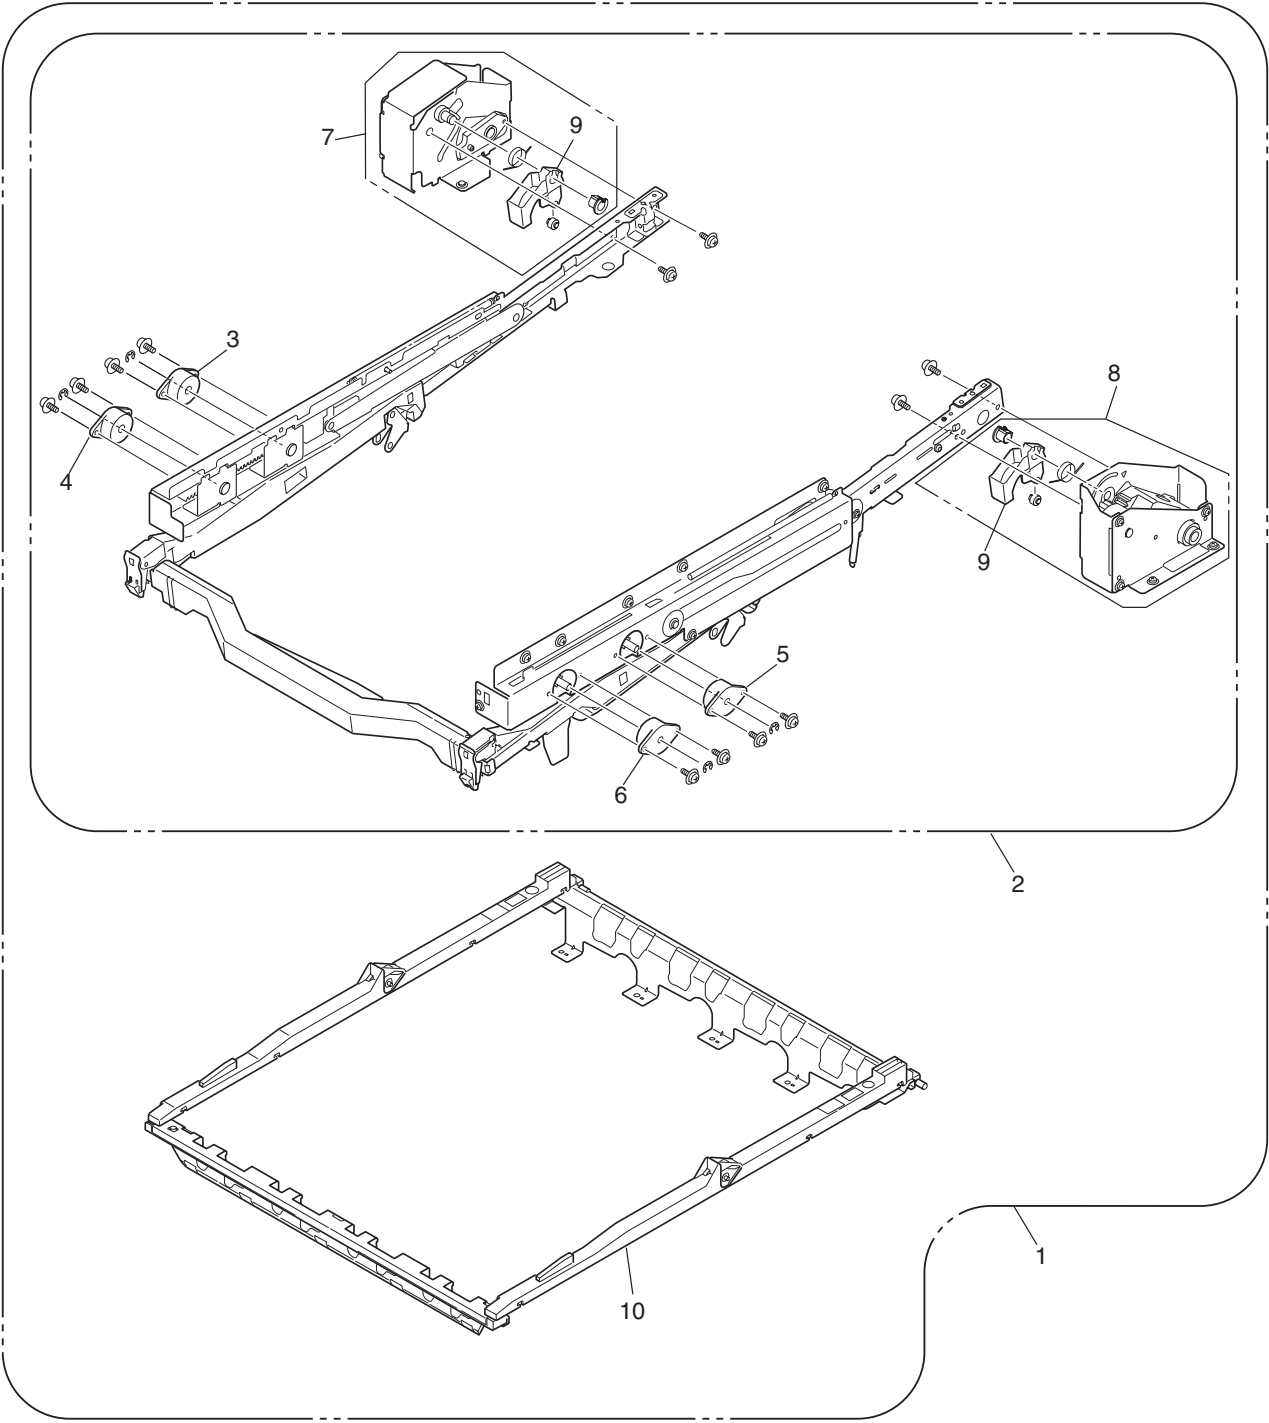

Plate-Assy-Power

Base-Assy (42692601) 1/2

See Next Page

Base-Assy (42692601) 2/2

Side-R-Assy (42721201)

Side-F-Assy (42734801)

Duct-Drive-Assy (42740001)

FDR-Unit-Regist (42743001)

FDR-Unit-MPT-HM (42750404)

Ejest-Assy-HM (42757103)

Plate-Top-Assy (42761408/09)

View A

Job-Offset-Assy (42765101)

Basket-Assy (42768901)

ID Unit

Interface Cable
C9650(Web51) only