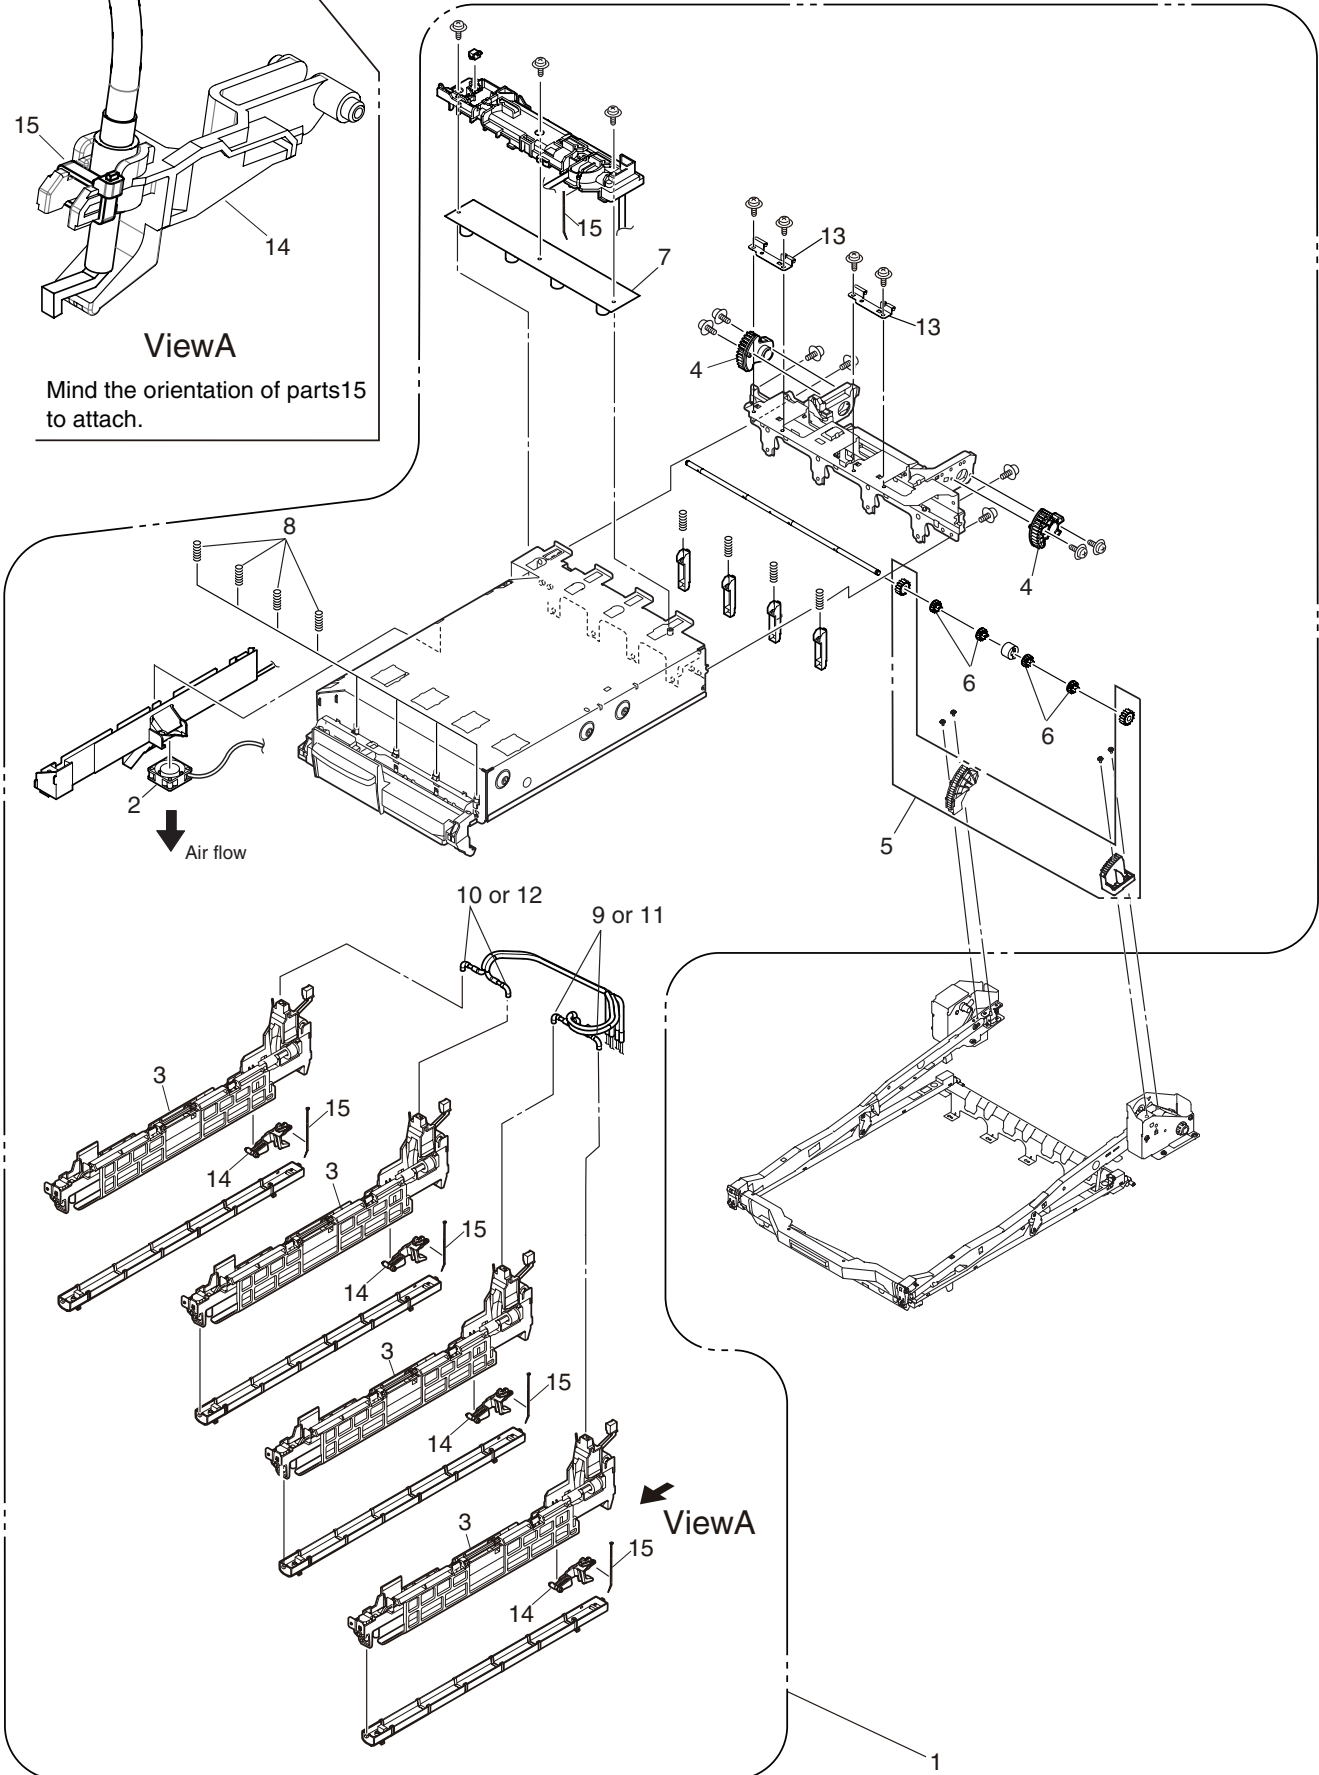

Plate-Assy-Power

Base-Assy (42692601) 1/2

See Next Page

Base-Assy (42692601) 2/2

Side-R-Assy (42721201)

Side-F-Assy (42734801)

Duct-Drive-Assy (42740001)

FDR-Unit-Regist (42743001)

FDR-Unit-MPT-HM (42750404)

Ejest-Assy-HM (42757103)

Plate-Top-Assy (42761408/09)

View A

Job-Offset-Assy (42765101)

Basket-Assy (42768901)

ID Unit

Interface Cable
C9650(Web51) only