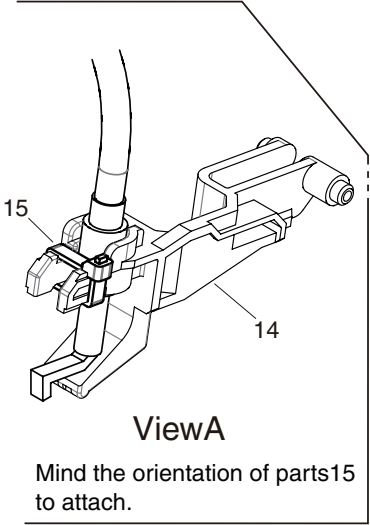

Plate-Assy-Power

Base-Assy (42692601) 1/2

See Next Page

Base-Assy (42692601) 2/2

Side-R-Assy (42721201)

Side-F-Assy (42734801)

Duct-Drive-Assy (42740001)

FDR-Unit-Regist (42743001)

FDR-Unit-MPT-HM (42750404)

Ejest-Assy-HM (42757103)

Plate-Top-Assy (42761408/09)

View A

Job-Offset-Assy (42765101)

Basket-Assy (42768901)

ID Unit

Interface Cable
C9650(Web51) only