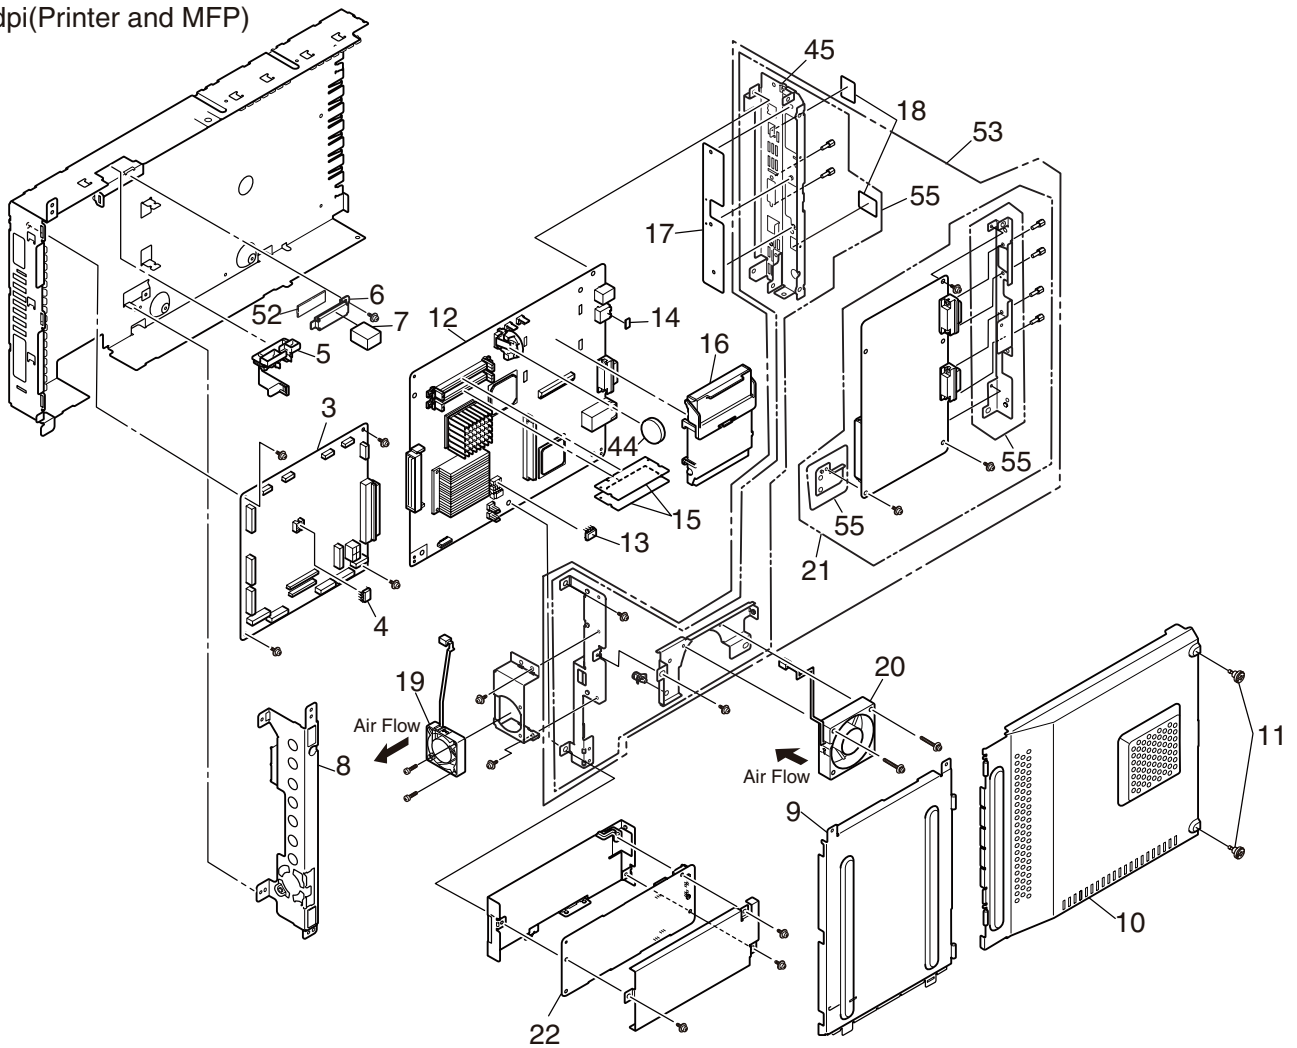

OEL Spare Parts Drawing

C9650/C9655/C9850/
ES3640a3/ ES3640Pro

Revision 13

MAIN

600dpi(Printer)

1200dpi(Printer and MFP)

Printer-Unit (42692511/13) 1/2

Printer-Unit (42692511) 2/2

Plate-Assy-Power

Base-Assy (42692601) 1/2

See Next Page

Base-Assy (42692601) 2/2

Side-R-Assy (42721201)

Side-F-Assy (42734801)

Duct-Drive-Assy (42740001)

FDR-Unit-Regist (42743001)

FDR-Unit-MPT-HM (42750404)

Ejest-Assy-HM (42757103)

Plate-Top-Assy (42761408/09)

View A

Job-Offset-Assy (42765101)

Basket-Assy (42768901)

ID Unit

Interface Cable
C9650(Web51) only