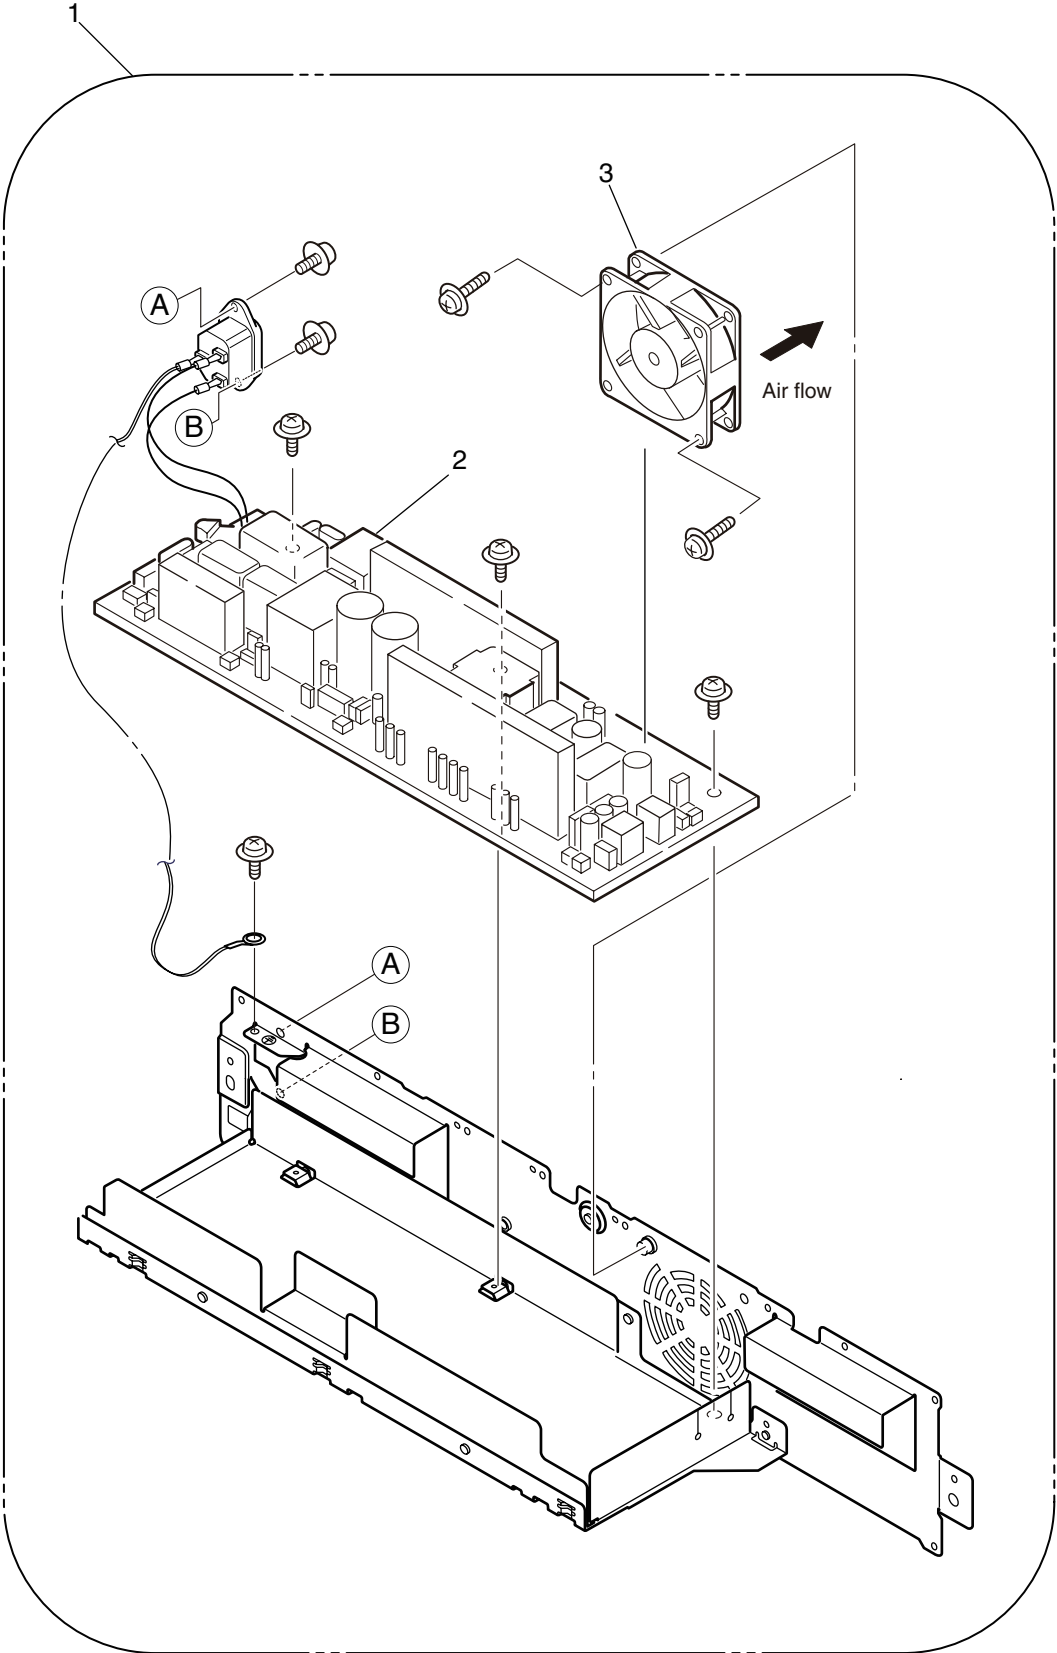

OEL Spare Parts Drawing

C9650/C9655/C9850/
ES3640a3/ ES3640Pro

Revision 13

MAIN

600dpi(Printer)

1200dpi(Printer and MFP)

Printer-Unit (42692511/13) 1/2

Printer-Unit (42692511) 2/2

Plate-Assy-Power

Base-Assy (42692601) 1/2

See Next Page

Base-Assy (42692601) 2/2

Side-R-Assy (42721201)

Side-F-Assy (42734801)

Duct-Drive-Assy (42740001)

FDR-Unit-Regist (42743001)

FDR-Unit-MPT-HM (42750404)

Ejest-Assy-HM (42757103)

Plate-Top-Assy (42761408/09)

View A

Job-Offset-Assy (42765101)

Basket-Assy (42768901)

ID Unit

Interface Cable
C9650(Web51) only