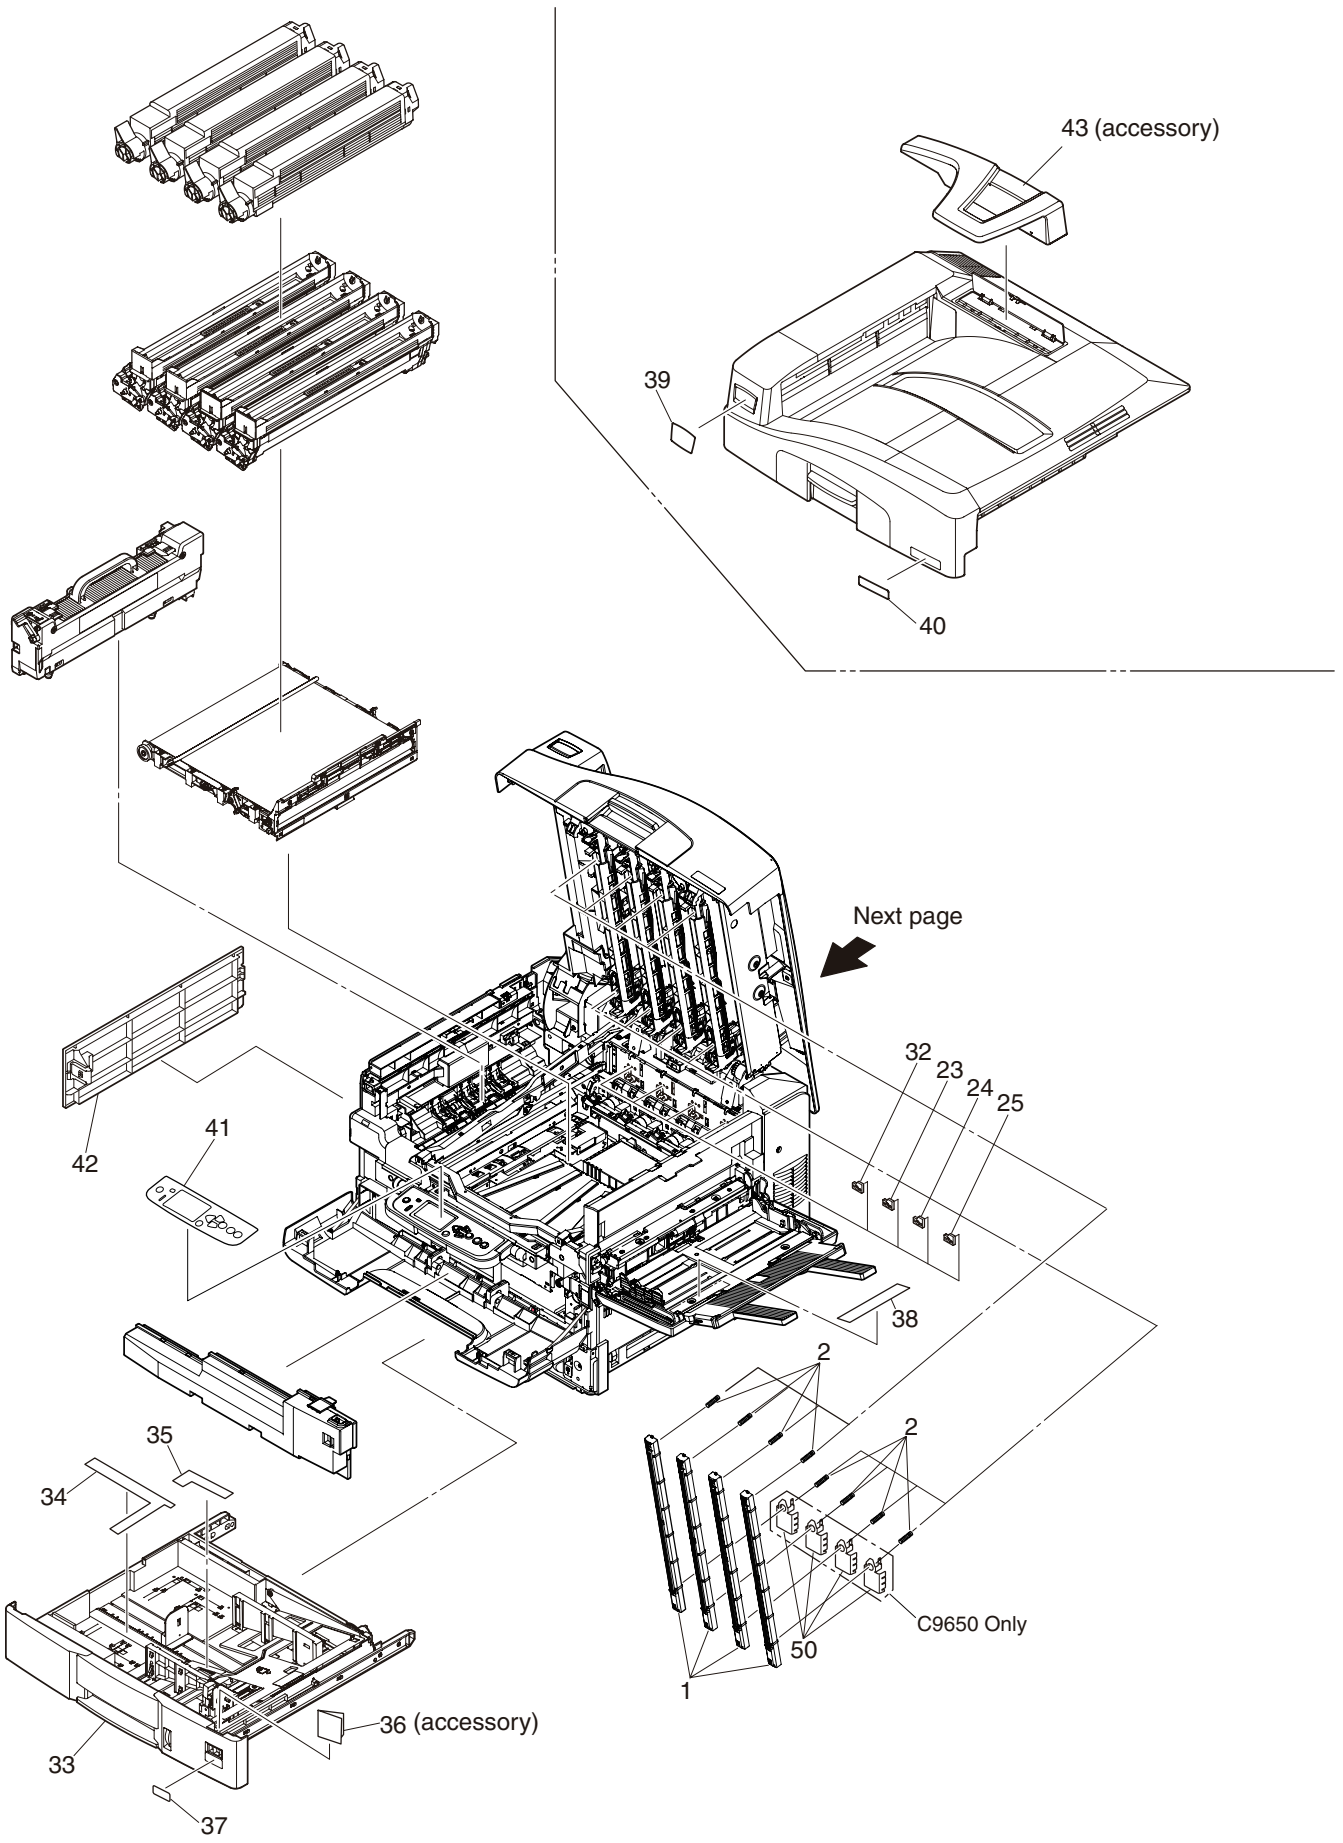

OEL Spare Parts Drawing

C9650/C9655/C9850/
ES3640a3/ ES3640Pro

Revision 13

MAIN

600dpi(Printer)

1200dpi(Printer and MFP)

Printer-Unit (42692511/13) 1/2

Printer-Unit (42692511) 2/2

Plate-Assy-Power

Base-Assy (42692601) 1/2

See Next Page

Base-Assy (42692601) 2/2

Side-R-Assy (42721201)

Side-F-Assy (42734801)

Duct-Drive-Assy (42740001)

FDR-Unit-Regist (42743001)

FDR-Unit-MPT-HM (42750404)

Ejest-Assy-HM (42757103)

Plate-Top-Assy (42761408/09)

View A

Job-Offset-Assy (42765101)

Basket-Assy (42768901)

ID Unit

Interface Cable
C9650(Web51) only