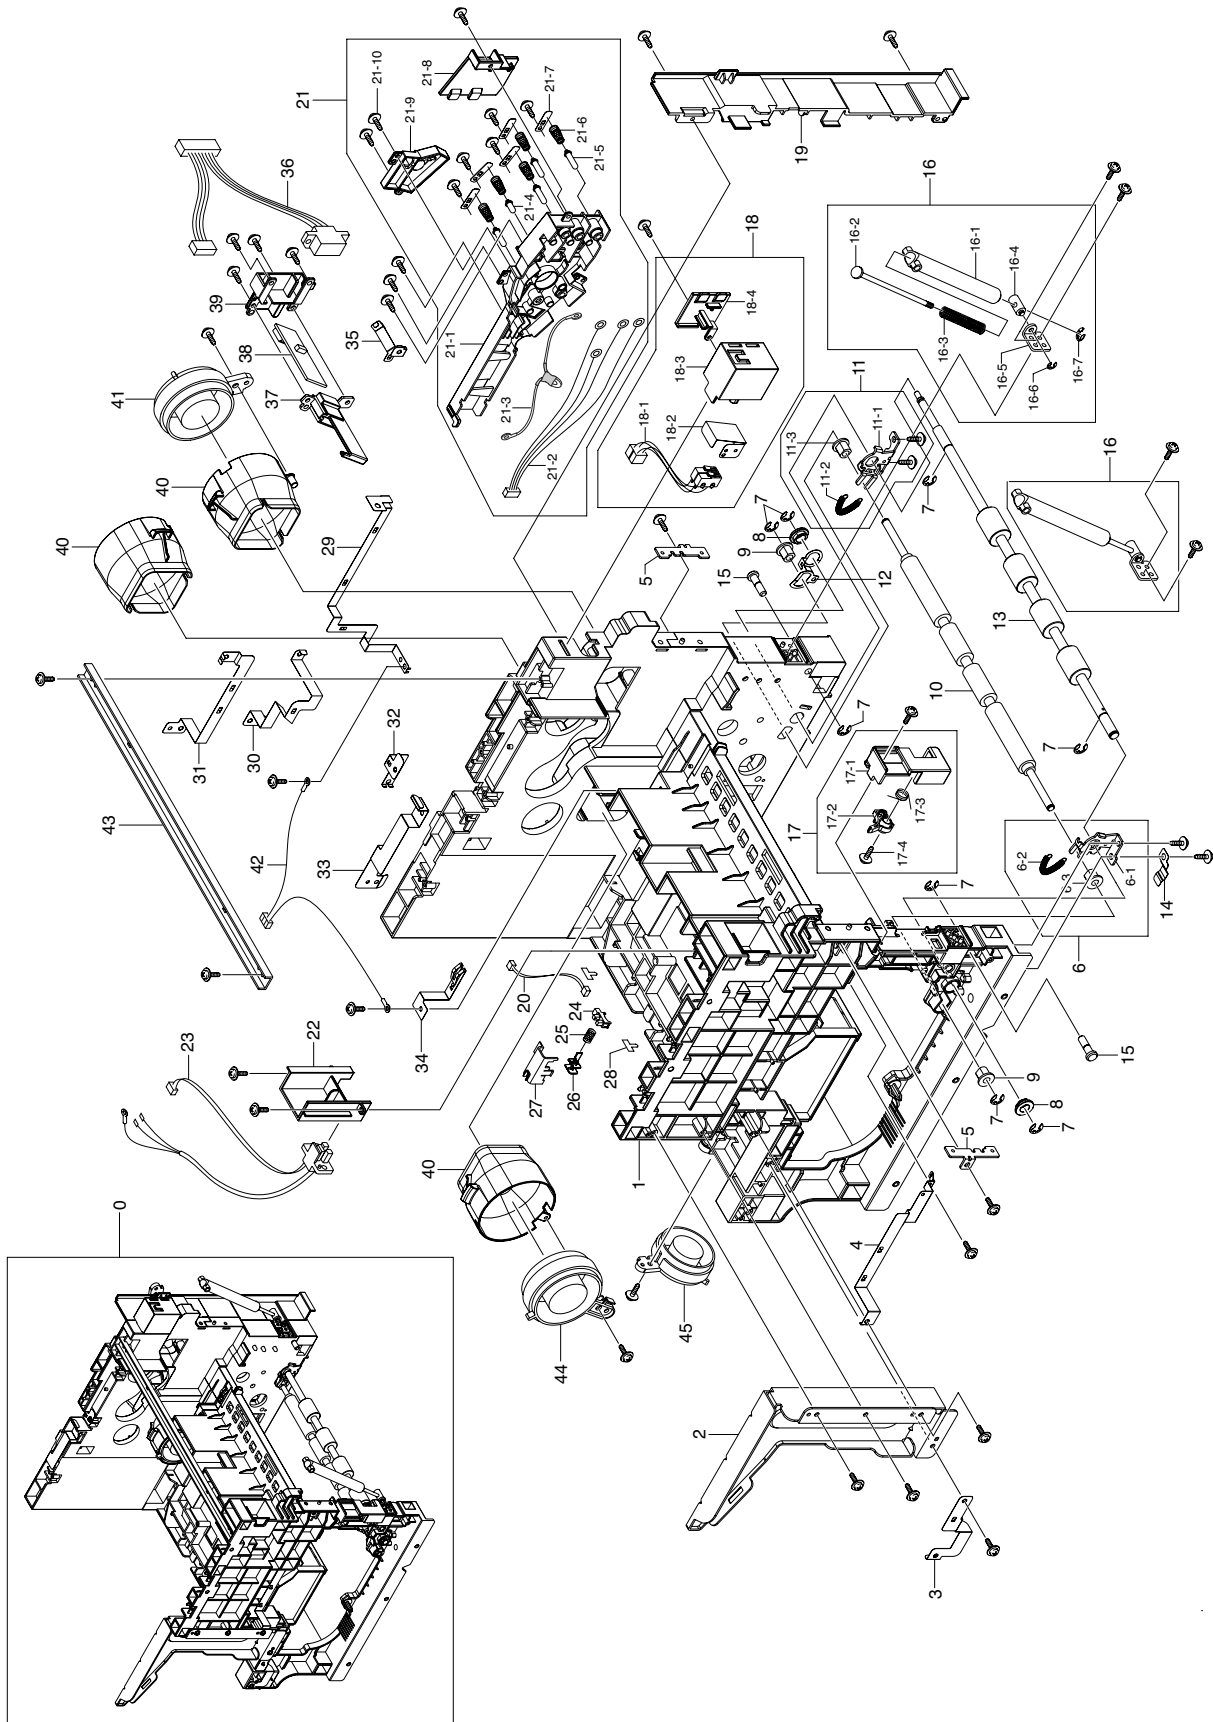

7.3 Main Frame