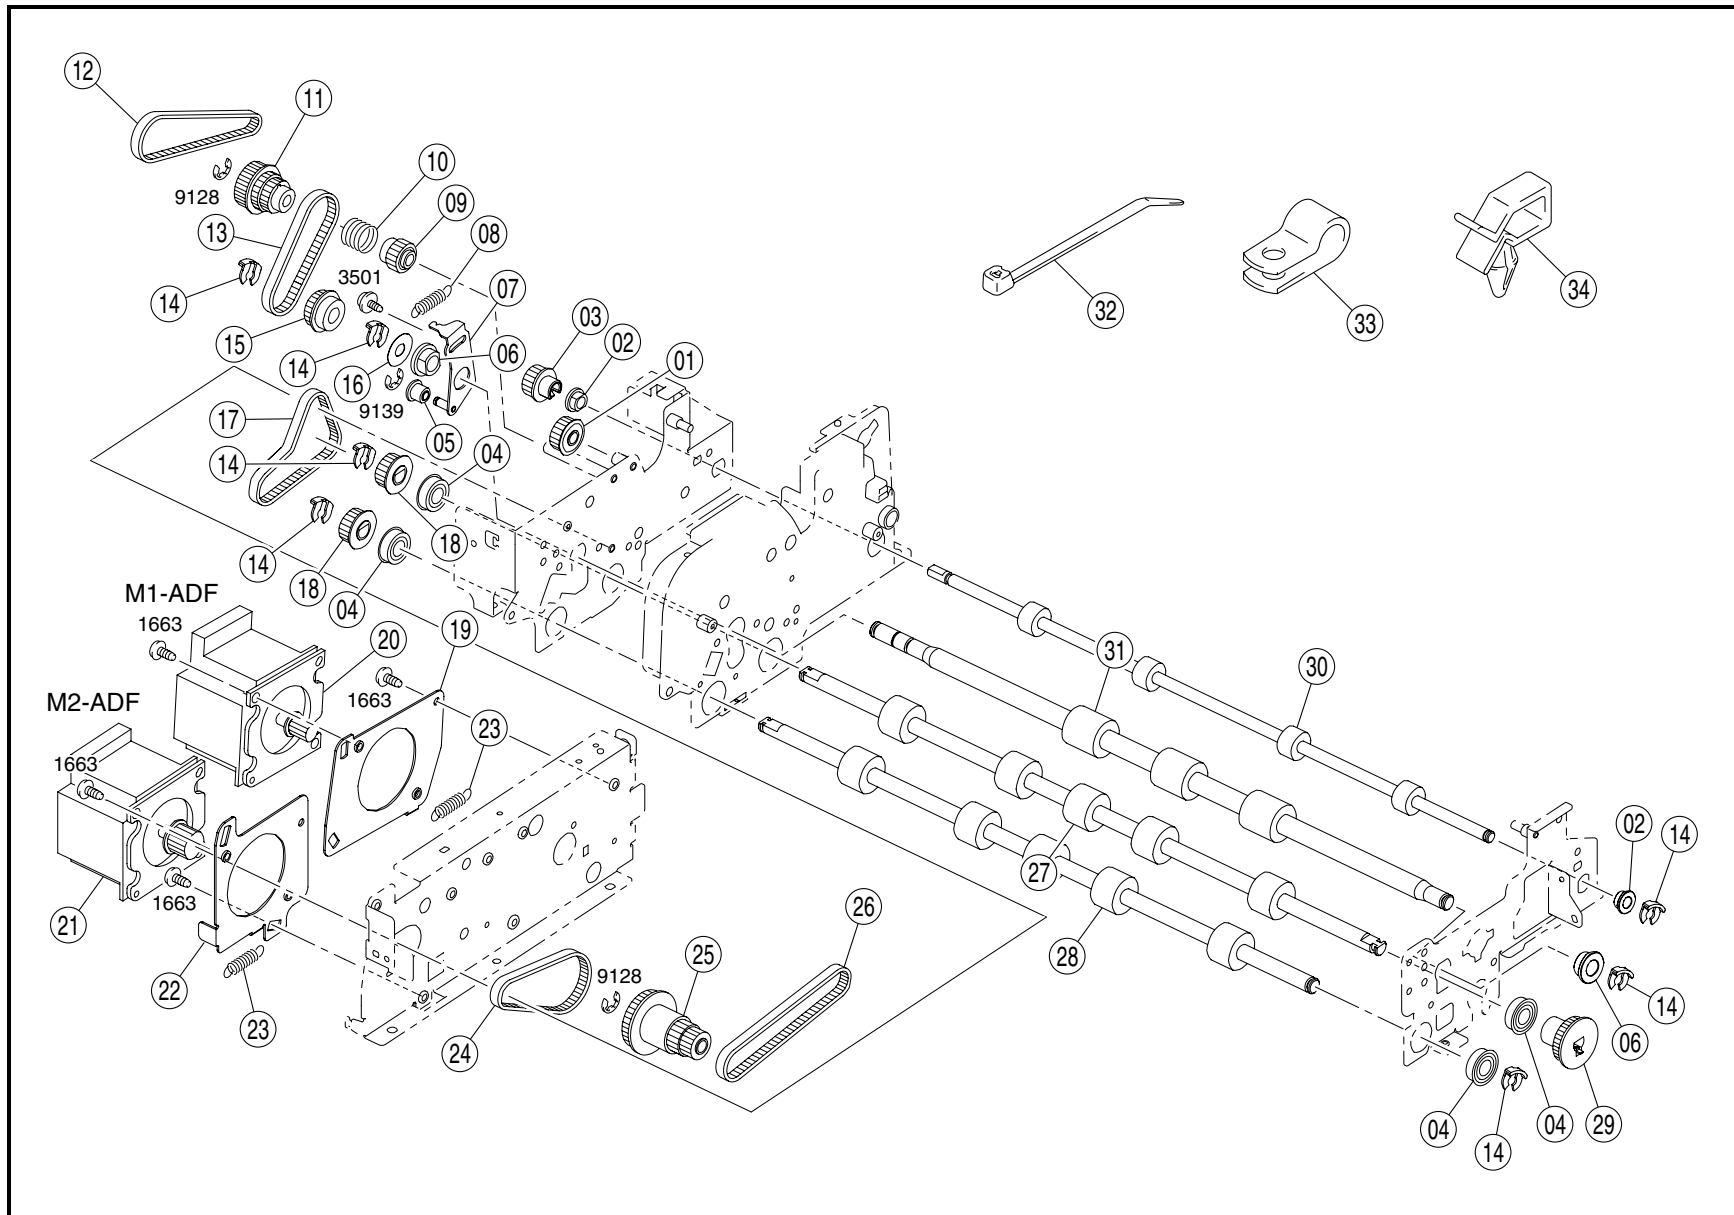

INDEX	PART NO.	PART NAME	REC	QTY	INDEX	PART NO.	PART NAME	REC	QTY
01	4344-5048-01	GEAR		1	19	4344-5051-01	BRACKET		1
02	4496-2538-01	BUSHING		2	20	4344-5161-01	MOTOR TAKE-UP (M1-ADF)		1
03	4344-5045-01	PULLEY		1	21	4344-5160-01	MOTOR TRANSPO (M2-ADF)		1
04	4583-4110-01	BALL BEARING		4	22	4344-5021-01	BRACKET		1
05	4344-5041-01	ROLL		1	23	4344-5030-01	TENSION SPRING		2
06	4583-4547-01	BUSHING		2	24	4496-2116-01	TIMING BELT		1
07	4344-5007-01	BRACKET ASSY		1	25	4344-5180-01	PULLEY		1
08	4344-5031-01	TENSION SPRING		1	26	4344-5177-01	TIMING BELT		1
09	4344-5047-01	GEAR		1	27	4344-5028-01	ROLLER		1
10	4344-5059-01	TORSION SPRING		1	28	4344-5027-01	ROLLER		1
11	4344-5046-01	PULLEY		1	29	4344-5042-01	GEAR		1
12	4344-5175-01	TIMING BELT		1	30	4344-5026-01	ROLLER		1
13	4344-5174-01	TIMING BELT		1	31	4344-5029-01	ROLLER		1
14	4496-3003-01	STOPPER RING		7	32	4688-6751-01	CABLE TIE		1
15	4344-5052-01	PULLEY		1	33	4344-5169-01	P-CLIP		2
16	4344-5033-01	FILM		1	34	4344-5170-01	WIRING SADDLE		6
17	4344-5176-01	TIMING BELT		1					
18	4344-5044-01	PULLEY		2					
INDEX	PART NO.	PART NAME	REC	QTY	SFIX