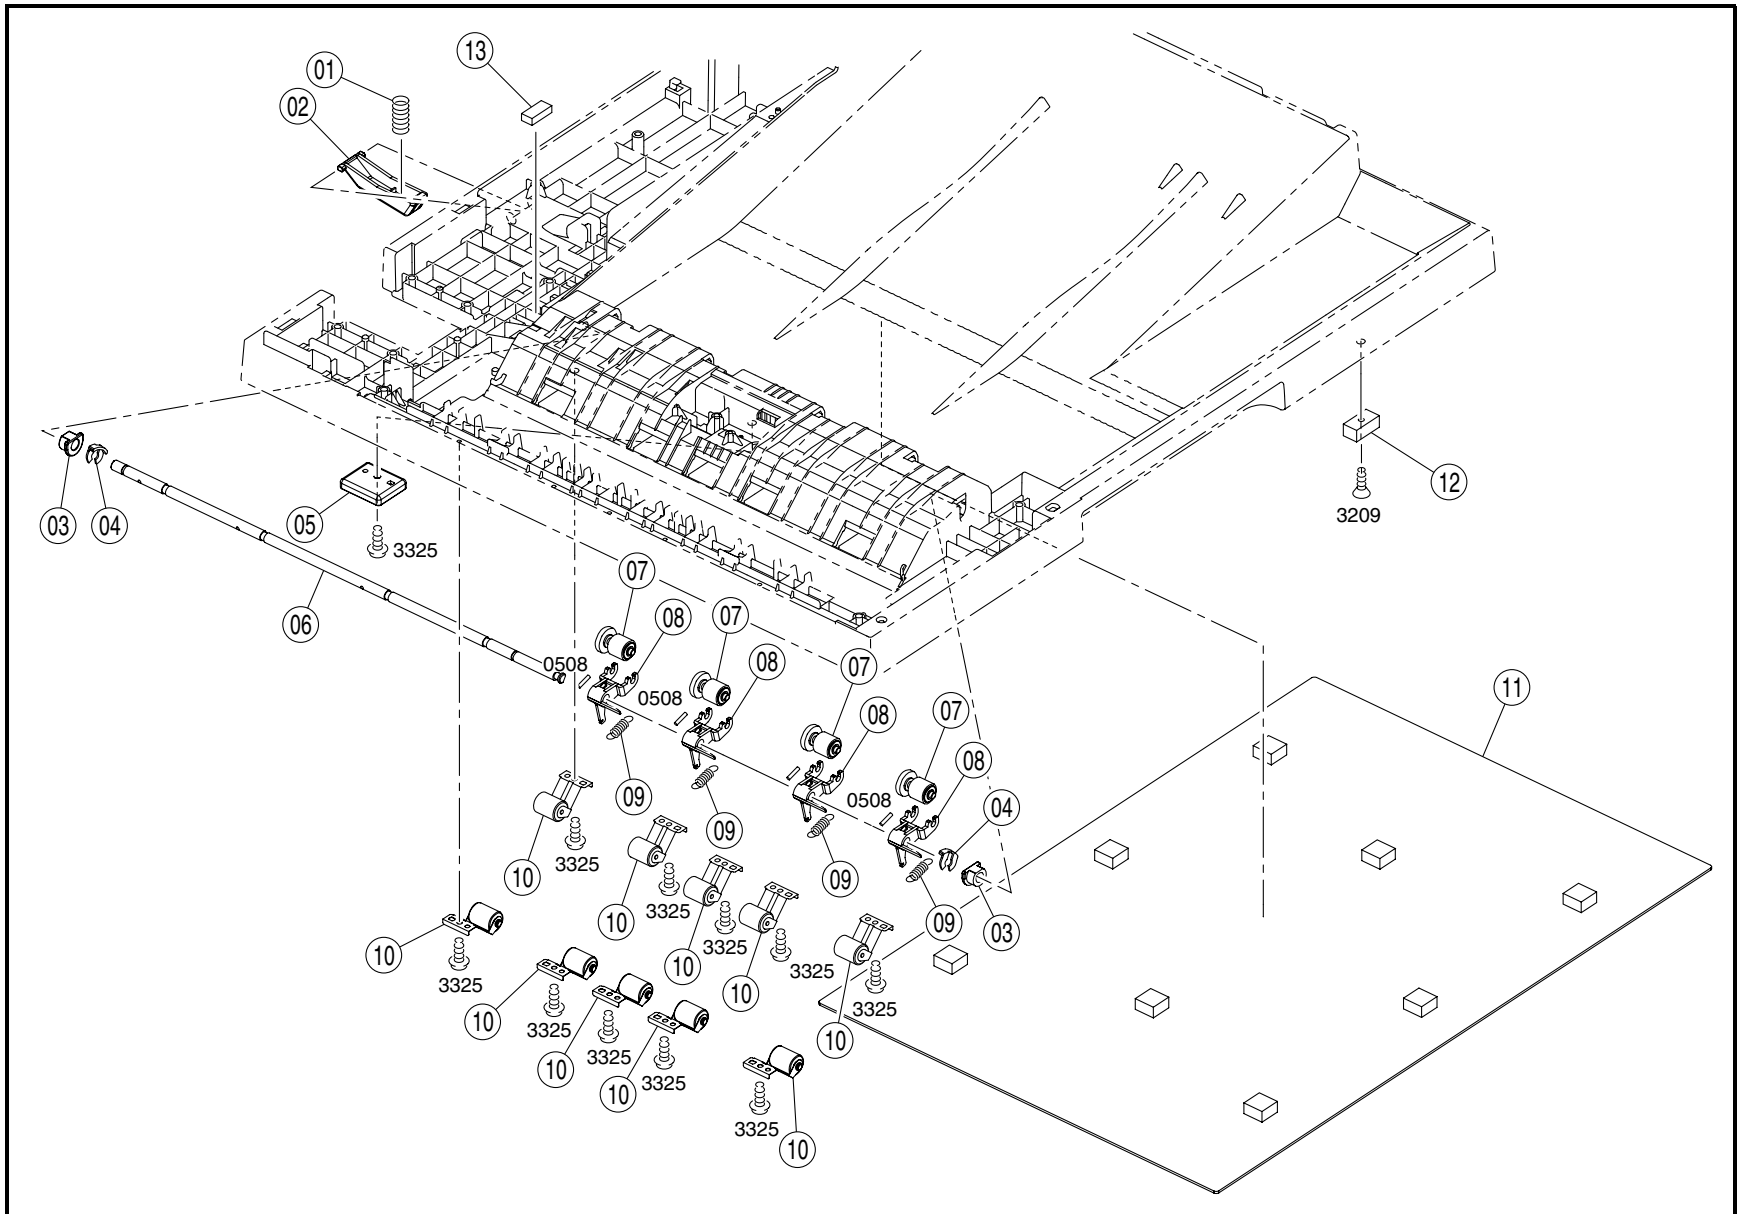

INDEX	PART NO.	PART NAME	REC	QTY	INDEX	PART NO.	PART NAME	REC	QTY
01	4344-5138-01	PRESSURE SPRING		1					
02	4344-5134-01	ARM		1					
03	4344-5142-01	BUSHING		2					
04	4496-3003-01	STOPPER RING		2					
05	4344-5135-01	SPACER		1					
06	4344-5136-01	SHAFT		1					
07	4344-5130-01	ROLL ASSY		4					
08	4344-5141-01	HOLDER		4					
09	4344-5137-01	TENSION SPRING		4					
10	4344-5129-01	ROLL ASSY		10					
11	4344-5125-01	ORIGINAL COVER MAT		1					
12	4344-5146-01	MAGNET		1					
13	4344-5054-01	SPONGE		1					
INDEX	PART NO.	PART NAME	REC	QTY	SFIX