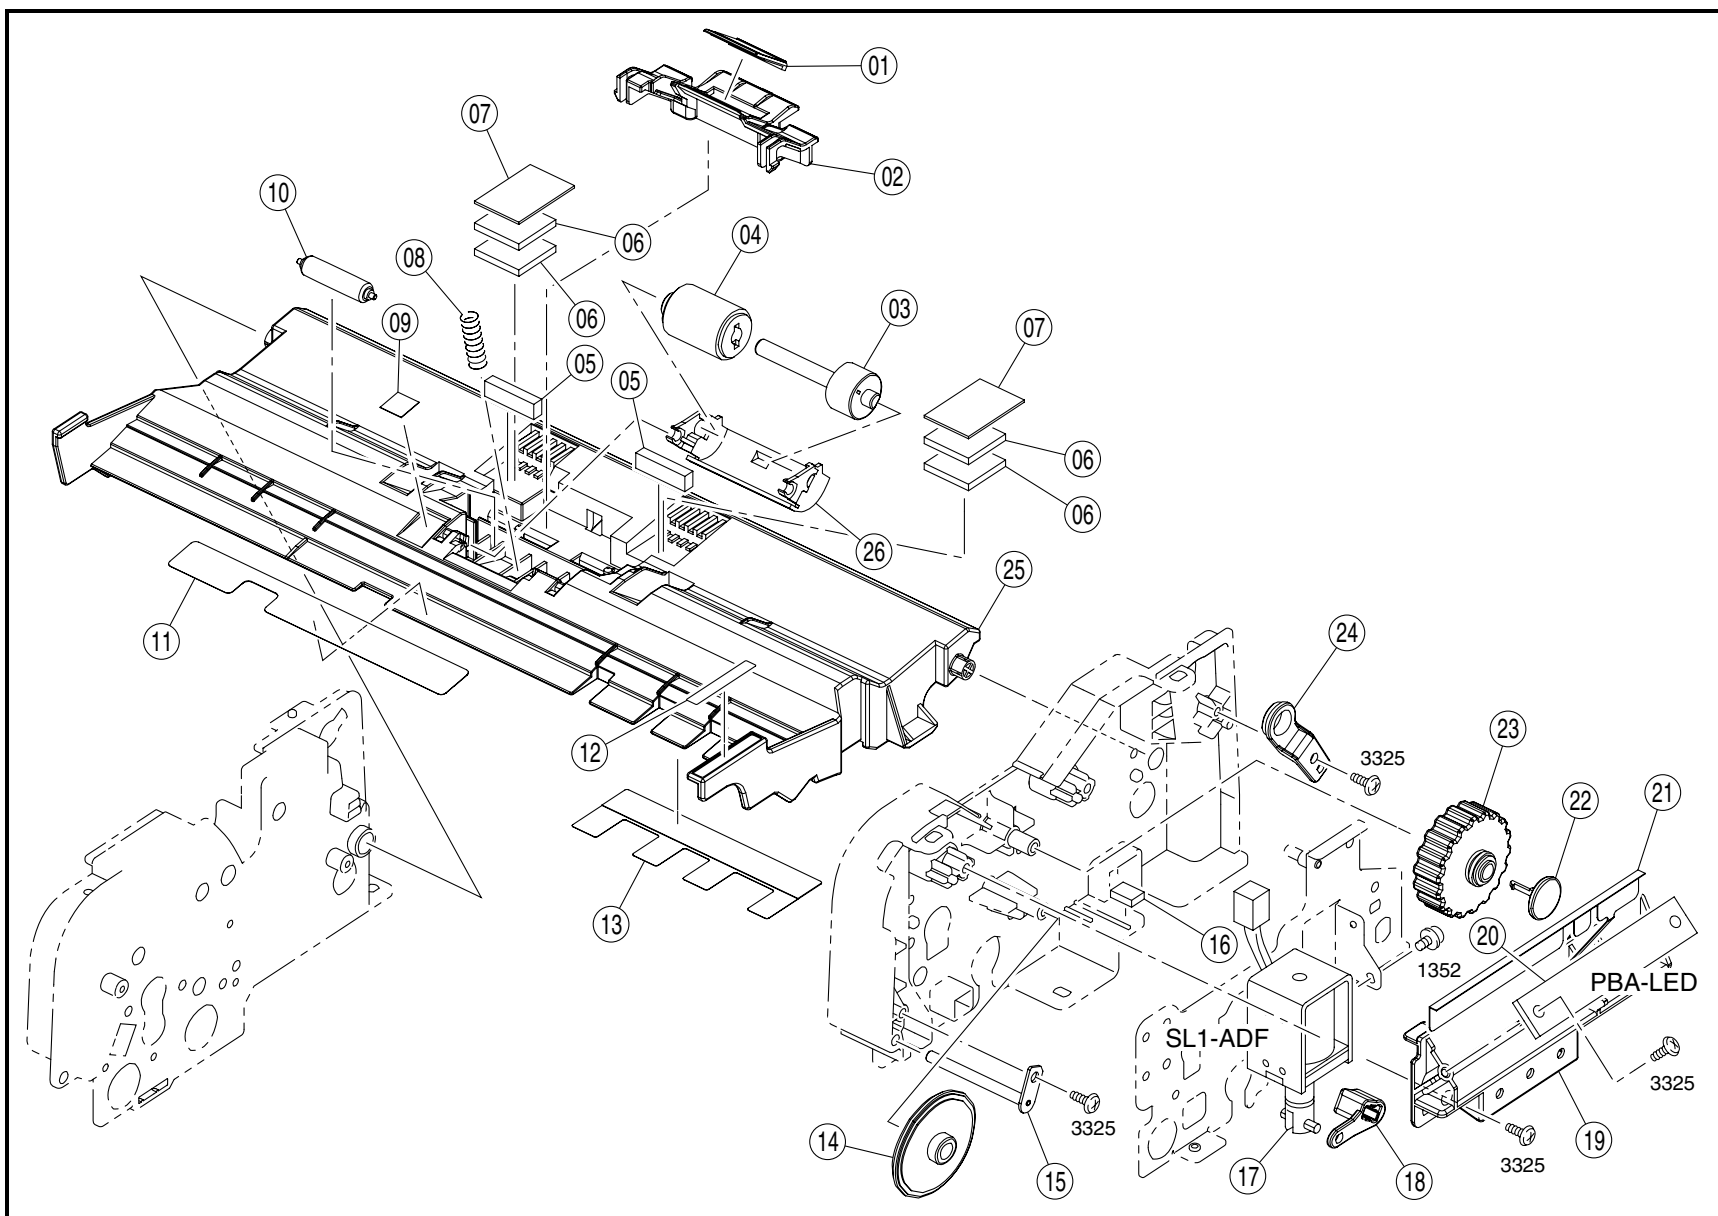

INDEX	PART NO.	PART NAME	REC	QTY	INDEX	PART NO.	PART NAME	REC	QTY
01	4344-5060-01	TRAY		1	19	4344-5067-01	LEVER		3
02	4344-5119-01	LABEL		1	20	4583-4136-01	SOLID STATE SWITCH (PC1.3.4-ADF)		3
03	4344-5118-01	LABEL		1	21	4344-5166-01	SOLID STATE SWITCH PAPER SI (PC2-ADF)		1
04	4344-5063-01	REGULATING PLATE		1					
05	4344-5062-01	REGULATING PLATE		1					
06	4344-5068-01	PLATE SPRING		1					
07	4688-2017-01	PLATE SPRING		2					
08	4344-5066-01	RACK		2					
09	4344-5155-01	HARNESS ASSY		1					
10	4344-5069-01	NEURALIZING BRUSH		1					
11	4344-5147-01	HARNESS ASSY		1					
12	4344-5070-01	BAND		1					
13	4344-5158-01	PWB ASSY		1			I/F (PBA-TRAY)		
14	4344-5156-01	PWB ASSY		1			SIZE (PBA-VR)		
15	4344-5061-01	COVER		1					
16	4344-5148-01	HARNESS ASSY		1					
17	4344-5065-01	HOLDER		1					
18	4344-5064-01	GEAR		1					
INDEX	PART NO.	PART NAME	REC	QTY	SFIX				