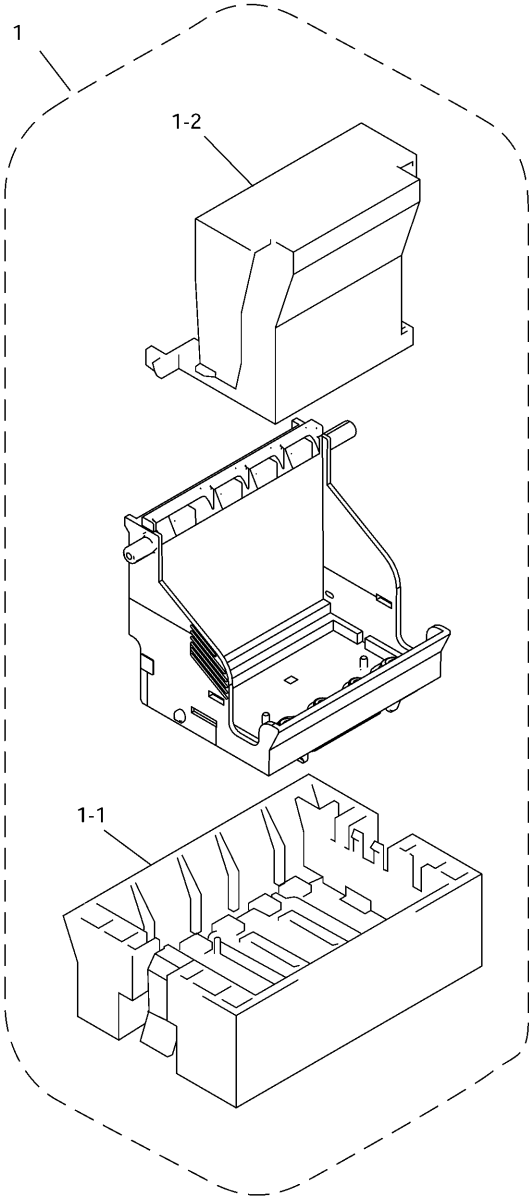

3.HEAD UNIT

List3(HEAD UNIT)

REF No.	CODE	QTY	DESCRIPTION	RECOMMEND	REMARK
1	LK0935001	1	PRINT HEAD UNIT (SP)	√	
1-1	LK0516001	1	HEAD NOZZLE SEAL (SP)	√	
1-2	LK1870001	1	HEAD FILTER SEAL (SP)	√	CHG