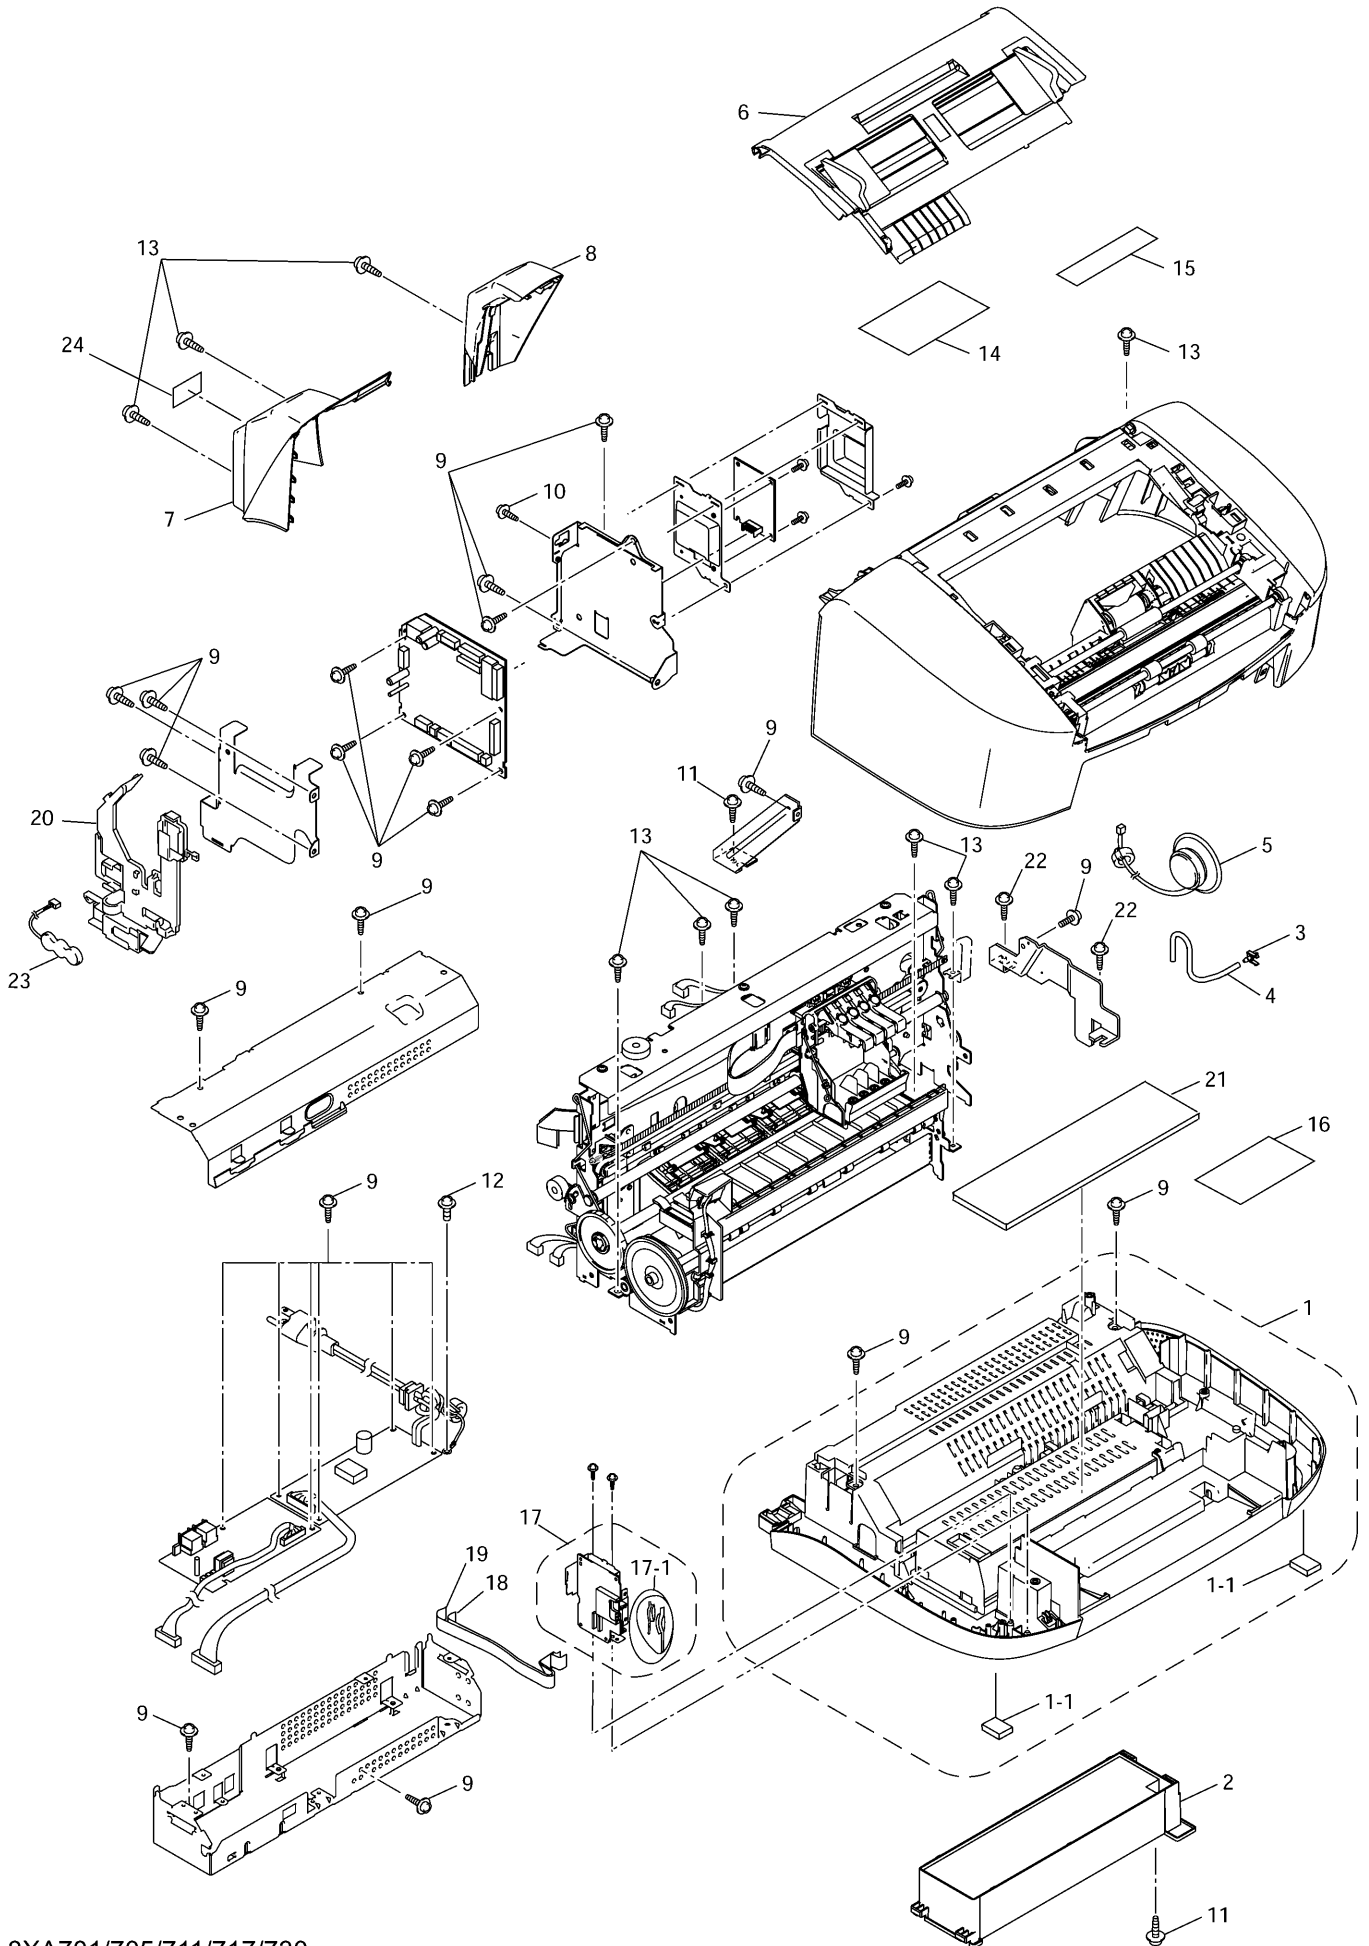

5.COVER

8XA701/705/711/717/730
/731/741/747

FAX1815C/1820C/1920CN/ MFC3220C/3320CN

List5(COVER)

REF No	CODE	QTY	DESCRIPTION	RECOMMEND	REMARK
1	LE9679001	1	LOWER COVER ASSY, GRAY(1677)		
1-1	UD4019001	2	RUBBER FOOT		
2	LE9681001	1	INK ABSORBER ASSY		
3	LE9164001	1	TUBE FIT D		
4	LE9684001	1	CONNECT TUBE		
5	LG3845001	1	SPEAKER		
6	LE9704002	1	TOP COVER ASSY, GRAY(1495) FOR FAX1815C/1820C		
6	LE9704001	1	TOP COVER ASSY, GRAY(1581) FOR MFC3220C		
6	LE9704004	1	TOP COVER ASSY, GRAY(1581) FOR MFC3320CN		
7	LE9689002	1	REAR COVER L, GRAY(1495) FOR FAX1815C/1820C		
7	LE9689001	1	REAR COVER L, GRAY(1581) FOR MFC3220C		
7	LE9909001	1	REAR COVER L, GRAY(1581) FOR MFC3320CN		
8	LE9690002	1	REAR COVER R, GRAY(1495) FOR FAX1815C/1820C		
8	LE9690001	1	REAR COVER R, GRAY(1581) FOR MFC3220C/3320CN		
9	087320616	24	TAPTITE, CUP S M3X6		
10	002300616	1	SCREW, PAN M3X6		
11	087311016	2	TAPTITE, CUP B M3X10		
12	UF6559001	1	SCREW, PAN (WASHER) M4X8DB		
13	085411216	9	TAPTITE, BIND B M4X12		
14	LE9720001	1	INK REPLACE INSTRUCTION LABEL		
15	LF4086001	1	CONSUMPTION LABEL LC800		
16	UU0456001	1	PROTECTION PAPER		
17	LE9887001	1	MEDIA MODULE FOR MFC3320CN		
17-1	LE9889001	1	MEDIA COVER FOR MFC3320CN		
18	LE9918001	1	MEDIA FFC 21P BENDING ASSY FOR MFC3320CN		
19	LE9919001	1	MEDIA FFC 22P BENDING ASSY FOR MFC3320CN		
20	LF4429001	1	CORE SUPPORT		
21	~~LF4144004~~	4	~~SOUNDPROOF FOAM~~		DEL
22	087411216	2	TAPTITE, CUP B M4X12		
23	----		NOT USED		
24	LF4475001	1	USB STICKER