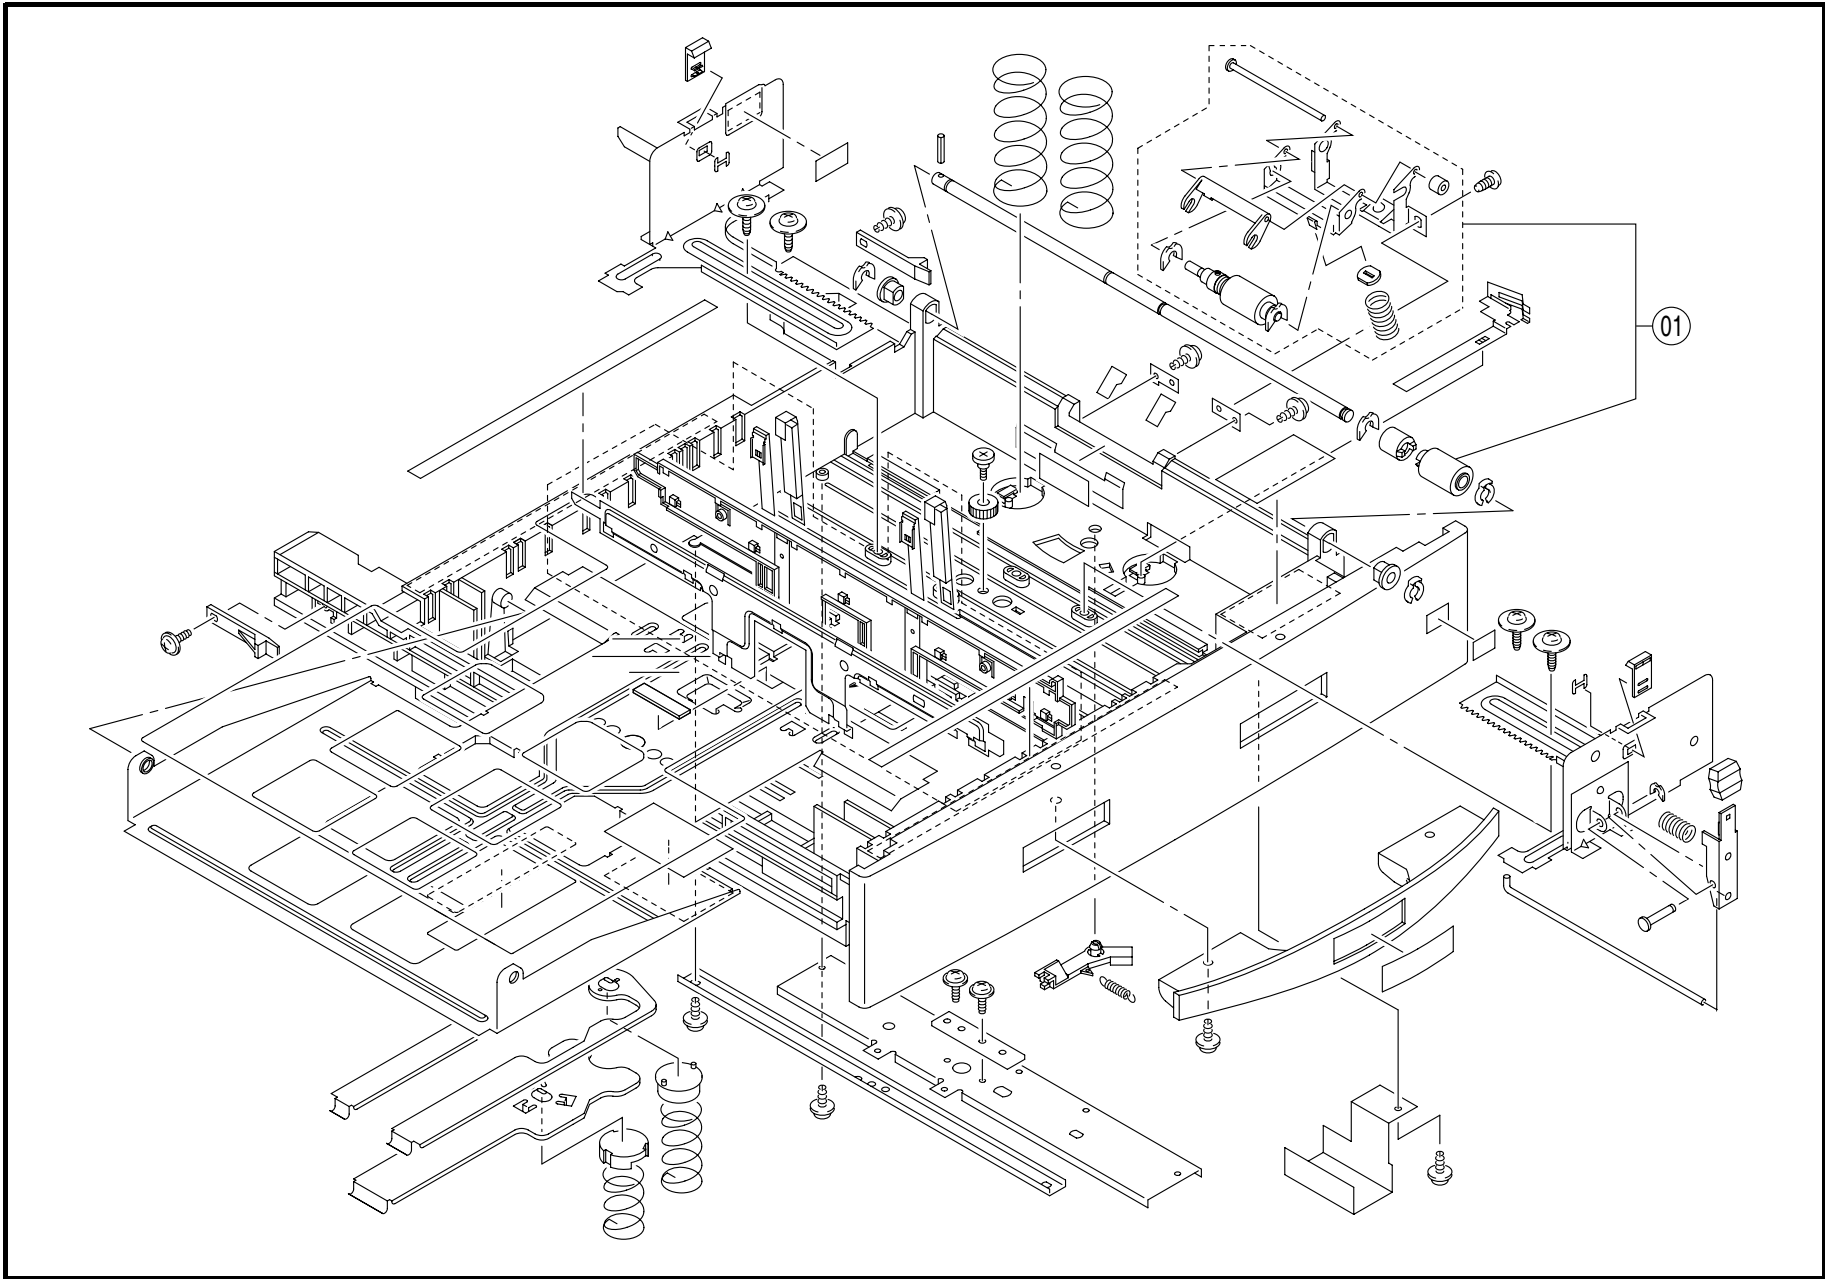

INDEX	PART NO.	PART NAME	REC	QTY	INDEX	PART NO.	PART NAME	REC	QTY
01	9314-1000-11	MOTOR * * TAKE-UP * (M1)	RP	1					
02	9322-1000-21	CLUTCH * * TAKE-UP * (CL1)	RP	1					
03	4002-0902-01	PHOTO INTERRUPTER ** * (PC1-3,5)	RP	4					
INDEX	PART NO.	PART NAME	REC	QTY	SFIX