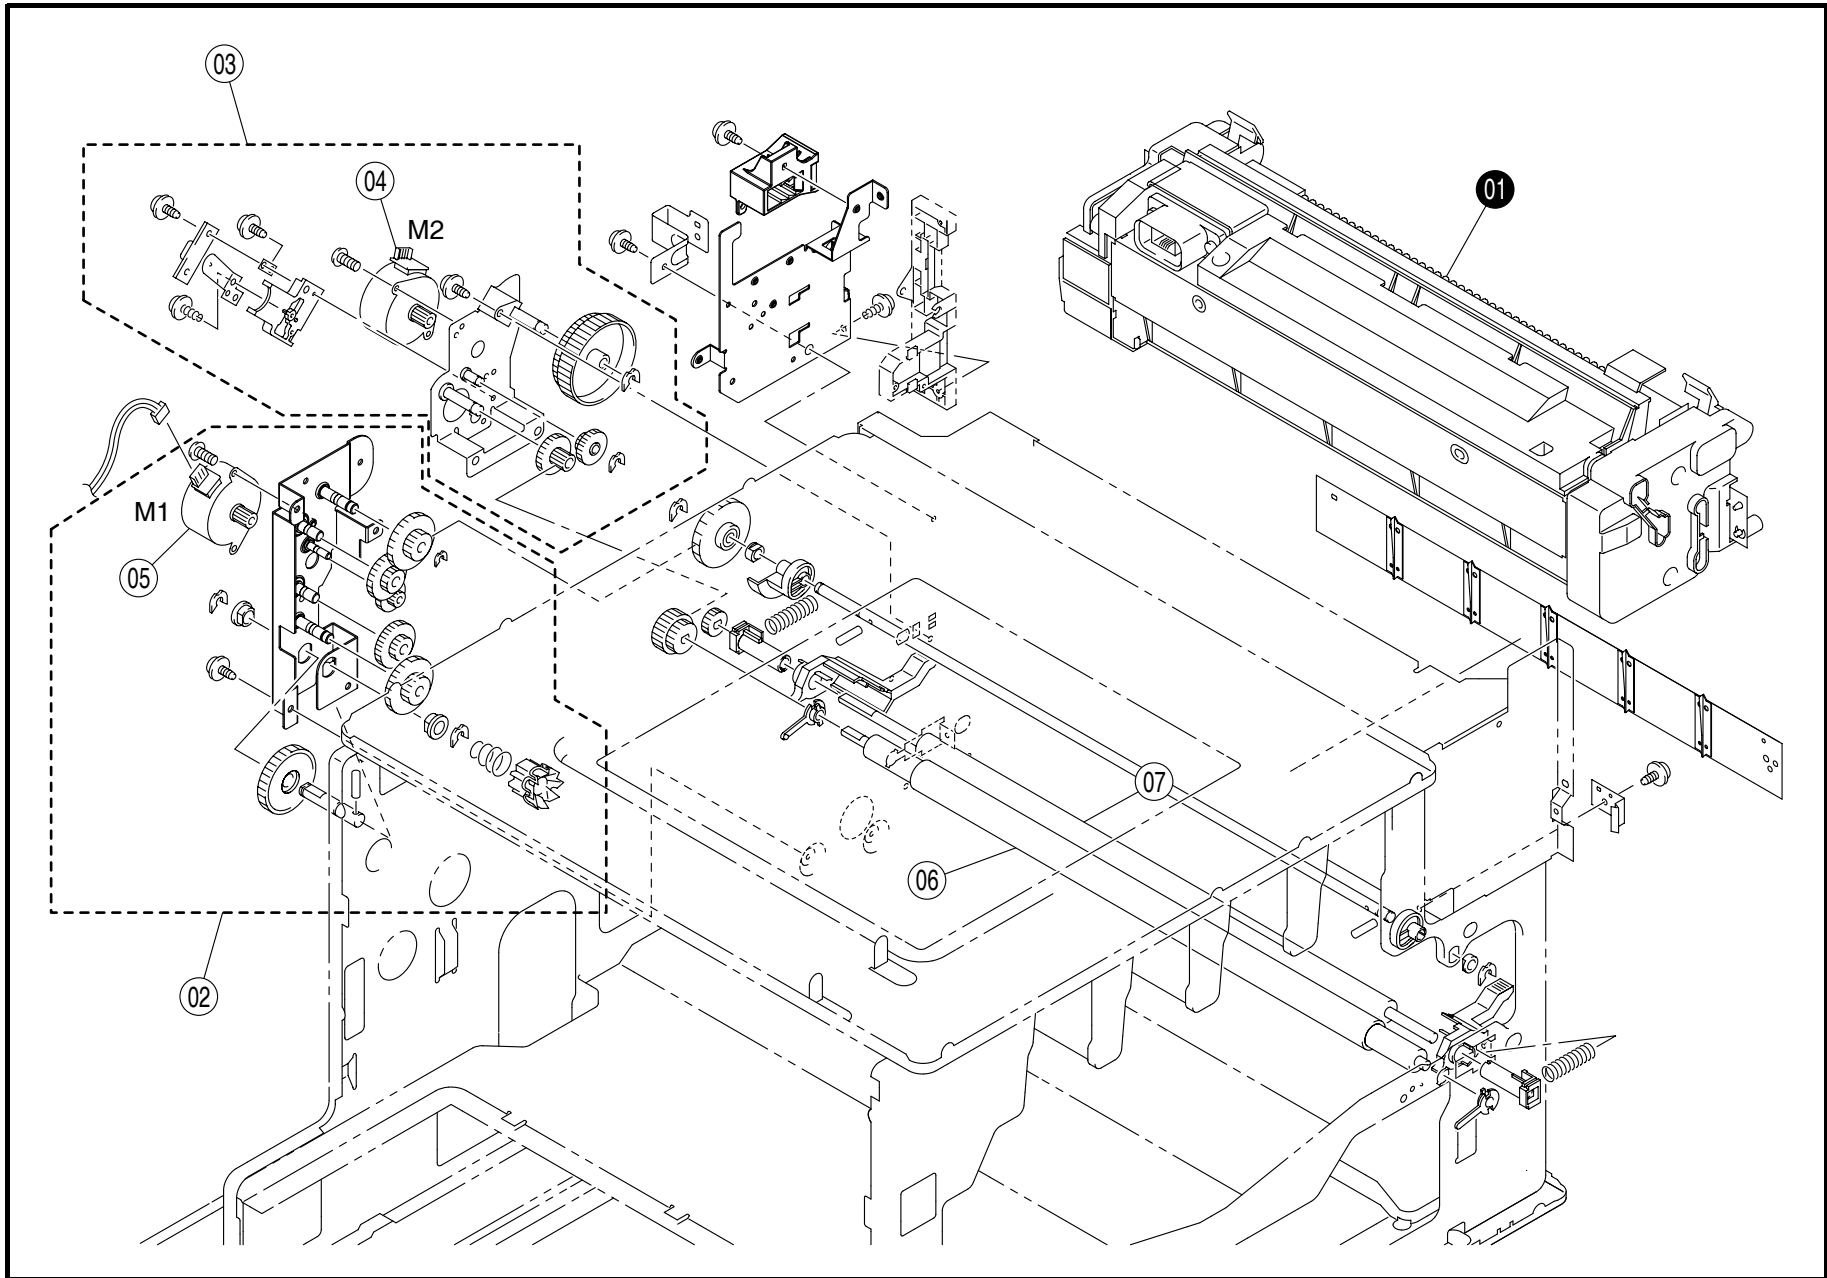

INDEX	PART NO.	PART NAME	REC	QTY	INDEX	PART NO.	PART NAME	REC	QTY
02	4134-0337-03	PAPER TAKE-UP DRIVE ASSY		1					
03	4134-0338-02	TIMING DRIVE ASSY		1					
04	4134-6104-01	MOTOR * * TRANSPORT * (M2)	RP	1					
05	4134-6103-01	MOTOR * * TAKE-UP * * (M1)	RP	1					
06	4134-3501-01	ROLLER		1					
07	4134-3502-01	ROLLER		1					
INDEX	PART NO.	PART NAME	REC	QTY	SFIX				
01	1710535-002	FUSING UNIT (220V)	RP	1					
01	1710535-001	FUSING UNIT (110V)	RP	1