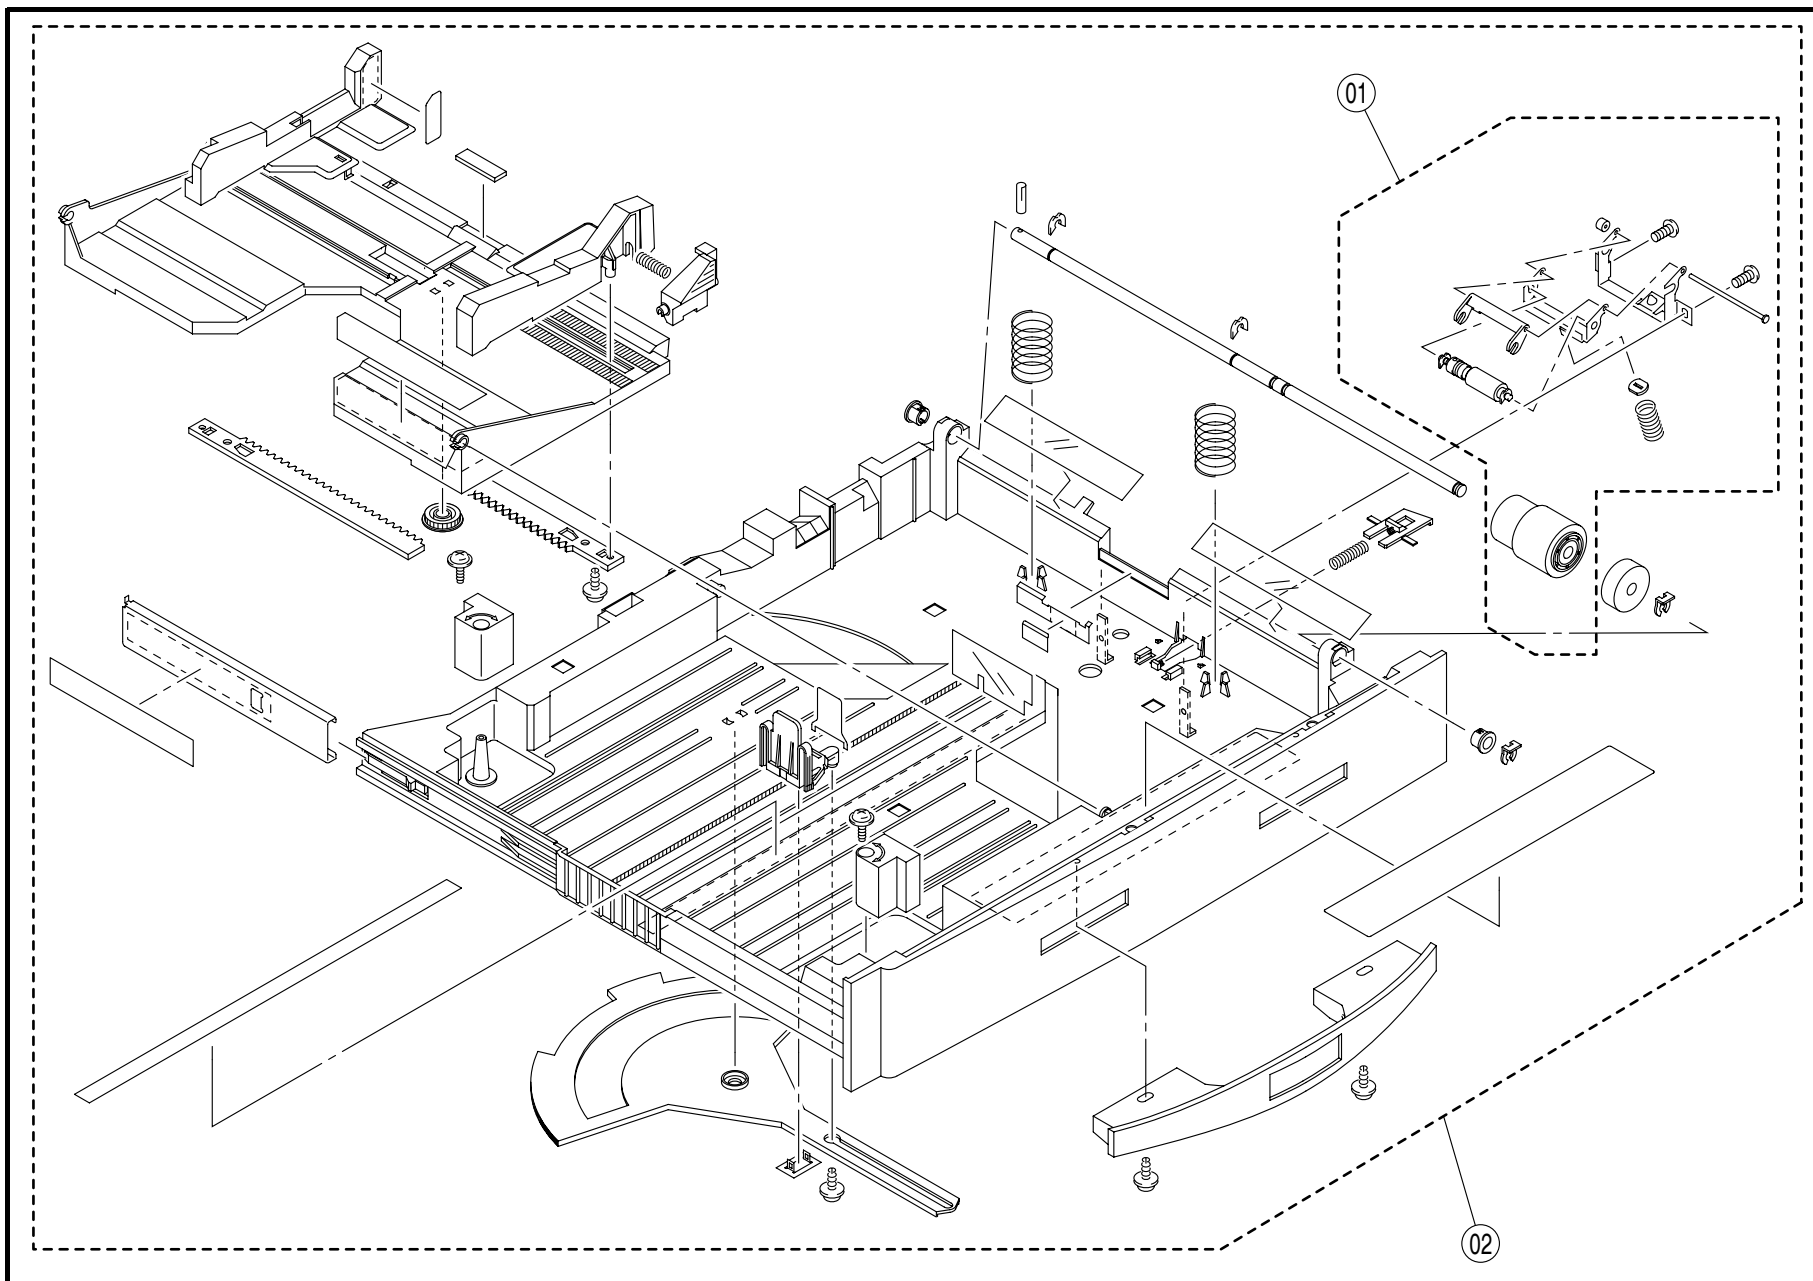

INDEX	PART NO.	PART NAME	REC	QTY	INDEX	PART NO.	PART NAME	REC	QTY
01	1710543-001	SEPARATE ROLLER ASSY	RP	1					
02	4134-0363-05	CASSETTE TRAY		1					

INDEX	PART NO.	PART NAME	REC	QTY	SFIX