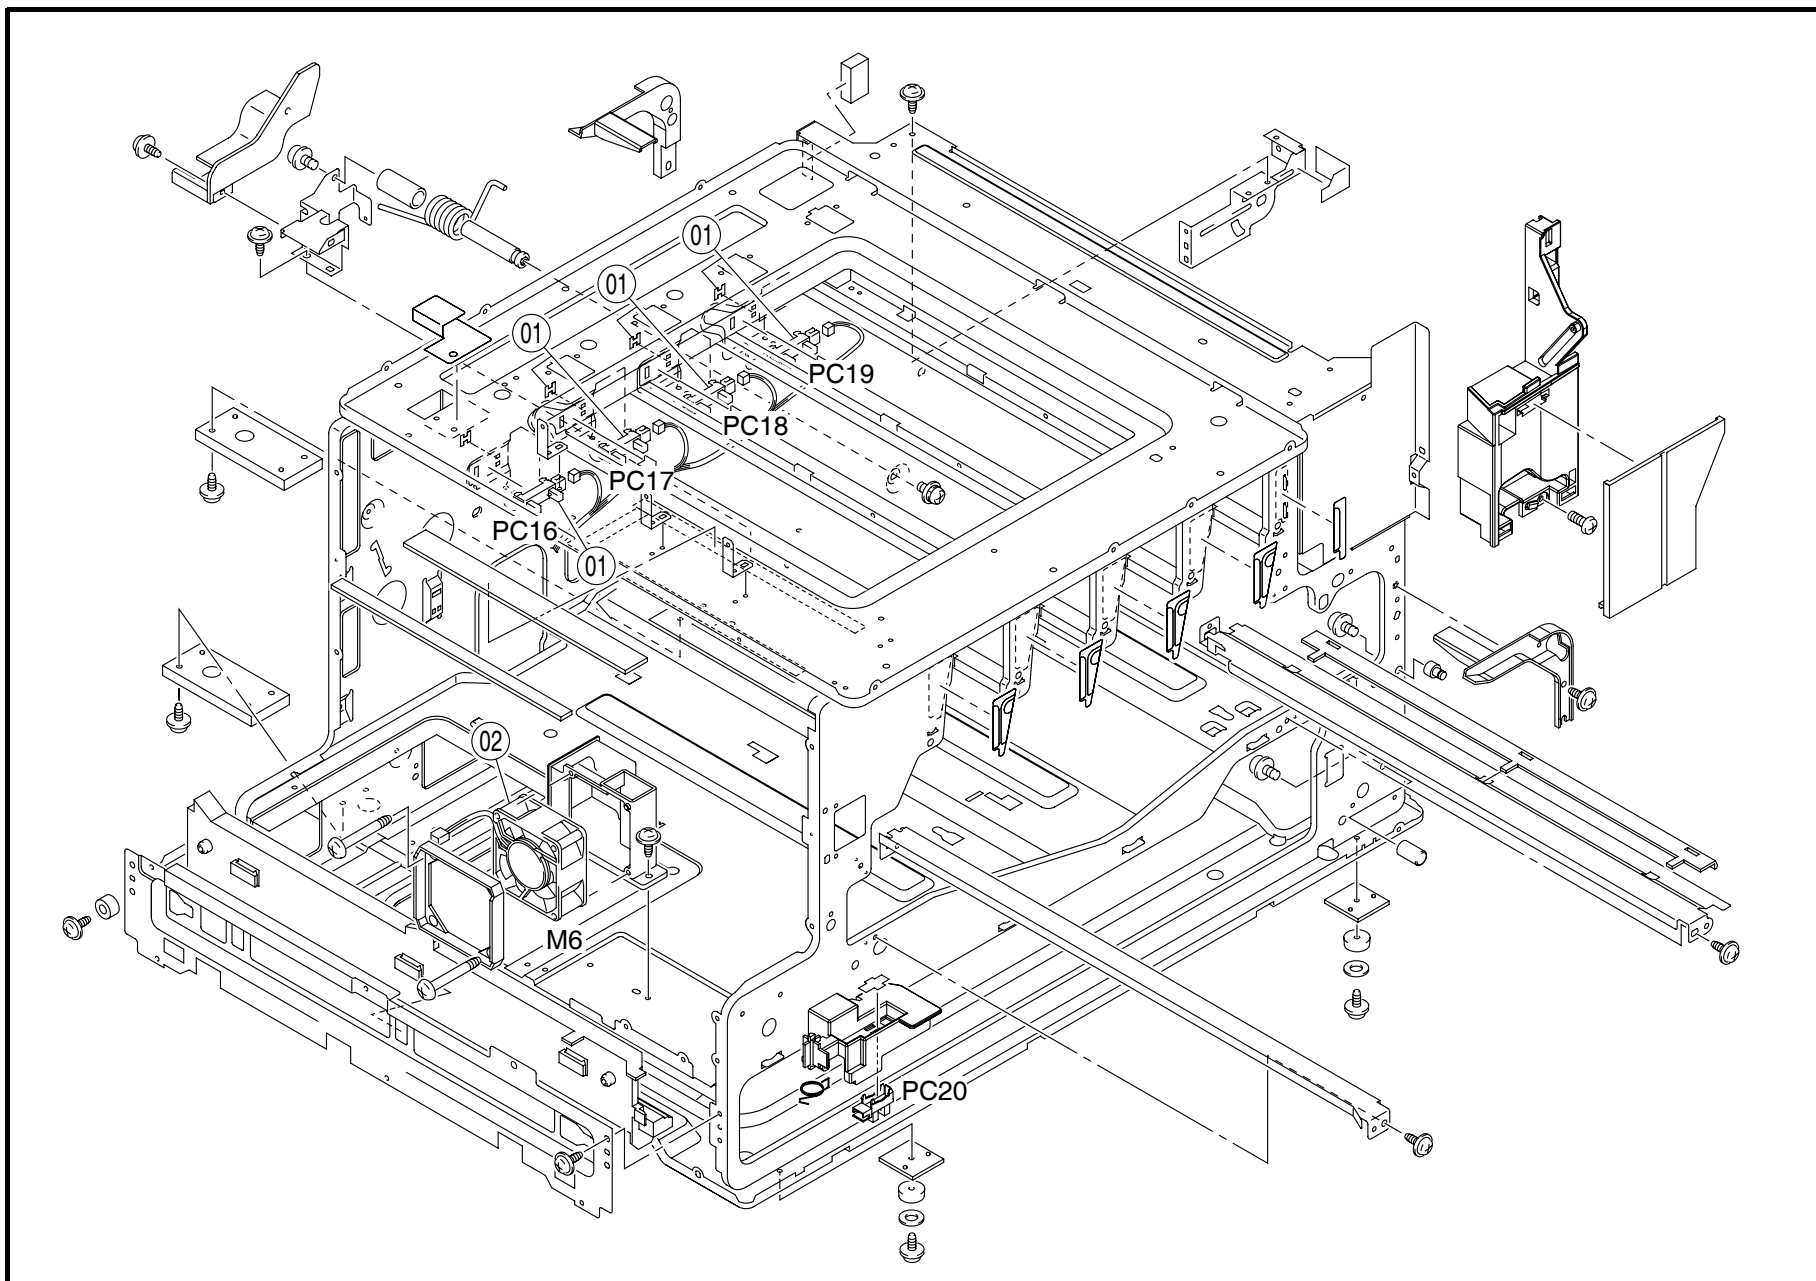

INDEX	PART NO.	PART NAME	REC	QTY	INDEX	PART NO.	PART NAME	REC	QTY
01	4134-0355-01	CONTACT ASSY		1					
02	4134-0342-02	SIZE DETECT ASSY		1					
03	4134-0341-03	RESIST ASSY		1					
04	4134-0357-01	CONTACT ASSY		1					
05	4134-0356-01	CONTACT ASSY		1					
06	4134-0416-01	SIZE DETECT ASSY		1					
07	4134-2066-03	TORSION SPRING	RP	1					
08	4134-2065-01	ACTUATOR	RP	1					
09	4134-6705-01	PHOTO SENSING ELEMENT * REGIST * (PC23)	RP	1					
10	9372-1000-22	PHOTO SENSING ELEMENT * AIDC * (PC22)	RP	1					
INDEX	PART NO.	PART NAME	REC	QTY	SFIX