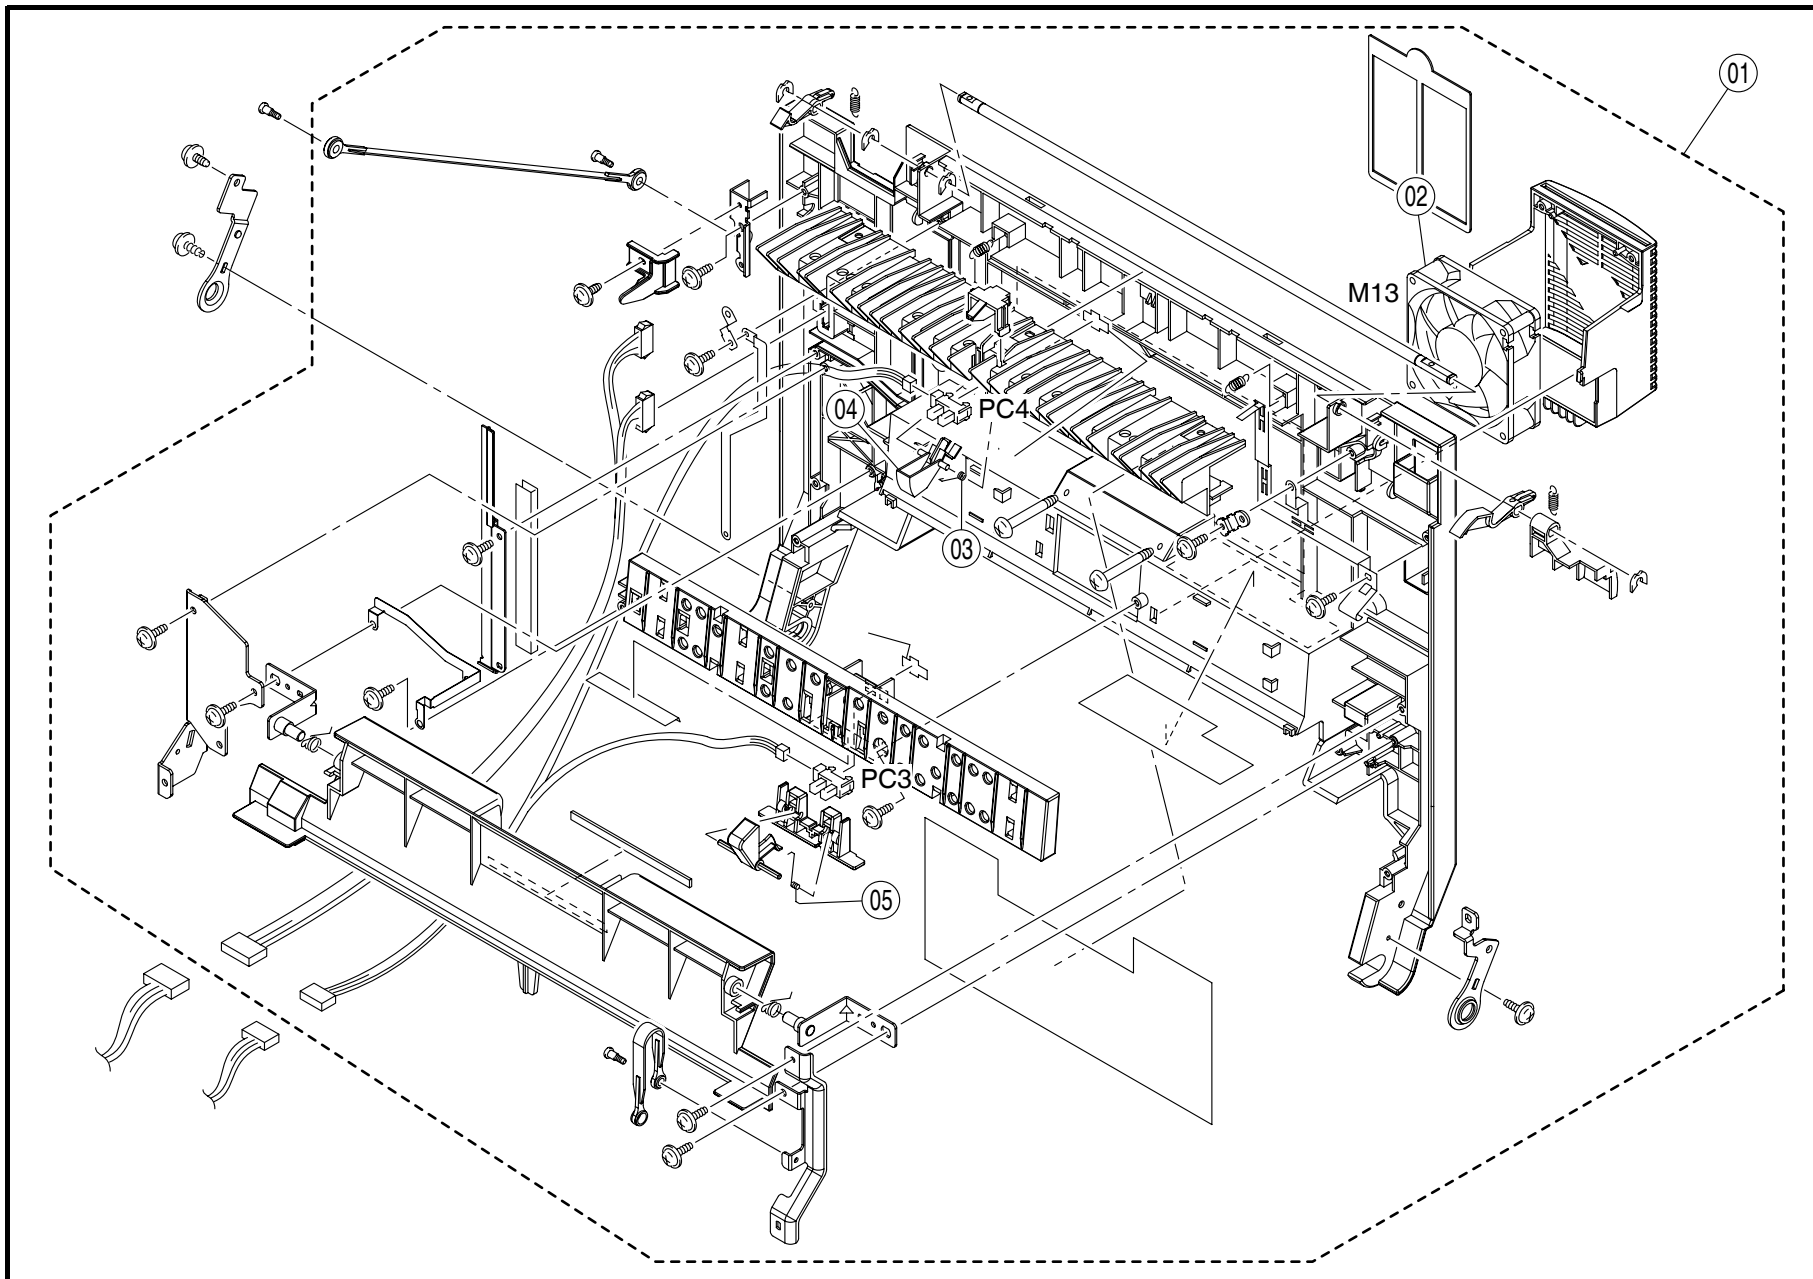

magicolor 7300 PARTS CATALOG (MQ-BV)

PREFACE

1. The part numbers listed in Parts Catalog are those which were assigned to the parts making up the machine at the time machine was originally introduced onto the market.
2. Parts whose INDEX numbers are shown white against a black background in the illustration are those to be used in only certain market areas. These part numbers are given in the lower half part of the list section. Check the SFIX No. listed in SFIX CHART on page II to find which part number is applicable to your own area.
3. Parts whose INDEX numbers are shown black against a white background in the illustration are those to be used in all market areas. These parts are listed on the upper half part of the list section.
4. If "RP" is shown in the REC column of the list section, it indicates that the part is functionally important.
5. All information contained in this Parts Catalog is subject to change.

APRIL 2003

INDEX	PART NO.	PART NAME	REC	QTY	INDEX	PART NO.	PART NAME	REC	QTY
01	4134-0401-02	FRONT COVER ASSY		1					
02	1165-2032-01	OZONE FILTER		1					

INDEX	PART NO.	PART NAME	REC	QTY	SFIX

INDEX	PART NO.	PART NAME	REC	QTY	INDEX	PART NO.	PART NAME	REC	QTY
01	4134-0324-01	VERTICAL TRANSPORT UNIT		1					
02	4134-6114-01	FAN MOTOR * SUCTION * (M13)	RP	1					
03	4134-3521-01	TORSION SPRING	RP	1					
04	4134-3518-01	ACTUATOR	RP	1					
05	4134-3512-02	TORSION SPRING	RP	1					
INDEX	PART NO.	PART NAME	REC	QTY	SFIX				

INDEX	PART NO.	PART NAME	REC	QTY	INDEX	PART NO.	PART NAME	REC	QTY
01	4523-221	TRANSFER UNIT	RP	1					
02	1710533-001	WASTE TONER BOX	RP	1					
03	4134-0345-03	LOCK LEVER ASSY		1					
04	4134-0354-01	HV CONTACT ASSY (K)		1					
05	4134-0353-01	HV CONTACT ASSY (C)		1					
06	4134-0352-01	HV CONTACT ASSY (M)		1					
07	4134-0351-01	HV CONTACT ASSY (Y)		1					
08	4134-0344-02	PU DETECT		1					
09	4134-2076-02	TORSION SPRING	RP	4					
10	4134-2075-02	ACTUATOR	RP	4					
INDEX	PART NO.	PART NAME	REC	QTY	SFIX				