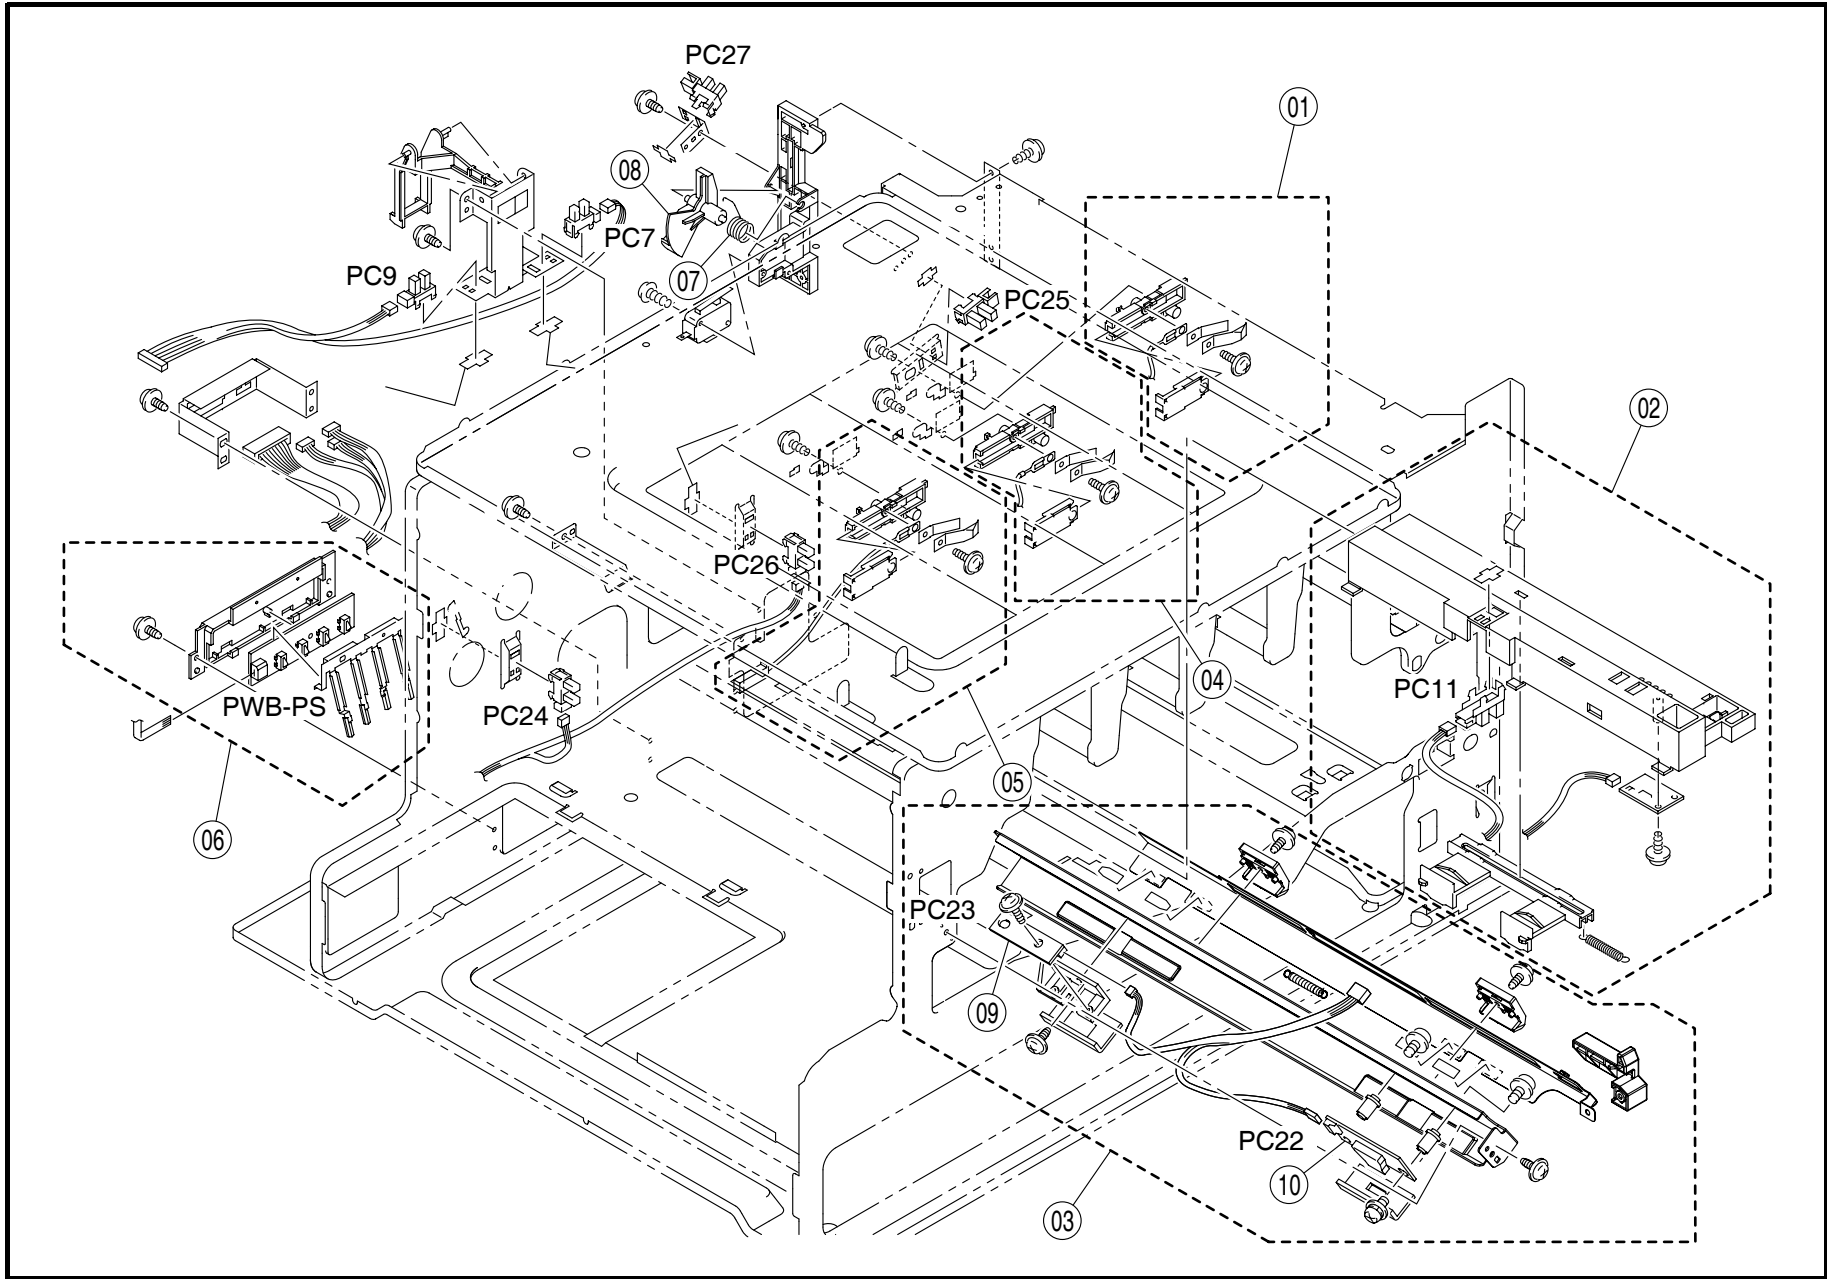

magicolor 7300 PARTS CATALOG (MQ-BV)

PREFACE

1. The part numbers listed in Parts Catalog are those which were assigned to the parts making up the machine at the time machine was originally introduced onto the market.
2. Parts whose INDEX numbers are shown white against a black background in the illustration are those to be used in only certain market areas. These part numbers are given in the lower half part of the list section. Check the SFIX No. listed in SFIX CHART on page II to find which part number is applicable to your own area.
3. Parts whose INDEX numbers are shown black against a white background in the illustration are those to be used in all market areas. These parts are listed on the upper half part of the list section.
4. If "RP" is shown in the REC column of the list section, it indicates that the part is functionally important.
5. All information contained in this Parts Catalog is subject to change.

APRIL 2003

INDEX	PART NO.	PART NAME	REC	QTY	INDEX	PART NO.	PART NAME	REC	QTY
01	4134-0401-02	FRONT COVER ASSY		1					
02	1165-2032-01	OZONE FILTER		1					

INDEX	PART NO.	PART NAME	REC	QTY	SFIX

INDEX	PART NO.	PART NAME	REC	QTY	INDEX	PART NO.	PART NAME	REC	QTY
01	4134-0324-01	VERTICAL TRANSPORT UNIT		1					
02	4134-6114-01	FAN MOTOR * SUCTION * (M13)	RP	1					
03	4134-3521-01	TORSION SPRING	RP	1					
04	4134-3518-01	ACTUATOR	RP	1					
05	4134-3512-02	TORSION SPRING	RP	1					
INDEX	PART NO.	PART NAME	REC	QTY	SFIX				

INDEX	PART NO.	PART NAME	REC	QTY	INDEX	PART NO.	PART NAME	REC	QTY
01	4523-221	TRANSFER UNIT	RP	1					
02	1710533-001	WASTE TONER BOX	RP	1					
03	4134-0345-03	LOCK LEVER ASSY		1					
04	4134-0354-01	HV CONTACT ASSY (K)		1					
05	4134-0353-01	HV CONTACT ASSY (C)		1					
06	4134-0352-01	HV CONTACT ASSY (M)		1					
07	4134-0351-01	HV CONTACT ASSY (Y)		1					
08	4134-0344-02	PU DETECT		1					
09	4134-2076-02	TORSION SPRING	RP	4					
10	4134-2075-02	ACTUATOR	RP	4					
INDEX	PART NO.	PART NAME	REC	QTY	SFIX				