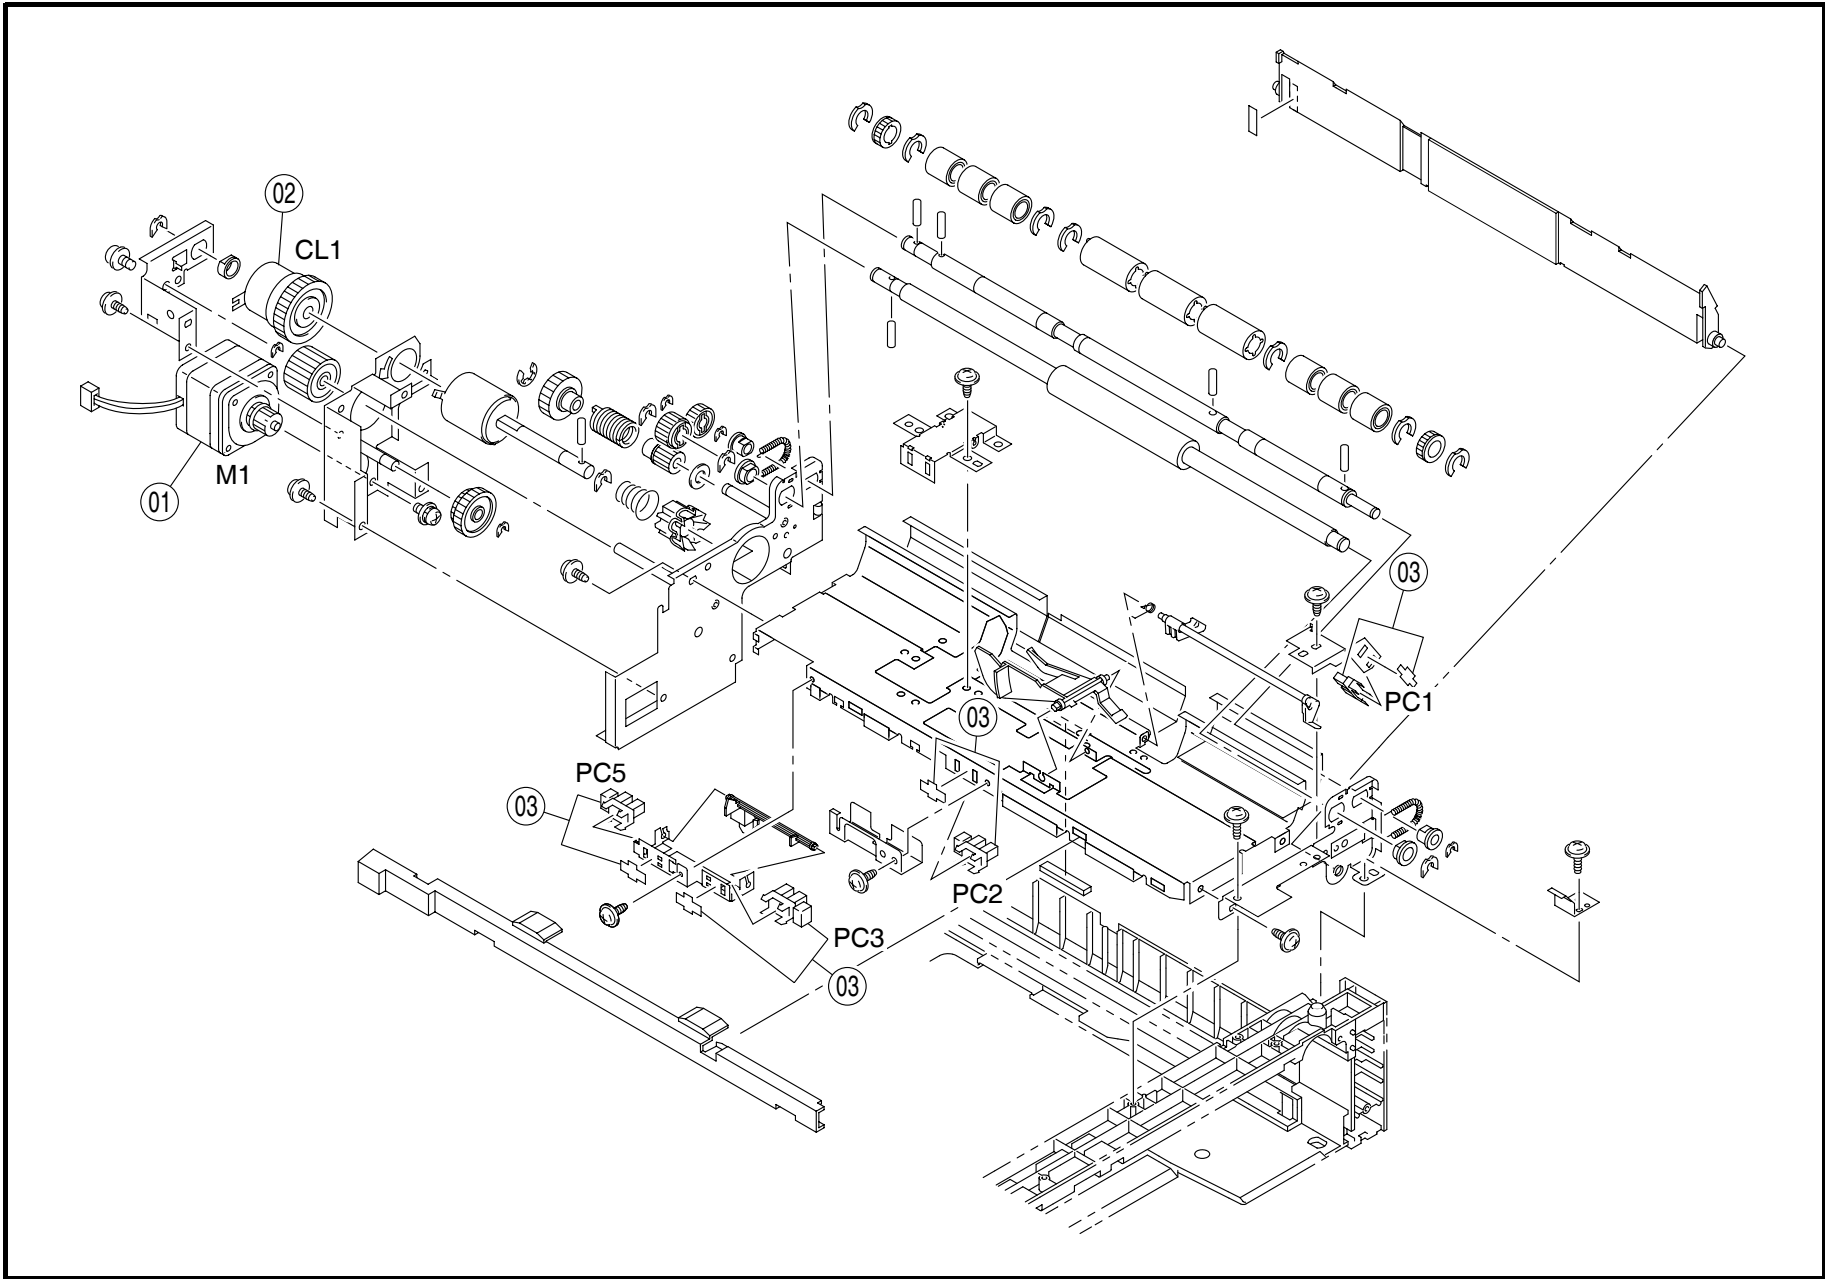

magicolor 7300 PARTS CATALOG (MQ-BV)

PREFACE

1. The part numbers listed in Parts Catalog are those which were assigned to the parts making up the machine at the time machine was originally introduced onto the market.
2. Parts whose INDEX numbers are shown white against a black background in the illustration are those to be used in only certain market areas. These part numbers are given in the lower half part of the list section. Check the SFIX No. listed in SFIX CHART on page II to find which part number is applicable to your own area.
3. Parts whose INDEX numbers are shown black against a white background in the illustration are those to be used in all market areas. These parts are listed on the upper half part of the list section.
4. If "RP" is shown in the REC column of the list section, it indicates that the part is functionally important.
5. All information contained in this Parts Catalog is subject to change.

INDEX	PART NO.	PART NAME	REC	QTY	INDEX	PART NO.	PART NAME	REC	QTY
01	1710543-001	SEPARATE ROLLER ASSY	RP	1					
02	4134-0363-05	CASSETTE TRAY		1					

INDEX	PART NO.	PART NAME	REC	QTY	SFIX

INDEX	PART NO.	PART NAME	REC	QTY	INDEX	PART NO.	PART NAME	REC	QTY
01	4658-0103-02	PWB ASSY ** CONTROL *(PWB-A) *	RP	1					
02	9332-1000-11	PUSHBUTTON SWITCH * SIZE * (SW A-C)	RP	3					
03	4002-0902-01	PHOTO INTERRUPTER ** DOOR SET *(PC4)	RP	1					
04	9332-1710-61	SWITCH * * DRAWER * (SW D)	RP	1					
INDEX	PART NO.	PART NAME	REC	QTY	SFIX				