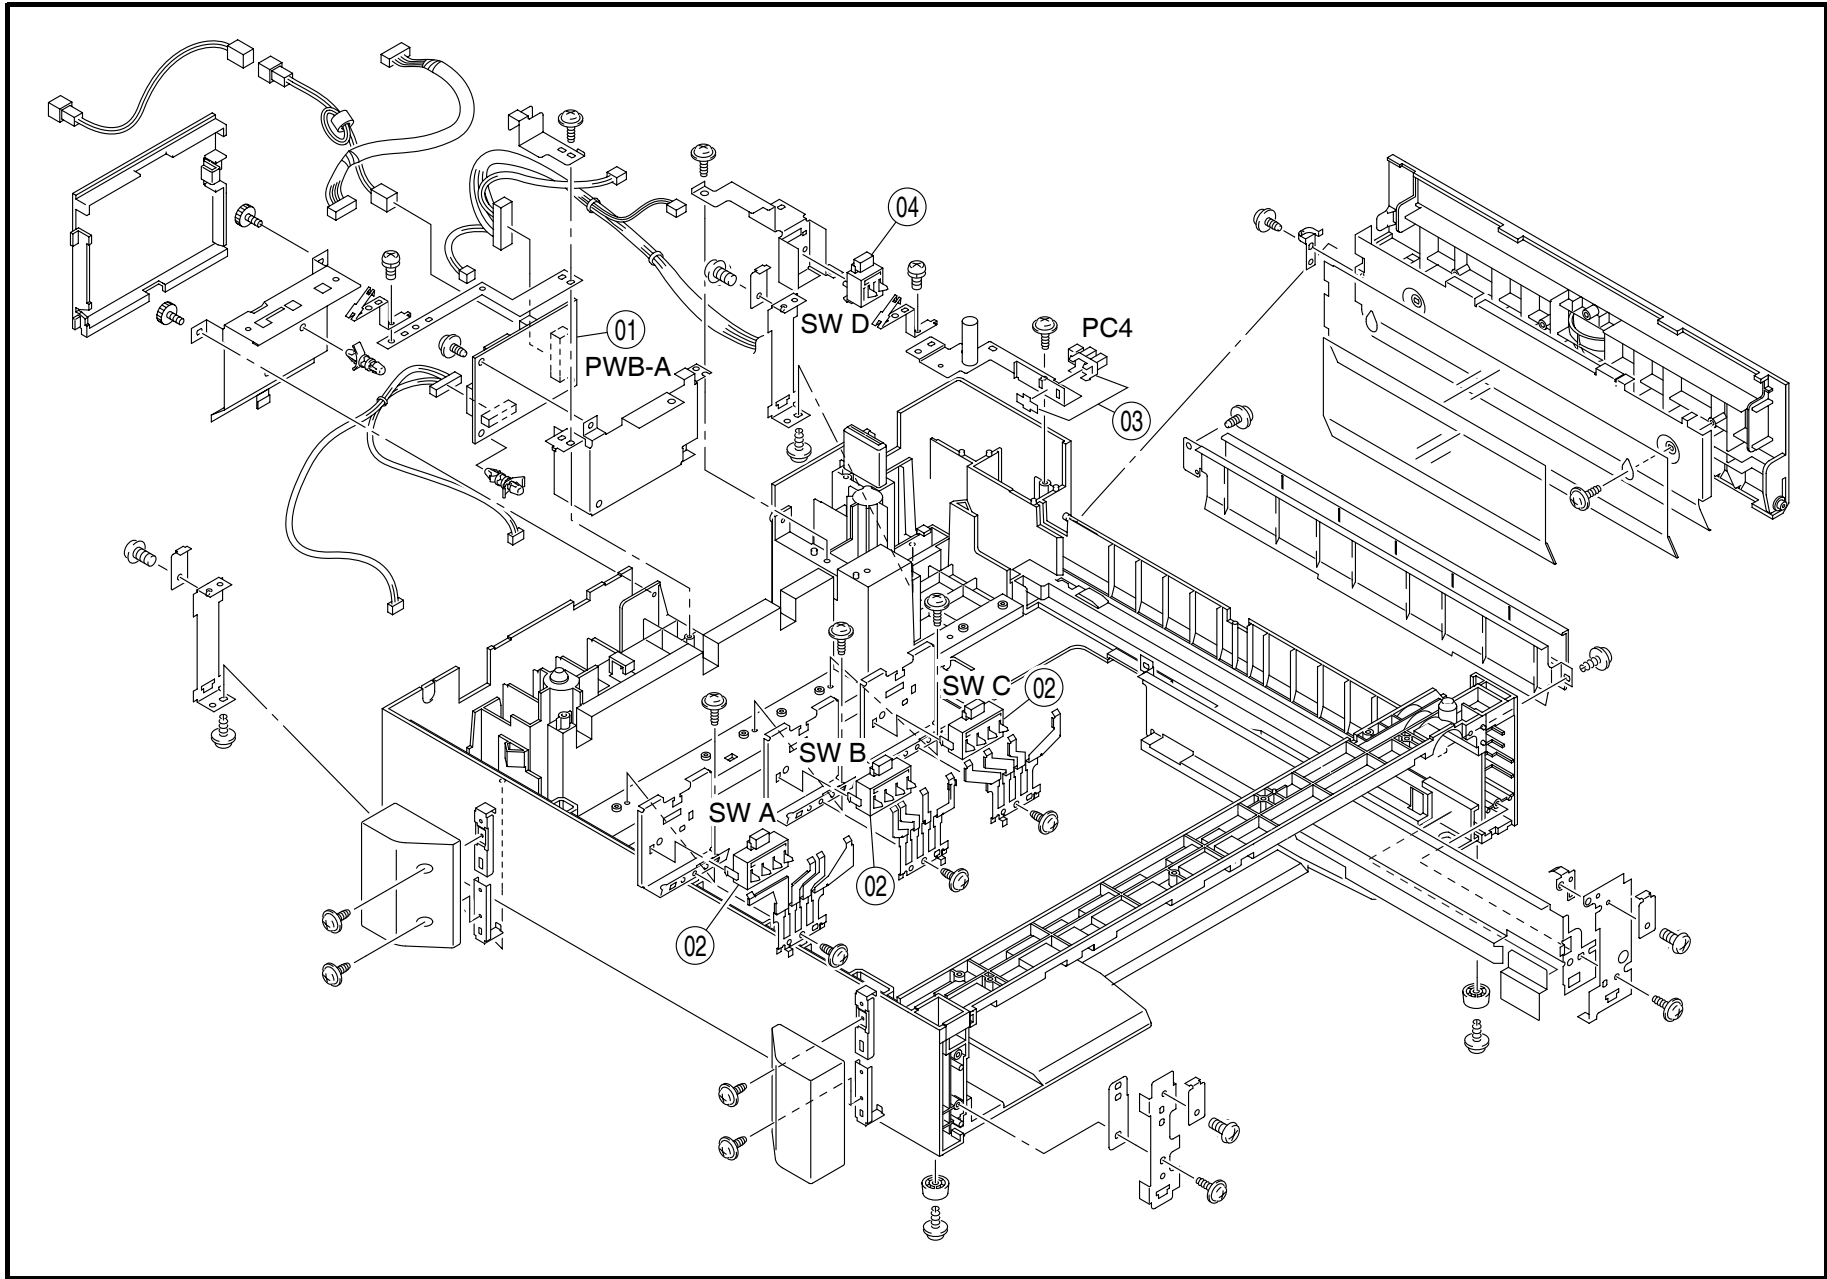

INDEX	PART NO.	PART NAME	REC	QTY	INDEX	PART NO.	PART NAME	REC	QTY
01	4658-0103-02	PWB ASSY ** CONTROL *(PWB-A) *	RP	1					
02	9332-1000-11	PUSHBUTTON SWITCH * SIZE * (SW A-C)	RP	3					
03	4002-0902-01	PHOTO INTERRUPTER ** DOOR SET *(PC4)	RP	1					
04	9332-1710-61	SWITCH * * DRAWER * (SW D)	RP	1					
INDEX	PART NO.	PART NAME	REC	QTY	SFIX