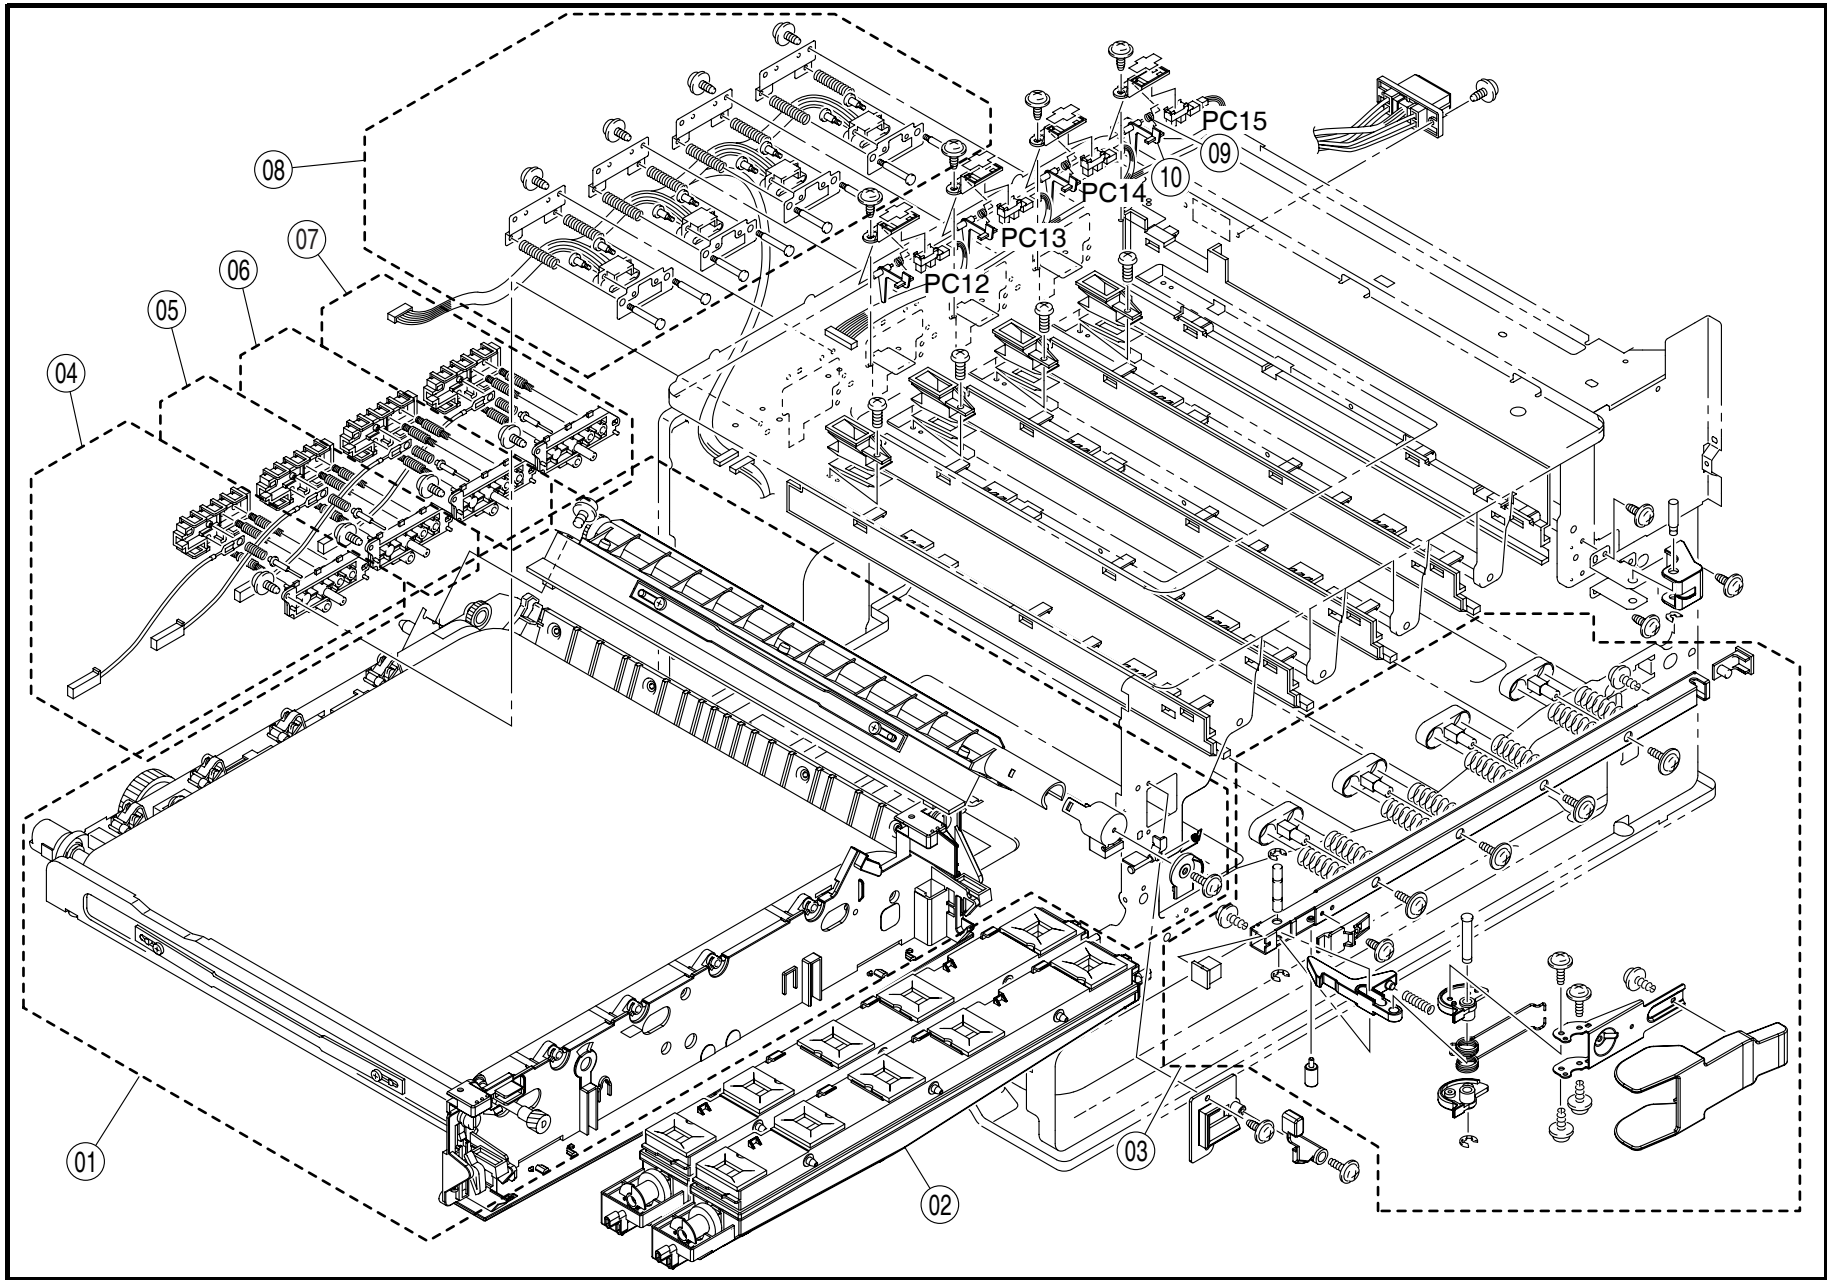

magicolor 7300 PARTS CATALOG (MQ-BV)

PREFACE

1. The part numbers listed in Parts Catalog are those which were assigned to the parts making up the machine at the time machine was originally introduced onto the market.
2. Parts whose INDEX numbers are shown white against a black background in the illustration are those to be used in only certain market areas. These part numbers are given in the lower half part of the list section. Check the SFIX No. listed in SFIX CHART on page II to find which part number is applicable to your own area.
3. Parts whose INDEX numbers are shown black against a white background in the illustration are those to be used in all market areas. These parts are listed on the upper half part of the list section.
4. If "RP" is shown in the REC column of the list section, it indicates that the part is functionally important.
5. All information contained in this Parts Catalog is subject to change.

APRIL 2003

INDEX	PART NO.	PART NAME	REC	QTY	INDEX	PART NO.	PART NAME	REC	QTY
01	4134-0401-02	FRONT COVER ASSY		1					
02	1165-2032-01	OZONE FILTER		1					

INDEX	PART NO.	PART NAME	REC	QTY	SFIX

INDEX	PART NO.	PART NAME	REC	QTY	INDEX	PART NO.	PART NAME	REC	QTY
01	4134-0324-01	VERTICAL TRANSPORT UNIT		1					
02	4134-6114-01	FAN MOTOR * SUCTION * (M13)	RP	1					
03	4134-3521-01	TORSION SPRING	RP	1					
04	4134-3518-01	ACTUATOR	RP	1					
05	4134-3512-02	TORSION SPRING	RP	1					
INDEX	PART NO.	PART NAME	REC	QTY	SFIX				

INDEX	PART NO.	PART NAME	REC	QTY	INDEX	PART NO.	PART NAME	REC	QTY
01	4523-221	TRANSFER UNIT	RP	1					
02	1710533-001	WASTE TONER BOX	RP	1					
03	4134-0345-03	LOCK LEVER ASSY		1					
04	4134-0354-01	HV CONTACT ASSY (K)		1					
05	4134-0353-01	HV CONTACT ASSY (C)		1					
06	4134-0352-01	HV CONTACT ASSY (M)		1					
07	4134-0351-01	HV CONTACT ASSY (Y)		1					
08	4134-0344-02	PU DETECT		1					
09	4134-2076-02	TORSION SPRING	RP	4					
10	4134-2075-02	ACTUATOR	RP	4					
INDEX	PART NO.	PART NAME	REC	QTY	SFIX				