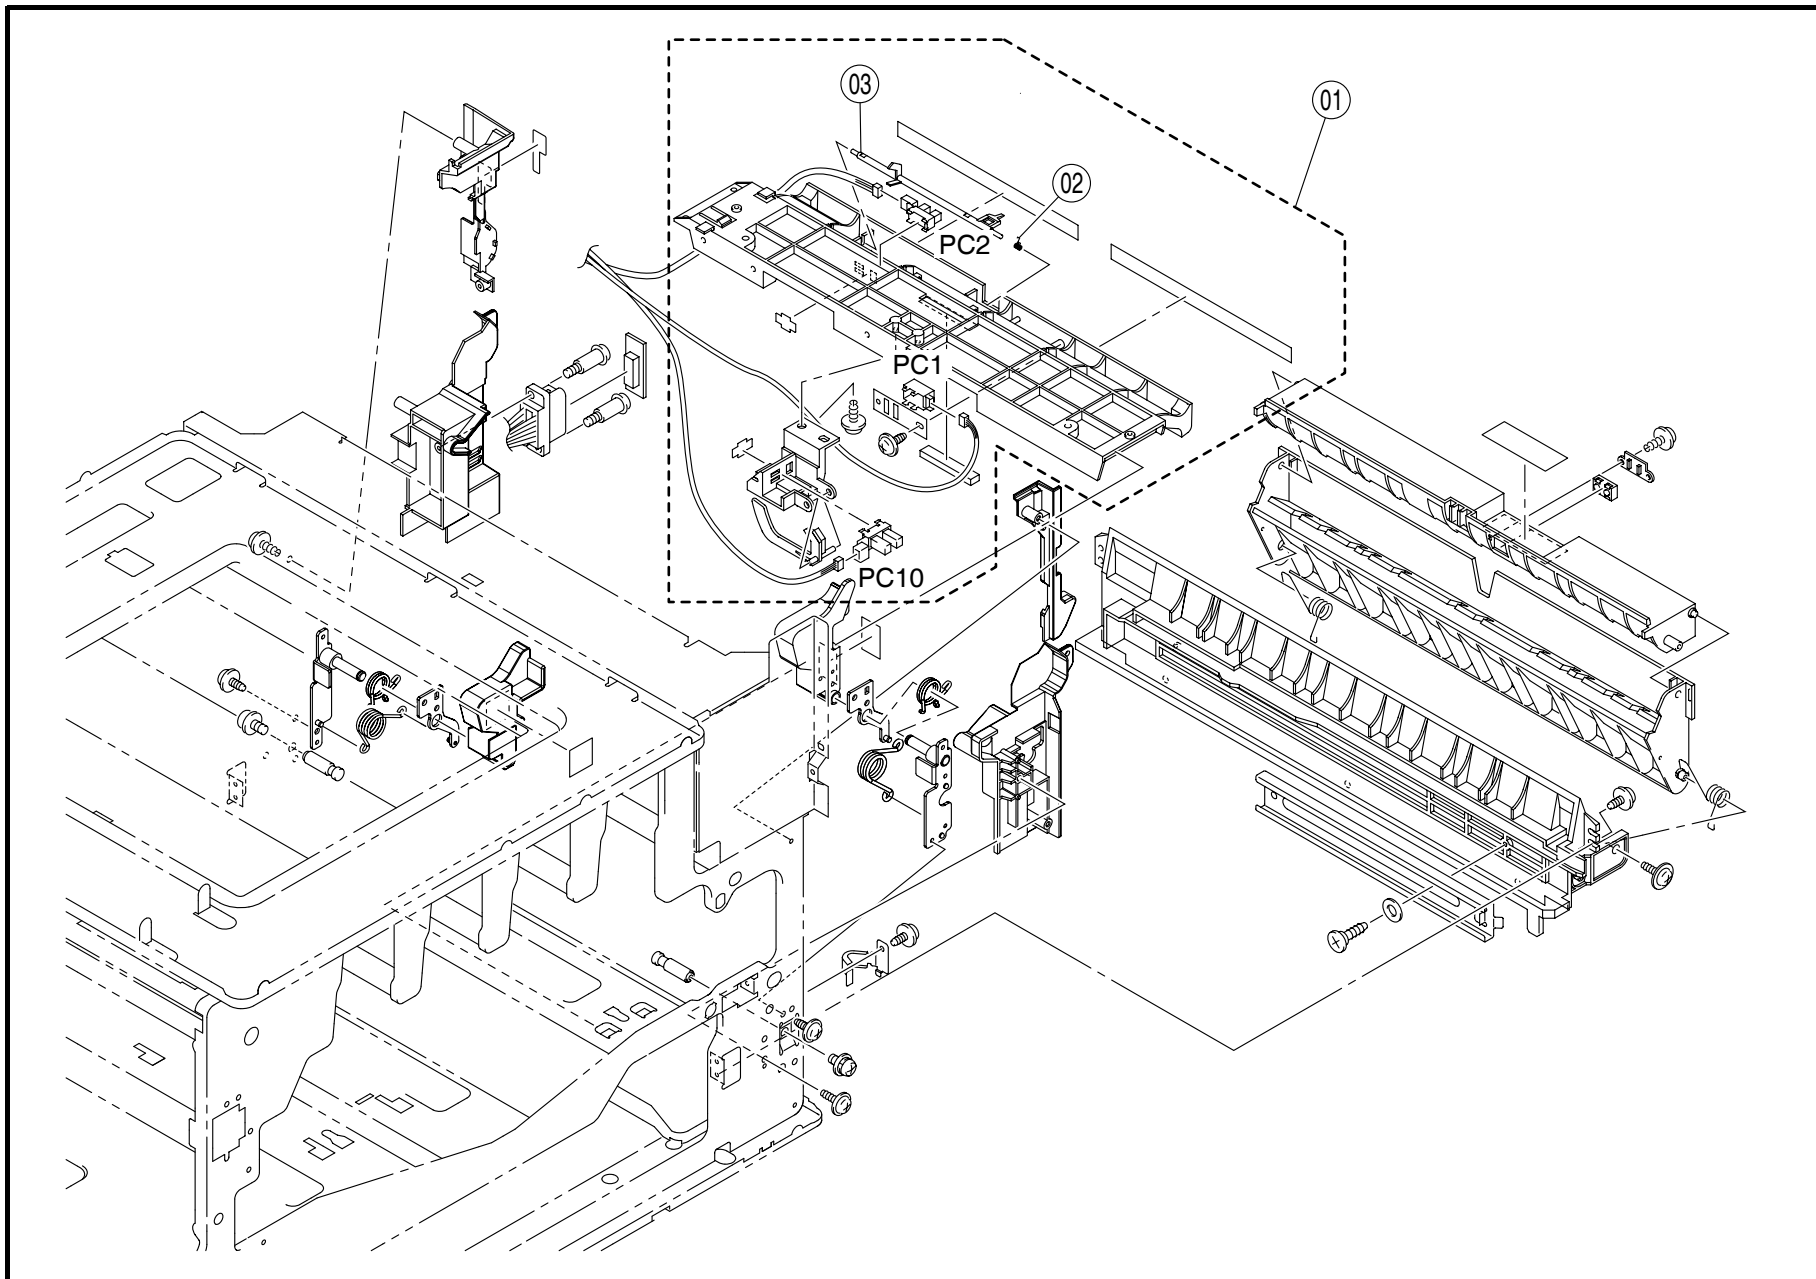

INDEX	PART NO.	PART NAME	REC	QTY	INDEX	PART NO.	PART NAME	REC	QTY
01	4134-0343-02	RESIST GUIDE ASSY		1					
02	4131-0902-01	PHOTO INTERRUPTER ** (PC2.10)	RP	2					
03	4134-3543-02	TORSION SPRING	RP	1					
04	4134-3542-03	ACTUATOR	RP	1					
INDEX	PART NO.	PART NAME	REC	QTY	SFIX