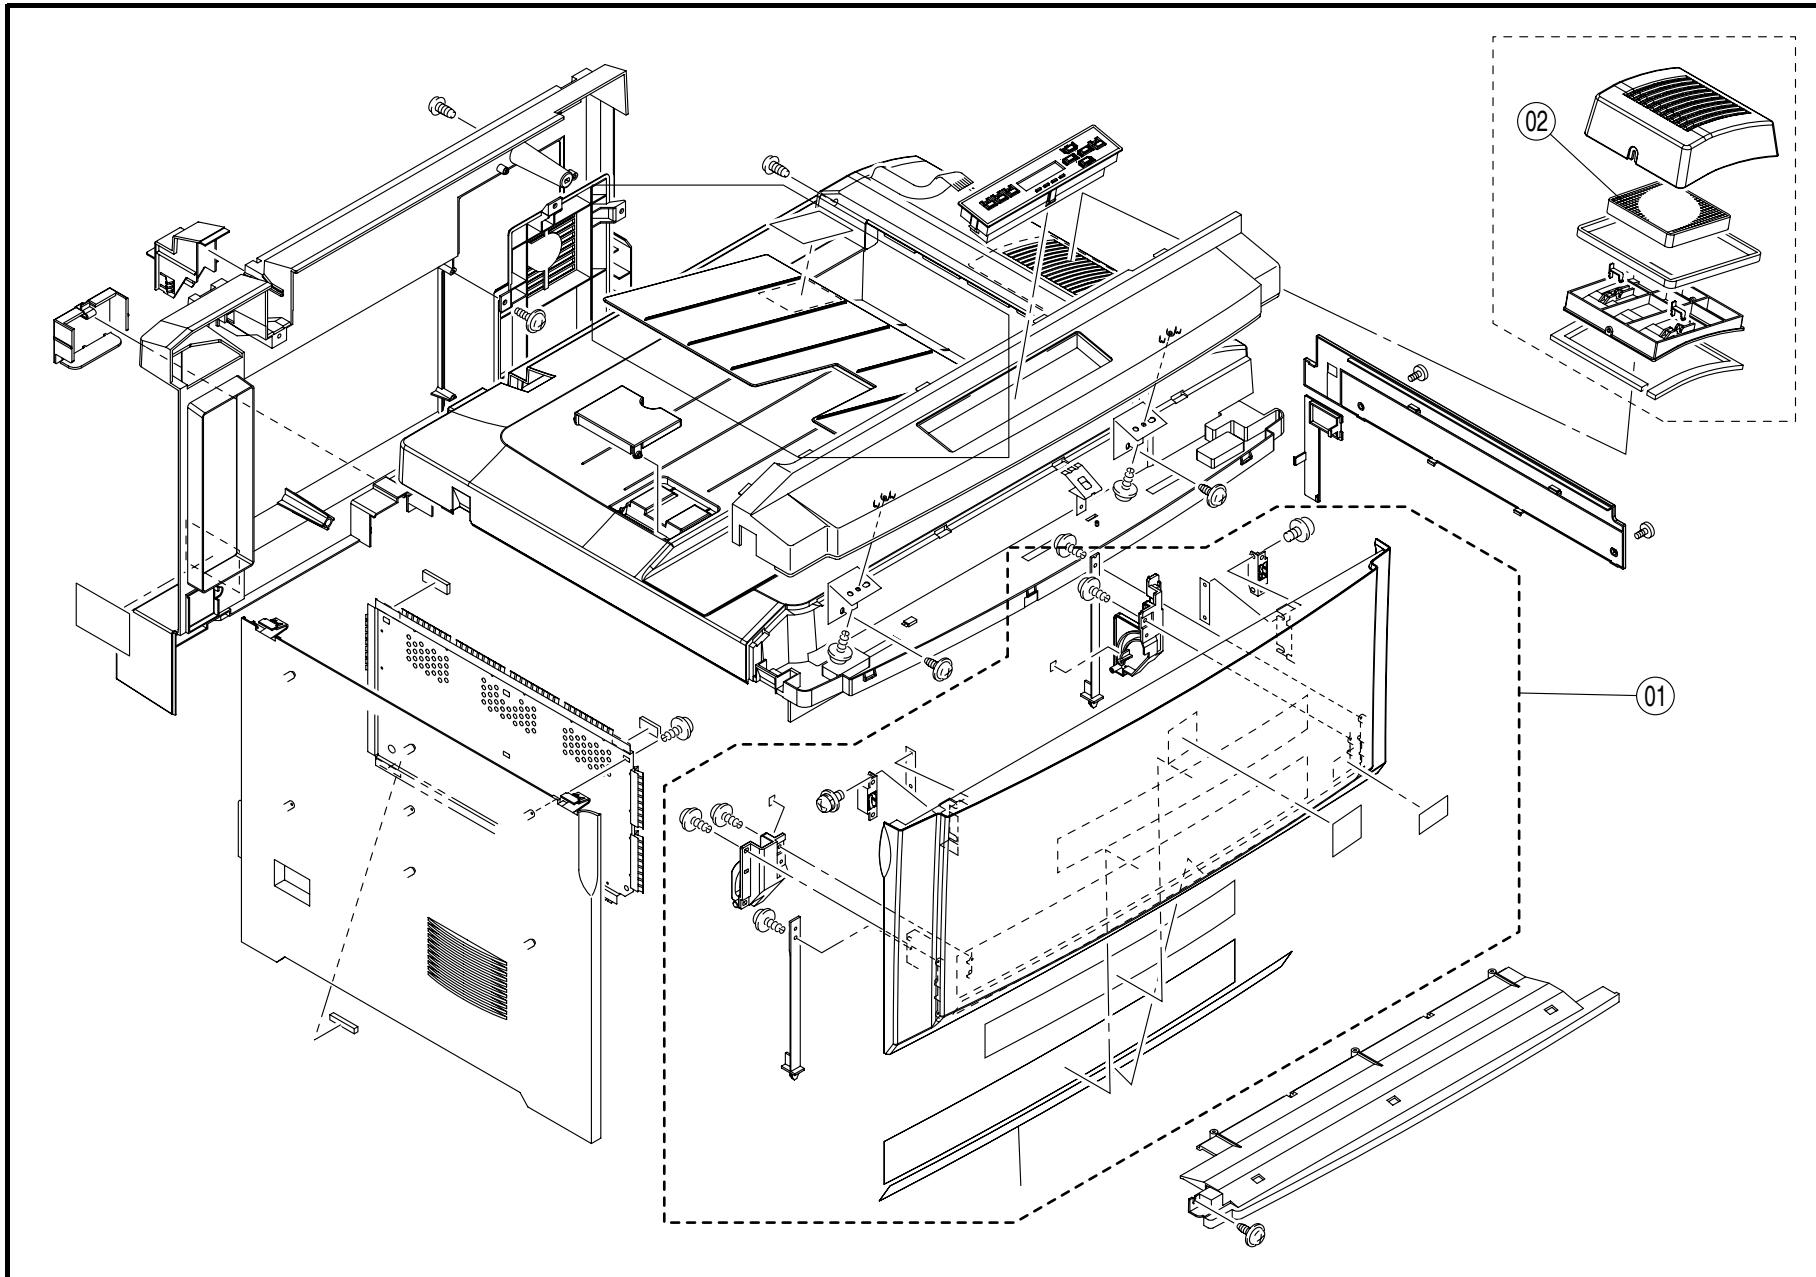

CONTENTS

1.	HOUSING	1
2.	PAPER TRANSPORT SECTION	3
3.	TRANSFER SECTION	5
4.	FRAMES (A)	7
5.	FRAMES (B)	9
6.	FRAMES (C)	11
7.	DRIVE SECTION (A)	13
8.	DRIVE SECTION (B)	15
9.	ELECTRICAL COMPONENTS	17
10.	PAPER EXIT SECTION	19
11.	MULTIPURPOSE CASSETTE	21
12.	HOUSING (2ND CASSETTE)	23
13.	PAPER TAKE-UP SECTION (2ND CASSETTE)	25
14.	PAPER TRAY UNIT (2ND CASSETTE)	27
15.	NUMERICAL INDEX	29

APRIL 2003