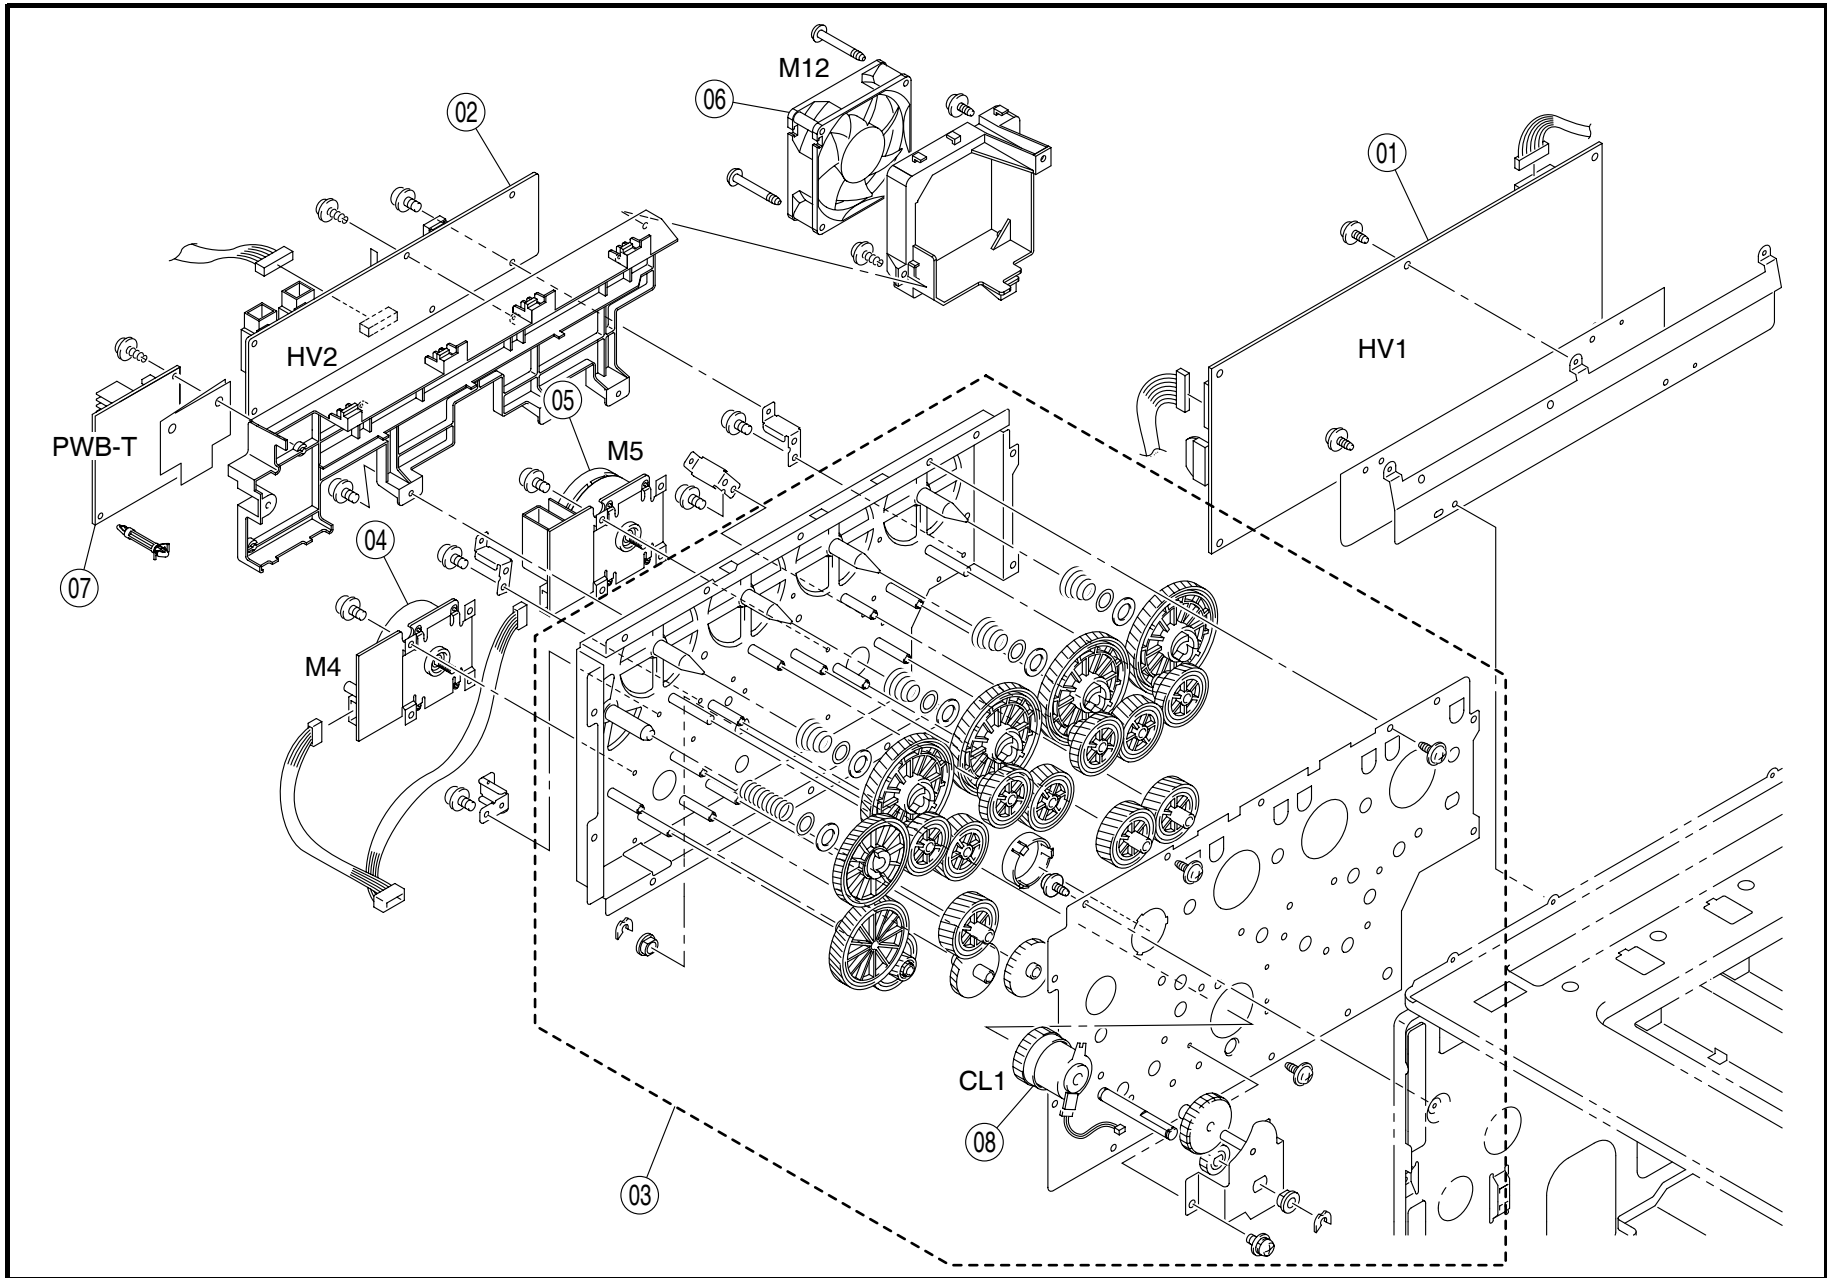

INDEX	PART NO.	PART NAME	REC	QTY	INDEX	PART NO.	PART NAME	REC	QTY
01	4134-6205-01	HV TRANSFORMER * * (HV1)	RP	1					
02	4134-6206-01	HV TRANSFORMER * * (HV2)	RP	1					
03	4134-0336-02	DRIVE ASSY		1					
04	4134-6102-01	MOTOR * P/U DRIVE ** (M4)	RP	1					
05	4134-6101-01	MOTOR * P/U DRIVE ** (M5)	RP	1					
06	4134-6111-01	FAN MOTOR * P/U COOL ** (M12)	RP	1					
07	4134-0118-02	PWB ASSY ** HEATER * * (PWB-T)	RP	1					
08	4134-6210-01	CLUTCH * TRANSFER ** (CL1)	RP	1					
INDEX	PART NO.	PART NAME	REC	QTY	SFIX