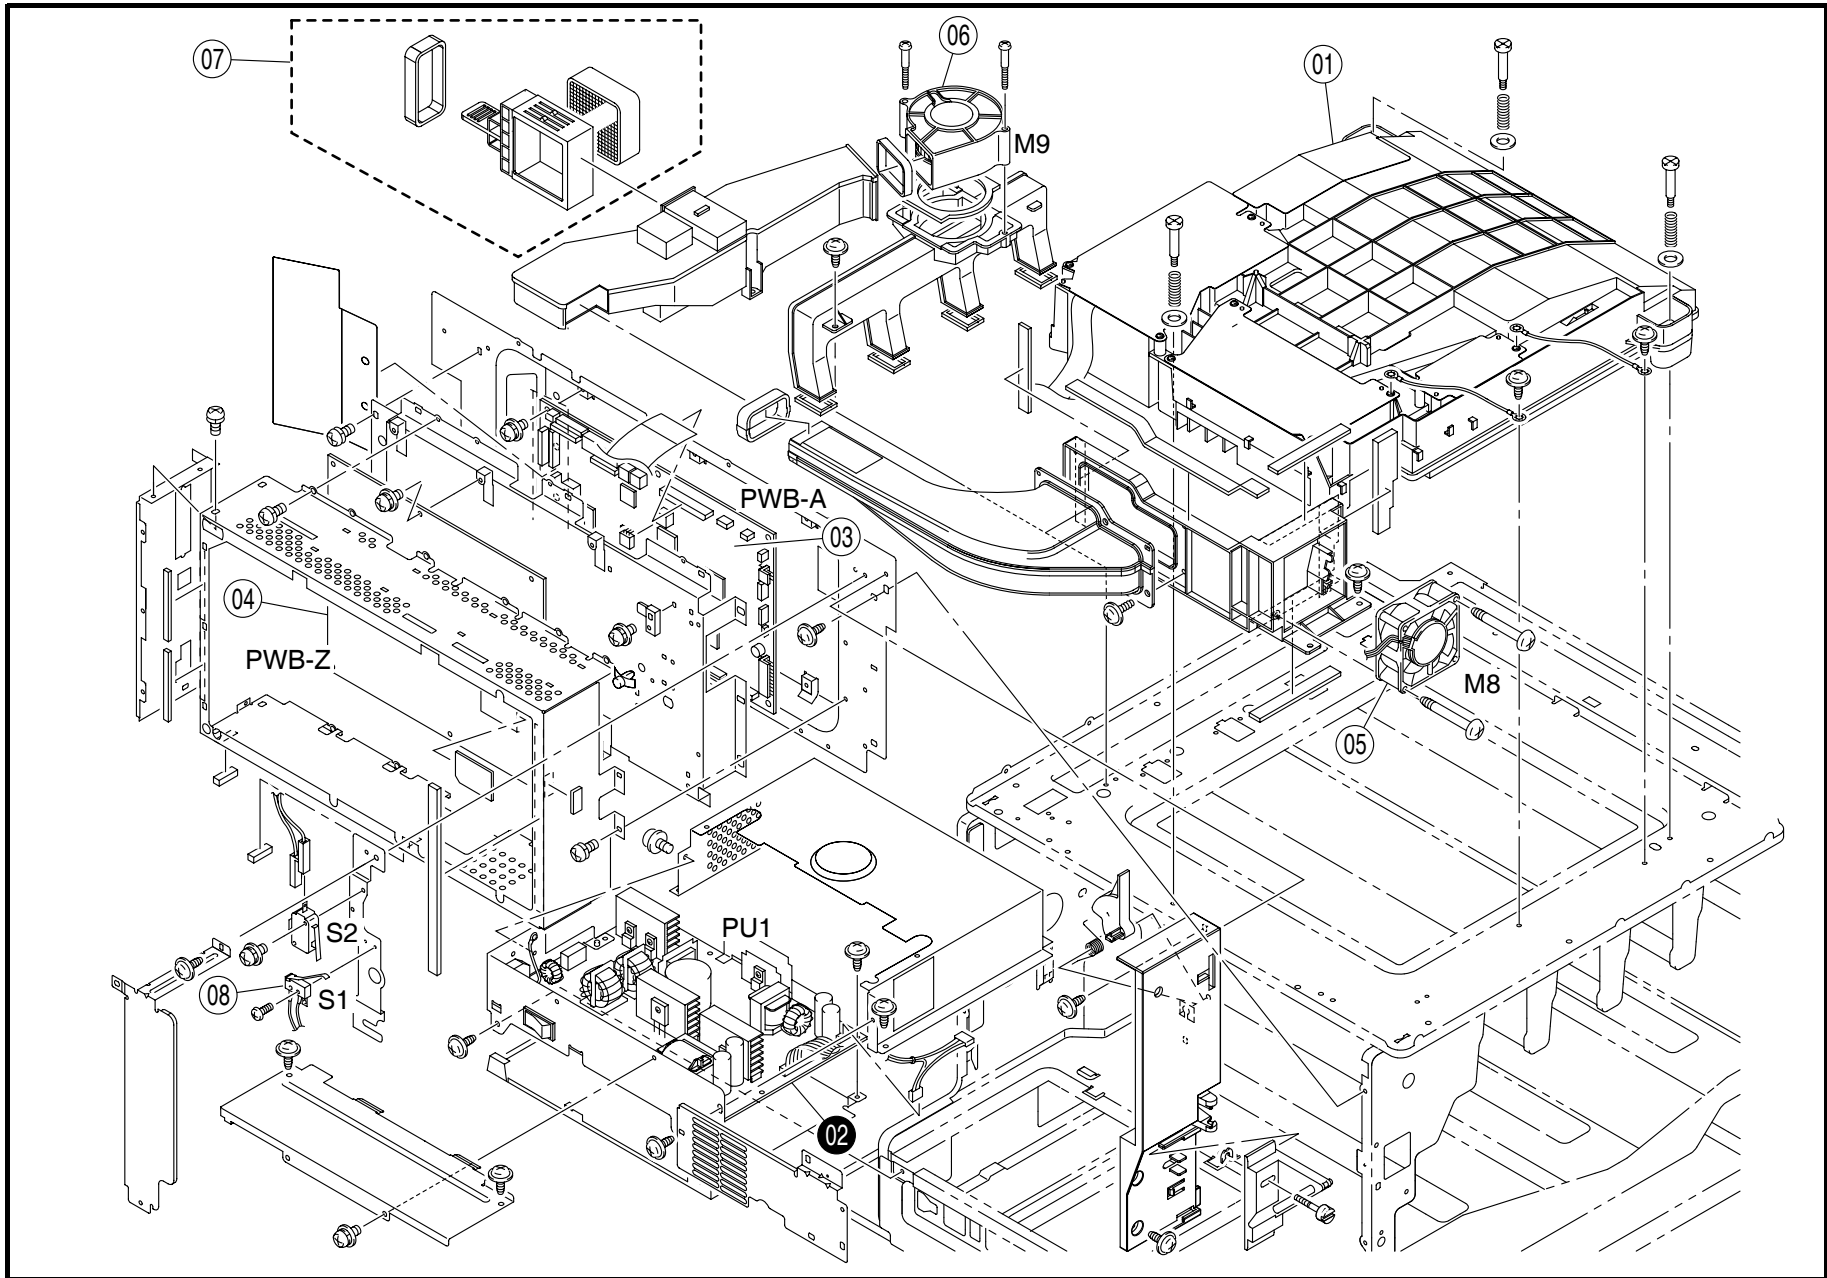

INDEX	PART NO.	PART NAME	REC	QTY	INDEX	PART NO.	PART NAME	REC	QTY
01	4134-0752-01	P/H ASSY	RP	1					
03	4134-0104-02	PWB ASSY ** (PWB-A)	RP	1					
04	4134-6062-01	PWB ASSY ** (PWB-Z)	RP	1					
05	4134-6113-01	FAN MOTOR * P/H COOL ** (M8)	RP	1					
06	9313-1910-61	FAN MOTOR * OZONE FAN * (M9)	RP	1					
07	4134-0417-01	OZONE FILTER ASSY		1					
08	4134-6860-02	WIRE HARNESS ASSY *FRONT DOOR * (S1)	RP	1					
INDEX	PART NO.	PART NAME	REC	QTY	SFIX				
02	4134-6203-02	POWER SUPPLY (220V) * (PU1)	RP	1					
02	4134-6202-02	POWER SUPPLY (110V) * (PU1)	RP	1