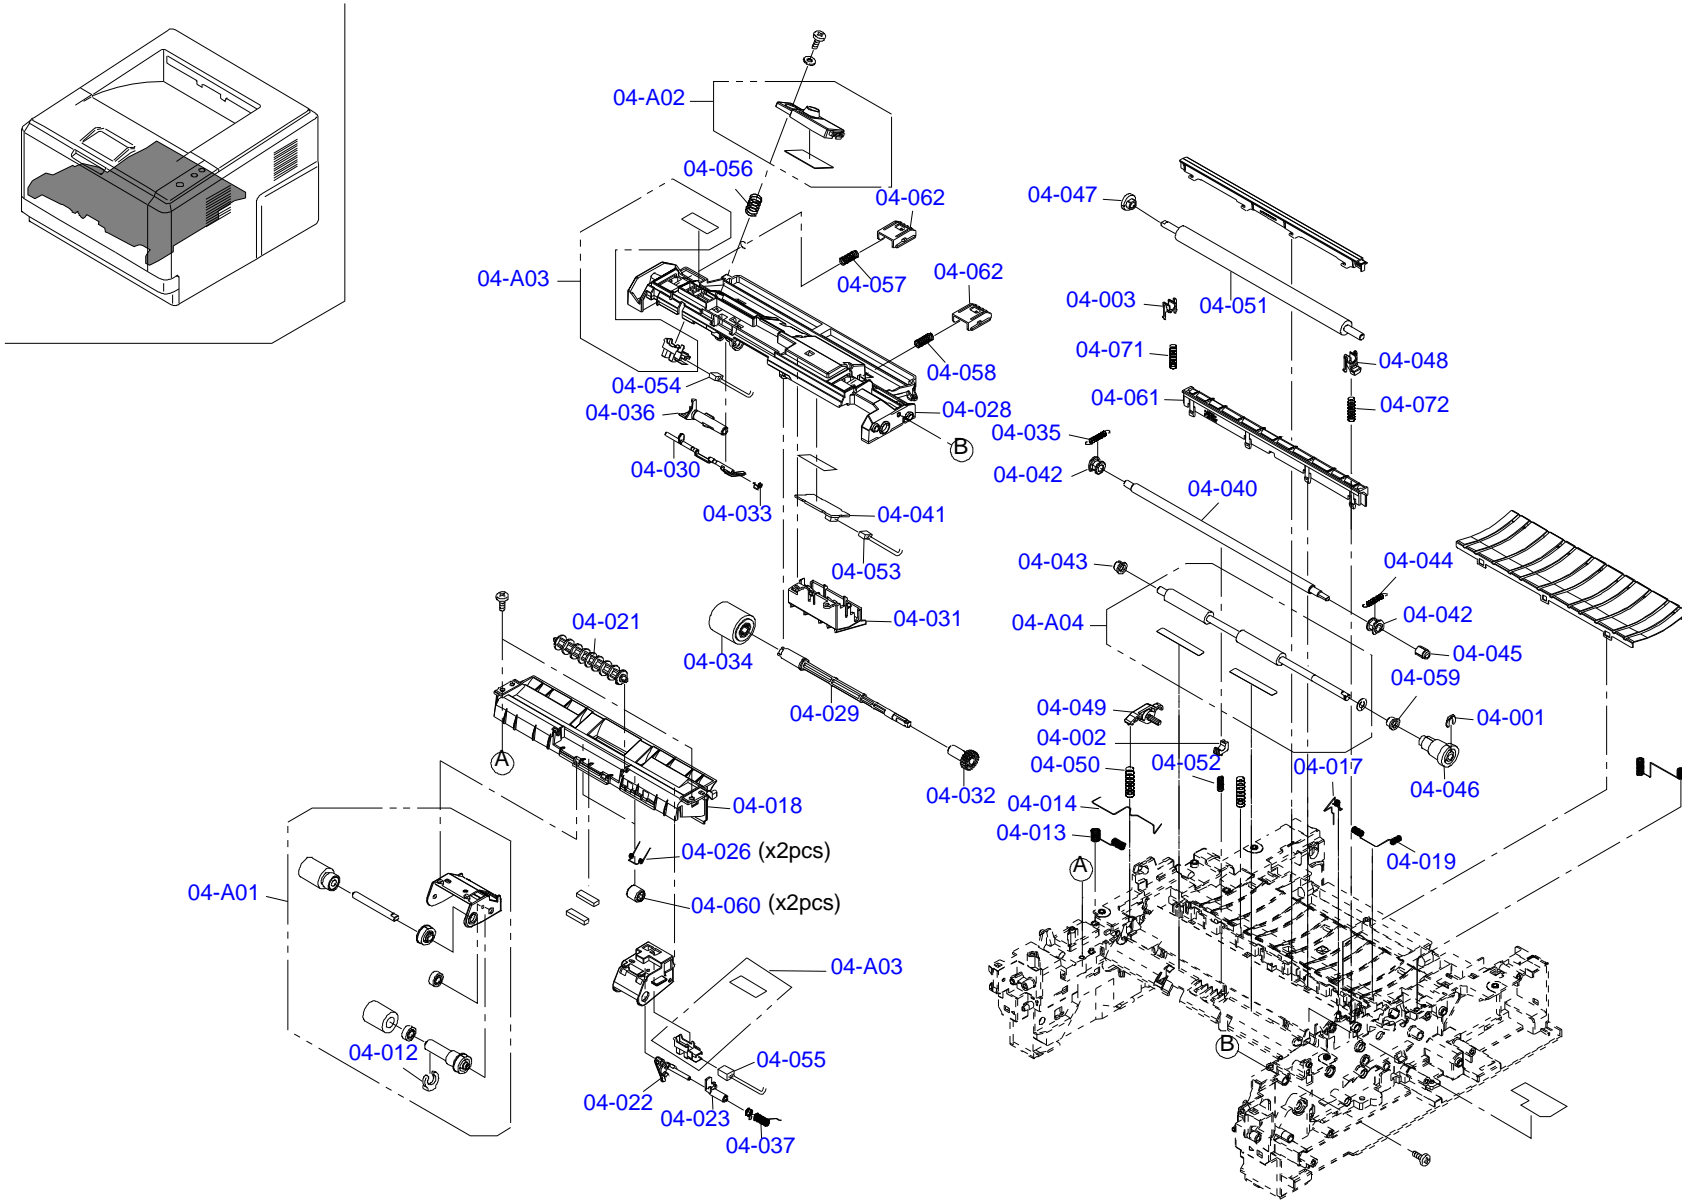

CA07-CASE-011

Only numbered Service Parts are available.

FOR EPSON AcuLaser M2000D/DN, EPSON AcuLaser M2010D/DN, LP-S300/LP-S300N NO.01 Rev.01 CA07

CA07-MECH-041

Only numbered Service Parts are available.

CA07-MECH-061

Only numbered Service Parts are available.

CA07-MECH-071

Only numbered Service Parts are available.

FOR EPSON AcuLaser M2000D/DN, EPSON AcuLaser M2010D/DN, LP-S300/LP-S300N NO.08 Rev.01 CA07