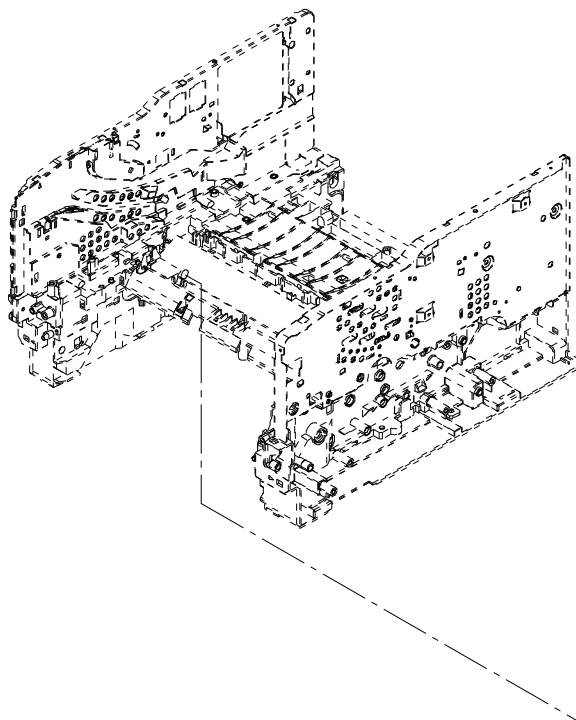

CA07-MECH-091

Only numbered Service Parts are available.

FOR EPSON AcuLaser M2000D/DN, EPSON AcuLaser M2010D/DN, LP-S300/LP-S300N NO.10 Rev.01 CA07

Part Code	Part Name	Ref No.	Category	Qty	Remark
4111720	SETTING UP MANUAL	NONFIG	Accessories	1	ETT
1484045	STOPPER PAPER	01-005	Case	1	
1498674	COVER LEFT	01-014	Case	1	
1484043	COVER RIGHT	01-015	Case	1	
1484044	COVER DIMM	01-016	Case	1	
1488869	SCREW BOX	01-017	Case	1	
1484041	COVER TOP SUB ASSY SP	01-A01	Case	1	
1498673	LID TOP SP ASIA	01-A02	Case	1	
1484046	COVER FRONT SP	01-A03	Case	1	
2121072	PANEL ASSY SP	01-A04	Case	1	
2120851	BOARD ASSY,MAIN	11-001	Electronic Parts	1	
2121081	SWITCHING REGULATOR 120V	11-002	Electronic Parts	1	
1489373	LEVER LOCK CASSETTE	11-003	Electronic Parts	1	
1489374	SPRING INTERLOCK SW	11-005	Electronic Parts	1	
1489375	PIN CASSETTE	11-006	Electronic Parts	1	
1489376	SPRING PIN CASSETTE	11-007	Electronic Parts	1	
1489377	COVER BASE LOW	11-011	Electronic Parts	1	
1489378	SPRING LOCK CASSETTE	11-012	Electronic Parts	2	
1489379	LEVER LOCK CASSETTE L	11-013	Electronic Parts	1	
1489380	BKT FAN R	11-014	Electronic Parts	1	
1489381	HOLDER PIN CASSETTE	11-018	Electronic Parts	1	
1489382	SPRING EARTH FAN	11-020	Electronic Parts	1	
2121968	MOTOR FAN 80	11-021	Electronic Parts	1	
2121968	MOTOR FAN 80	11-024	Electronic Parts	1	
2121079	HIGH VOLTAGE UNIT	11-027	Electronic Parts	1	
2121969	CONN.CORD ASSY CONTROL-H.V.UNIT S03391	11-028	Electronic Parts	1	
2121970	CONN.CORD ASSY CONTROL-H.V.UNIT S03392	11-029	Electronic Parts	1	
2121971	CONN.CORD ASSY PWS-INLET S03238	11-030	Electronic Parts	1	
2121972	CONN.CORD ASSY CONTROL-ERASER S03252	11-031	Electronic Parts	1	
2123002	POWER CORD 110	11-032	Electronic Parts	1	
2122735	MOTOR FAN 80 ASSY SP	11-A01	Electronic Parts	1	
1488870	LOCK COVER TOP R	02-001	Mechanism Parts	2	
1488871	SP BOTTOM MPF L	02-002	Mechanism Parts	1	
1488872	SEPARATOR MPF ASSY	02-003	Mechanism Parts	1	
1488873	GUIDE TURN MPF	02-004	Mechanism Parts	1	
1488874	LOCK COVER	02-005	Mechanism Parts	2	
1488876	BASE MPF	02-009	Mechanism Parts	1	
1488877	GUIDE MPF R	02-010	Mechanism Parts	1	
1488878	GUIDE MPF L	02-011	Mechanism Parts	1	
1488879	GEAR MPF /A-49 MPF A4	02-012	Mechanism Parts	1	
1488880	FOOT /43307C0007 A4	02-013	Mechanism Parts	2	
1488881	LEVER STOPPER DLP	02-014	Mechanism Parts	1	
1488882	SPRING STOPPER DLP	02-015	Mechanism Parts	1	
1488883	PLATE CONTACT MC	02-017	Mechanism Parts	1	
1488884	SPRING MC	02-018	Mechanism Parts	1	
1488885	PLATE EARTH DRUM	02-019	Mechanism Parts	1	
1488886	SPRING EARTH DU FEED	02-020	Mechanism Parts	1	
1488887	SPRING EARTH DU PLATE	02-021	Mechanism Parts	1	