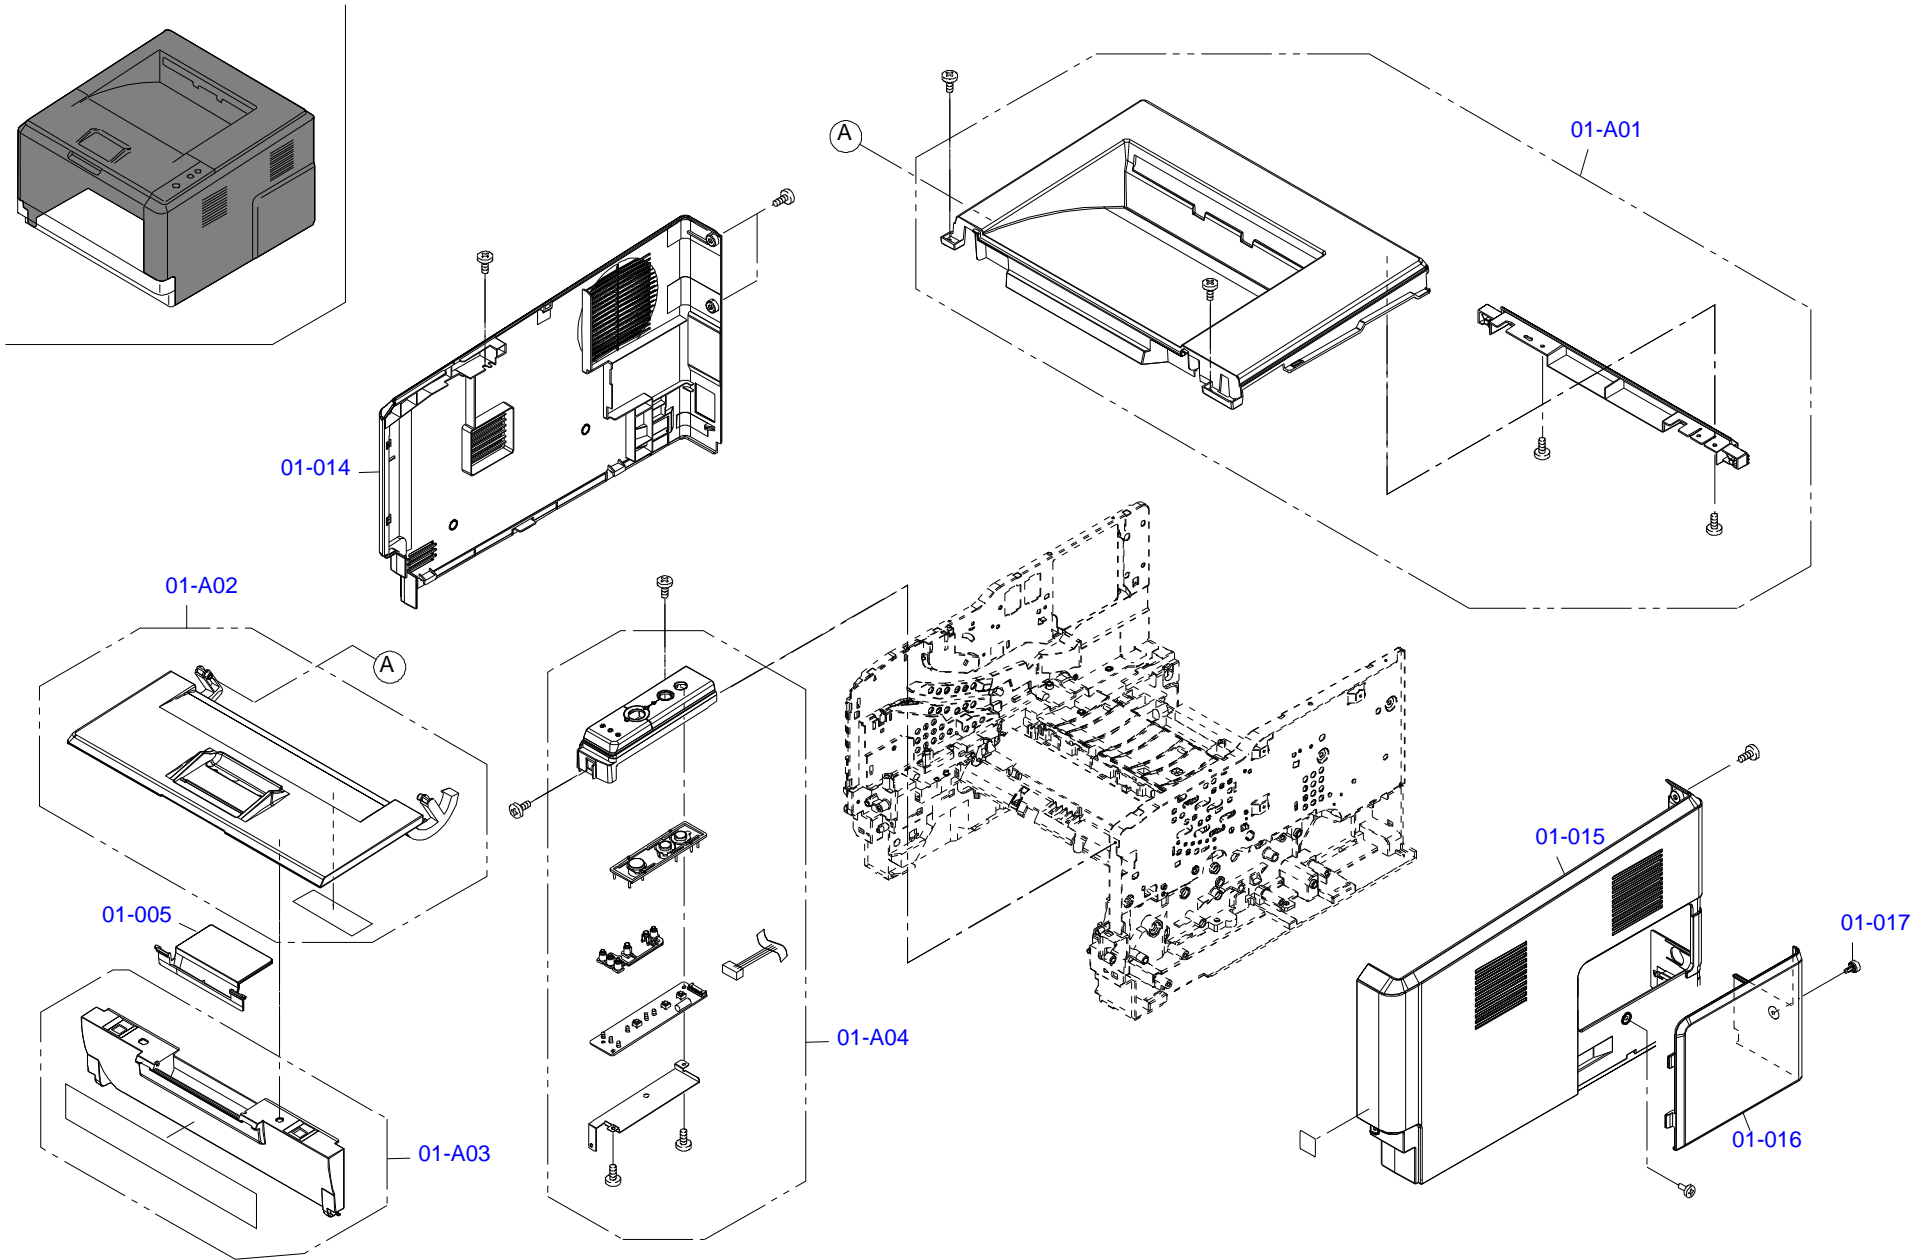

CA07-CASE-011

Only numbered Service Parts are available.

FOR EPSON AcuLaser M2000D/DN, EPSON AcuLaser M2010D/DN, LP-S300/LP-S300N NO.01 Rev.01 CA07

CA07-MECH-041

Only numbered Service Parts are available.