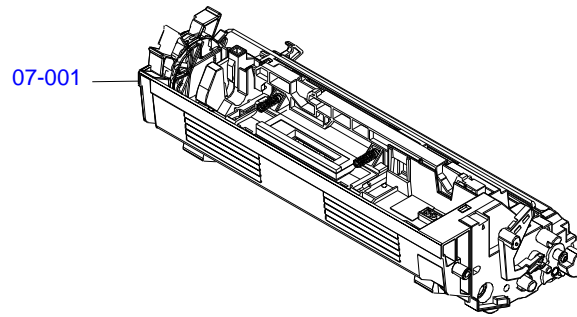

Only numbered Service Parts are available.