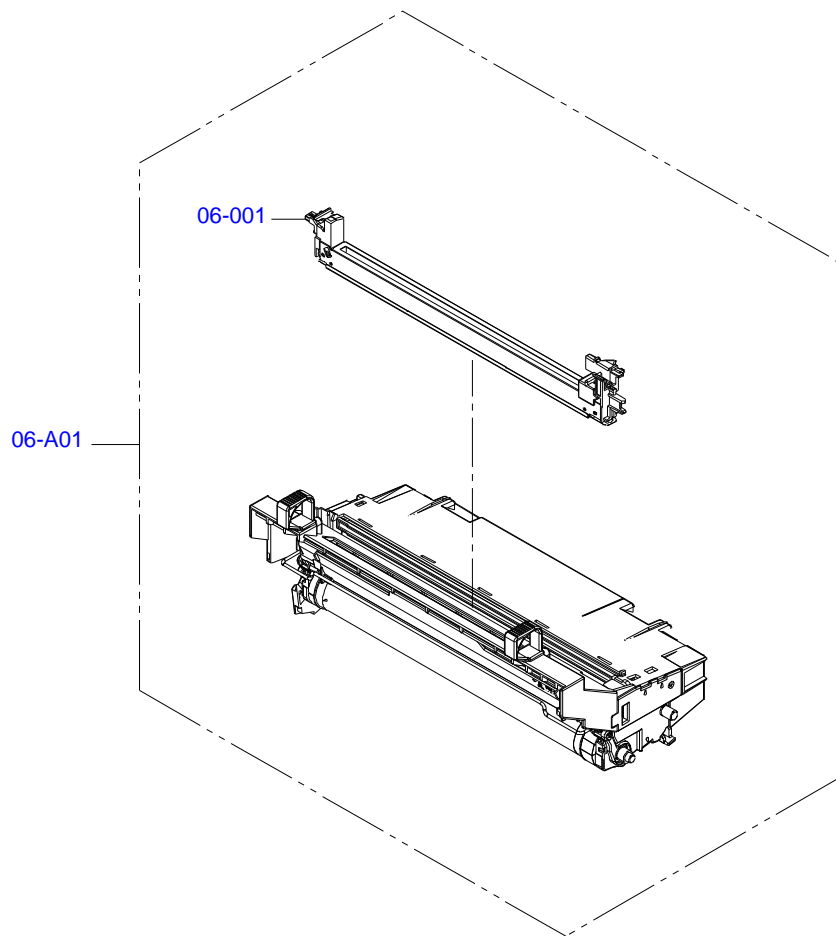

CA07-MECH-051

Only numbered Service Parts are available.

FOR EPSON AcuLaser M2000D/DN,EPSON AcuLaser M2010D/DN,LP-S300/LP-S300N NO.06 Rev.01 CA07