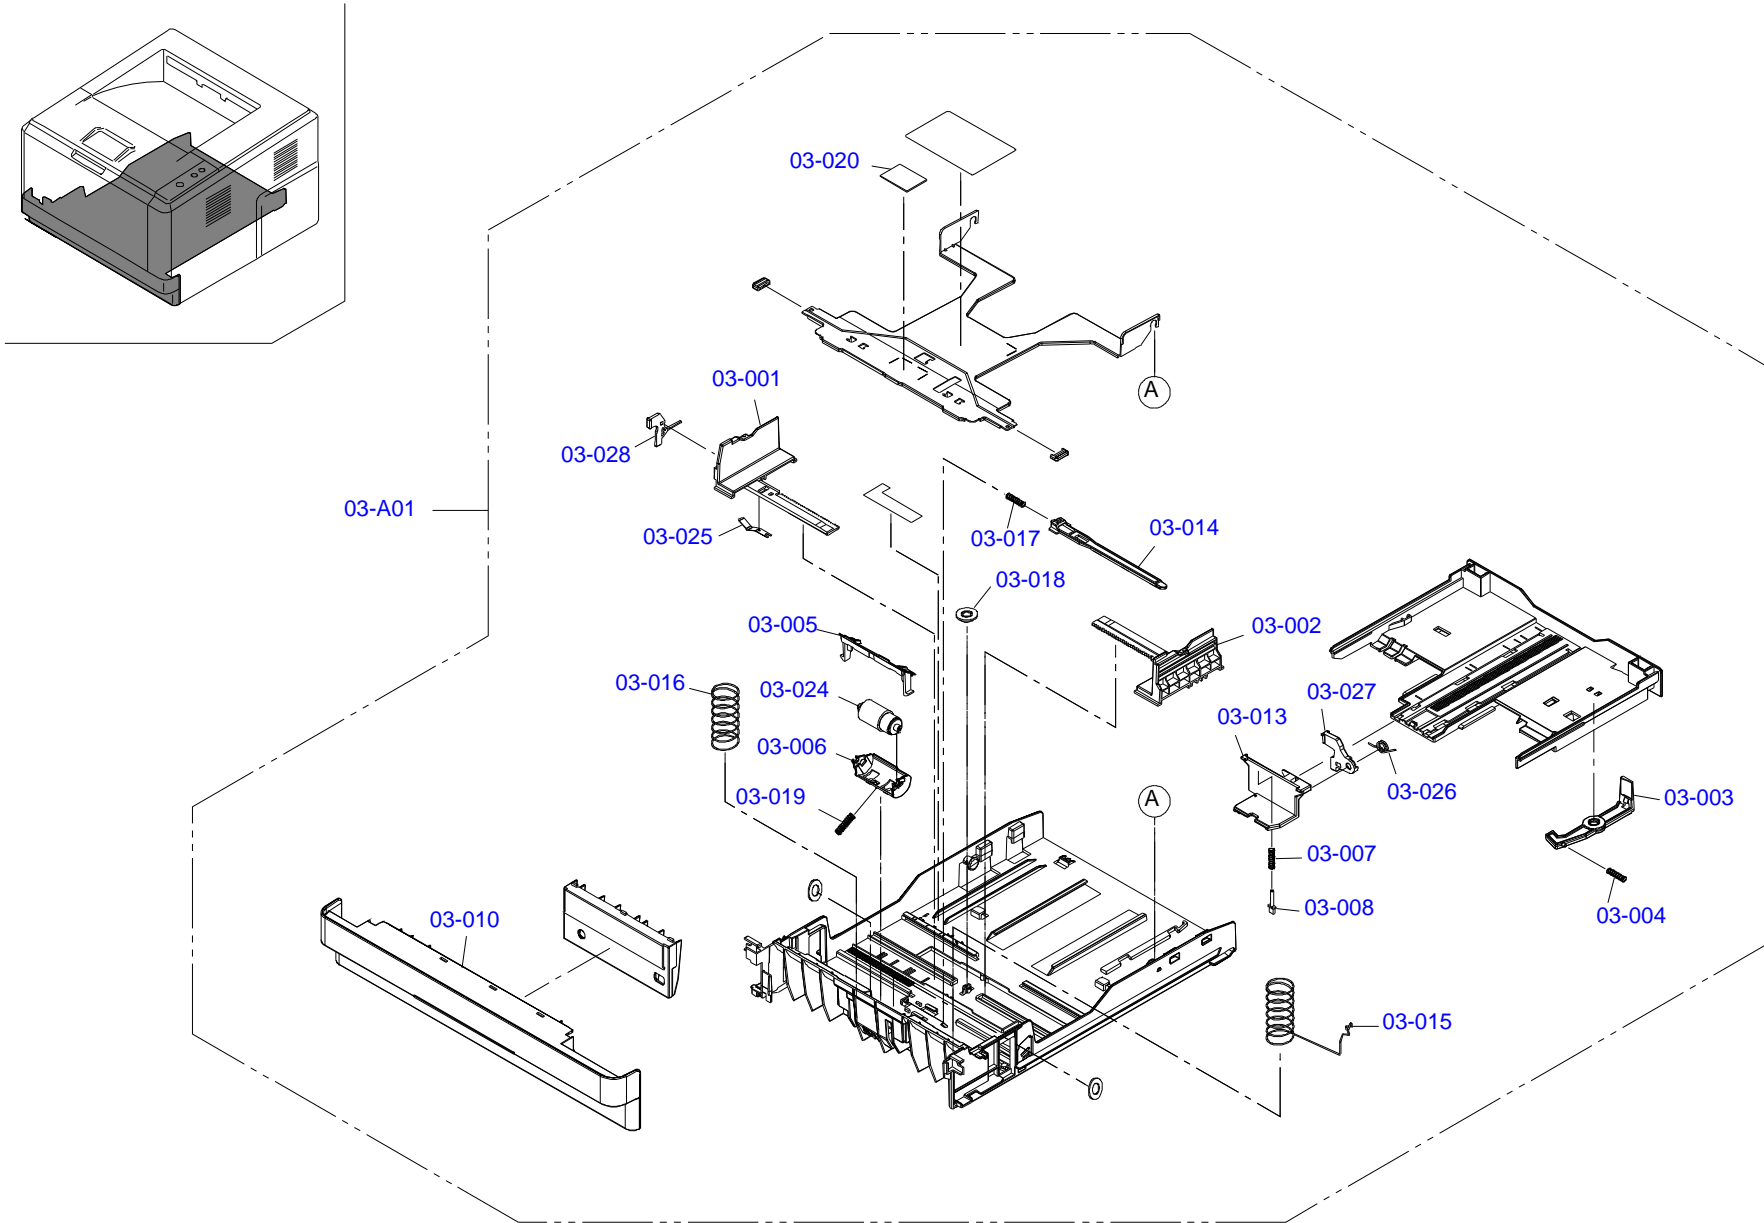

CA07-CASE-011

Only numbered Service Parts are available.

FOR EPSON AcuLaser M2000D/DN, EPSON AcuLaser M2010D/DN, LP-S300/LP-S300N NO.01 Rev.01 CA07

CA07-MECH-041

Only numbered Service Parts are available.