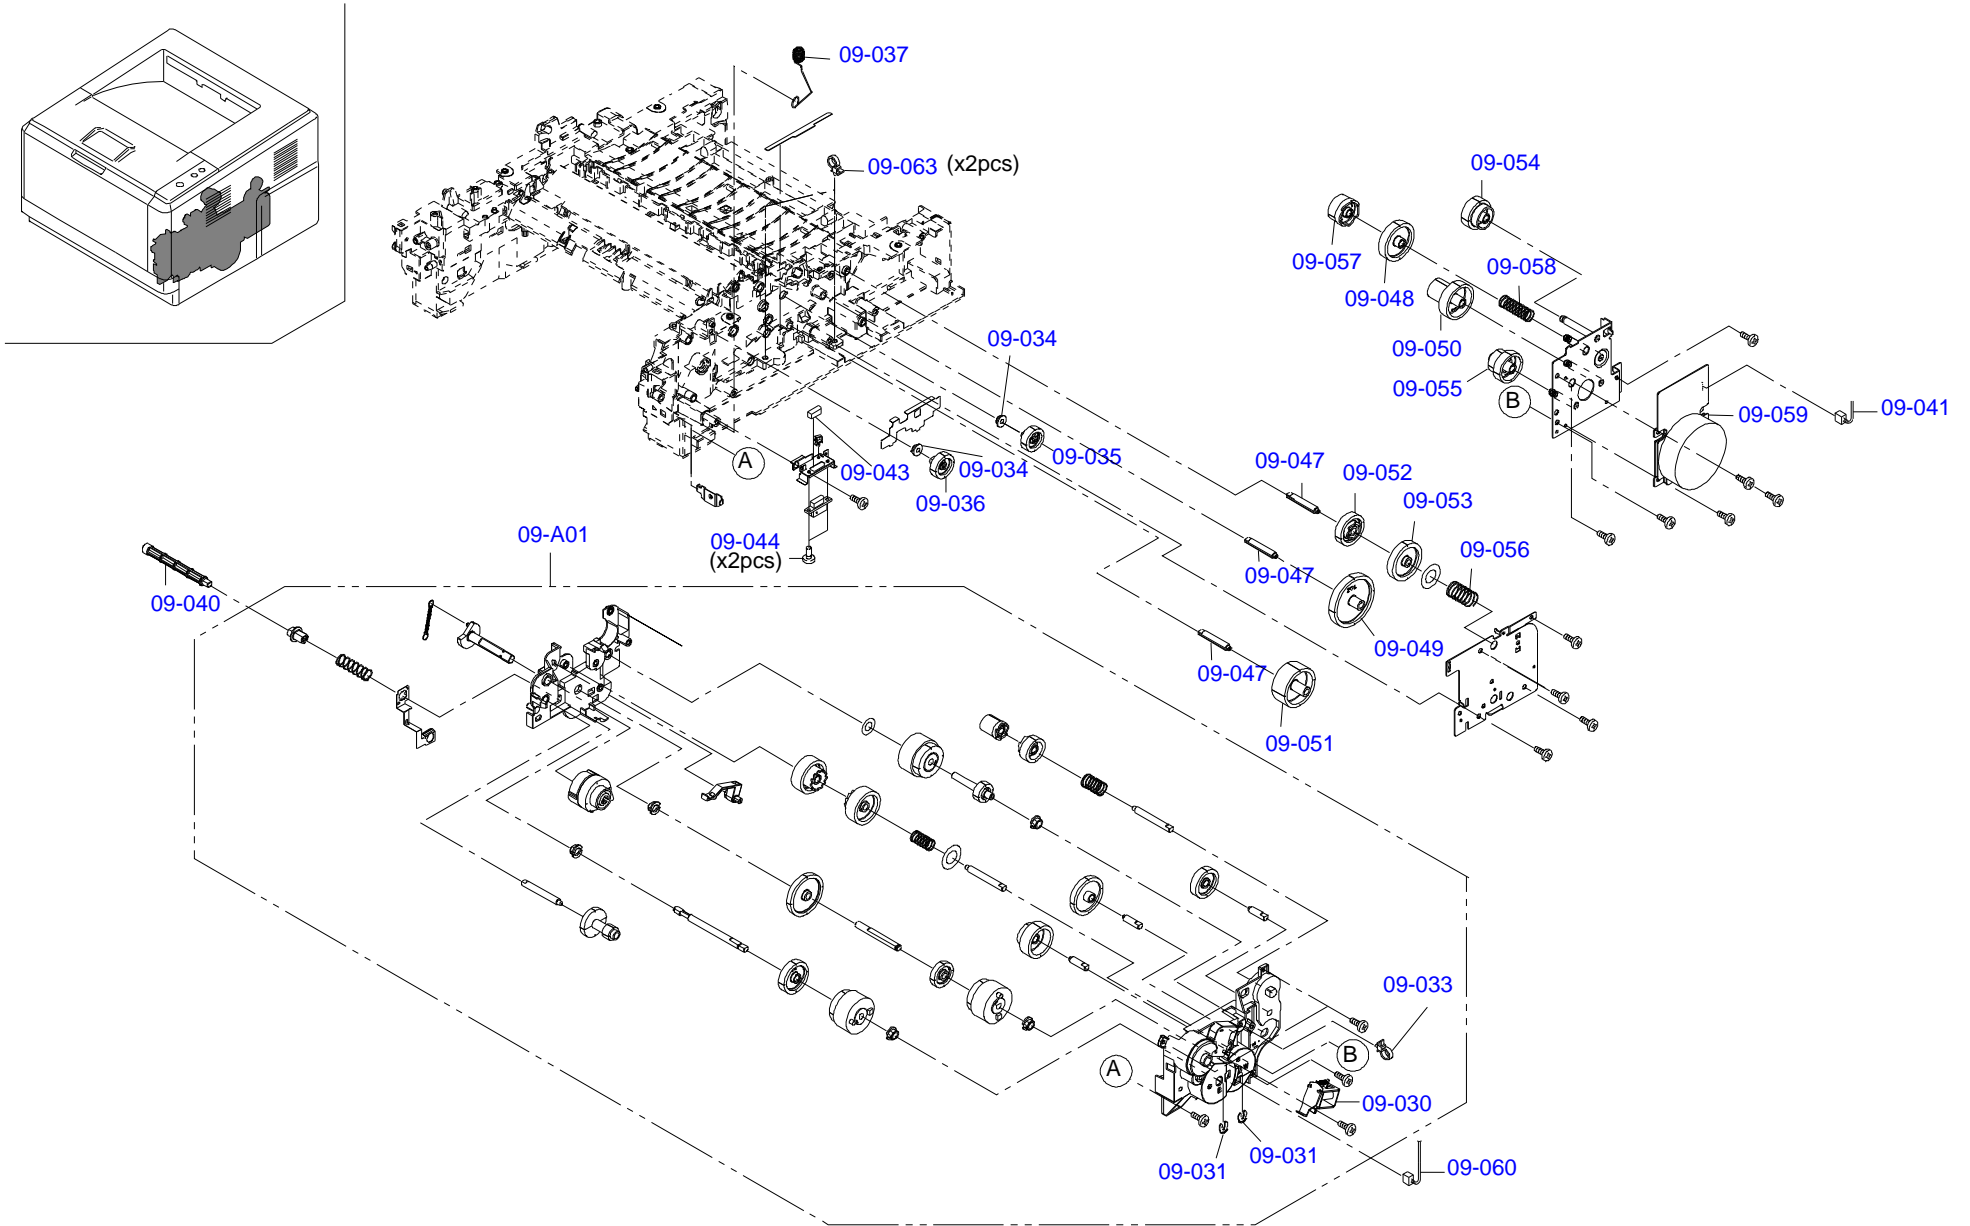

CA07-MECH-091

Only numbered Service Parts are available.

FOR EPSON AcuLaser M2000D/DN, EPSON AcuLaser M2010D/DN, LP-S300/LP-S300N NO.10 Rev.01 CA07

Part Code	Part Name	Ref No.	Category	Qty	Remark
4111720	SETTING UP MANUAL	NONFIG	Accessories	1	ETT
1484045	STOPPER PAPER	01-005	Case	1	
1498674	COVER LEFT	01-014	Case	1	
1484043	COVER RIGHT	01-015	Case	1	
1484044	COVER DIMM	01-016	Case	1	
1488869	SCREW BOX	01-017	Case	1	
1484041	COVER TOP SUB ASSY SP	01-A01	Case	1	
1498673	LID TOP SP ASIA	01-A02	Case	1	
1484046	COVER FRONT SP	01-A03	Case	1	
2121072	PANEL ASSY SP	01-A04	Case	1	
2120851	BOARD ASSY,MAIN	11-001	Electronic Parts	1	
2121081	SWITCHING REGULATOR 120V	11-002	Electronic Parts	1	
1489373	LEVER LOCK CASSETTE	11-003	Electronic Parts	1	
1489374	SPRING INTERLOCK SW	11-005	Electronic Parts	1	
1489375	PIN CASSETTE	11-006	Electronic Parts	1	
1489376	SPRING PIN CASSETTE	11-007	Electronic Parts	1	
1489377	COVER BASE LOW	11-011	Electronic Parts	1	
1489378	SPRING LOCK CASSETTE	11-012	Electronic Parts	2	
1489379	LEVER LOCK CASSETTE L	11-013	Electronic Parts	1	
1489380	BKT FAN R	11-014	Electronic Parts	1	
1489381	HOLDER PIN CASSETTE	11-018	Electronic Parts	1	
1489382	SPRING EARTH FAN	11-020	Electronic Parts	1	
2121968	MOTOR FAN 80	11-021	Electronic Parts	1	
2121968	MOTOR FAN 80	11-024	Electronic Parts	1	
2121079	HIGH VOLTAGE UNIT	11-027	Electronic Parts	1	
2121969	CONN.CORD ASSY CONTROL-H.V.UNIT S03391	11-028	Electronic Parts	1	
2121970	CONN.CORD ASSY CONTROL-H.V.UNIT S03392	11-029	Electronic Parts	1	
2121971	CONN.CORD ASSY PWS-INLET S03238	11-030	Electronic Parts	1	
2121972	CONN.CORD ASSY CONTROL-ERASER S03252	11-031	Electronic Parts	1	
2123002	POWER CORD 110	11-032	Electronic Parts	1	
2122735	MOTOR FAN 80 ASSY SP	11-A01	Electronic Parts	1	
1488870	LOCK COVER TOP R	02-001	Mechanism Parts	2	
1488871	SP BOTTOM MPF L	02-002	Mechanism Parts	1	
1488872	SEPARATOR MPF ASSY	02-003	Mechanism Parts	1	
1488873	GUIDE TURN MPF	02-004	Mechanism Parts	1	
1488874	LOCK COVER	02-005	Mechanism Parts	2	
1488876	BASE MPF	02-009	Mechanism Parts	1	
1488877	GUIDE MPF R	02-010	Mechanism Parts	1	
1488878	GUIDE MPF L	02-011	Mechanism Parts	1	
1488879	GEAR MPF /A-49 MPF A4	02-012	Mechanism Parts	1	
1488880	FOOT /43307C0007 A4	02-013	Mechanism Parts	2	
1488881	LEVER STOPPER DLP	02-014	Mechanism Parts	1	
1488882	SPRING STOPPER DLP	02-015	Mechanism Parts	1	
1488883	PLATE CONTACT MC	02-017	Mechanism Parts	1	
1488884	SPRING MC	02-018	Mechanism Parts	1	
1488885	PLATE EARTH DRUM	02-019	Mechanism Parts	1	
1488886	SPRING EARTH DU FEED	02-020	Mechanism Parts	1	
1488887	SPRING EARTH DU PLATE	02-021	Mechanism Parts	1	