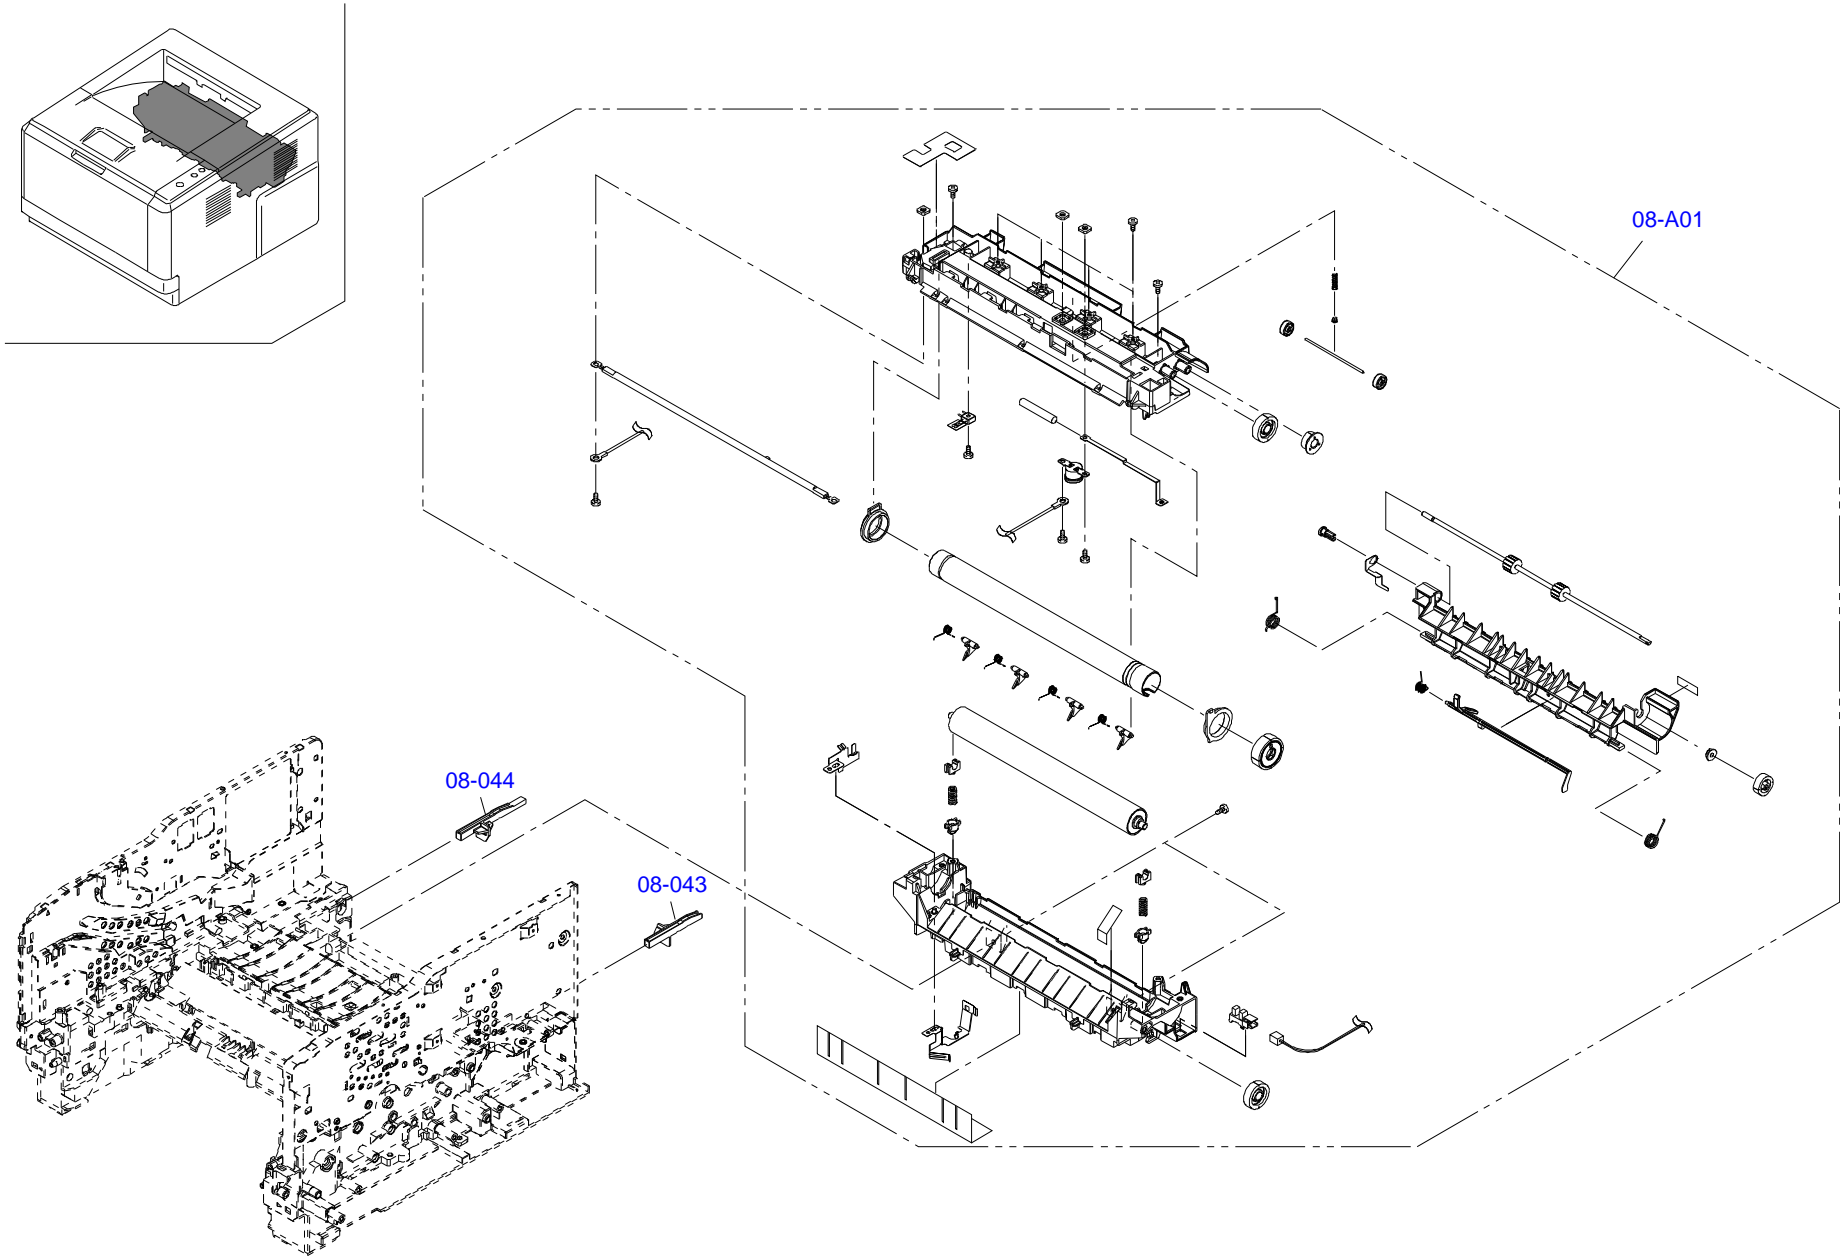

CA07-MECH-071

Only numbered Service Parts are available.

FOR EPSON AcuLaser M2000D/DN, EPSON AcuLaser M2010D/DN, LP-S300/LP-S300N NO.08 Rev.01 CA07