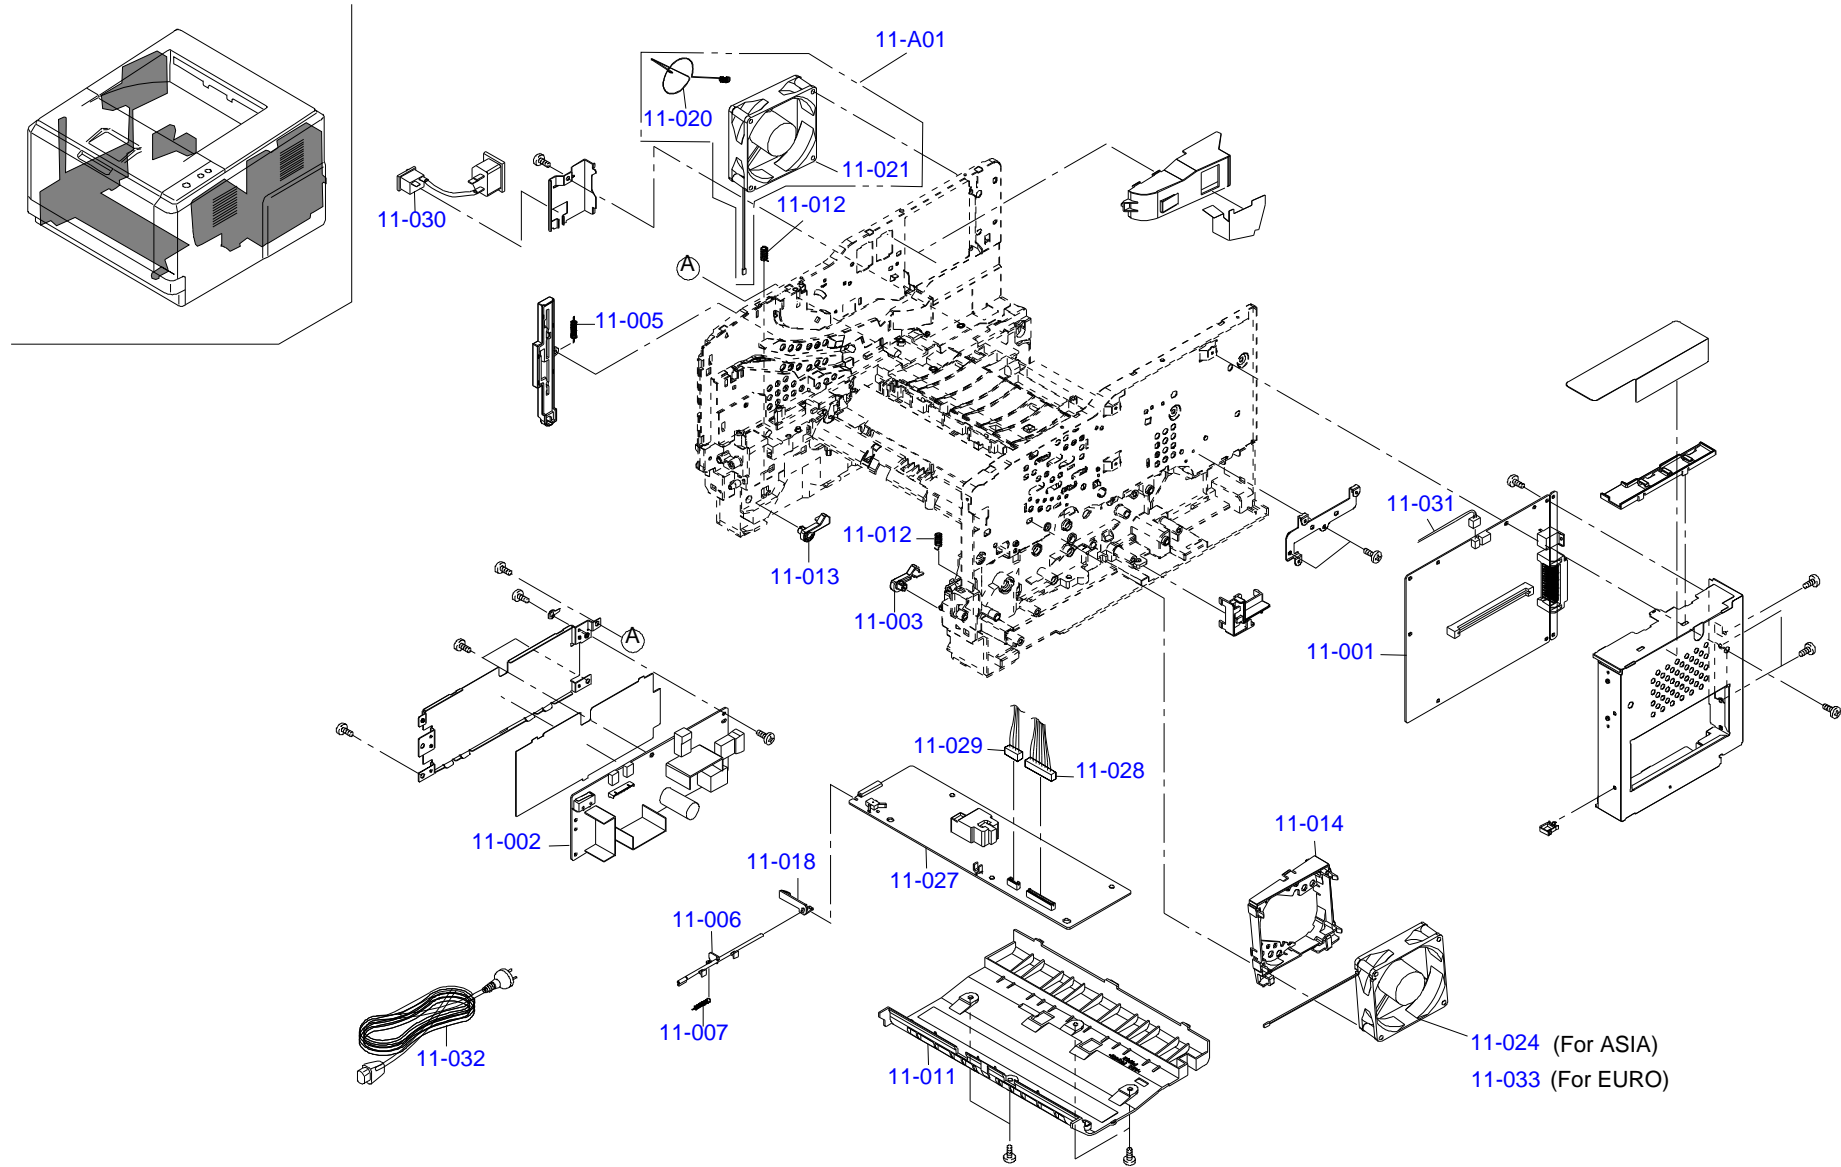

CA07-CASE-011

Only numbered Service Parts are available.

FOR EPSON AcuLaser M2000D/DN, EPSON AcuLaser M2010D/DN, LP-S300/LP-S300N NO.01 Rev.01 CA07

CA07-MECH-041

Only numbered Service Parts are available.

CA07-MECH-061

Only numbered Service Parts are available.

CA07-MECH-071

Only numbered Service Parts are available.

FOR EPSON AcuLaser M2000D/DN, EPSON AcuLaser M2010D/DN, LP-S300/LP-S300N NO.08 Rev.01 CA07