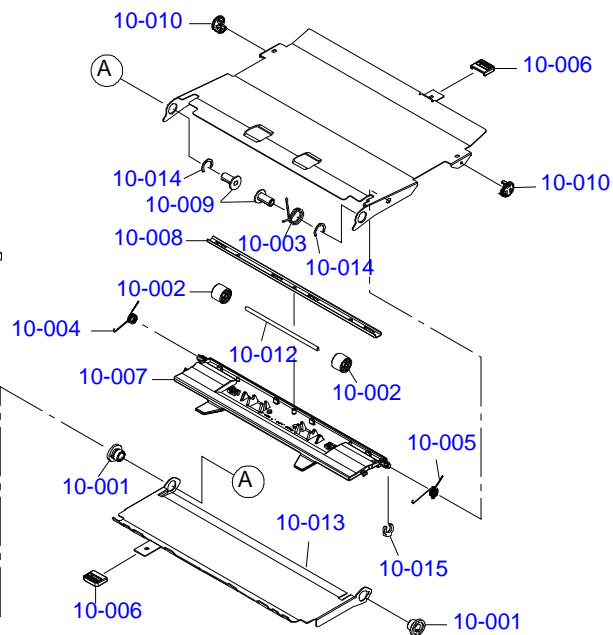

CA07-MECH-091

Only numbered Service Parts are available.

FOR EPSON AcuLaser M2000D/DN, EPSON AcuLaser M2010D/DN, LP-S300/LP-S300N NO.10 Rev.01 CA07

Part Code	Part Name	Ref No.	Category	Qty	Remark
4111720	SETTING UP MANUAL	NONFIG	Accessories	1	ETT
1484045	STOPPER PAPER	01-005	Case	1	
1498674	COVER LEFT	01-014	Case	1	
1484043	COVER RIGHT	01-015	Case	1	
1484044	COVER DIMM	01-016	Case	1	
1488869	SCREW BOX	01-017	Case	1	
1484041	COVER TOP SUB ASSY SP	01-A01	Case	1	
1498673	LID TOP SP ASIA	01-A02	Case	1	
1484046	COVER FRONT SP	01-A03	Case	1	
2121072	PANEL ASSY SP	01-A04	Case	1	
2120851	BOARD ASSY,MAIN	11-001	Electronic Parts	1	
2121081	SWITCHING REGULATOR 120V	11-002	Electronic Parts	1	
1489373	LEVER LOCK CASSETTE	11-003	Electronic Parts	1	
1489374	SPRING INTERLOCK SW	11-005	Electronic Parts	1	
1489375	PIN CASSETTE	11-006	Electronic Parts	1	
1489376	SPRING PIN CASSETTE	11-007	Electronic Parts	1	
1489377	COVER BASE LOW	11-011	Electronic Parts	1	
1489378	SPRING LOCK CASSETTE	11-012	Electronic Parts	2	
1489379	LEVER LOCK CASSETTE L	11-013	Electronic Parts	1	
1489380	BKT FAN R	11-014	Electronic Parts	1	
1489381	HOLDER PIN CASSETTE	11-018	Electronic Parts	1	
1489382	SPRING EARTH FAN	11-020	Electronic Parts	1	
2121968	MOTOR FAN 80	11-021	Electronic Parts	1	
2121968	MOTOR FAN 80	11-024	Electronic Parts	1	
2121079	HIGH VOLTAGE UNIT	11-027	Electronic Parts	1	
2121969	CONN.CORD ASSY CONTROL-H.V.UNIT S03391	11-028	Electronic Parts	1	
2121970	CONN.CORD ASSY CONTROL-H.V.UNIT S03392	11-029	Electronic Parts	1	
2121971	CONN.CORD ASSY PWS-INLET S03238	11-030	Electronic Parts	1	
2121972	CONN.CORD ASSY CONTROL-ERASER S03252	11-031	Electronic Parts	1	
2123002	POWER CORD 110	11-032	Electronic Parts	1	
2122735	MOTOR FAN 80 ASSY SP	11-A01	Electronic Parts	1	
1488870	LOCK COVER TOP R	02-001	Mechanism Parts	2	
1488871	SP BOTTOM MPF L	02-002	Mechanism Parts	1	
1488872	SEPARATOR MPF ASSY	02-003	Mechanism Parts	1	
1488873	GUIDE TURN MPF	02-004	Mechanism Parts	1	
1488874	LOCK COVER	02-005	Mechanism Parts	2	
1488876	BASE MPF	02-009	Mechanism Parts	1	
1488877	GUIDE MPF R	02-010	Mechanism Parts	1	
1488878	GUIDE MPF L	02-011	Mechanism Parts	1	
1488879	GEAR MPF /A-49 MPF A4	02-012	Mechanism Parts	1	
1488880	FOOT /43307C0007 A4	02-013	Mechanism Parts	2	
1488881	LEVER STOPPER DLP	02-014	Mechanism Parts	1	
1488882	SPRING STOPPER DLP	02-015	Mechanism Parts	1	
1488883	PLATE CONTACT MC	02-017	Mechanism Parts	1	
1488884	SPRING MC	02-018	Mechanism Parts	1	
1488885	PLATE EARTH DRUM	02-019	Mechanism Parts	1	
1488886	SPRING EARTH DU FEED	02-020	Mechanism Parts	1	
1488887	SPRING EARTH DU PLATE	02-021	Mechanism Parts	1	