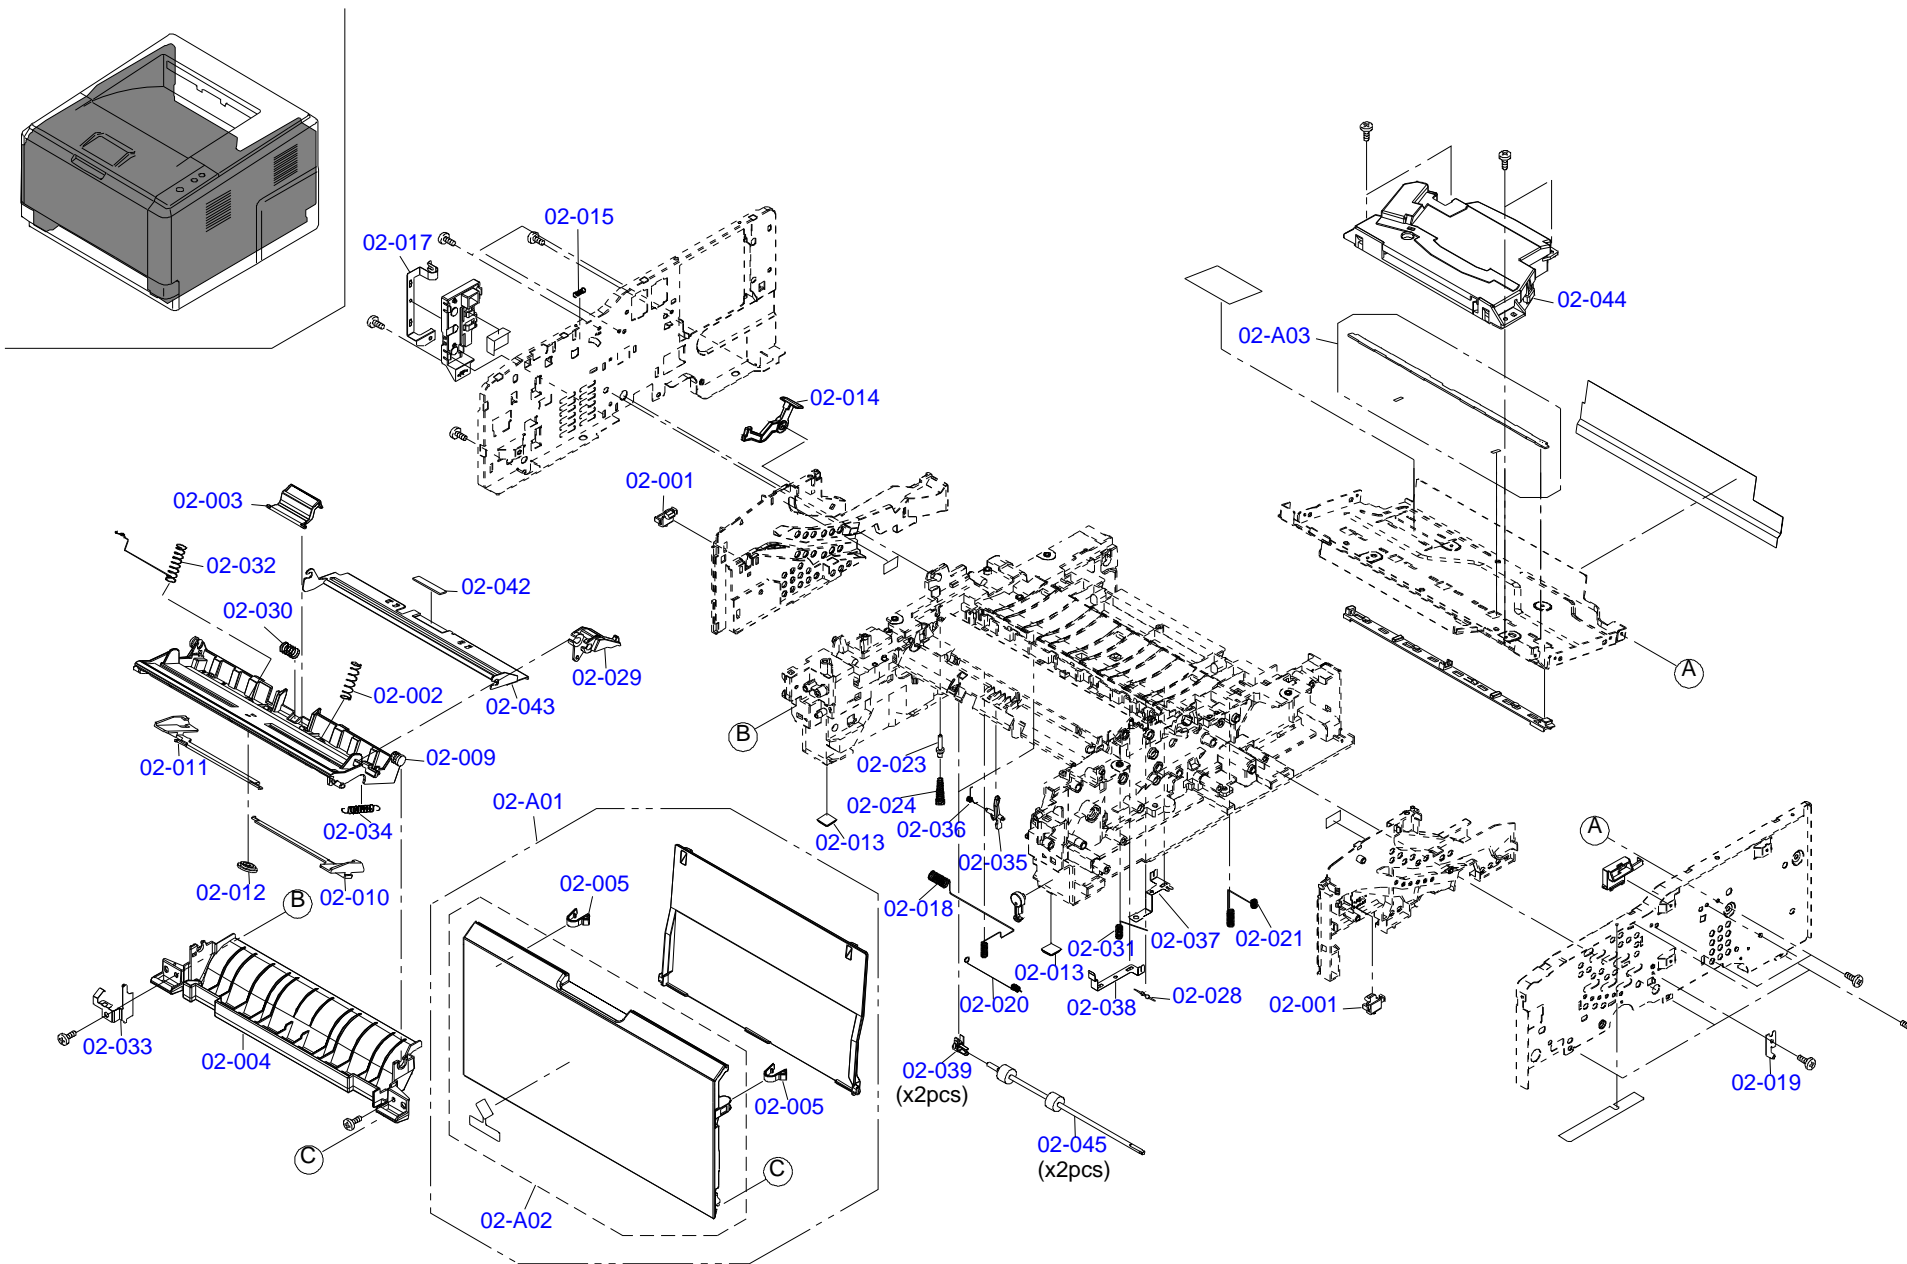

CA07-CASE-011

Only numbered Service Parts are available.

FOR EPSON AcuLaser M2000D/DN, EPSON AcuLaser M2010D/DN, LP-S300/LP-S300N NO.01 Rev.01 CA07

CA07-MECH-041

Only numbered Service Parts are available.

CA07-MECH-061

Only numbered Service Parts are available.

CA07-MECH-071

Only numbered Service Parts are available.

FOR EPSON AcuLaser M2000D/DN, EPSON AcuLaser M2010D/DN, LP-S300/LP-S300N NO.08 Rev.01 CA07