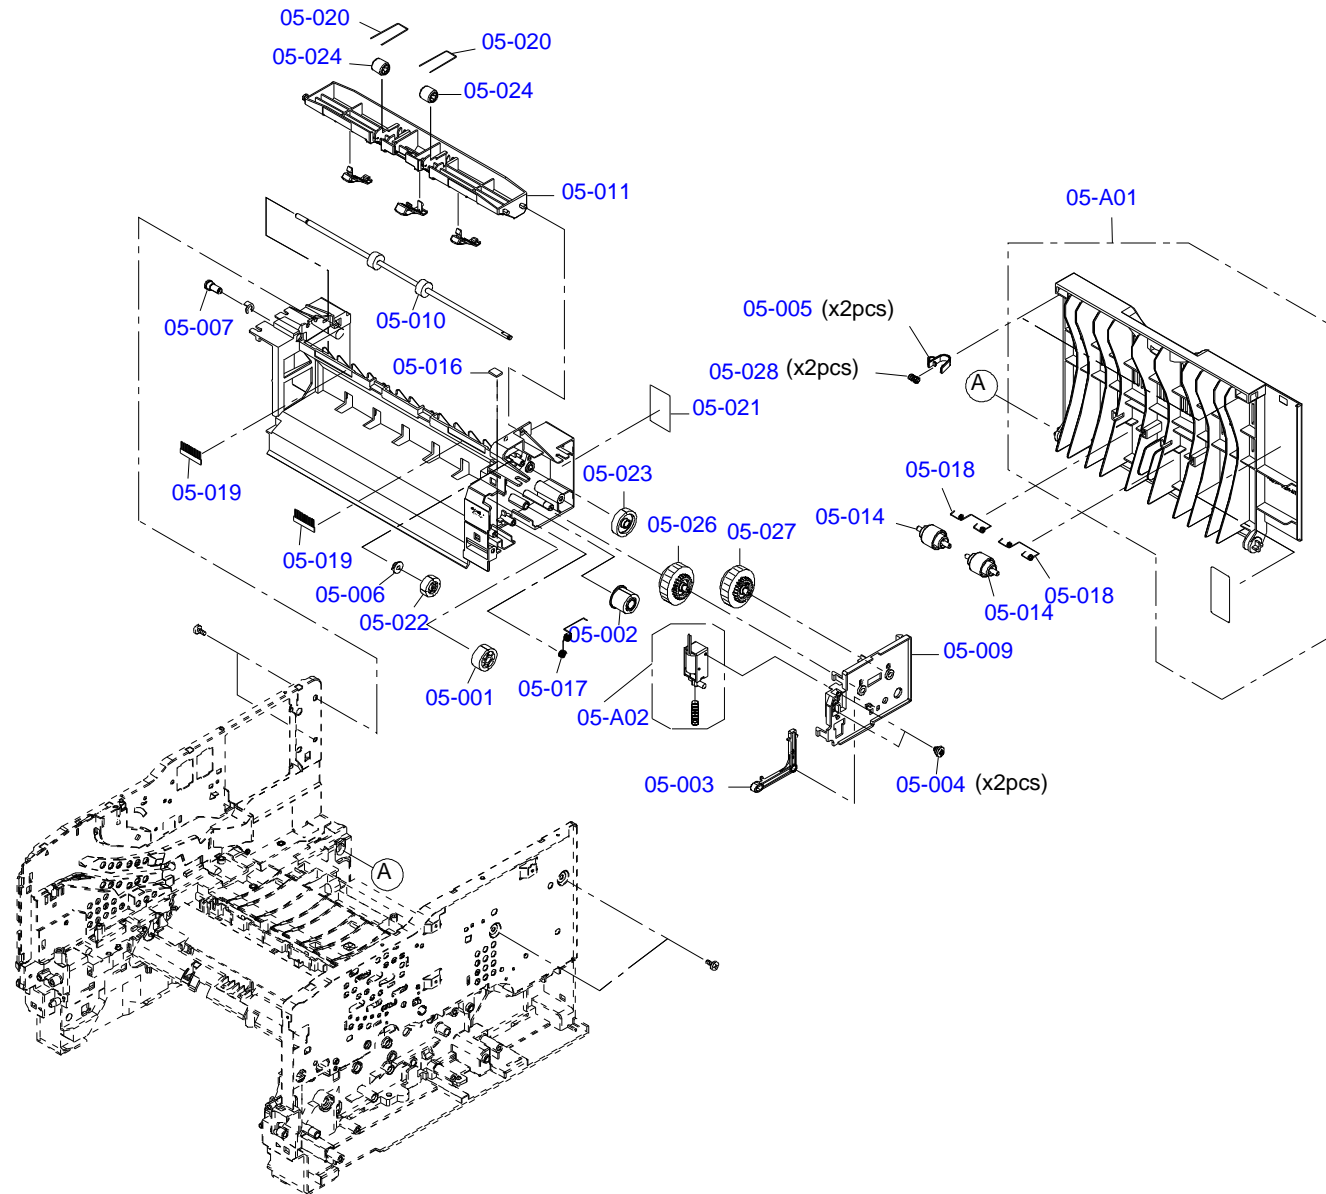

CA07-CASE-011

Only numbered Service Parts are available.

FOR EPSON AcuLaser M2000D/DN, EPSON AcuLaser M2010D/DN, LP-S300/LP-S300N NO.01 Rev.01 CA07

CA07-MECH-041

Only numbered Service Parts are available.