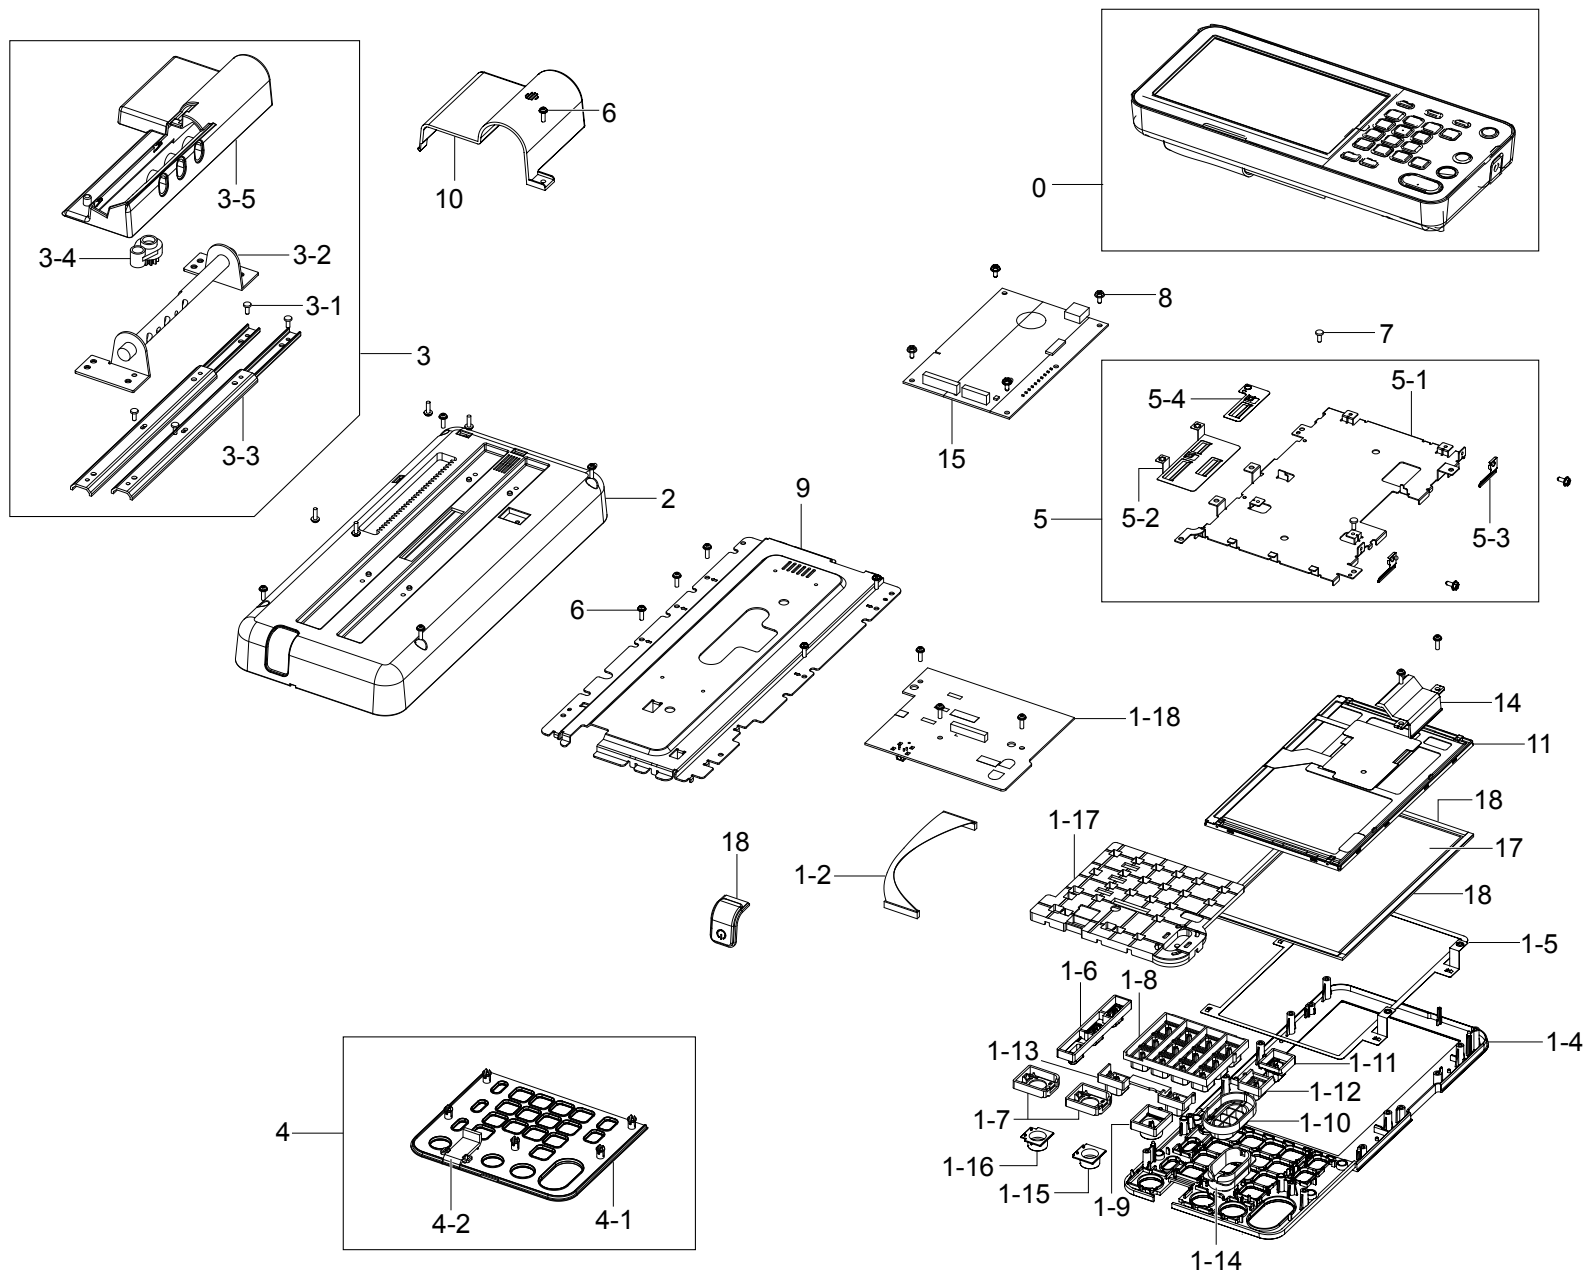

15. OPE

OPE Parts List

SA : SERVICE AVAILABLE, SNA : SERVICE not AVAILABLE

Drawer#	SEC_Code	Description	QT'y	Service	Remark
0	JC97-03782A	OPE	1	SA	
1	JC97-03708A	OPE-COVER FRONT	1	SA	
1-2	JC39-01164A	HARNESS-OPE MAIN TO KEY	1	SA	
1-4	JC63-02268A	COVER-FRONT OPE	1	SNA	
1-5	JC63-02272A	GROUND-TUCH	1	SNA	
1-6	JC64-00472A	KEY-JOB STATUS	1	SA	
1-7	JC64-00473A	KEY-INTERRUPT	2	SNA	
1-8	JC64-00474A	KEY-M TEL	1	SA	
1-9	JC64-00475A	KEY-STOP	1	SNA	
1-10	JC64-00476A	KEY-START	1	SNA	
1-11	JC64-00477A	KEY-RESET	1	SNA	
1-12	JC64-00479A	KEY-HELP	1	SNA	
1-13	JC64-00481A	KEY-CLEAR	1	SNA	
1-14	JC67-00380A	LENS-START	1	SNA	
1-15	JC67-00383A	LENS-POWER SAVER	1	SNA	
1-16	JC67-00384A	LENS-INTERRRUPT	1	SNA	
1-17	JC73-00301A	RUBBER-KEY	1	SNA	
1-18	JC92-02266A	PBA-OPE	1	SA	
2	JC97-03709A	OPE-COVER BOTTOM	1	SA	
3	JC97-03710A	OPE-COVER RAIL	1	SA	
3-1	6003-000196	SCREW-TAPTYPE	4	SA	
3-2	JC61-03137A	HINGE-OPE	1	SNA	

Drawer#	SEC_Code	Description	QT'y	Service	Remark
3-3	JC61-03452A	GUIDE-OPE_SLIDING	2	SNA	
3-4	JC66-01425A	DAMPER-HINGE	1	SNA	
3-5	JC67-00410A	CAP-BOTTOM_OPE	1	SNA	
4	JC97-03711A	OPE-DUMMY FRONT	1	SA	
4-1	JC63-02271A	COVER-FRONT DUMMY OPE	1	SNA	
4-2	JC67-00381A	LENS-LED POWER	1	SNA	
5	JC97-03712A	OPE-FRAME LCD	1	SA	
5-1	JC61-03123A	BRACKET-LCD	1	SNA	
5-2	JC63-02273A	GROUND-LCD	1	SNA	
5-3	JC63-02276A	GROUND-PCB A	2	SNA	
5-4	JC63-02419A	GROUND-PCB MAIN	1	SNA	
6	6003-000196	SCREW-TAPTYPE	13	SA	
7	6003-000282	SCREW-TAPTYPE	6	SA	
8	6009-001492	SCREW-HEX	6	SA	
9	JC61-03126A	BRACKET-REAR	1	SNA	
10	JC63-02418A	COVER-RAIL	1	SNA	
11	JC63-02422A	SHEET-LCD	1	SNA	
12	JC64-00478A	KEY-BUTTON POWER	1	SNA	
13	JC67-00374A	CAP-COVER HINGE FRONT	3	SNA	
14	JC67-00379A	LENS-LED LCD	1	SNA	
15	JC92-02140A	PBA-OPE	1	SA	
17	JC07-00015A	LCD	1	SA