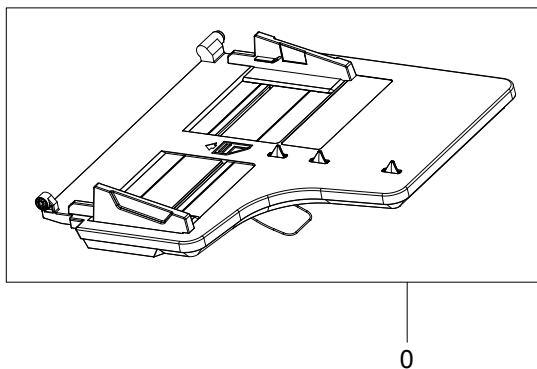

17C. DADF STACKER-TX

DADF STACKER-TX Parts List

SA : SERVICE AVAILABLE, SNA : SERVICE not AVAILABLE

Drawer#	SEC_Code	Description	QT'y	Service	Remark
0	JC97-03640A	DADF STACKER-TX	1	SA	
1	0604-001393	PHOTO-INTERRUPTER	3	SA	
2	6003-000196	SCREW-TAPTYPE	5	SA	
3	6003-000261	SCREW-TAPTYPE	4	SNA	
4	6003-000282	SCREW-TAPTYPE	3	SNA	
5	JC61-03051A	PLATE-TENTION GUIDE	1	SNA	
6	JC61-03255A	GUIDE-DOC R	1	SNA	
7	JC61-03256A	GUIDE-DOC F	1	SNA	
8	JC61-03265A	GUIDE-STACKER TX	1	SNA	
9	JC66-02138A	GEAR-RACK_F	1	SA	

Drawer#	SEC_Code	Description	QT'y	Service	Remark
10	JC66-02139A	GEAR-RACK_R	1	SA	
11	JC66-02243A	ACTUATOR-PAPER LENGTH	3	SA	
12	JC68-02298A	LABEL-CAUTION	1	SNA	
13	JC68-02300A	LABEL-INFORMATION	1	SNA	
14	JC92-02168A	PBA-LENGTH SENSOR	1	SNA	
15	JF72-41354A	PMO-GEAR PINION	1	SNA	
16	JC61-03257A	GUIDE-STACKER LOWER	1	SNA	
17	JC61-03258A	GUIDE-STACKER DUP	1	SNA	
18	JC61-01438A	GUIDE-STACKER WIRE	1	SNA	
19	JC92-02167A	PBA-WIDTH SENSOR	1	SNA