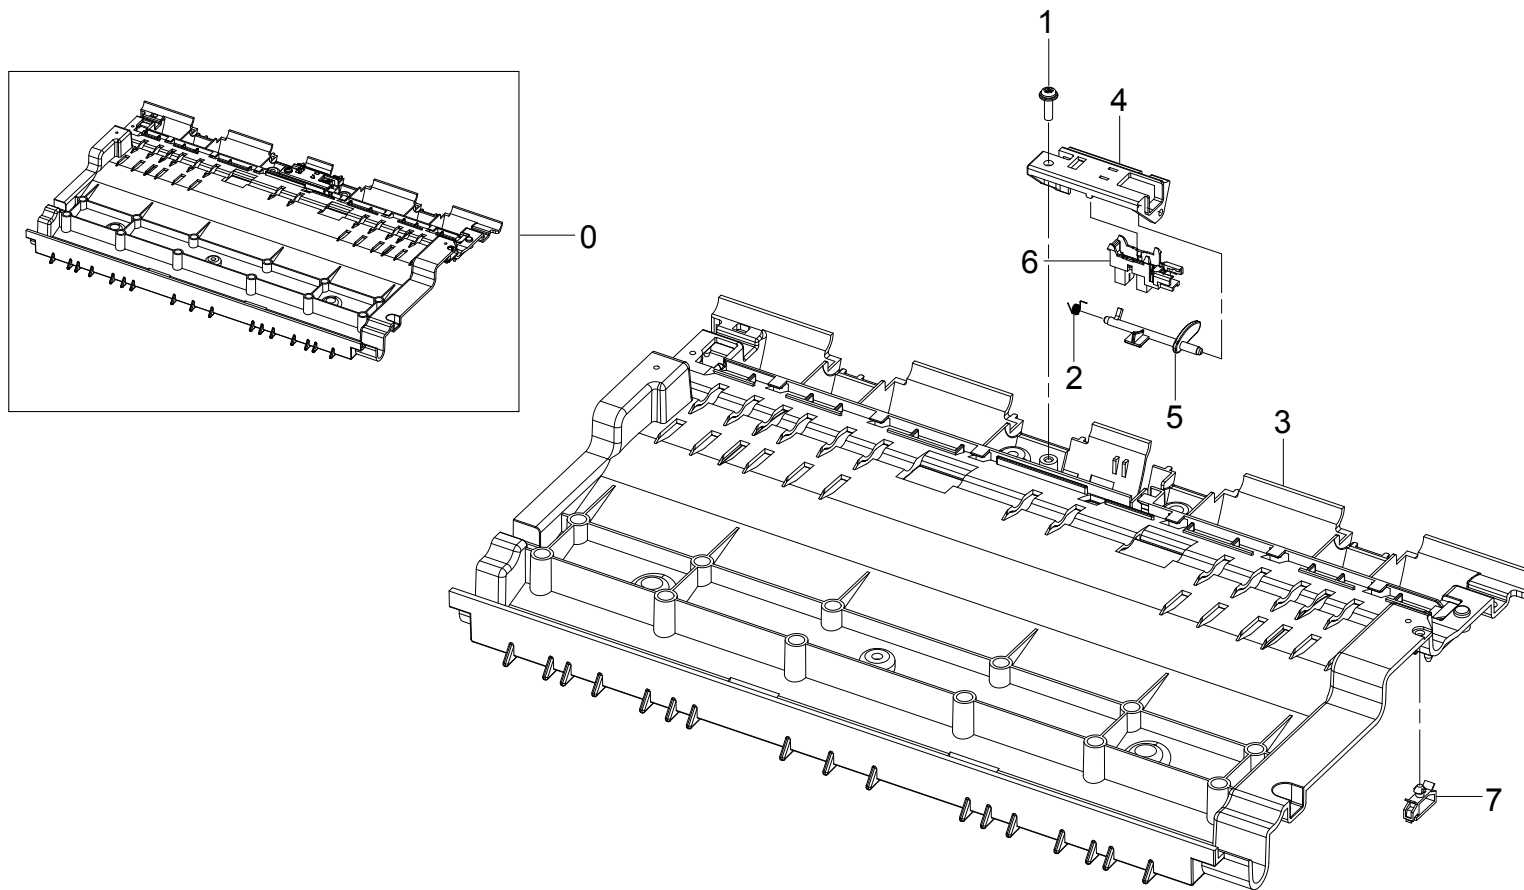

10H. COVER-SIDE GUIDE MIDDLE

COVER-SIDE GUIDE MIDDLE Parts List

SA : SERVICE AVAILABLE, SNA : SERVICE not AVAILABLE

Drawer#	SEC_Code	Description	QT'y	Service	Remark
0	JC95-01066A	COVER-SIDE GUIDE MIDDLE	1	SNA	
1	6003-000196	SCREW-TAPTYPE	1	SA	
2	6107-001734	SPRING-TS	1	SA	
3	JC61-02996A	GUIDE-MID SIDE	1	SNA	
4	JC61-03116A	HOLDER-ACT FACE UP	1	SNA	

Drawer#	SEC_Code	Description	QT'y	Service	Remark
5	JC66-02202A	ACTUATOR-FACE UP EXIT	1	SA	
6	0604-001393	PHOTO-INTERRUPTER	1	SNA	
7	6502-001130	CABLE CLAMP	1	SA	
8	JC39-01132A	HARNESS-SIDE COVER EXIT UNIT	1	SA