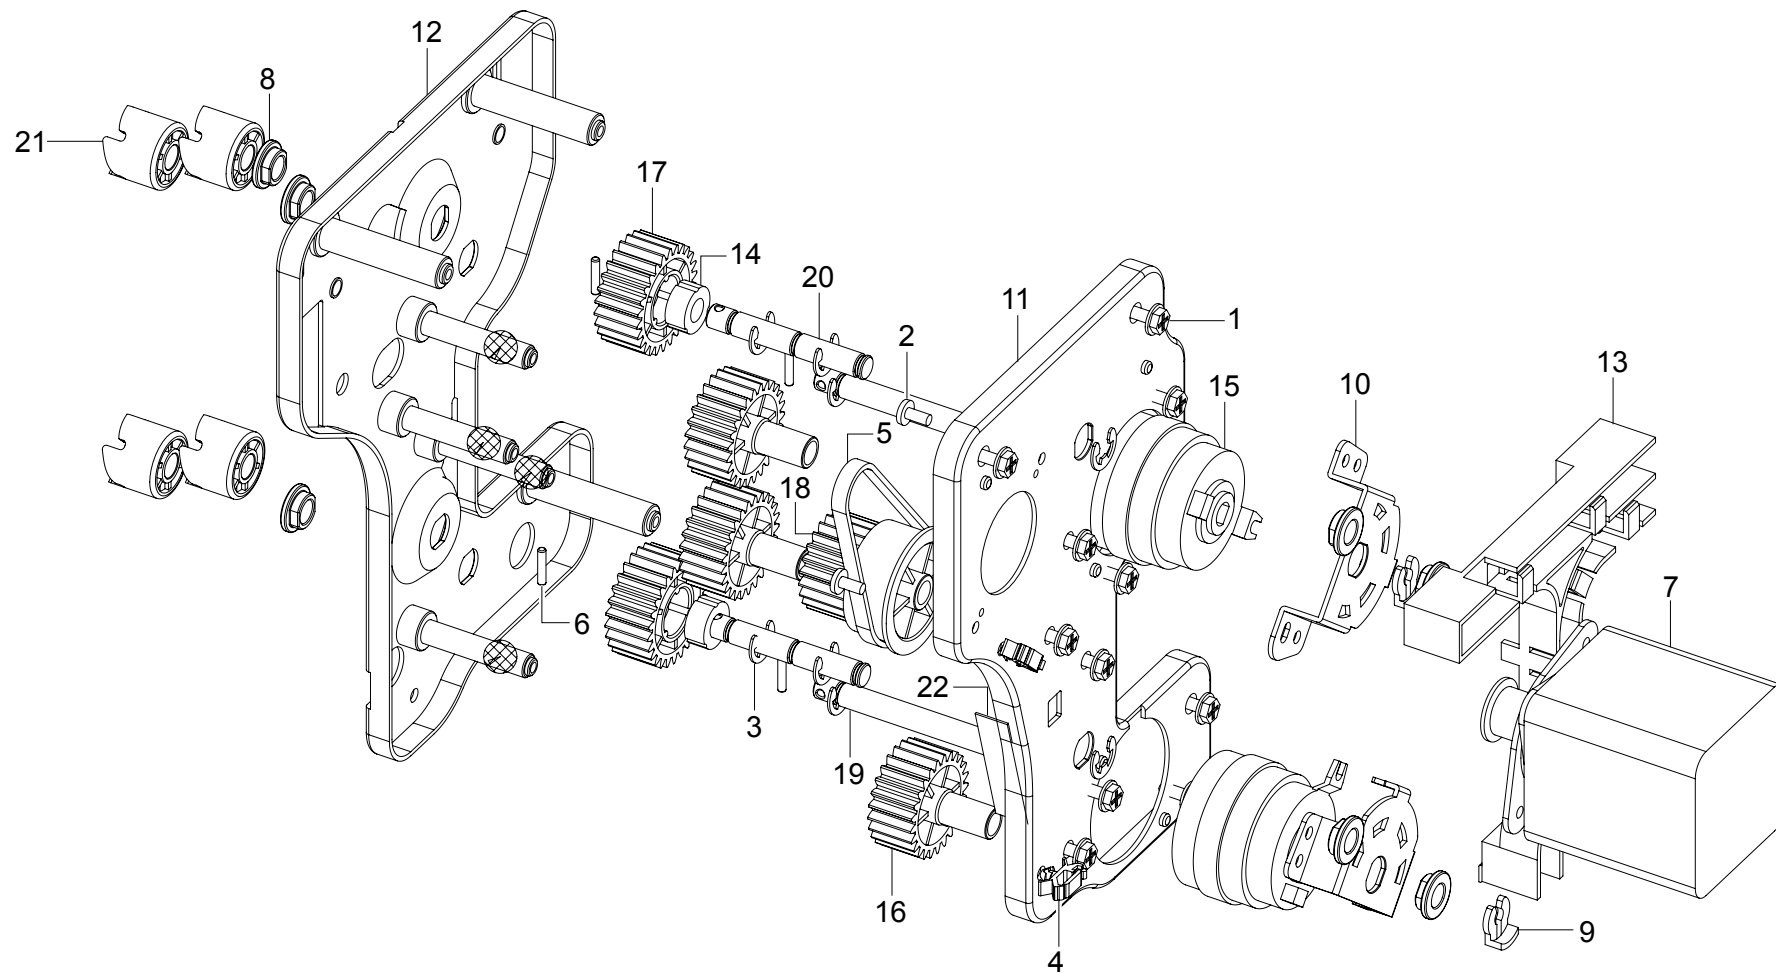

6C. DRIVE PICK UP

DRIVE PICK UP Parts List

SA : SERVICE AVAILABLE, SNA : SERVICE not AVAILABLE

Drawer#	SEC_Code	Description	QT'y	Service	Remark
0	JC93-00065A	DRIVE-PICK UP	1	SA	
1	6003-000269	SCREW-TAPTYPE	2	SA	
2	6009-001492	SCREW-HEX	11	SA	
3	6044-000231	RING-E	8	SNA	
4	6502-001131	CABLE CLAMP	2	SA	
5	6602-001729	BELT-TIMING GEAR	1	SNA	
6	JB70-00168A	ICT-PIN ADF	4	SNA	
7	JC31-00132A	MOTOR STEP	1	SA	
8	JC61-00699A	BUSH-D6/L4	8	SNA	
9	JC61-01367A	FIXER-M_E RING 4PI	2	SA	
10	JC61-03061A	BRACKET-CLUTCH-PICKUP	2	SA	
11	JC61-03063A	BRACKET-DRIVE_PICKUP_R	1	SNA	

Drawer#	SEC_Code	Description	QT'y	Service	Remark
12	JC61-03064A	BRACKET-DRIVE_PICKUP_F	1	SNA	
13	JC61-03453A	GUIDE-HARNESS_PICKUP	1	SA	
14	JC66-00977A	CLUTCH-P_ONE WAY	2	SA	
15	JC66-00994C	CLUTCH-SPUR	2	SA	
16	JC66-02167A	GEAR-IDLE_PICKUP	3	SNA	
17	JC66-02168A	GEAR-IDLE_FEED	2	SNA	
18	JC66-02169A	GEAR-PULLEY_RDCN_PICKUP	1	SNA	
19	JC66-02399A	SHAFT-CLUTCH_PICKUP	2	SNA	
20	JC66-02400A	SHAFT-DRIVE_FEED	2	SNA	
21	JC67-00369A	COUPLER-DRIVE_PICKUP	4	SNA	
22	JC62-00664A	SEAL-GUIDE	1	SNA