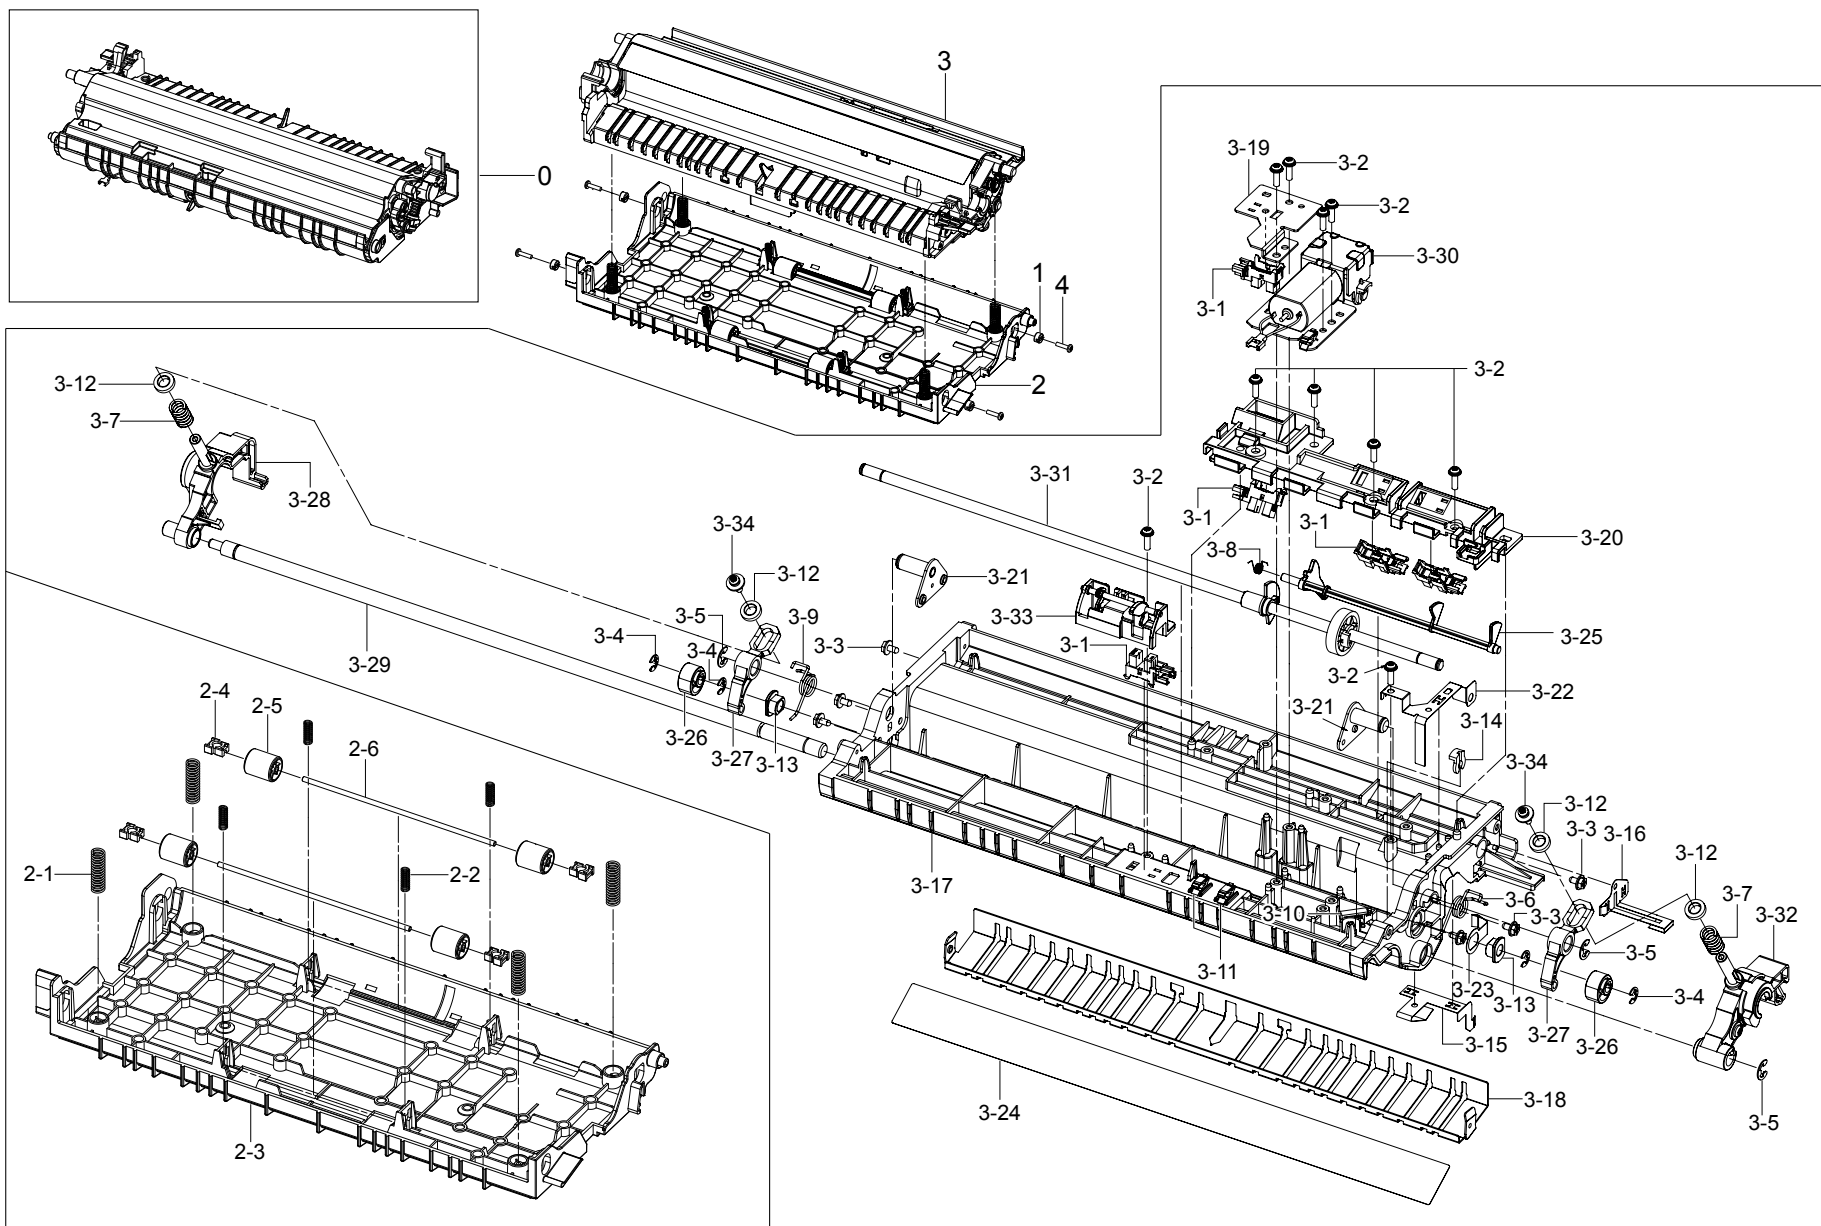

10E. COVER-SIDE DUPLEX FEED

COVER-SIDE DUPLEX FEED Parts List

SA : SERVICE AVAILABLE, SNA : SERVICE not AVAILABLE

Drawer#	SEC_Code	Description	QT'y	Service	Remark
0	JC95-01058A	COVER-SIDE DUPLEX FEED	1	SA	
1	JC60-00043A	SPACER-GUIDE FEED	4	SA	
2	JC95-01037A	COVER-SIDE DUPLEX	1	SNA	
2-1	6107-001724	SPRING-CS	4	SA	
2-2	6107-001731	SPRING-CS	4	SA	
2-3	JC61-03096A	GUIDE-DUPLEX	1	SNA	
2-4	JC61-03098A	HOLDER-ROLLER IDLE	4	SNA	
2-5	JC66-02289A	ROLLER-IDLE	4	SNA	
2-6	JC66-02354A	SHAFT-ROLLER IDLE L	2	SNA	
3	JC95-01041A	COVER-SIDE FEED	1	SNA	
3-1	0604-001393	PHOTO-INTERRUPTER	5	SNA	
3-2	6003-000196	SCREW-TAPTYPE	10	SA	
3-3	6009-001665	SCREW-HEX	6	SA	
3-4	6044-000125	RING-E	4	SA	
3-5	6044-000231	RING-E	3	SA	
3-6	6107-001727	SPRING-TS	1	SA	
3-7	6107-001728	SPRING-CS	2	SA	
3-8	6107-001735	SPRING-TS	1	SA	
3-9	6107-001736	SPRING-TS	1	SA	
3-10	6502-001130	CABLE CLAMP	1	SA	
3-11	6502-001131	CABLE CLAMP	3	SNA	
3-12	JC60-00044A	SPACER-TR ROLLER U	4	SNA	
3-13	JC61-00423A	BUSH-6_D	2	SA	
3-14	JC61-01367A	FIXER-M_E RING 4PI	1	SA	

Drawer#	SEC_Code	Description	QT'y	Service	Remark
3-15	JC61-02983A	PLATE-GROUND SAW B	1	SNA	
3-16	JC61-02984A	PLATE-GROUND SAW C	1	SNA	
3-17	JC61-03160A	GUIDE-FEED	1	SNA	
3-18	JC61-03161A	BRACKET-TR ROLLER LOWER	1	SNA	
3-19	JC61-03172A	BRACKET-SENSOR CAM TR	1	SNA	
3-20	JC61-03263A	HOLDER-ACT FUSER IN	1	SNA	
3-21	JC61-03429A	BRACKET-GUIDE FEED	2	SNA	
3-22	JC63-02242A	GROUND-GUIDE FEED	1	SNA	
3-23	JC63-02286A	GROUND-SHAFT CAM TR	1	SNA	
3-24	JC63-02401A	SHEET-BRACKET TRANS ROLLER	1	SNA	
3-25	JC66-02206A	ACTUATOR-FUSER IN	1	SA	
3-26	JC66-02208A	CAM-TR ENGAGE	2	SNA	
3-27	JC66-02234A	LEVER-CAM TR ROLLER	2	SA	
3-28	JC66-02262A	ARM-TR ROLLER FR	1	SA	
3-29	JC66-02357A	SHAFT-HINGE TR ROLLER	1	SNA	
3-30	JC95-01056A	COVER-SIDE MOTOR DC	1	SA	
3-31	JC95-01057A	COVER-SIDE SHAFT CAM	1	SA	
3-32	JC95-01063A	COVER-SIDE ARM TRANSFER ROLLER REAR	1	SA	
3-33	JC95-01067A	COVER-SIDE ACTUATOR DUPLEX LOWER	1	SA	
3-34	6006-001078	SCREW-TAPTYPE	2	SA	
3-37	JC39-00507A	CBF HARNESS-GND1	1	SA	
3-38	JC39-01134A	HARNESS-DUPLEX SENSOR	1	SA	
3-39	JC39-01136A	HARNESS-T2 ENGAGE DC & SENSOR	1	SA	
4	6003-001086	SCREW-TAPTYPE	4	SA