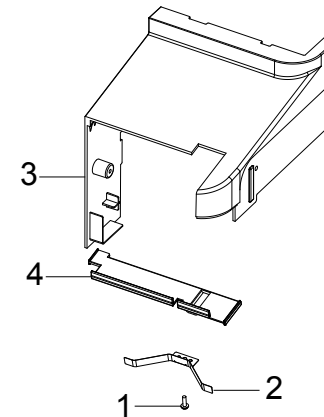

8C2. COVER-OPE HINGE (JC95-01036A)