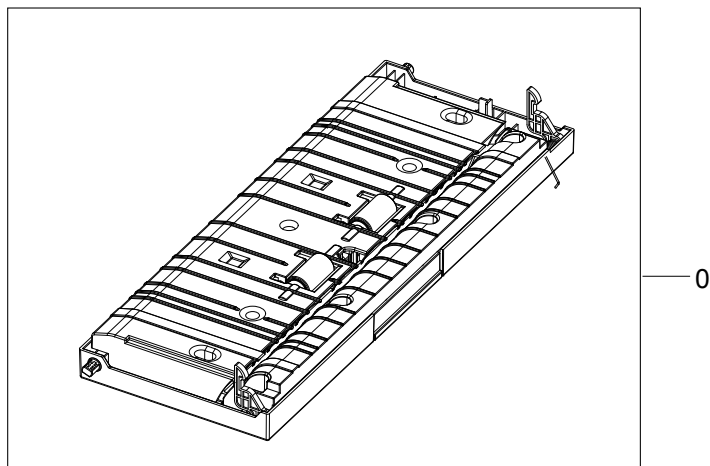

9. COVER-TAKE AWAY

COVER-TAKE AWAY Parts List

SA : SERVICE AVAILABLE, SNA : SERVICE not AVAILABLE

Drawer#	SEC_Code	Description	QT'y	Service	Remark
0	JC95-01034A	COVER-TAKE AWAY	1	SNA	
1	6003-000196	SCREW-TAPTYPE	9	SA	
2	JC61-02999A	GUIDE-UPPER TAKE AWAY	1	SA	
3	JC63-02283A	COVER-JAM	1	SA	
4	JC95-01054A	COVER-TAKE AWAY HANDLE	1	SA	
4-1	JC64-00461A	HANDLE-TAKE AWAY	1	SA	
4-2	JC66-02426A	SHAFT-LATCH	1	SNA	
4-3	JC64-00463A	LOCKER-TAKE AWAY	2	SA	
4-4	6009-001492	SCREW-HEX	2	SA	

Drawer#	SEC_Code	Description	QT'y	Service	Remark
4-5	6044-000125	RING-E	2	SA	
4-6	6107-001794	SPRING-TS	1	SNA	
5	JC95-01055A	COVER-TAKE AWAY GUIDE LOWER	1	SA	
5-1	JC61-02998A	GUIDE-LOWER TAKE AWAY	1	SA	
5-2	JC66-02384A	ROLLER-IDLE TAKE AWAY	2	SNA	
5-3	6107-001738	SPRING-TS	2	SA	
5-4	JC66-02448A	SHAFT-ROLLER IDLE TA	2	SNA	
5-5	6031-001577	WASHER-PLAIN	4	SNA