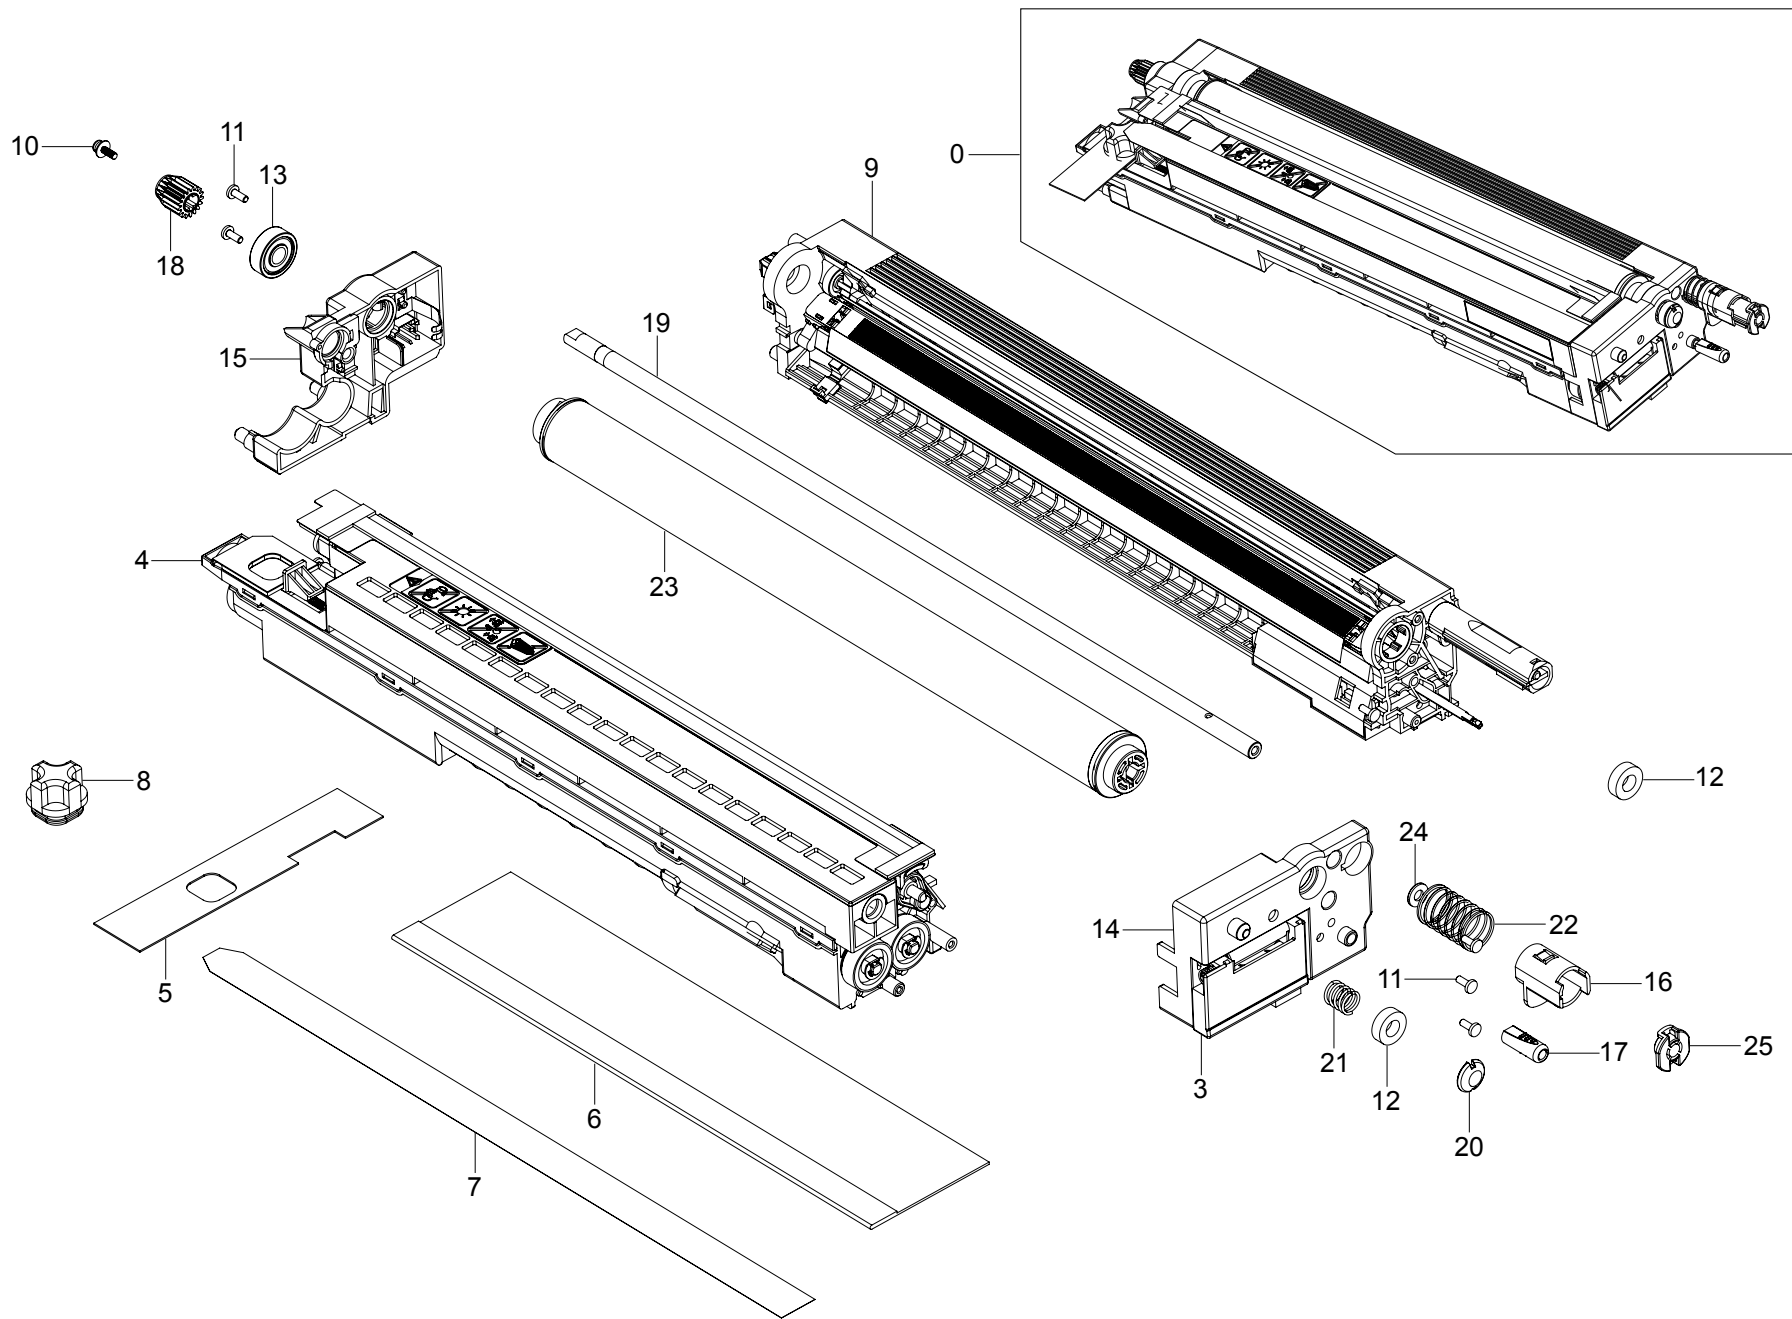

16. DRUM-CARTIRDGE YMCK

DRUM-CARTIRDGE YMCK Parts List

SA : SERVICE AVAILABLE, SNA : SERVICE not AVAILABLE

Drawer#	SEC_Code	Description	QT'y	Service	Remark
0	JC96-05665A	CARTRIDGE-DRUM Y KIT	1	SNA	
0	JC96-05666A	CARTRIDGE-DRUM M KIT	1	SNA	
0	JC96-05667A	CARTRIDGE-DRUM C KIT	1	SNA	
0	JC96-05668A	CARTRIDGE-DRUM K KIT	1	SNA	
3	JC61-03092A	PLATE-HANDLE Y	1	SNA	
3	JC61-03092C	PLATE-HANDLE M	1	SNA	
3	JC61-03092D	PLATE-HANDLE C	1	SNA	
3	JC61-03092B	PLATE-HANDLE K	1	SNA	
4	JC96-05682A	CARTRIDGE-SUB DEVE	1	SNA	
5	JC62-00717A	SEAL-SHUTTER BINDER	1	SNA	
6	JC62-00718A	SEAL-MAGROLL CAP	1	SNA	
7	JC62-00719A	SEAL-FILTER CAP	1	SNA	
8	JC67-00439A	CAP-SHUTTER		SNA	
9	JC96-05684A	CARTRIDGE-SUB OPC	1	SNA	
10	6006-001193	SCREW-MACHINE	1	SNA	

Drawer#	SEC_Code	Description	QT'y	Service	Remark
11	6003-000282	SCREW-TAPTYPE	10	SNA	
12	6601-001341	BEARING-BALL	3	SA	
13	6601-002411	BEARING-BALL	1	SNA	
14	JC63-02259A	COVER-FRONT EP CARTRIDGE	1	SNA	
15	JC63-02260A	COVER-REAR EP CARTRIDGE	1	SNA	
16	JC63-02208A	COVER-SHUTTER WT	1	SNA	
17	JC64-00471A	HANDLE-CLN SAW	1	SNA	
18	JC67-00391A	COUPLER-DRIVE ITB	1	SNA	
19	JC66-02609A	SHAFT-OPC	1	SNA	
20	JC61-03789A	STUD-PIVOT OPC	1	SNA	
21	6107-002597	SPRING-CS FRONT	1	SNA	
22	6107-002600	SPRING-CS WASTE TONER	1	SNA	
23	JC96-05687A	CARTRIDGE-SUB DRUM OPC	1	SNA	
24	JC62-00686A	SEAL-WT AUGER	1	SNA	
25	JC61-03327A	BUSH-AUGER FRONT	1	SNA