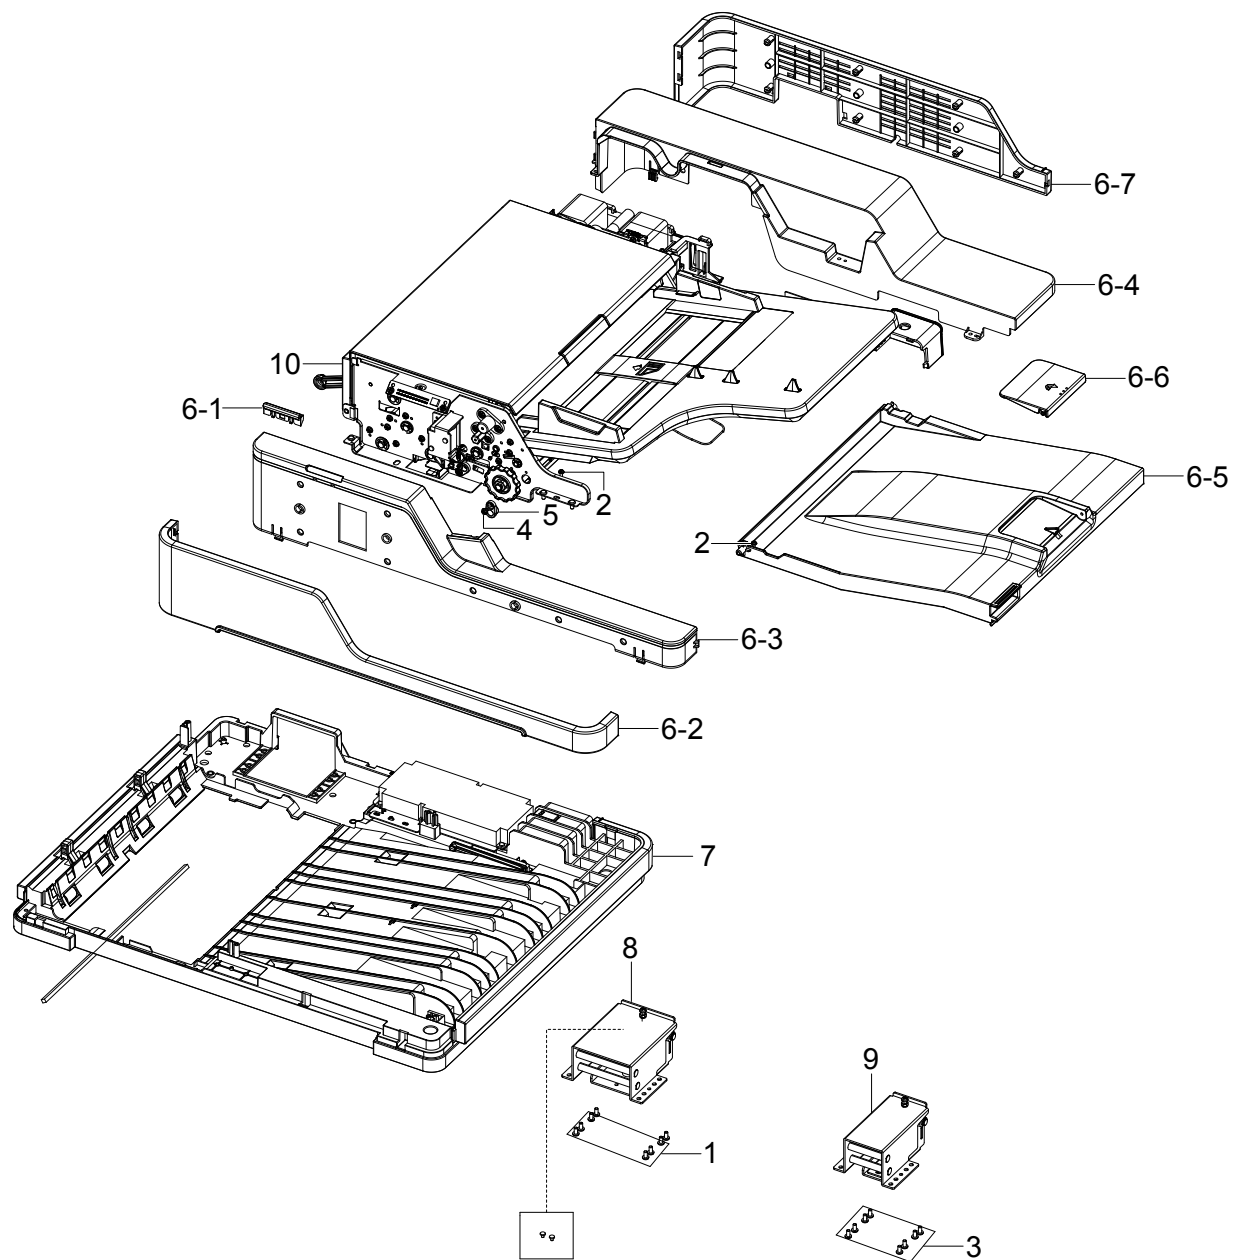

17. DADF

DADF Parts List

SA : SERVICE AVAILABLE, SNA : SERVICE not AVAILABLE

Drawer#	SEC_Code	Description	QT'y	Service	Remark
0	CLX-ADF40D	DADF	1	SNA	
1	6001-000581	SCREW-MACHINE	8	SNA	
2	6003-000196	SCREW-TAPTYPE	5	SA	
3	6003-001256	SCREW-TAPTYPE	15	SNA	
4	6009-001665	SCREW-HEX	1	SA	
5	JC61-03336A	BUSH-HINGE	1	SNA	

Drawer#	SEC_Code	Description	QT'y	Service	Remark
6	JC97-03641A	DADF-COVER	1	SNA	
7	JC97-03642A	DADF-COVER PLATEN	1	SA	
8	JC97-03648A	DADF PLATEN-HINGE LEFT	1	SNA	
9	JC97-03649A	DADF PLATEN-HINGE RIGHT	1	SNA	
10	JC97-03650A	DADF-SUB	1	SNA