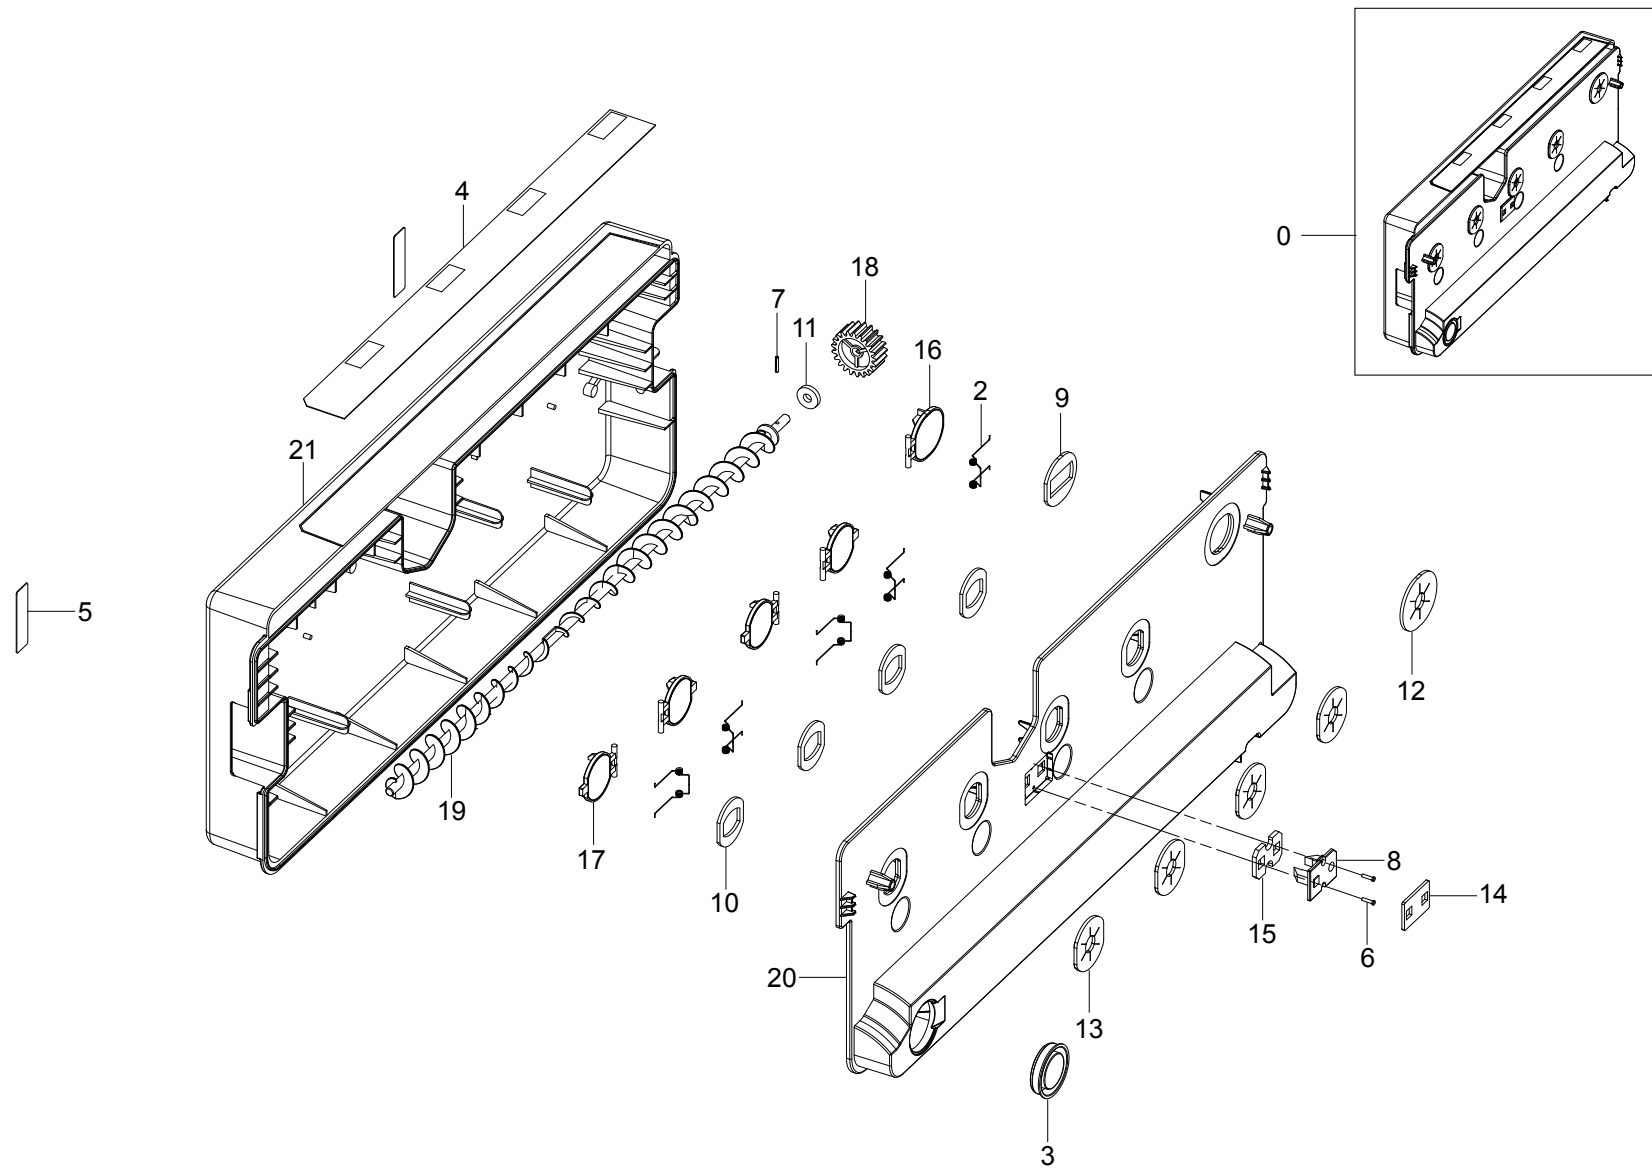

11. CARTRIDGE-WTB

CARTRIDGE-WTB Parts List

SA : SERVICE AVAILABLE, SNA : SERVICE not AVAILABLE

Drawer#	SEC_Code	Description	QT'y	Service	Remark
0	JC96-05657A	CARTRIDGE-WTB	1	SA	
2	6107-001707	SPRING-ETC	5	SNA	
3	JC67-00400A	CAP-WASTE BOTTLE	1	SNA	
4	JC68-02392A	LABEL-INFORMATION	1	SNA	
5	JC63-02585A	SHEET-GUIDE WTB HANDLE	2	SNA	
6	6003-000152	SCREW-TAPTYPE	2	SA	
7	6043-001115	PIN-PARALLEL(KEY)	1	SA	
8	JC61-02930A	GUIDE-WASTE LIGHT	1	SNA	
9	JC62-00587A	SEAL-SHUTTER ITB	1	SNA	
10	JC62-00588A	SEAL-SHUTTER OPC	4	SNA	
11	JC62-00591A	SEAL-WTB AUGER	1	SNA	

Drawer#	SEC_Code	Description	QT'y	Service	Remark
12	JC62-00593A	SEAL-WTB ITB	1	SNA	
13	JC62-00594A	SEAL-WTB OPC	4	SNA	
14	JC62-00595A	SEAL-WTB SENSOR	1	SNA	
15	JC62-00596A	SEAL-WTB SENSOR INNER	1	SNA	
16	JC64-00456A	SHUTTER-WASTE ITB	1	SNA	
17	JC64-00457A	SHUTTER-WASTE OPC	4	SNA	
18	JC66-02117A	GEAR-WTB DRIVE	1	SA	
19	JC66-02242A	WHEEL-AUGER LEVELING	1	SNA	
20	JC67-00364A	TANK-WASTE LOWER	1	SNA	
21	JC67-00365A	TANK-WASTE UPPER	1	SNA