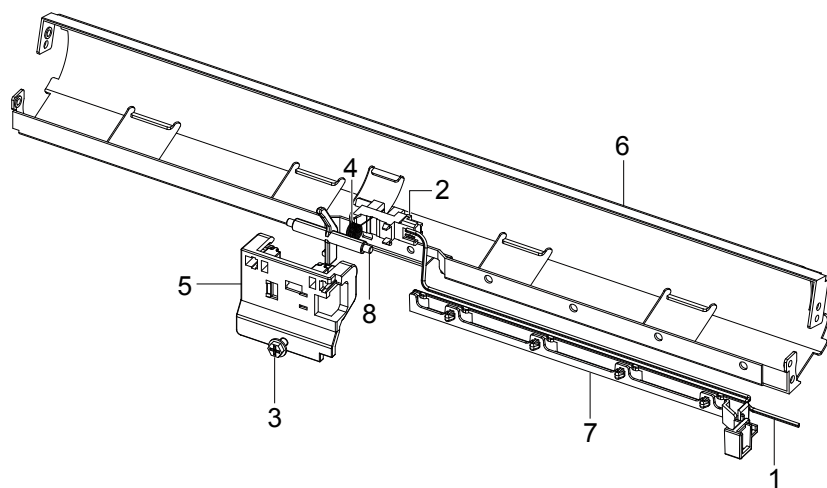

17B2-f,g. DADF FRAME MAIN sub4

f. DADF GUIDE-EXIT TURN LOWER