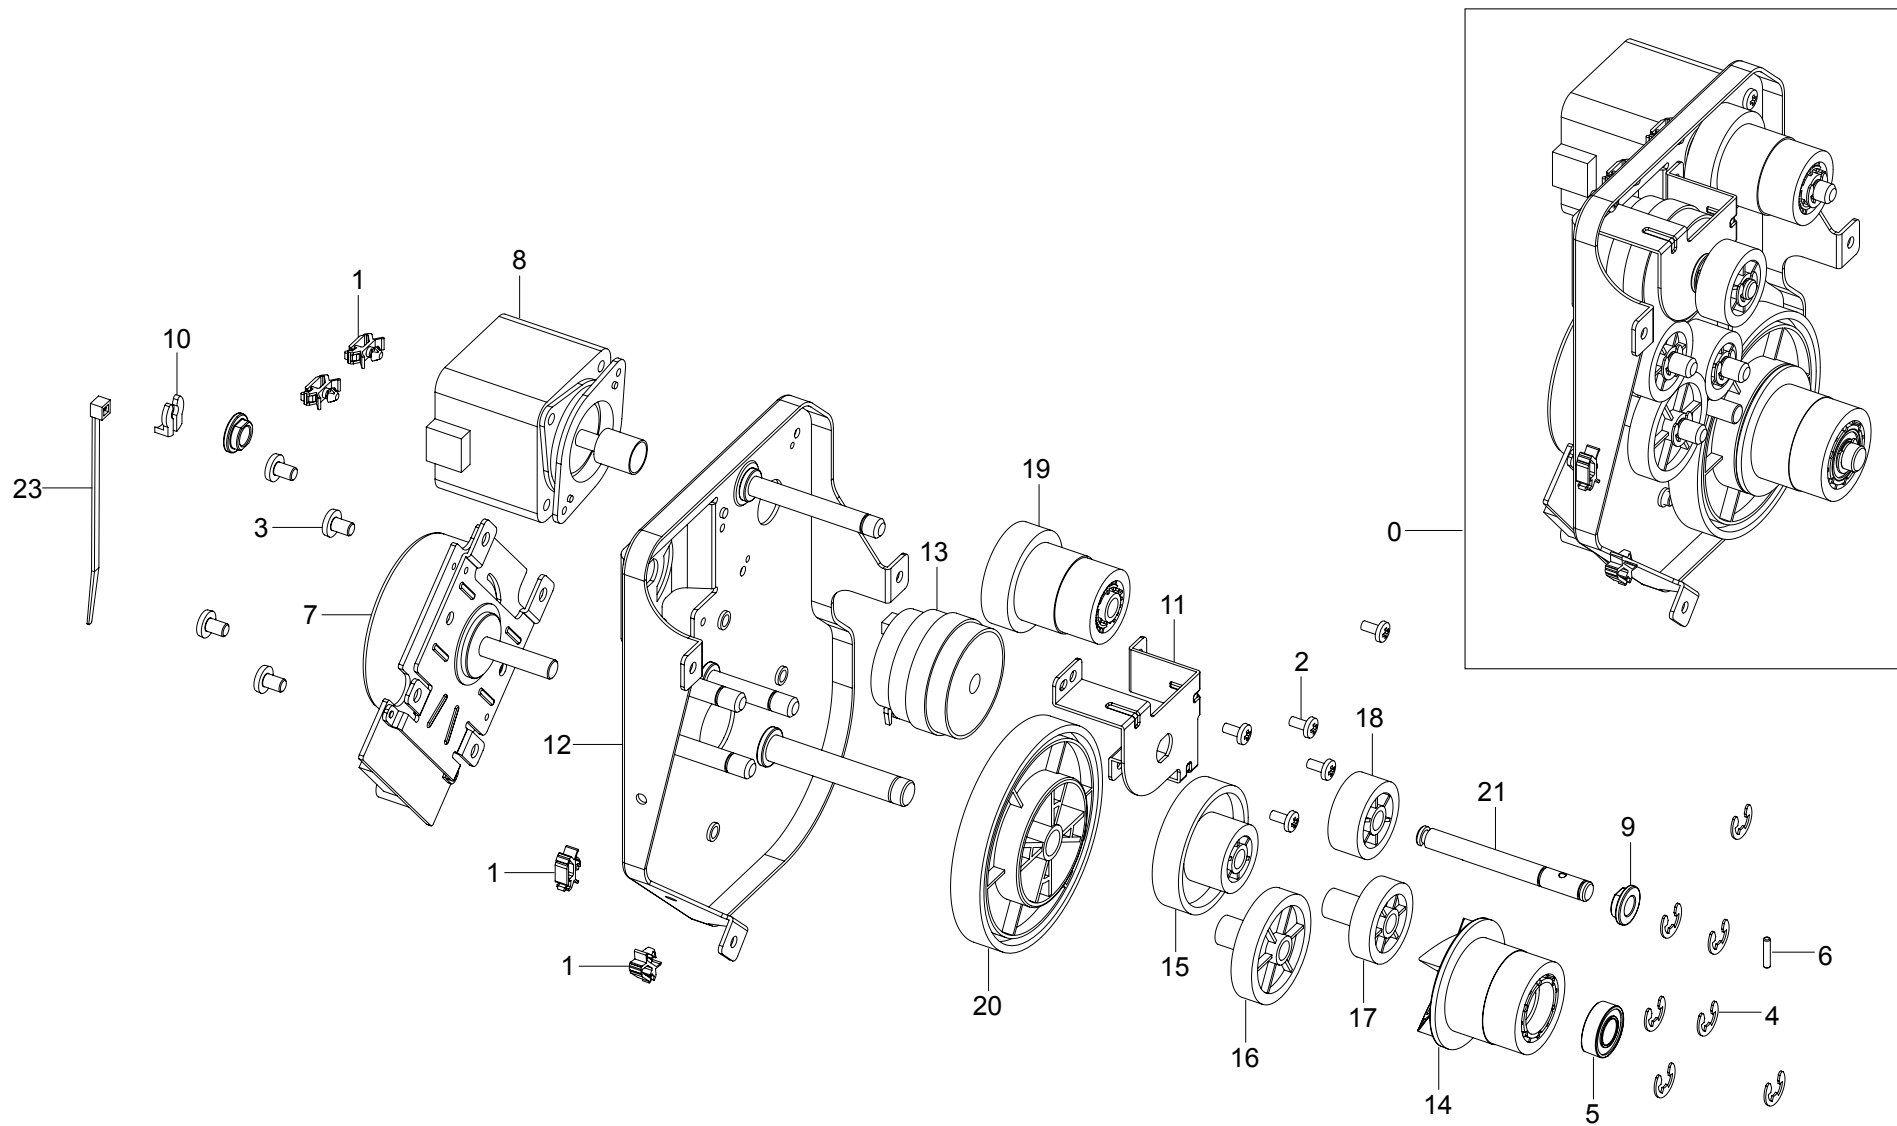

6B. DRIVE EXIT

DRIVE EXIT Parts List

SA : SERVICE AVAILABLE, SNA : SERVICE not AVAILABLE

Drawer#	SEC_Code	Description	QT'y	Service	Remark
0	JC93-00057A	DRIVE EXIT	1	SA	
1	6502-001131	CABLE CLAMP	4	SA	
2	6003-000269	SCREW-TAPTYPE	5	SA	
3	6003-000301	SCREW-TAPTYPE	4	SA	
4	6044-000231	RING-E	7	SA	
5	6601-001227	BEARING-BALL	1	SNA	
6	JB70-00168A	ICT-PIN ADF	1	SA	
7	JC31-00123B	MOTOR BLDC	1	SA	
8	JC31-00131A	MOTOR STEP	1	SNA	
9	JC61-00699A	BUSH-D6/L4	2	SNA	
10	JC61-01367A	FIXER-M_E RING 4PI	1	SA	
11	JC61-03203A	BRACKET-HOLDER-CLUTCH	1	SNA	
12	JC61-03204A	BRACKET-EXIT_DRIVE	1	SNA	

Drawer#	SEC_Code	Description	QT'y	Service	Remark
13	JC66-00994C	CLUTCH-SPUR	1	SNA	
14	JC66-02220A	GEAR-FUSER B	1	SNA	
15	JC66-02226A	GEAR-EXIT_RDCN	1	SNA	
16	JC66-02227A	GEAR-EXIT_IDLE A	1	SNA	
17	JC66-02228A	GEAR-EXIT_IDLE B	1	SNA	
18	JC66-02229A	GEAR-EXIT_IDLE C	1	SNA	
19	JC66-02230A	GEAR-DUP_RDCN	1	SNA	
20	JC66-02264A	GEAR-FUSER A	1	SNA	
21	JC66-02406A	SHAFT-EXIT_DRIVE	1	SNA	
23	6501-000004	CABLE TIE	1	SA	
24	JC39-01097A	HARNESS-FUSER BLDC	1	SA	
25	JC39-01121A	HARNESS-EXIT CLUTCH	1	SNA	
26	JC39-01122A	HARNESS-EXIT STEP MOTOR	1	SNA