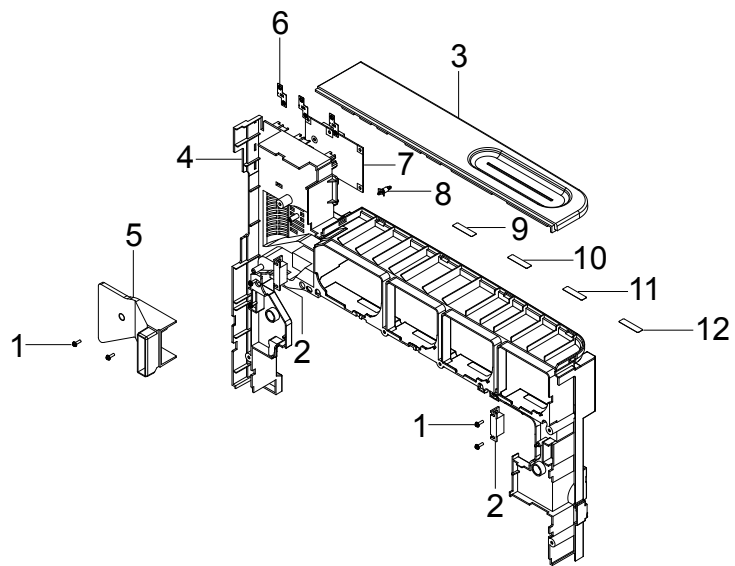

8B. Cover sub2

8B1. COVER-INNER (JC95-01026A)