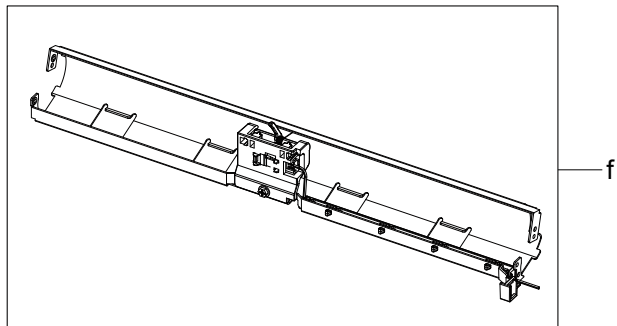

17B2-f,g. DADF FRAME MAIN sub4

f. DADF GUIDE-EXIT TURN LOWER