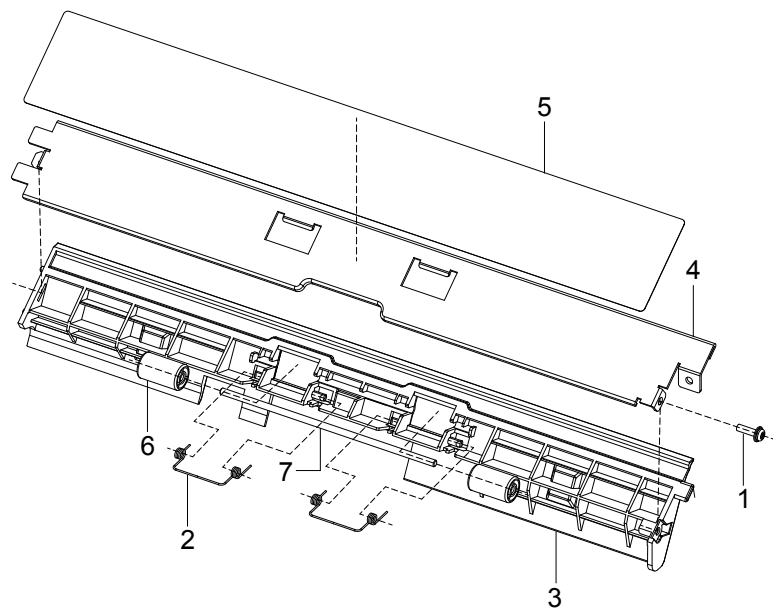

10A2. MP GUIDE-LOWER & MP GUIDE-PICK UP

a. MP GUIDE-LOWER