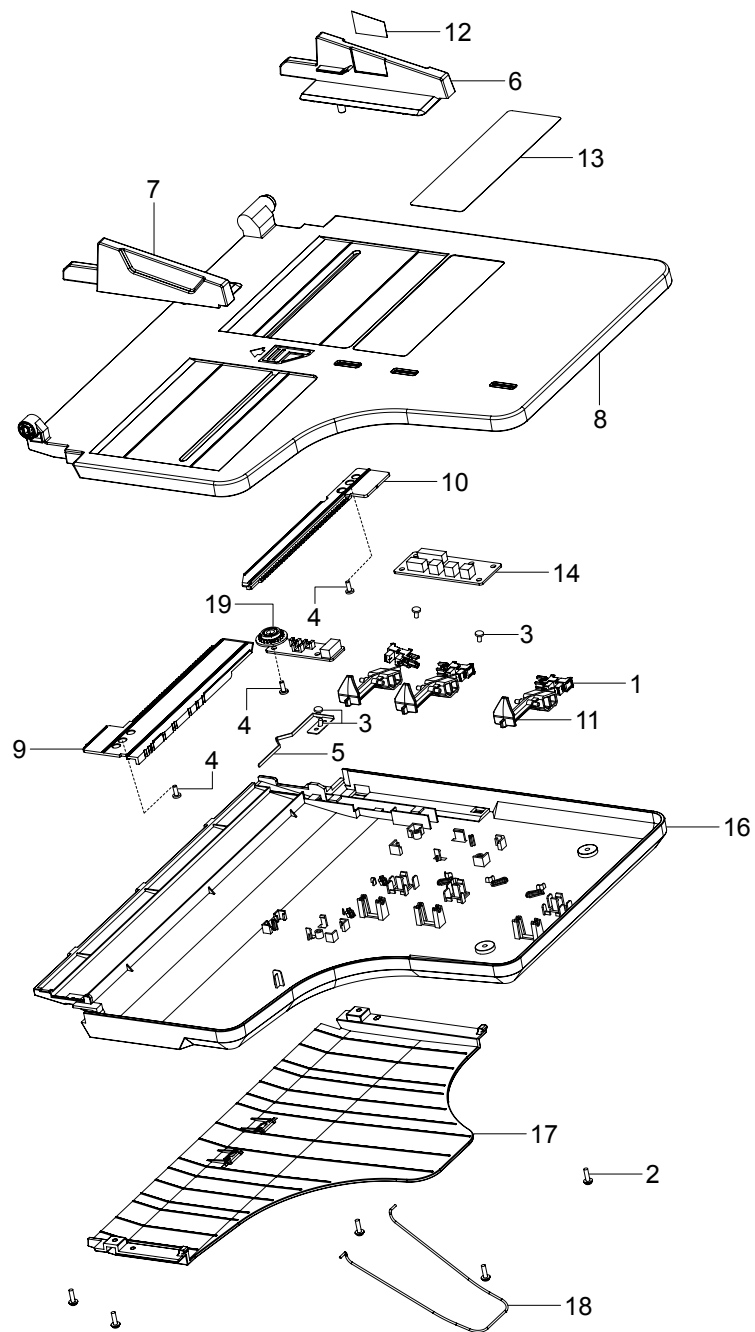

17C. DADF STACKER-TX

DADF STACKER-TX Parts List

SA : SERVICE AVAILABLE, SNA : SERVICE not AVAILABLE

Drawer#	SEC_Code	Description	QT'y	Service	Remark
0	JC97-03640A	DADF STACKER-TX	1	SA	
1	0604-001393	PHOTO-INTERRUPTER	3	SA	
2	6003-000196	SCREW-TAPTYPE	5	SA	
3	6003-000261	SCREW-TAPTYPE	4	SNA	
4	6003-000282	SCREW-TAPTYPE	3	SNA	
5	JC61-03051A	PLATE-TENTION GUIDE	1	SNA	
6	JC61-03255A	GUIDE-DOC R	1	SNA	
7	JC61-03256A	GUIDE-DOC F	1	SNA	
8	JC61-03265A	GUIDE-STACKER TX	1	SNA	
9	JC66-02138A	GEAR-RACK_F	1	SA	

Drawer#	SEC_Code	Description	QT'y	Service	Remark
10	JC66-02139A	GEAR-RACK_R	1	SA	
11	JC66-02243A	ACTUATOR-PAPER LENGTH	3	SA	
12	JC68-02298A	LABEL-CAUTION	1	SNA	
13	JC68-02300A	LABEL-INFORMATION	1	SNA	
14	JC92-02168A	PBA-LENGTH SENSOR	1	SNA	
15	JF72-41354A	PMO-GEAR PINION	1	SNA	
16	JC61-03257A	GUIDE-STACKER LOWER	1	SNA	
17	JC61-03258A	GUIDE-STACKER DUP	1	SNA	
18	JC61-01438A	GUIDE-STACKER WIRE	1	SNA	
19	JC92-02167A	PBA-WIDTH SENSOR	1	SNA