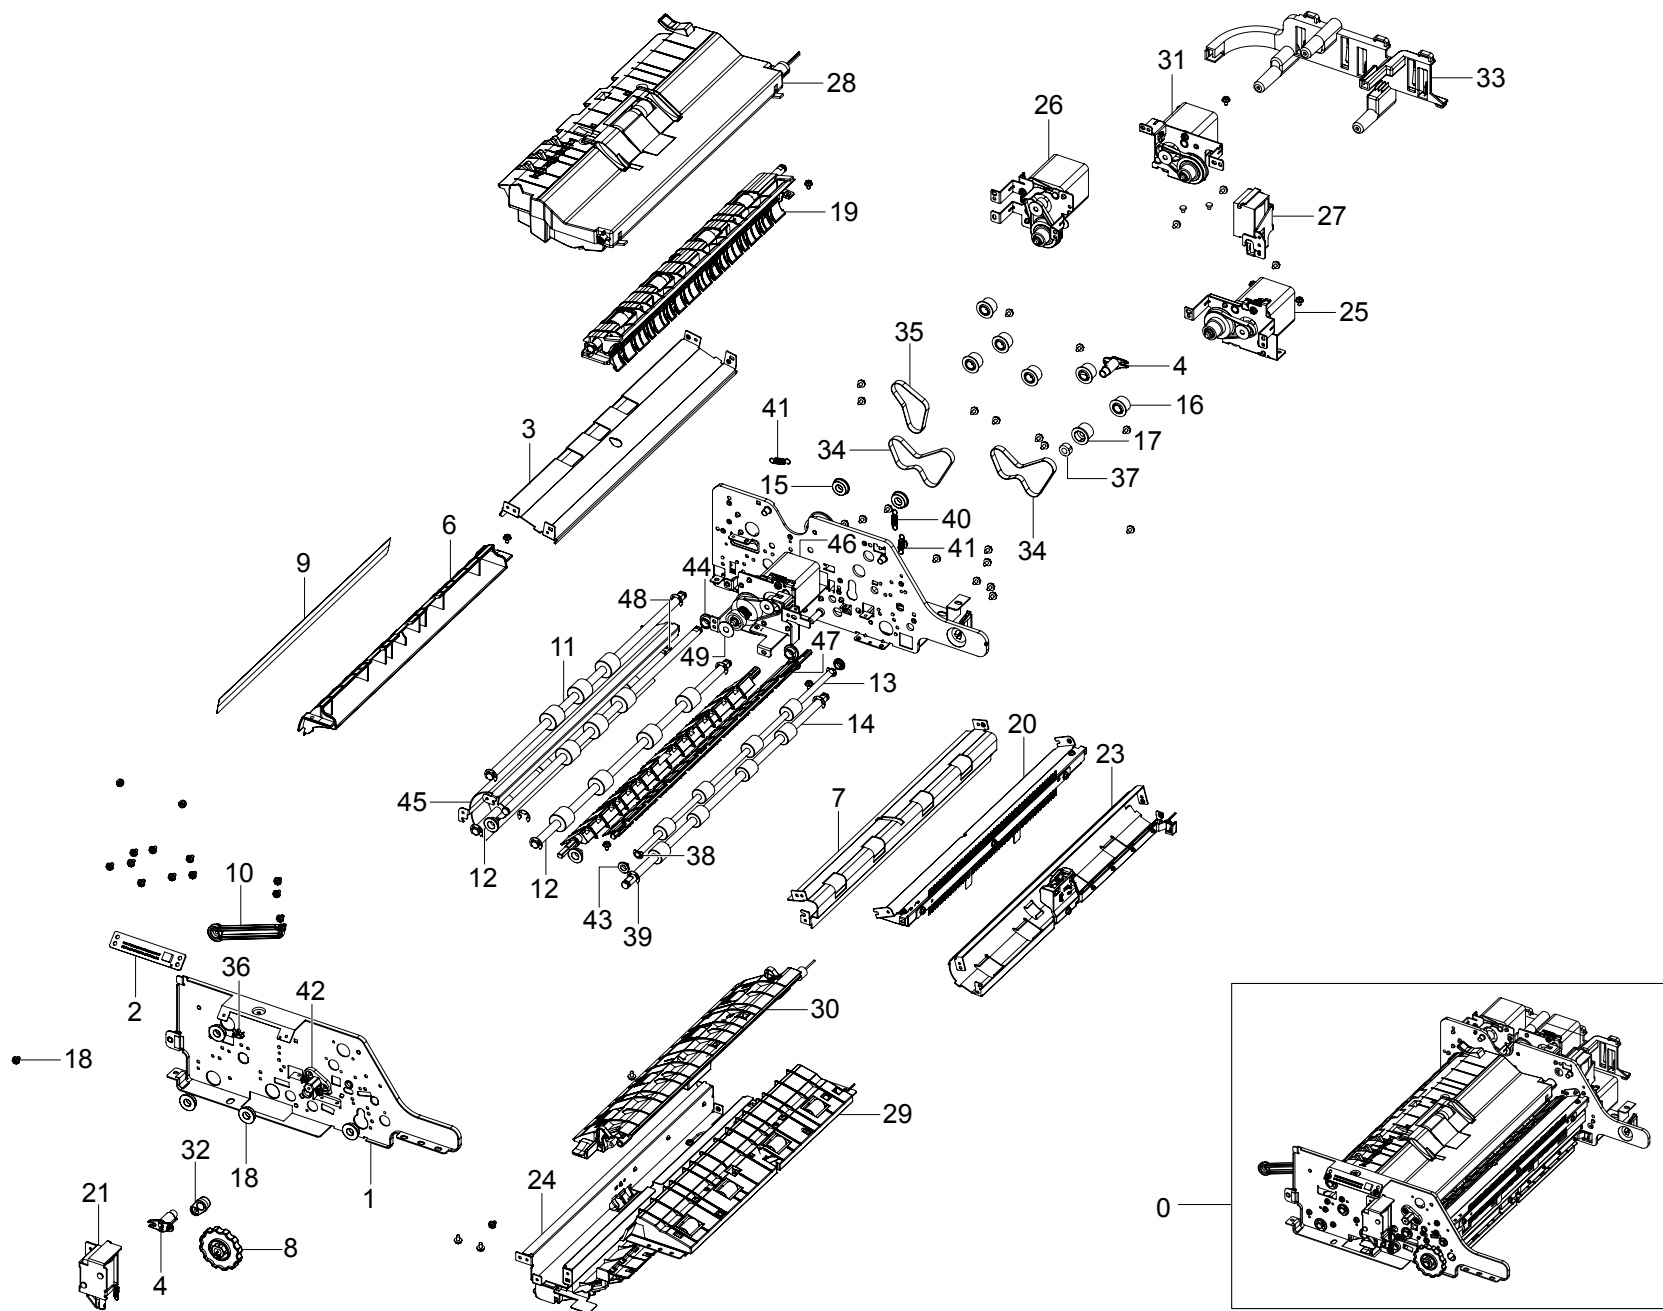

17B2. DADF FRAME-MAIN

DADF FRAME-MAIN Parts List

SA : SERVICE AVAILABLE, SNA : SERVICE not AVAILABLE

Drawer#	SEC_Code	Description	QT'y	Service	Remark
0	JC97-03639A	DADF FRAME-MAIN	1	SNA	
1	JC61-03248A	FRAME-FRONT	1	SNA	
2	JC92-02169A	PBA-LED PANEL	1	SNA	
3	JC61-03070A	BRACKET-GUIDE DUP_REGI	1	SNA	
4	JC66-02250A	ARM-SOLENOID R	2	SNA	
5	JC61-03297A	GUIDE-GATE_JUNCTION	1	SNA	
6	JC61-03237A	GUIDE-REGI JUNCTION	1	SNA	
7	JC61-03250A	GUIDE-EXIT TURN UPPER	1	SNA	
8	JC64-00495A	KNOB-EXIT-DADF	1	SNA	
9	JC63-02378A	SHEET-DUP REGI	1	SNA	
10	JC66-02270A	LINK-COVER OPEN	1	SNA	
11	JC66-02308A	ROLLER-REGI SIM	2	SNA	
12	JC66-02309A	ROLLER-FEED IN	2	SNA	
13	JC66-02297A	ROLLER-EXIT	1	SNA	
14	JC66-02298A	ROLLER-EXIT TURN	1	SNA	
15	6601-001727	BEARING-BALL	8	SNA	
16	JC66-02265A	PULLEY-S2M Z26 ID8	6	SNA	
17	JC66-02254A	PULLEY-S2M Z26 EXIT	1	SNA	
18	6009-001665	SCREW-HEX	59	SA	
19	JC97-03634A	DADF GUIDE-UPPER DUPLEX	1	SA	Refer to 17B2-a
20	JC97-03638A	DADF GUIDE-EXIT UPPER	1	SA	Refer to 17B2-d
21	JC97-03633A	DADF BRACKET-SOLENOID FRONT	1	SA	
22	JC97-03740A	DADF FRAME-REAR	1	SNA	
23	JC97-03741A	DADF GUIDE-EXIT TURN LOWER	1	SNA	Refer to 17B2-f
24	JC97-03742A	DADF GUIDE-FEED IN	1	SNA	Refer to 17B2-g

Drawer#	SEC_Code	Description	QT'y	Service	Remark
25	JC97-03646A	DADF BRACKET-MOTOR EXIT	1	SA	
26	JC97-03644A	DADF BRACKET-MOTOR REGI	1	SA	
27	JC97-03632A	DADF BRACKET-SOLENOID REAR	1	SA	
28	JC97-03637A	DADF GUIDE-PICK UP	1	SA	Refer to 17B2-e
29	JC97-03636A	DADF GUIDE-EXIT LOWER	1	SA	Refer to 17B2-c
30	JC97-03635A	DADF GUIDE-FEED OUT	1	SA	Refer to 17B2-b
31	JC97-03645A	DADF BRACKET-MOTOR FEED	1	SA	
32	JC61-03336A	BUSH-HINGE	1	SNA	
33	JC61-03241A	HOLDER-HARNESS	1	SNA	
34	6602-001726	BELT-TIMING GEAR	2	SA	
35	6602-001727	BELT-TIMING GEAR	1	SA	
36	6502-001131	CABLE CLAMP	1	SA	
37	JC66-00977A	CLUTCH-P_ONE WAY	1	SA	
38	6044-000231	RING-E	2	SA	
39	6044-000130	RING-E	10	SNA	
40	6107-002239	SPRING-ES	1	SA	
41	6107-002240	SPRING-ES	2	SA	
42	JC61-03240A	HOLDER-DAMPER	1	SNA	
43	JC61-00699A	BUSH-D6/L4	2	SA	
44	JC61-00426A	BUSH-8/5	4	SA	
45	JC61-03066A	BRACKET-FEED IN	1	SNA	
46	JC97-03643A	DADF BRACKET-MOTOR PICK UP	1	SA	
47	JC97-03803A	DADF-FRAME MAIN GATE SIMPLEX	1	SNA	
48	JC66-02599A	ROLLER-DUP REGI	1	SNA	
49	6031-001002	WASHER-PLAIN	1	SNA