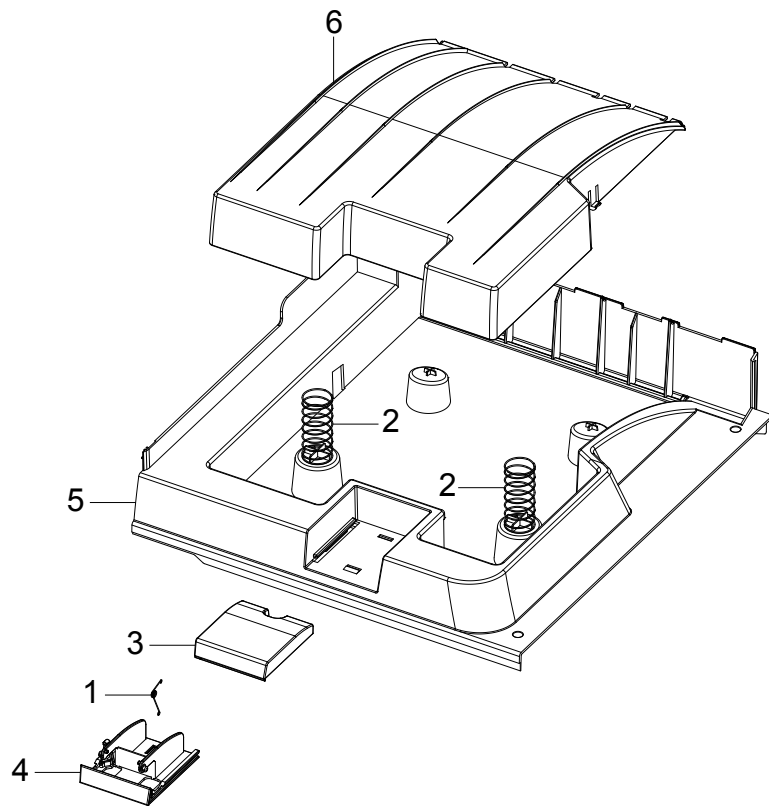

8C. Cover sub3

8C1. COVER-EXIT (JC95-01032A)