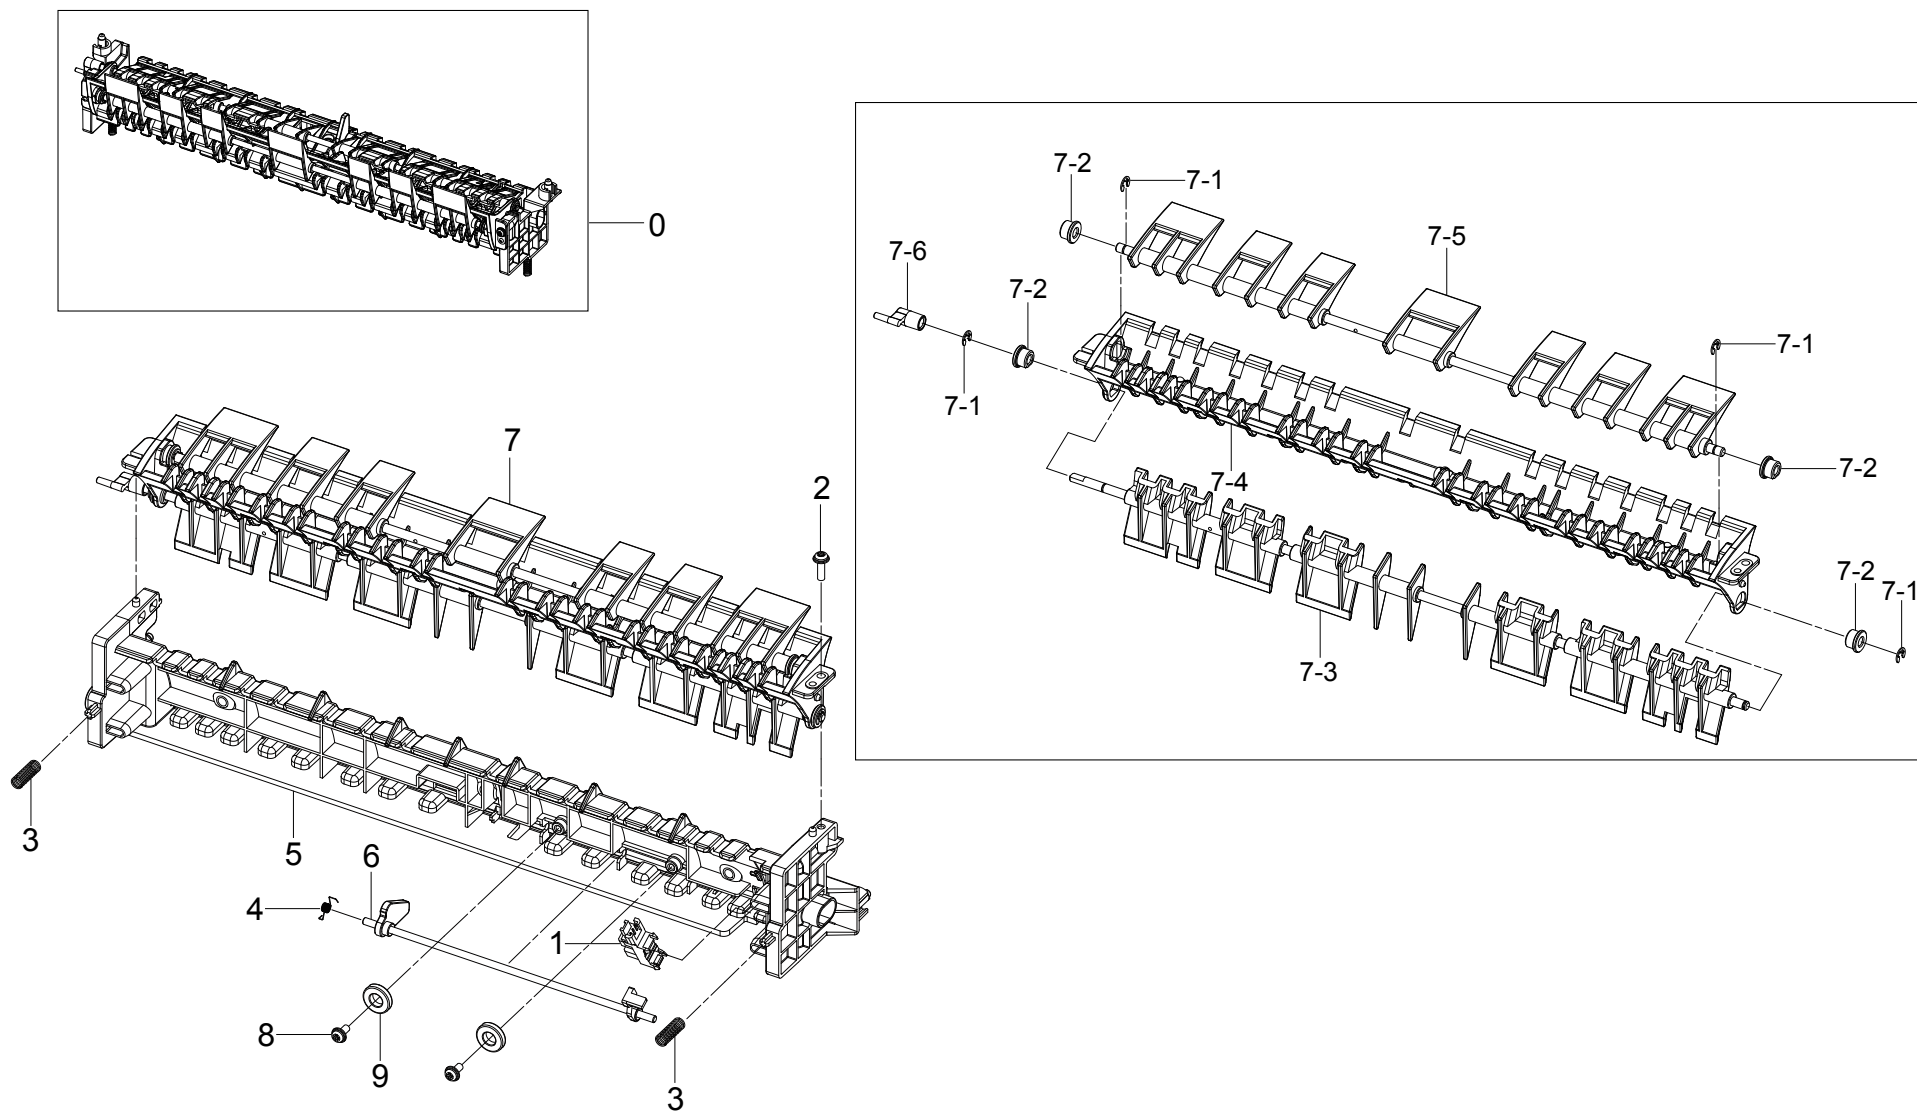

10C. COVER-SIDE FACE UP EXIT LOWER

COVER-SIDE FACE UP EXIT LOWER Parts List

SA : SERVICE AVAILABLE, SNA : SERVICE not AVAILABLE

Drawer#	SEC_Code	Description	QT'y	Service	Remark
0	JC95-01039A	COVER-SIDE FACE UP EXIT LOWER		SNA	
1	0604-001393	PHOTO-INTERRUPTER	1	SNA	
2	6003-000196	SCREW-TAPTYPE	1	SA	
3	6107-001729	SPRING-CS	2	SA	
4	6107-001747	SPRING-TS	1	SA	
5	JC61-03122A	GUIDE-FACE UP EXIT L	1	SNA	
6	JC66-02351A	ACTUATOR-FUSER OUT	1	SA	
7	JC95-01062A	COVER-SIDE GUIDE GATE MIDDLE	1	SNA	

Drawer#	SEC_Code	Description	QT'y	Service	Remark
7-1	6044-000123	RING-E	4	SNA	
7-2	JC61-00424A	BUSH-4	4	SA	
7-3	JC61-03093A	GUIDE-GATE FACE UP	1	SNA	
7-4	JC61-03118A	GUIDE-FACE UP EXIT MID	1	SNA	
7-5	JC61-03430A	GUIDE-GATE RETURN UP	1	SA	
7-6	JC66-02204A	LEVER-GATE DUPLEX	1	SA	
8	6003-000264	SCREW-TAPTYPE	2	SNA	
9	JC60-00045A	SPACER-TR ROLLER L	2	SNA