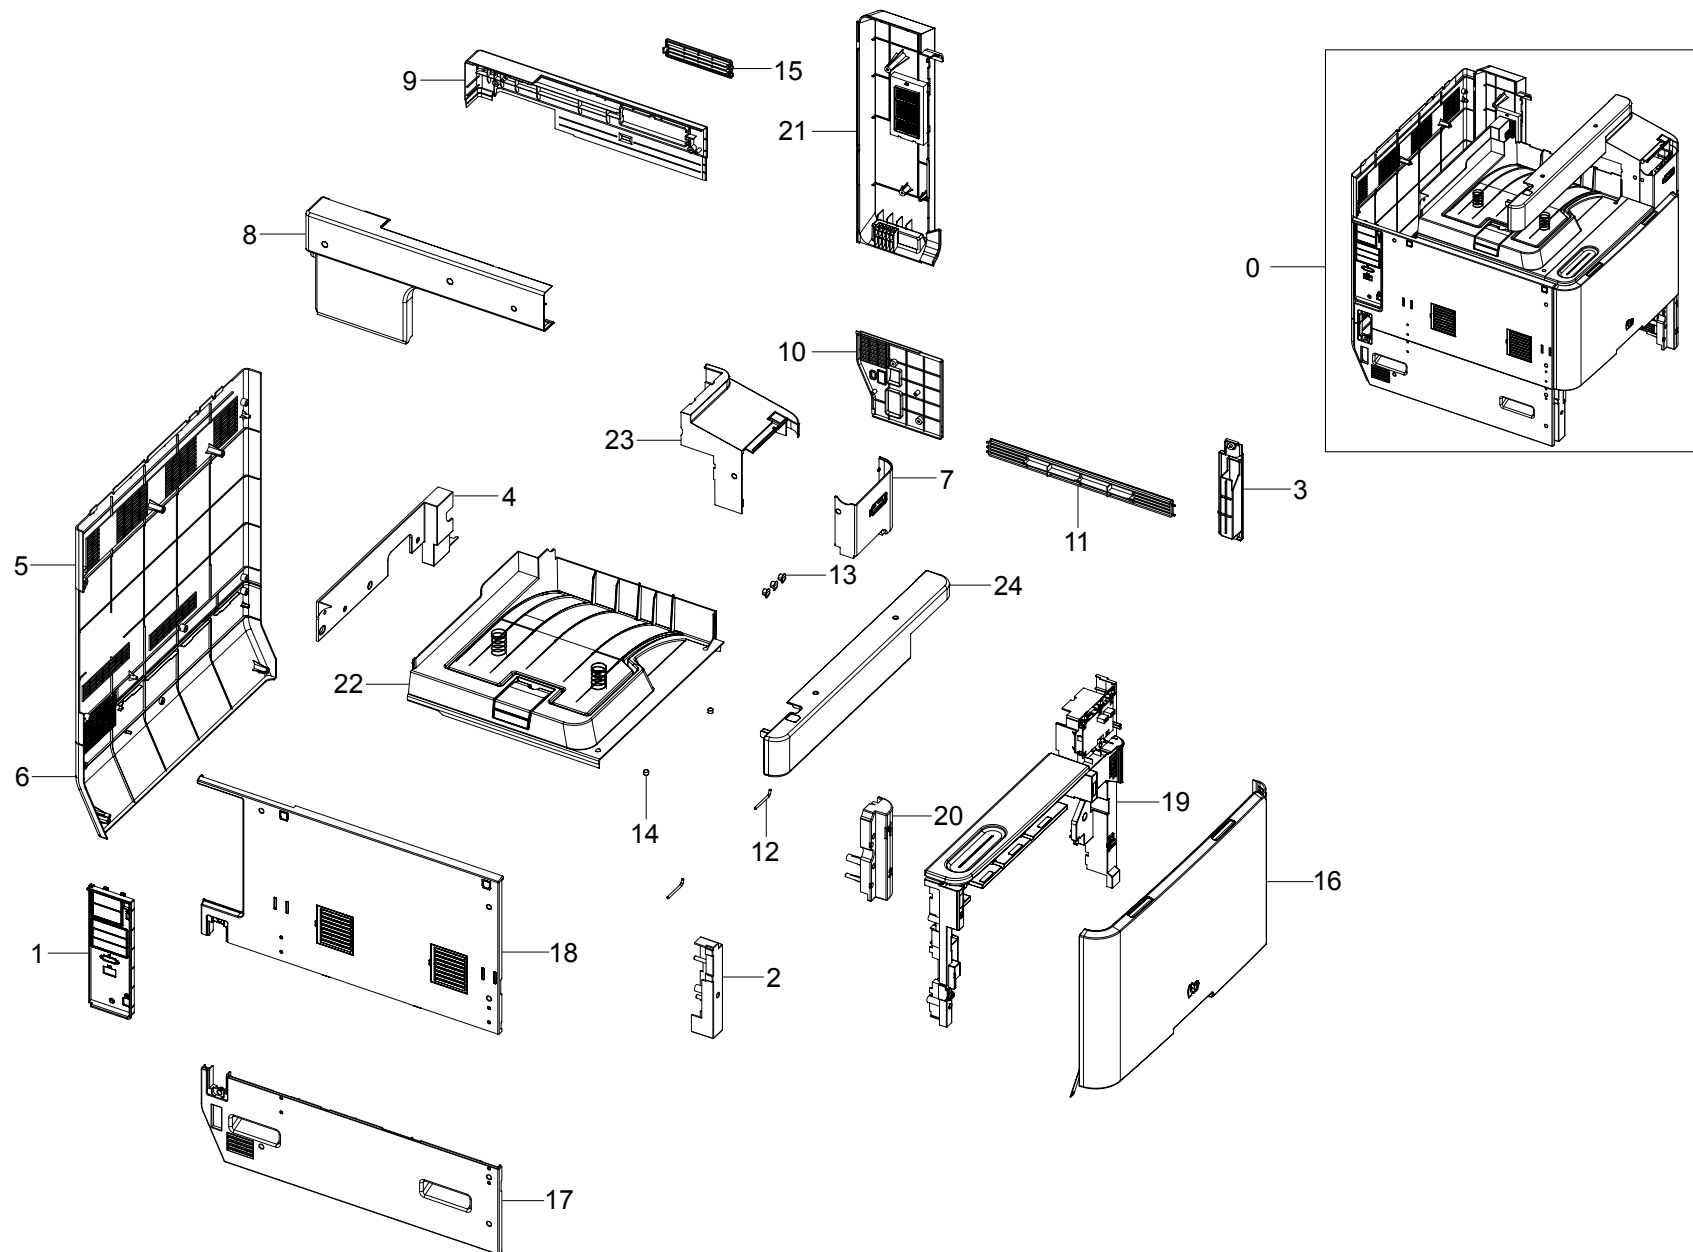

8. COVER

COVER Parts List

SA : SERVICE AVAILABLE, SNA : SERVICE not AVAILABLE

Drawer#	SEC_Code	Description	QT'y	Service	Remark
0	JC95-01031A	COVER	1	SA	
1	JC61-03136A	PLATE-SHIELD	1	SNA	
2	JC63-02215A	COVER-DUMMY FRONT LL	1	SNA	
3	JC63-02216A	COVER-DUMMY RIGHT	1	SNA	
4	JC63-02218A	COVER-EXIT REAR	1	SNA	
5	JC63-02219A	COVER-REAR UPPER	1	SNA	
6	JC63-02220A	COVER-REAR LOWER	1	SNA	
7	JC63-02222A	COVER-OPE HINGE 2	1	SNA	
8	JC63-02232A	COVER-SCAN LEFT	1	SNA	
9	JC63-02233A	COVER-SCAN RIGHT	1	SNA	
10	JC63-02274A	COVER-RIGHT LOWER	1	SNA	
11	JC63-02306A	COVER-DUMMY TAKE AWAY	1	SNA	
12	JC66-02390A	SHAFT-FRONT_PIN	2	SNA	

Drawer#	SEC_Code	Description	QT'y	Service	Remark
13	JC67-00374A	CAP-COVER HINGE FRONT	3	SNA	
14	JC67-00409A	CAP-HOLE SCREW	2	SNA	
15	JC67-00398A	CAP-DUMMY STAND	1	SNA	
16	JC95-01021A	COVER-FRONT	1	SA	Refer to 8A1.
17	JC95-01024A	COVER-LEFT LOWER	1	SA	
18	JC95-01025A	COVER-LEFT UPPER	1	SA	Refer to 8A2.
19	JC95-01026A	COVER_INNER	1	SA	Refer to 8B1.
20	JC95-01027A	COVER-FRONT RIGHT	1	SA	Refer to 8B2.
21	JC95-01032A	COVER-RIGHT	1	SA	Refer to 8B3.
22	JC95-01033A	COVER-EXIT	1	SA	Refer to 8C1.
23	JC95-01036A	COVER-OPE HINGE	1	SA	Refer to 8C2.
24	JC95-01152A	COVER-FRONT SCAN	1	SA	Refer to 8C3.