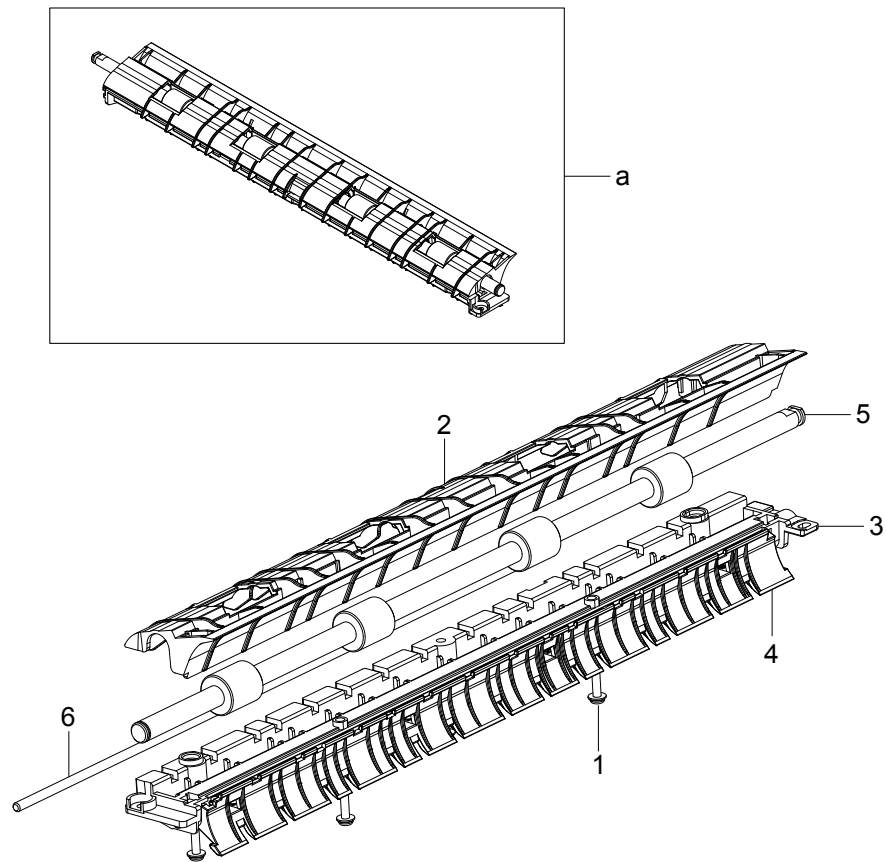

17B2-a,b. DADF FRAME MAIN_sub1

a. DADF GUIDE-UPPER DUPLEX