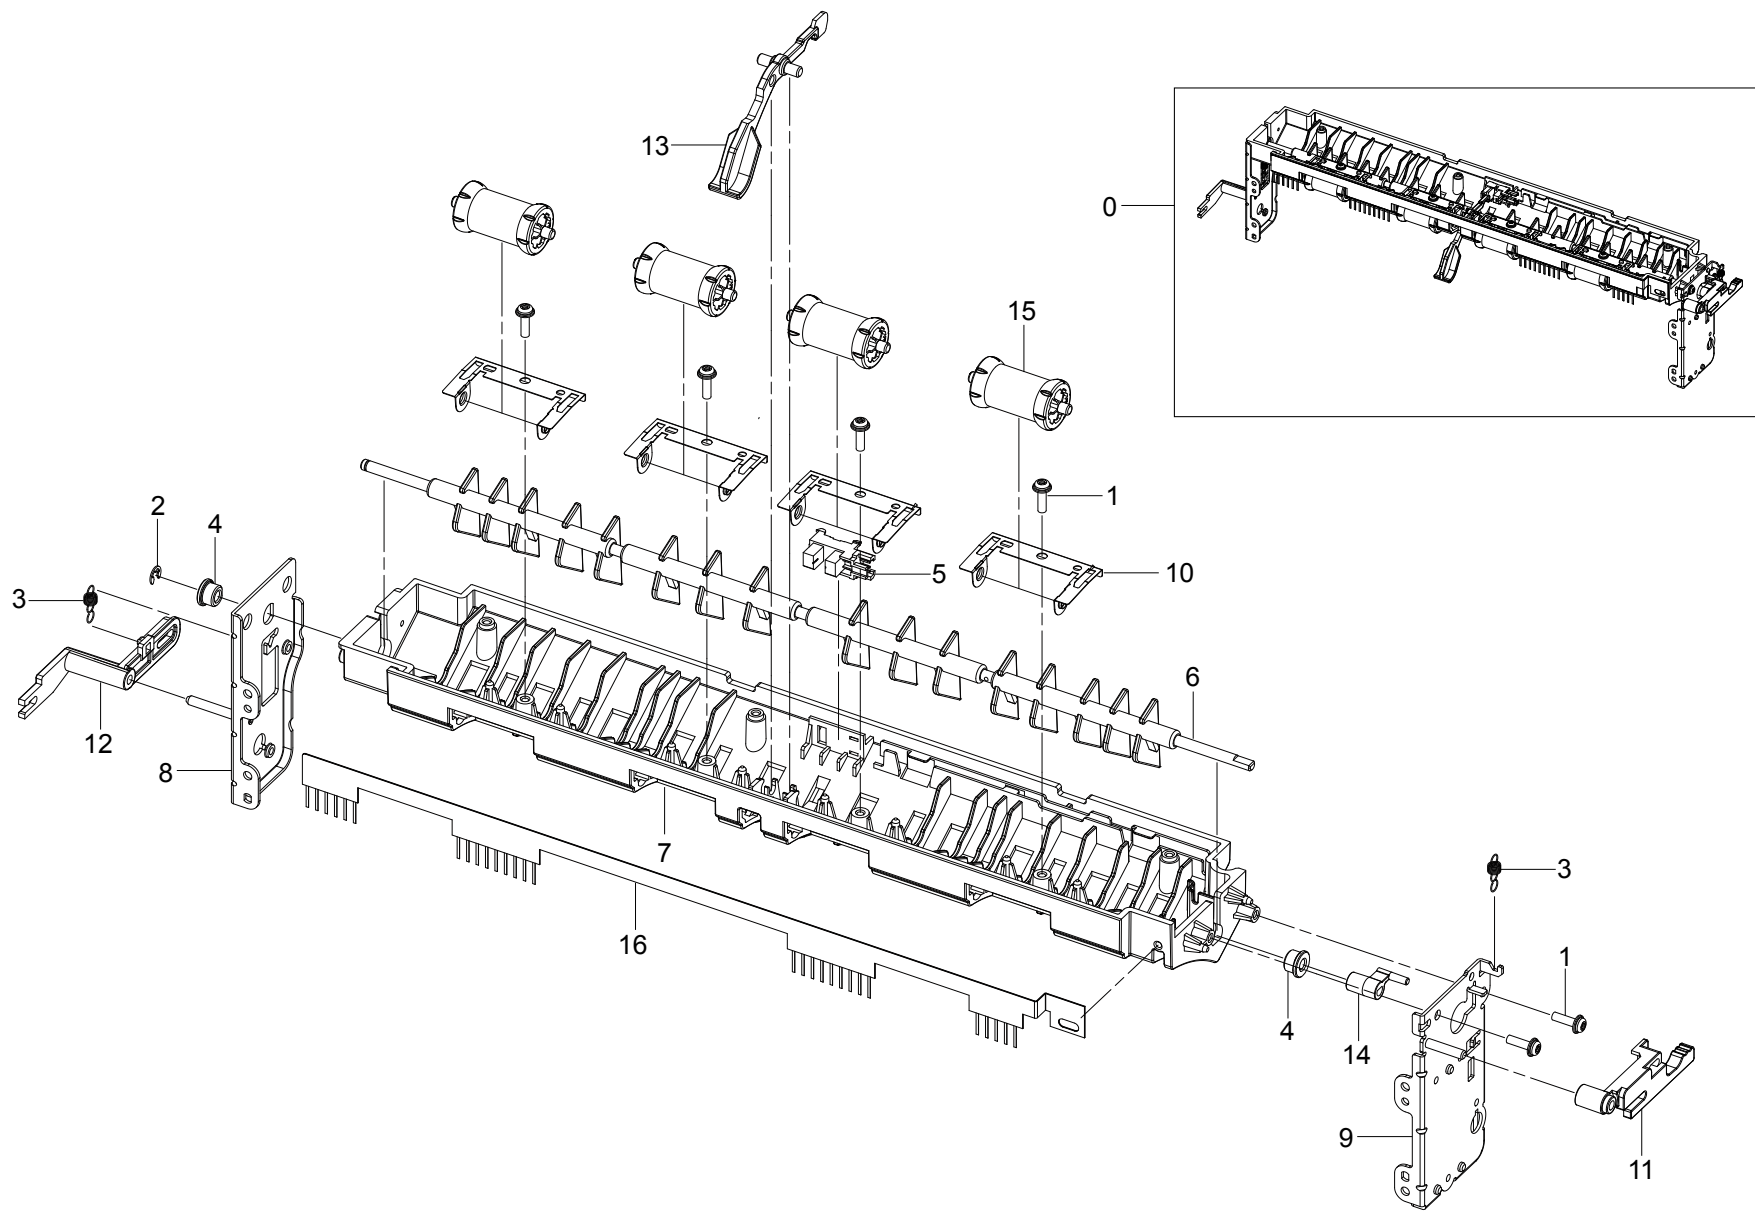

10D. COVER-SIDE FACE UP EXIT UPPER

COVER-SIDE FACE UP EXIT UPPER Parts List

SA : SERVICE AVAILABLE, SNA : SERVICE not AVAILABLE

Drawer#	SEC_Code	Description	QT'y	Service	Remark
0	JC95-01040A	COVER-SIDE FACE UP EXIT UPPER	1	SNA	
1	6003-000196	SCREW-TAPTYPE	6	SA	
2	6044-000123	RING-E	1	SNA	
3	6107-001739	SPRING-ES	2	SA	
4	JC61-00424A	BUSH-4	2	SA	
5	0604-001393	PHOTO-INTERRUPTER	1	SNA	
6	JC61-03114A	GUIDE-GATE DUPLEX	1	SNA	
7	JC61-03117A	GUIDE-FACE UP EXIT U	1	SNA	
8	JC61-03315A	BRACKET-FACE UP EXIT FR	1	SNA	

Drawer#	SEC_Code	Description	QT'y	Service	Remark
9	JC61-03316A	BRACKET-FACE UP EXIT RE	1	SNA	
10	JC61-03439A	HOLDER-ROLLER IDLE F_U	4	SA	
11	JC66-02181A	LINK-GATE DUPLEX	1	SA	
12	JC66-02182A	LINK-GATE FACE UP EXIT	1	SA	
13	JC66-02198A	ACTUATOR-FULL FACE UP	1	SA	
14	JC66-02204A	LEVER-GATE DUPLEX	1	SA	
15	JC66-02292A	ROLLER-F_D IDLE EXIT	4	SNA	
16	JC67-00412A	BRUSH-ANTISTATIC SIDE_EXIT	1	SNA	
17	JC39-01141A	HARNESS-PAPER CURL DET SENSOR	1	SNA