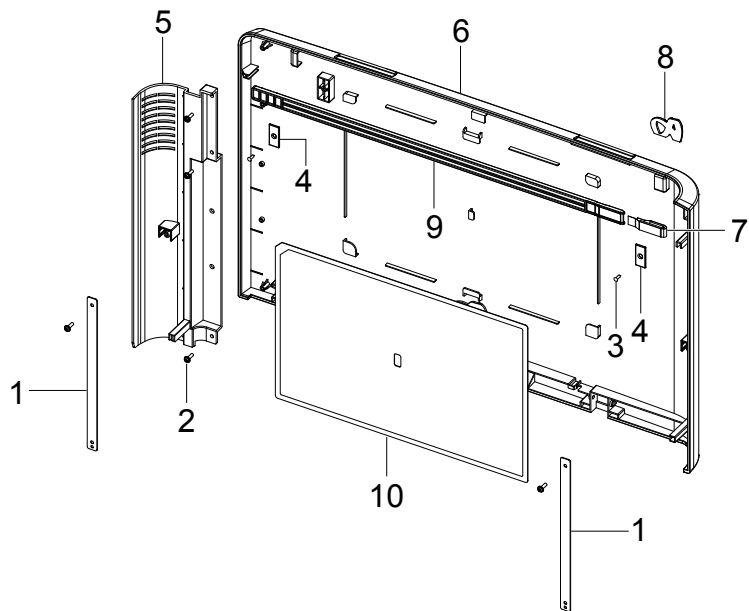

8A. Cover sub1

8A1. COVER-FRONT(JC95-01021A)