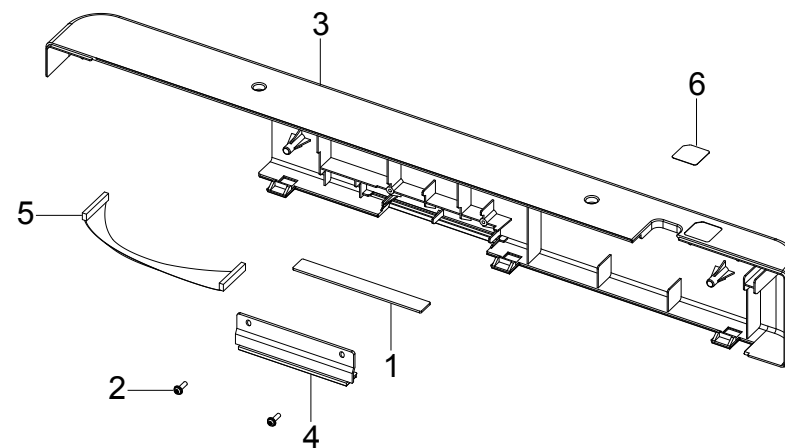

8C. Cover sub3

8C1. COVER-EXIT (JC95-01032A)

8C2. COVER-OPE HINGE (JC95-01036A)

8C3. COVER-FRONT SCAN (JC95-01152A)

Cover sub3 Parts List

SA : SERVICE AVAILABLE, SNA : SERVICE not AVAILABLE

Drawer#	SEC_Code	Description	QT'y	Service	Remark
8C1	JC95-01033A	COVER-EXIT	1	SA	
1	6107-001264	SPRING-TS	1	SNA	
2	6107-001773	SPRING-CS	2	SA	
3	JC63-00737C	COVER-EXIT ST LOWER	1	SNA	
4	JC63-00738C	COVER-EXIT STACKER	1	SNA	
5	JC63-02217A	COVER-EXIT TOP	1	SNA	
6	JC63-02275A	COVER-GUIDE STACKER	1	SNA	
8C2	JC95-01036A	COVER-OPE HINGE	1	SNA	
1	6003-000196	SCREW-TAPTYPE	1	SA	
2	JC61-03417A	PLATE-OPE_SPRING	1	SNA	
3	JC63-02221A	COVER-OPE HINGE 1	1	SNA	
4	JC67-00375A	CAP-COVER HINGE REAR	1	SNA	