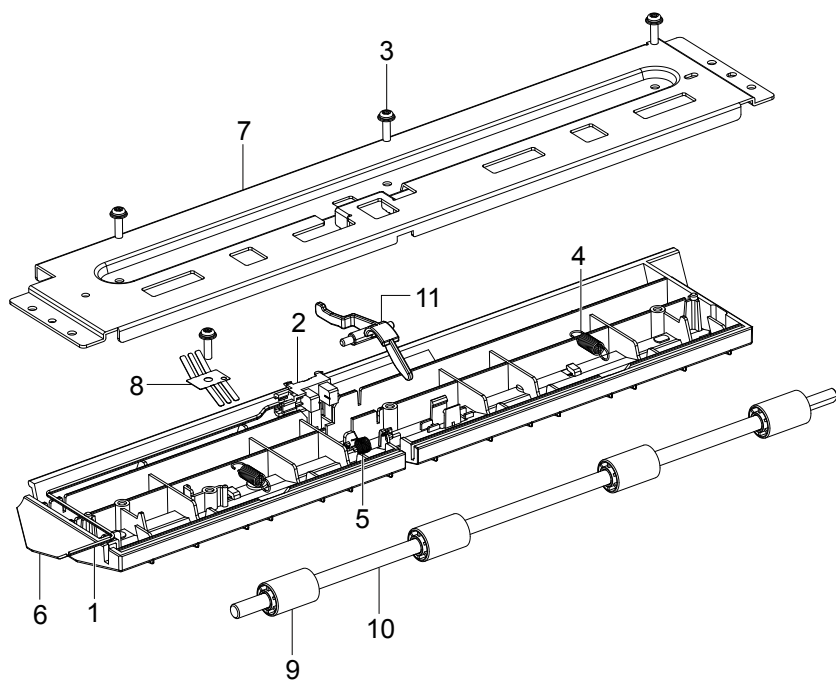

17B2-c,d. DADF FRAME MAIN sub2

c. DADF GUIDE-EXIT LOWER