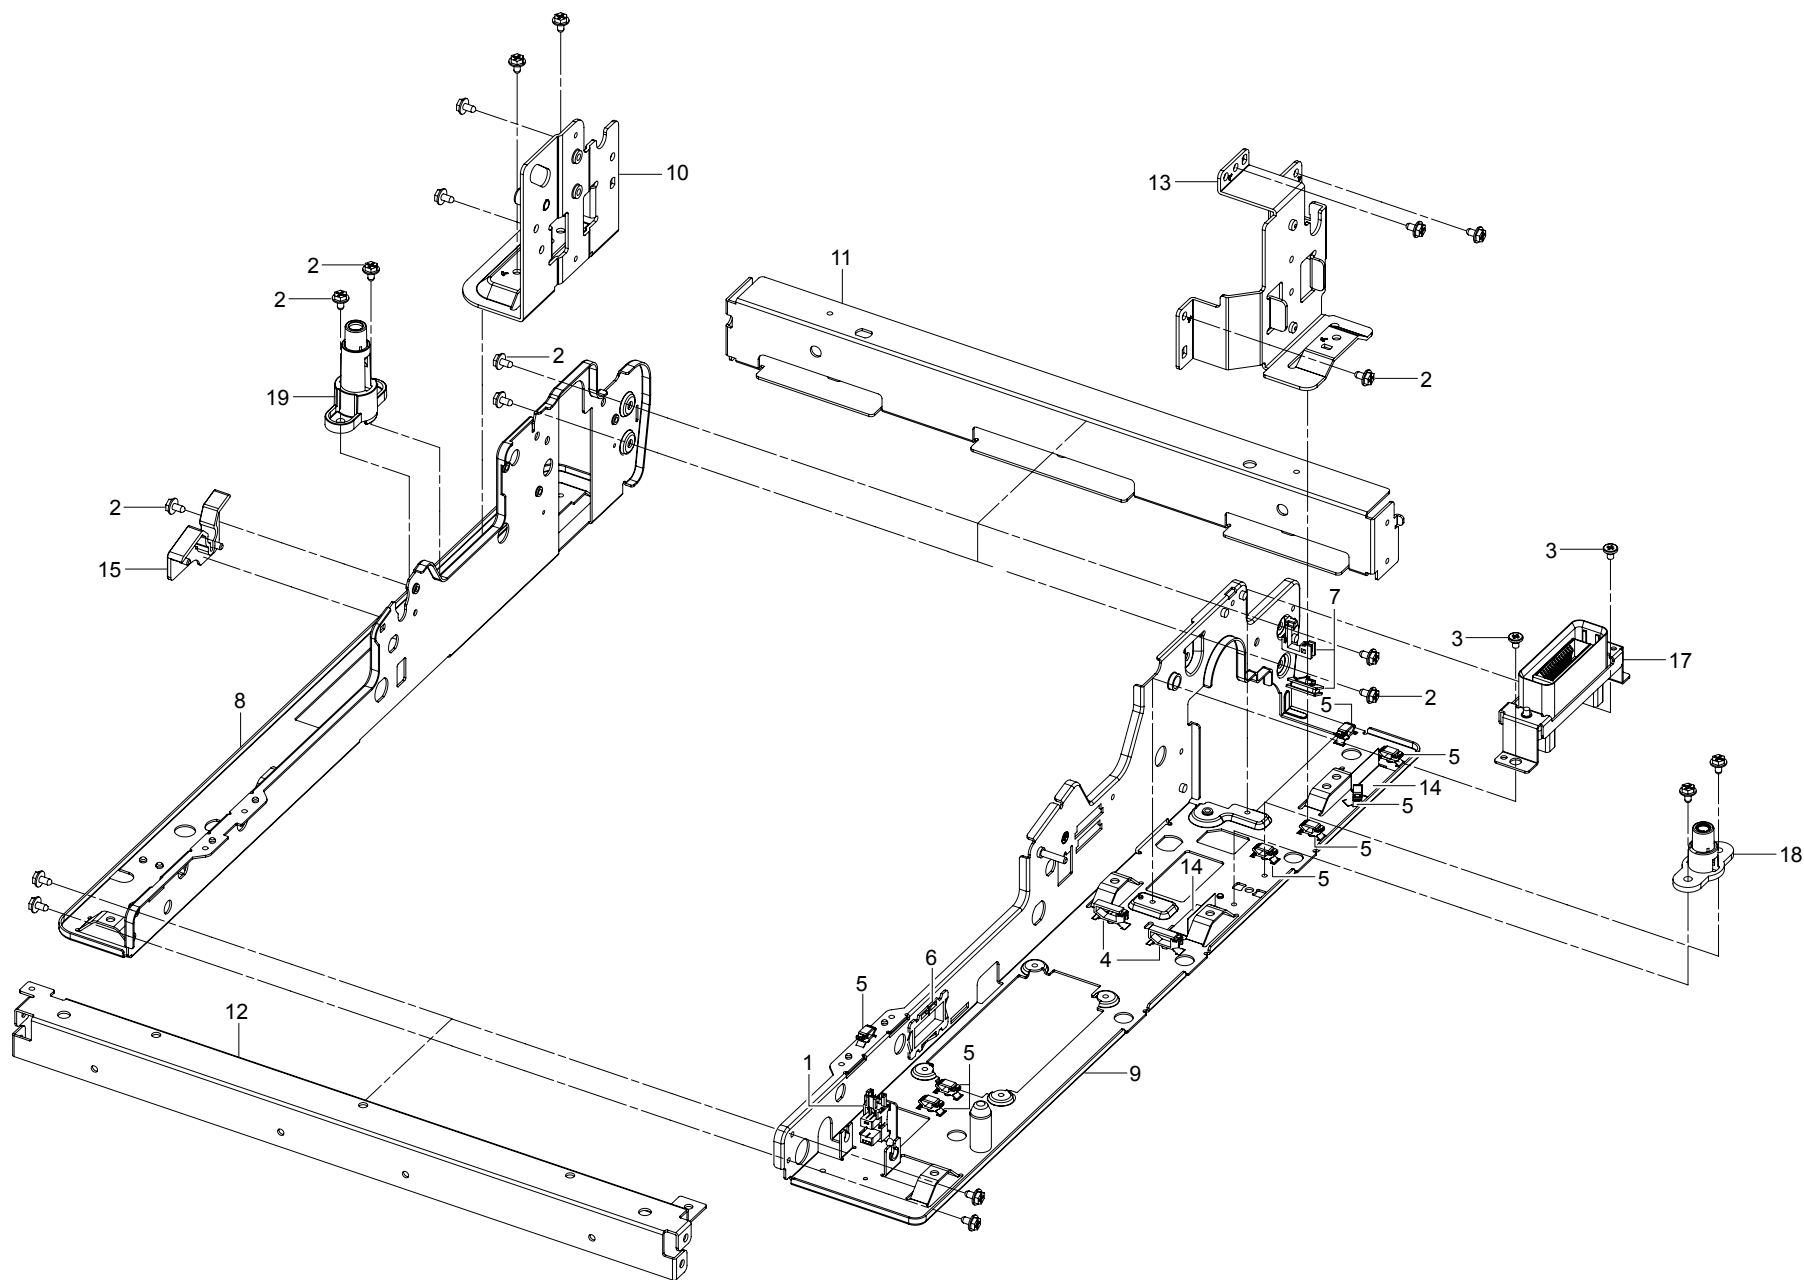

10I. COVER-SIDE FRAME SIDE

COVER-SIDE FRAME SIDE Parts List

SA : SERVICE AVAILABLE, SNA : SERVICE not AVAILABLE

Drawer#	SEC_Code	Description	QT'y	Service	Remark
0	JC95-01125A	COVER-SIDE FRAME SIDE	1	SA	
1	0604-001393	PHOTO-INTERRUPTER	1	SNA	
2	6009-001665	SCREW-HEX	20	SA	
3	6009-001697	SCREW-SPECIAL	2	SA	
4	6502-001130	CABLE CLAMP	2	SA	
5	6502-001131	CABLE CLAMP	8	SNA	
6	6502-001151	CABLE CLAMP	1	SNA	
7	6502-001152	CABLE CLAMP	2	SNA	
8	JC61-02986A	BRACKET-FRONT SIDE	1	SNA	
9	JC61-02987A	BRACKET-REAR SIDE	1	SNA	
10	JC61-02991A	BRACKET-RAIL FRONT SIDE	1	SNA	
11	JC61-02992A	BRACKET-SUPPORT LOWER	1	SNA	

Drawer#	SEC_Code	Description	QT'y	Service	Remark
12	JC61-02993A	BRACKET-SUPPORT UPPER	1	SNA	
13	JC61-02994A	BRACKET-RAIL REAR SIDE	1	SNA	
14	JC63-02640A	SHEET-PROTECT	2	SNA	
15	JC64-00505A	LOCKER-GUIDE FEED	1	SA	
16	JC95-01060A	COVER-SIDE DRAW CONNECTOR	1	SNA	
17	JC95-01064A	COVER-SIDE HOLDER PUSH REAR	1	SA	
18	JC95-01065A	COVER-SIDE HOLDER PUSH FRONT	1	SA	
19	JC39-01133A	HARNESS-DUPLEX UNIT	1	SA	
20	JC39-01135A	HARNESS-T2 ENGAGE UNIT	1	SA	
21	JC39-01137A	HARNESS-MPF UNIT	1	SA	
22	JC39-01139A	HARNESS-MP MEDIA SIZE UNIT	1	SA	
23	JC92-02156A	PBA-SIDE JOINT	1	SA