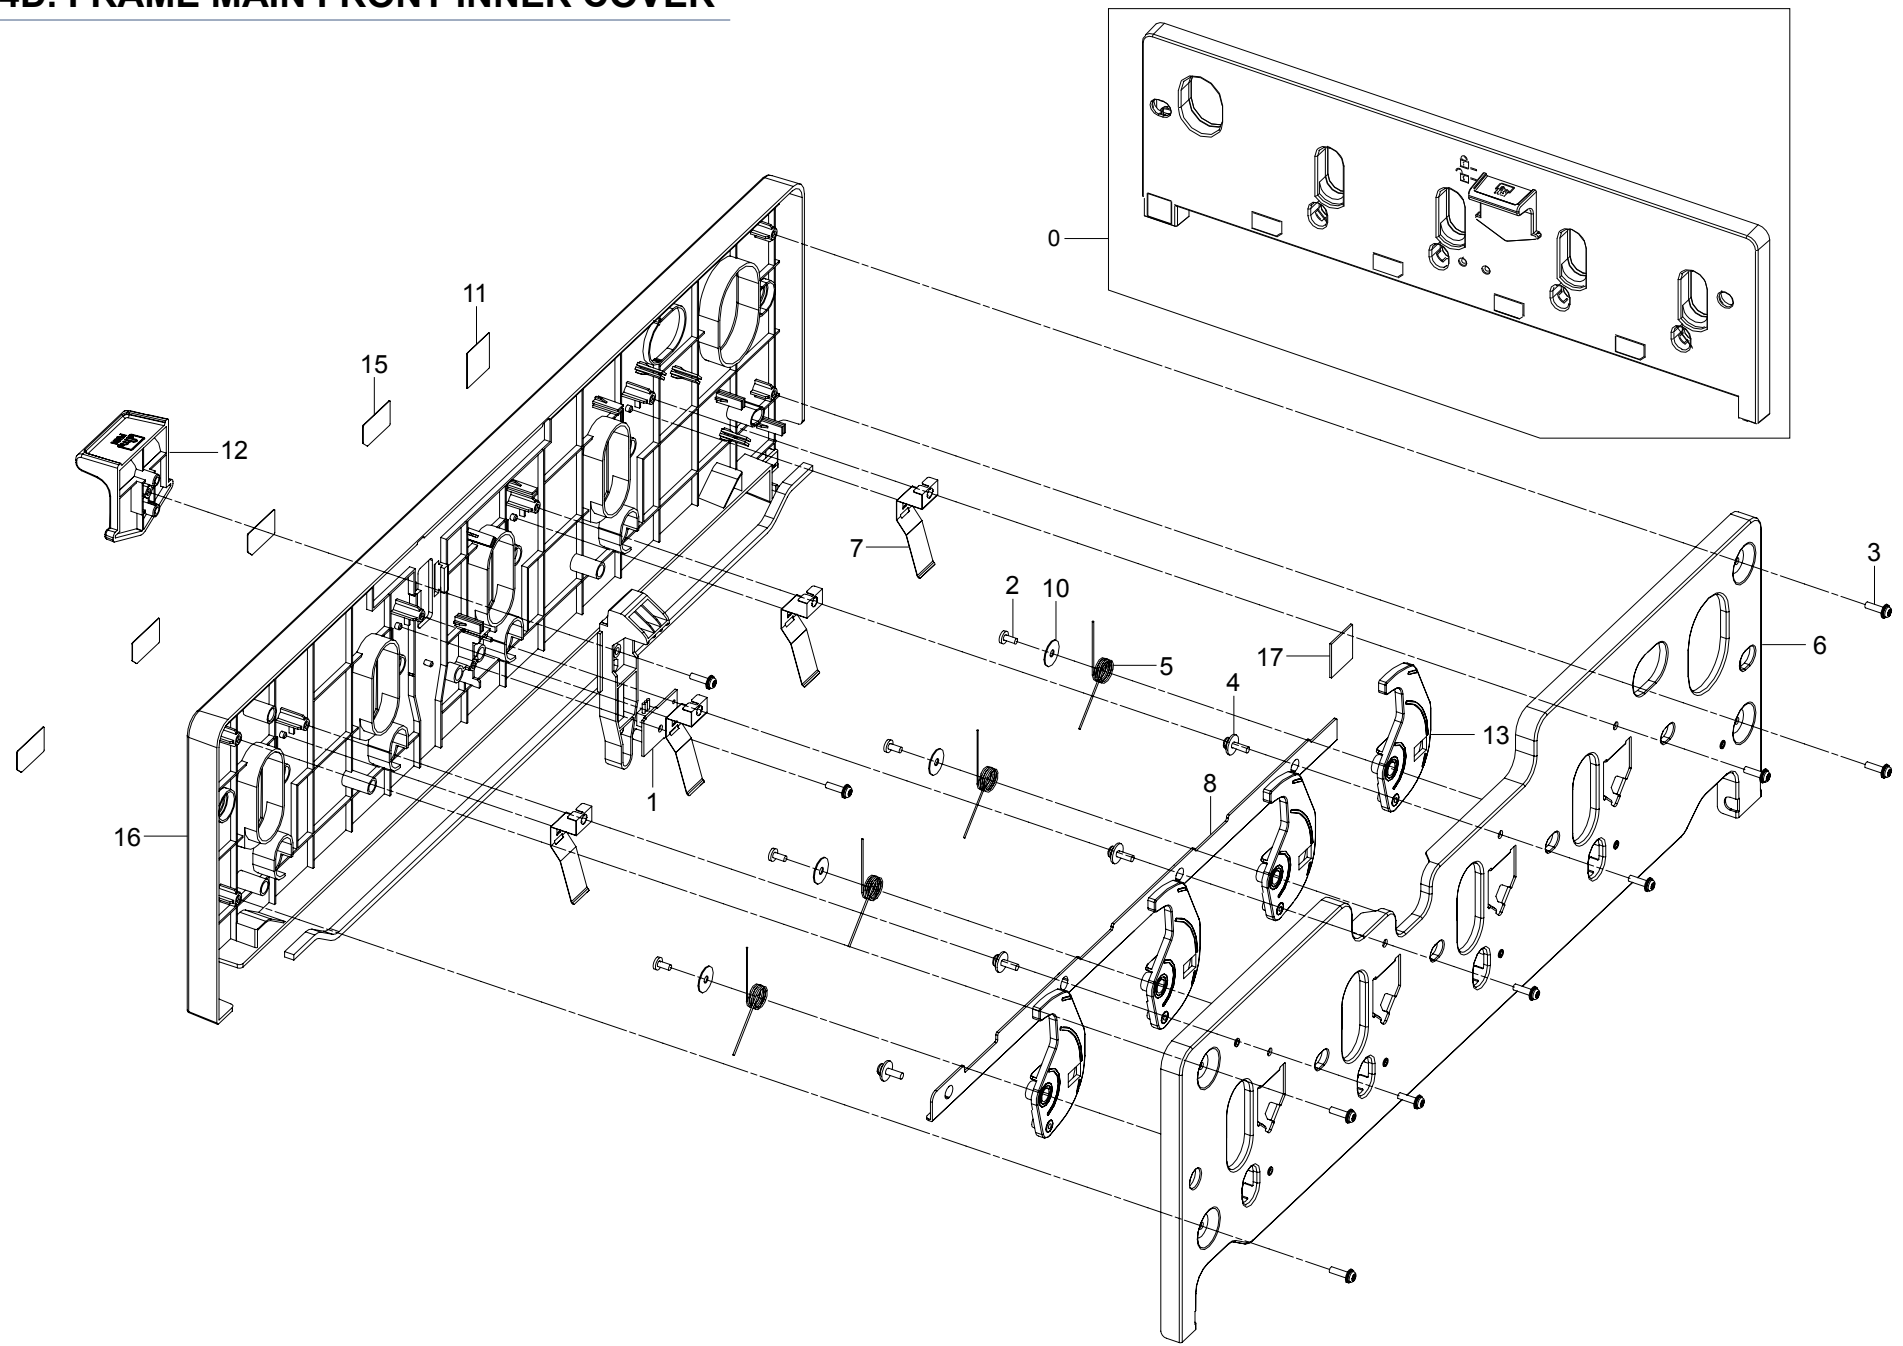

4D. FRAME MAIN FRONT INNER COVER

FRAME MAIN FRONT INNER COVER Parts List

SA : SERVICE AVAILABLE, SNA : SERVICE not AVAILABLE

Drawer#	SEC_Code	Description	QT'y	Service	Remark
0	JC39-00032A	FRAME MAIN-FRONT INNER COVER	1	SA	
1	JC92-02159A	PBA-WASTE SENSOR RX	1	SA	
2	6003-000269	SCREW-TAPTYPE	4	SNA	
3	6003-000196	SCREW-TAPTYPE	10	SA	
4	6006-001078	SCREW-TAPTYPE	4	SA	
5	6107-001708	SPRING-ETC	4	SNA	
6	JC61-03035A	PLATE-COVER INNER	1	SNA	
7	JC61-03036A	PLATE-GROUND OPC	4	SA	
8	JC61-03037A	PLATE-LINK OPC LOCK	1	SNA	

Drawer#	SEC_Code	Description	QT'y	Service	Remark
9	JC62-00638A	SEAL-INNER COVER	1	SNA	
10	JC63-02427A	SHEET-OPC LOCK	4	SNA	
11	JC63-02565A	SHEET-INNER COVER	1	SNA	
12	JC64-00458A	HANDLE-INNER COVER	1	SNA	
13	JC64-00459A	LOCKER-OPC	4	SNA	
14	JC66-02118A	LEVER-INNER COVER	1	SNA	
15	JC68-02398A	LABEL-INFORMATION	4	SNA	
16	JC63-02237A	COVER-FRONT INNER	1	SNA	
17	JC62-00646A	SEAL-COVER INNER	1	SNA