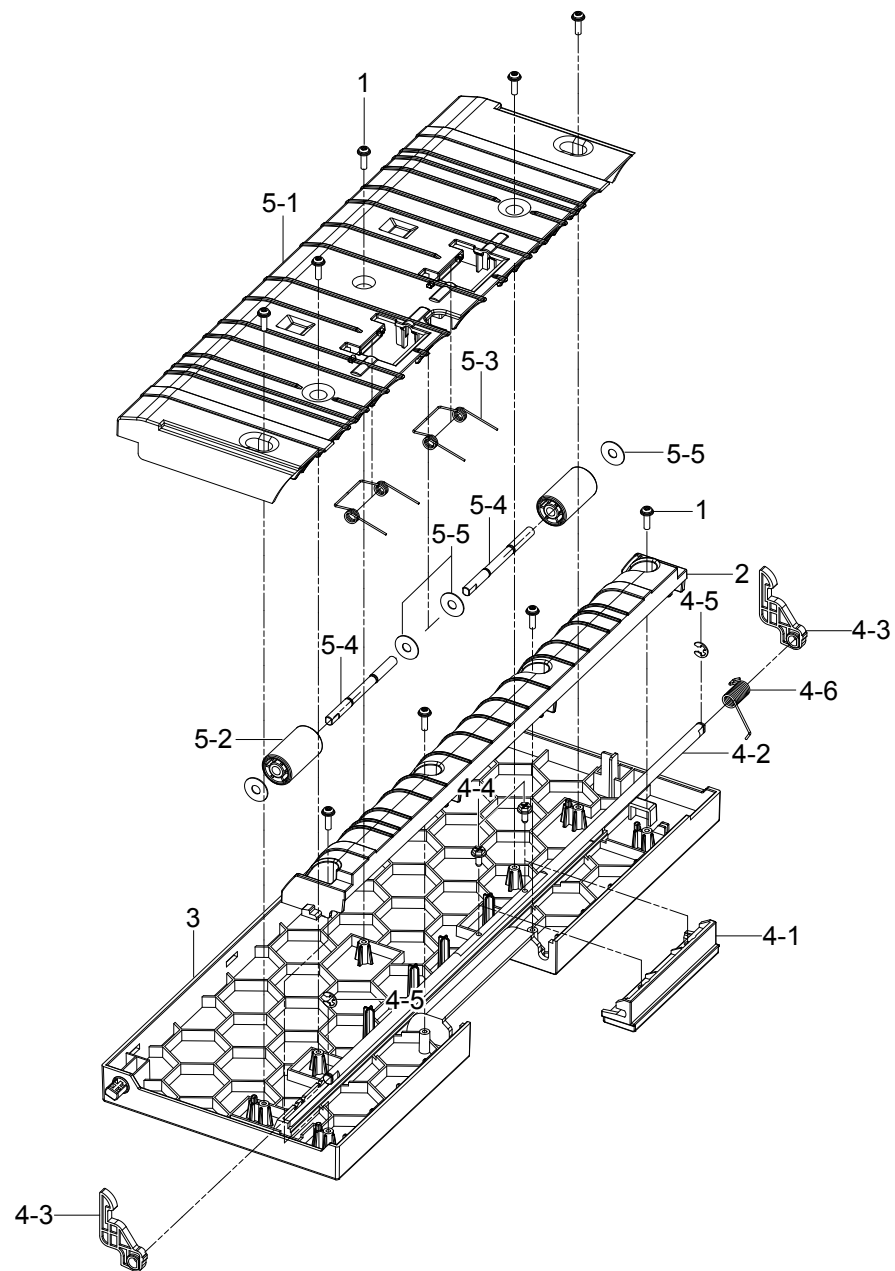

9. COVER-TAKE AWAY

COVER-TAKE AWAY Parts List

SA : SERVICE AVAILABLE, SNA : SERVICE not AVAILABLE

Drawer#	SEC_Code	Description	QT'y	Service	Remark
0	JC95-01034A	COVER-TAKE AWAY	1	SNA	
1	6003-000196	SCREW-TAPTYPE	9	SA	
2	JC61-02999A	GUIDE-UPPER TAKE AWAY	1	SA	
3	JC63-02283A	COVER-JAM	1	SA	
4	JC95-01054A	COVER-TAKE AWAY HANDLE	1	SA	
4-1	JC64-00461A	HANDLE-TAKE AWAY	1	SA	
4-2	JC66-02426A	SHAFT-LATCH	1	SNA	
4-3	JC64-00463A	LOCKER-TAKE AWAY	2	SA	
4-4	6009-001492	SCREW-HEX	2	SA	

Drawer#	SEC_Code	Description	QT'y	Service	Remark
4-5	6044-000125	RING-E	2	SA	
4-6	6107-001794	SPRING-TS	1	SNA	
5	JC95-01055A	COVER-TAKE AWAY GUIDE LOWER	1	SA	
5-1	JC61-02998A	GUIDE-LOWER TAKE AWAY	1	SA	
5-2	JC66-02384A	ROLLER-IDLE TAKE AWAY	2	SNA	
5-3	6107-001738	SPRING-TS	2	SA	
5-4	JC66-02448A	SHAFT-ROLLER IDLE TA	2	SNA	
5-5	6031-001577	WASHER-PLAIN	4	SNA