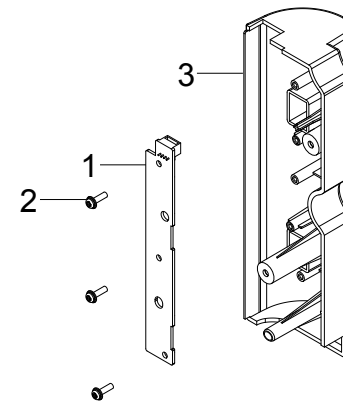

8B2. COVER-FRONT RIGHT (JC95-01027A)