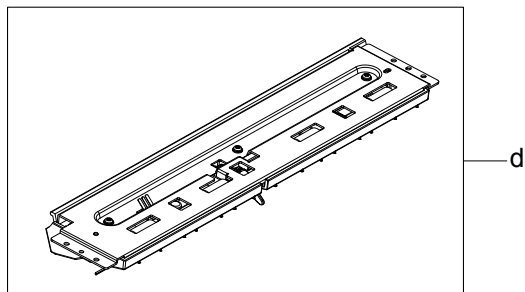

17B2-c,d. DADF FRAME MAIN sub2

c. DADF GUIDE-EXIT LOWER