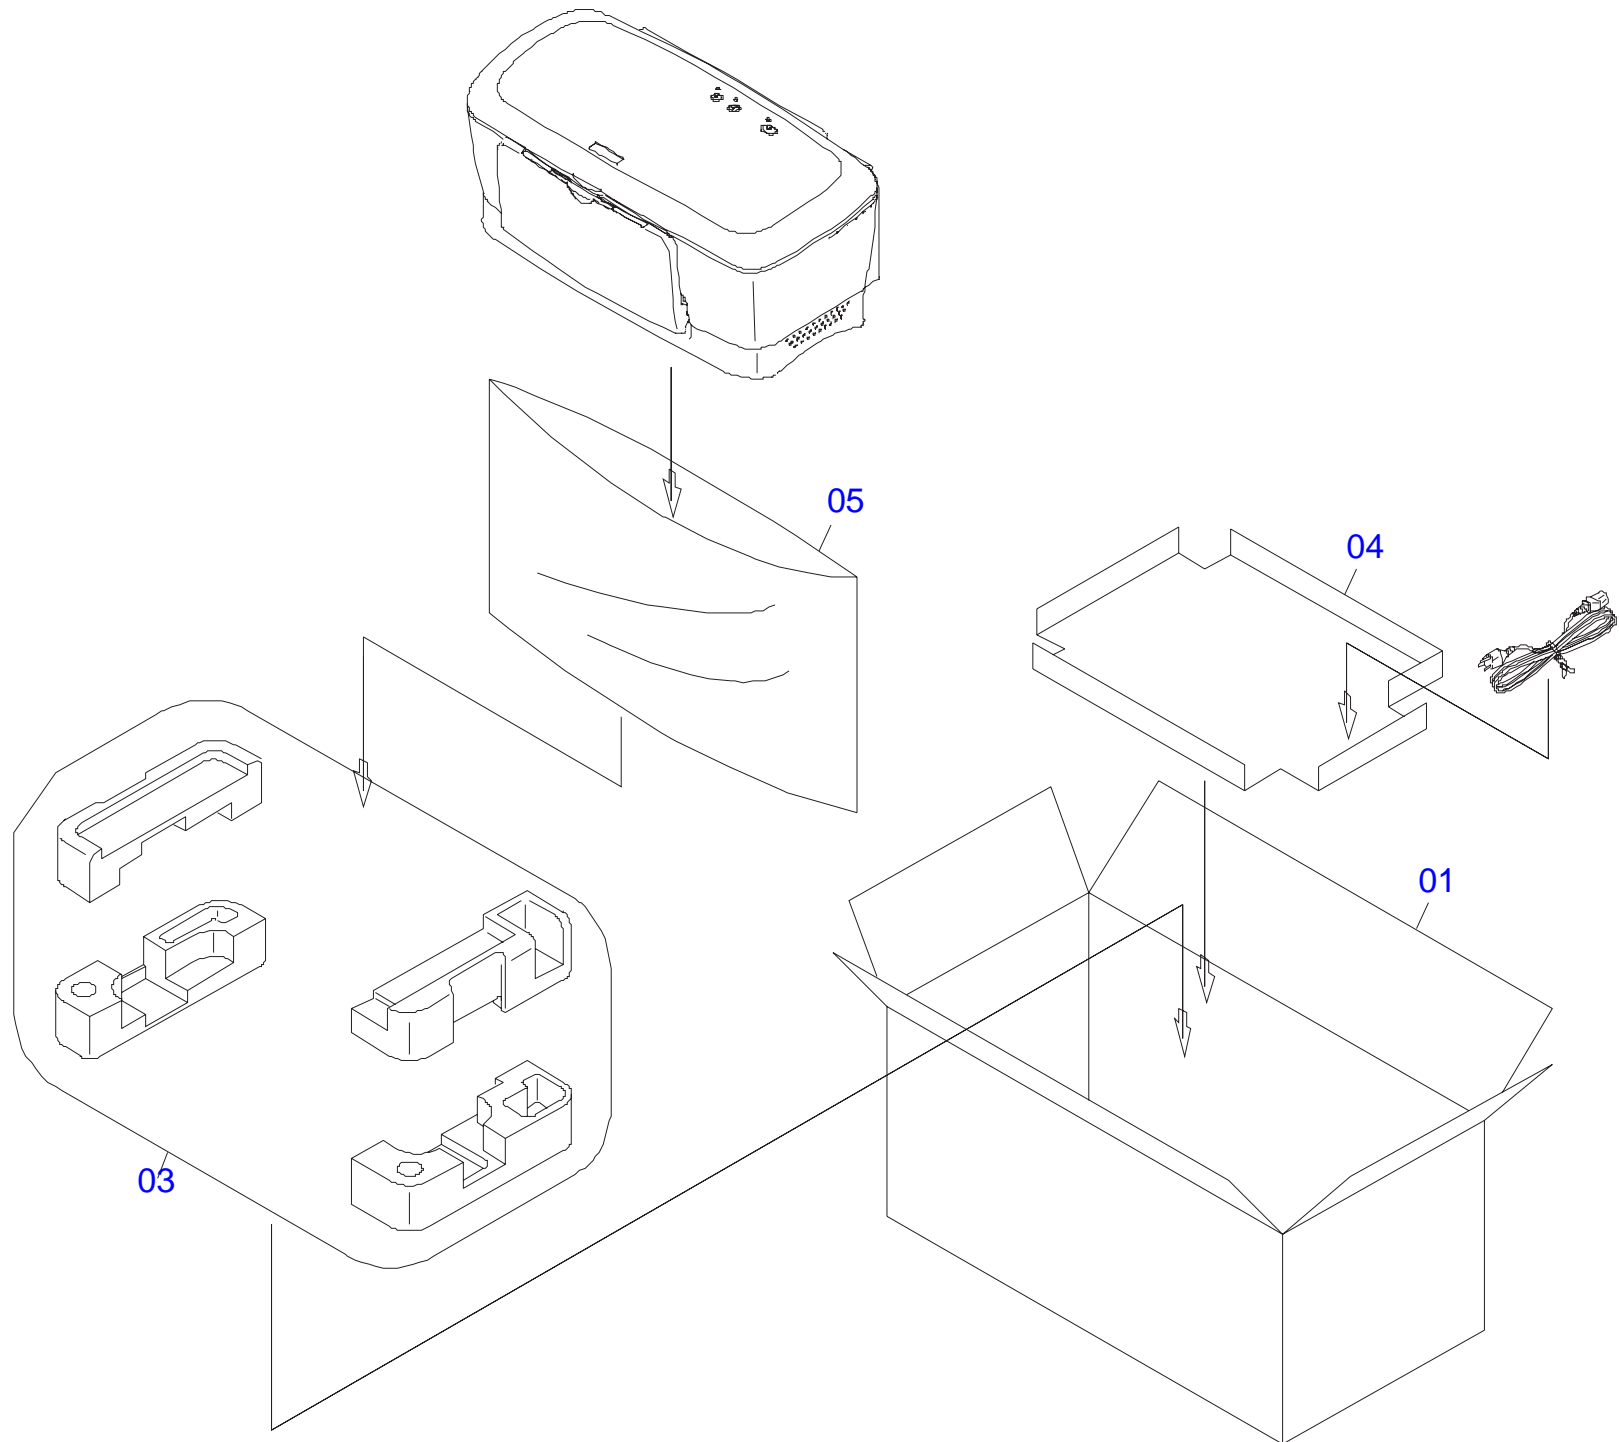

EPSON STYLUS C70

Rev.01 C425

Part Code	Part Name	Ref No.	Category	Qty
1070419	HOUSING,LOWER	100	Case	1
1040650	COMPRESSION SPRING,2.94	101	Case	1
1040649	LOCK,STACKER	102	Case	1
1047689	FOOT	103	Case	4
2056492	STACKER UNIT,ASP	104	Case	1
1058403	LOGO PLATE 10X40;C,2COLOR SEIKEI	105	Case	1
1070420	HOUSING,MIDDLE	106	Case	1
1082635	BUTTON;B	107	Case	1
1082636	BUTTON,PS;B	108	Case	1
1070421	HOUSING,UPPER	109	Case	1
1084037	LABEL,CAUTION	110	Case	1
1082151	COVER,PRINTER;C	111	Case	1
1070423	COVER,REAR	112	Case	1
1070430	OPTICALPLATE	113	Case	1
1070427	PAPER SUPPORT	114	Case	1
1005019	C.B.P-TITE SCREW,3X8,F/ZN	115	Case	2
1012350	C.B.P-TITE,3X10,F/ZN	116	Case	11
1024130	C.B.P-TITE SCREW,3X6,F/ZN	117	Case	3
1024145	C.B.P.SCREW,4X12,F/ZN	118	Case	2
1083751	SHEET,SHIELDPLATE	150	Case	1
1069288	SHIELDPLATE,M/B	151	Case	1
1080398	SHIELDPLATE,M/B,SUPPORT	152	Case	1
1069289	SHIELDPATE,P/S,UPPER	153	Case	1
1030608	COVER,CABLE	154	Case	1
1068947	MOUNTING PLATE,AC INLET	155	Case	1
1069290	SHIELDPATE,P/S,LOWER	156	Case	1
1032538	C.B.(O) SCREW,4X5,F/ZG	157	Case	1
1005019	C.B.P-TITE SCREW,3X8,F/ZN	158	Case	1
1073165	C.B.S. SCREW(B300204211)	159	Case	1
1002097	C.B.S. SCREW	160	Case	2
1083692	PLANE WASHER 4.2X0.3X8 F/CR	161	Case	1
1073171	C.B.S. SCREW(B300204311)	162	Case	1
2054697	BOARD ASSY.,MAIN	200	Electronic Parts	1
2060210	BOARD ASSY.,MAIN	200	Electronic Parts	1
2054341	HARNESS,ENCORDER	201	Electronic Parts	1
2052289	BOARD ASSY.,POWER SUPPLY	300	Electronic Parts	1
2006741	POWER CABLE,BS31303SA-SR-10A	400	Electronic Parts	1
2034527	EP-ROM(BLANK SOJ)	IC2	Electronic Parts	1
2056403	PRINTER MECHANISM(ASP)M-A510-100	500	Mechanism Parts	1
1068939	PAPER GUIDE,FRONT	501	Mechanism Parts	1
1083614	GUIDE,INK,EJECT	502	Mechanism Parts	1
1070189	FRAME ASSY.,PF	503	Mechanism Parts	1
1090185	PUMP,ASSY;B	504	Mechanism Parts	1
1090184	CAP,ASSY;B	505	Mechanism Parts	1
1084203	TORSION SPRING,161.16	506	Mechanism Parts	4
1056646	STARWHEEL ASSY.,8	507	Mechanism Parts	43
1068948	ROD SPRING,STAR WHEEL	508	Mechanism Parts	32
1068945	HOLDER,STAR WHEEL,FRONT	509	Mechanism Parts	8
1068946	HOLDER,STAR WHEEL,REAR	510	Mechanism Parts	7
1033652	STARWHEEL,8;B	511	Mechanism Parts	3