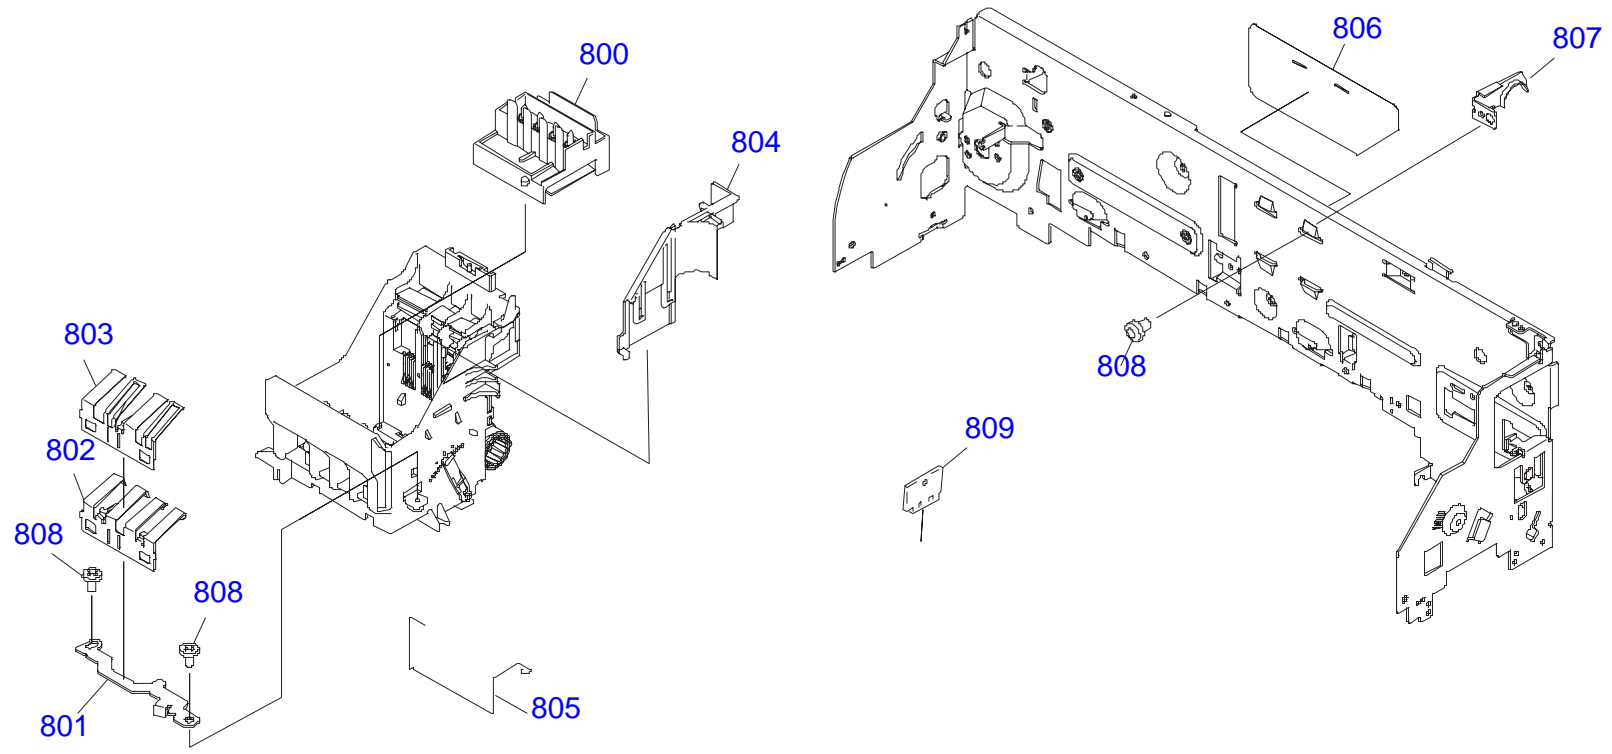

EPSON STYLUS C70

Rev.01 C425