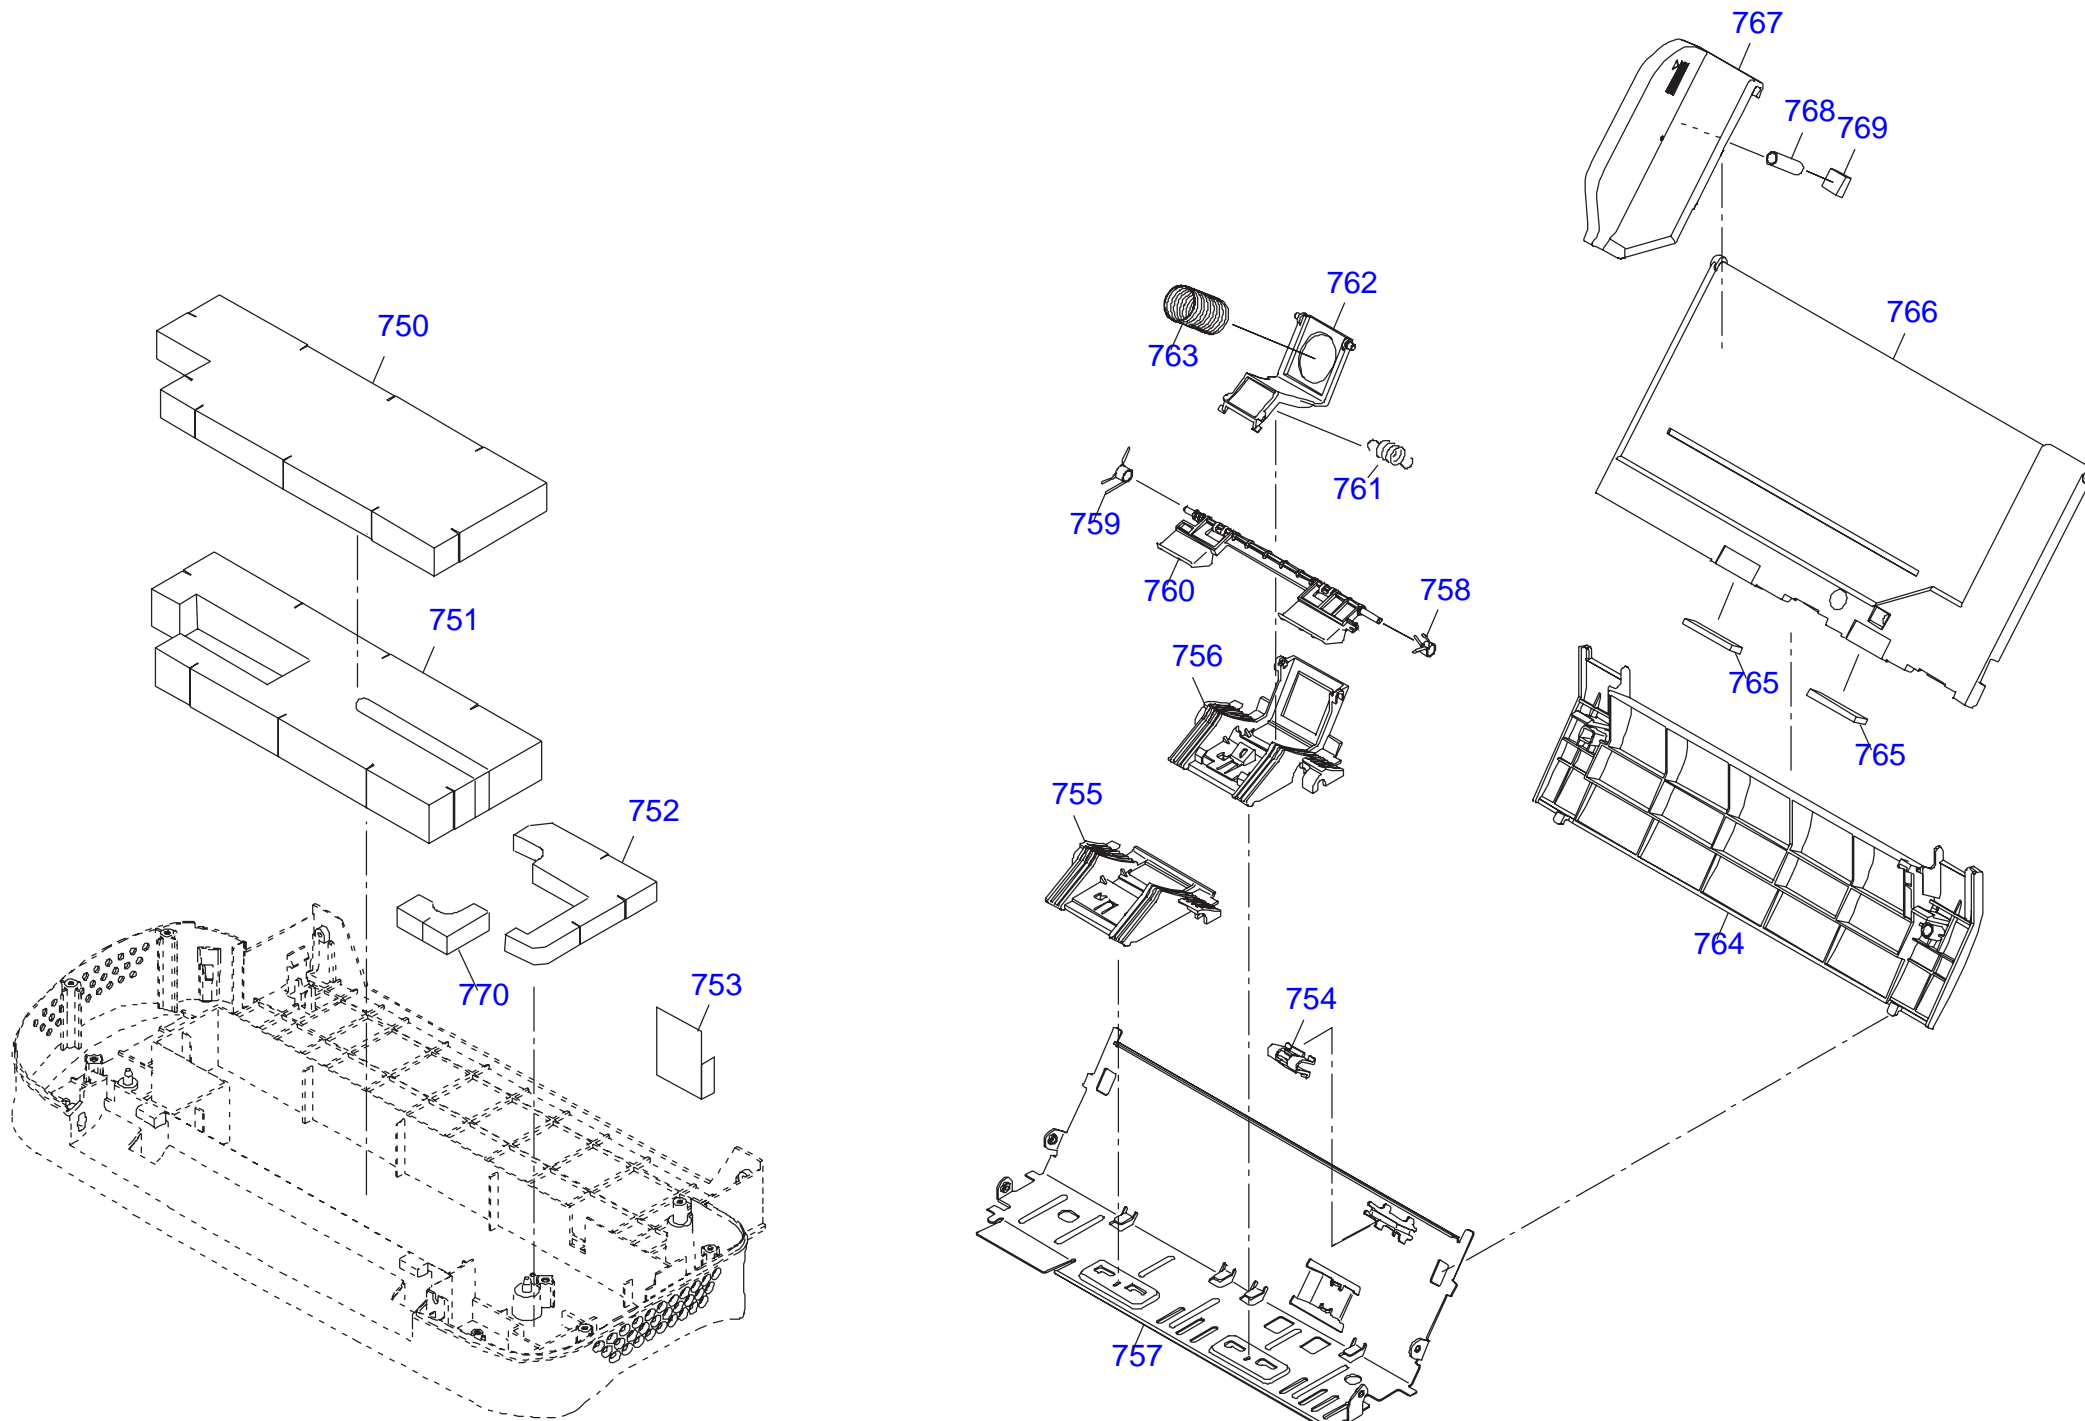

EPSON STYLUS C70

Rev.02 C425-MECH-007