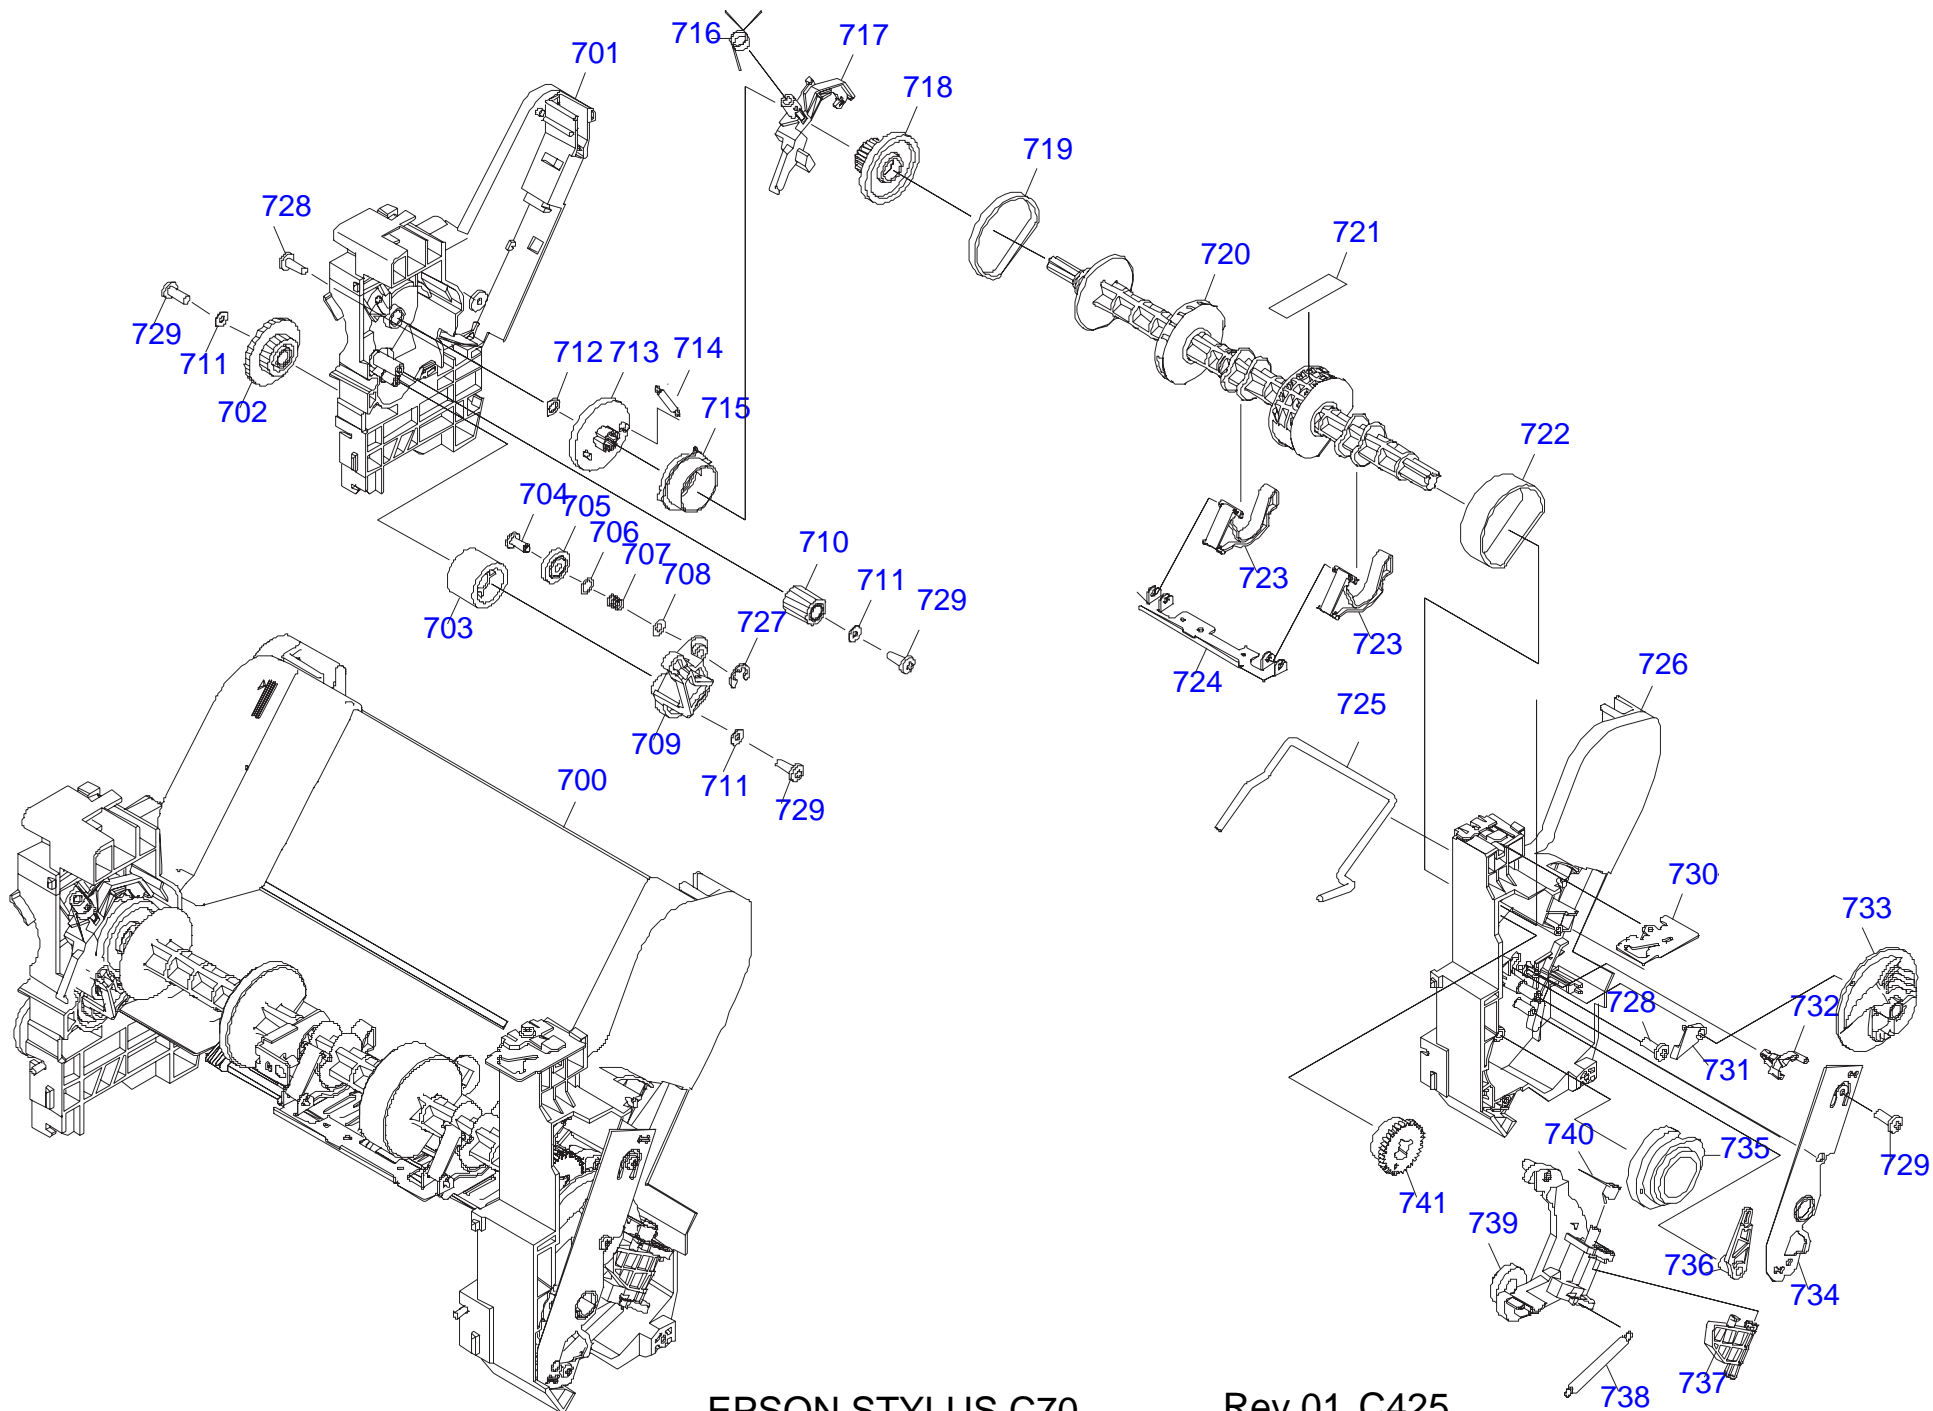

EPSON STYLUS C70

Rev.01 C425