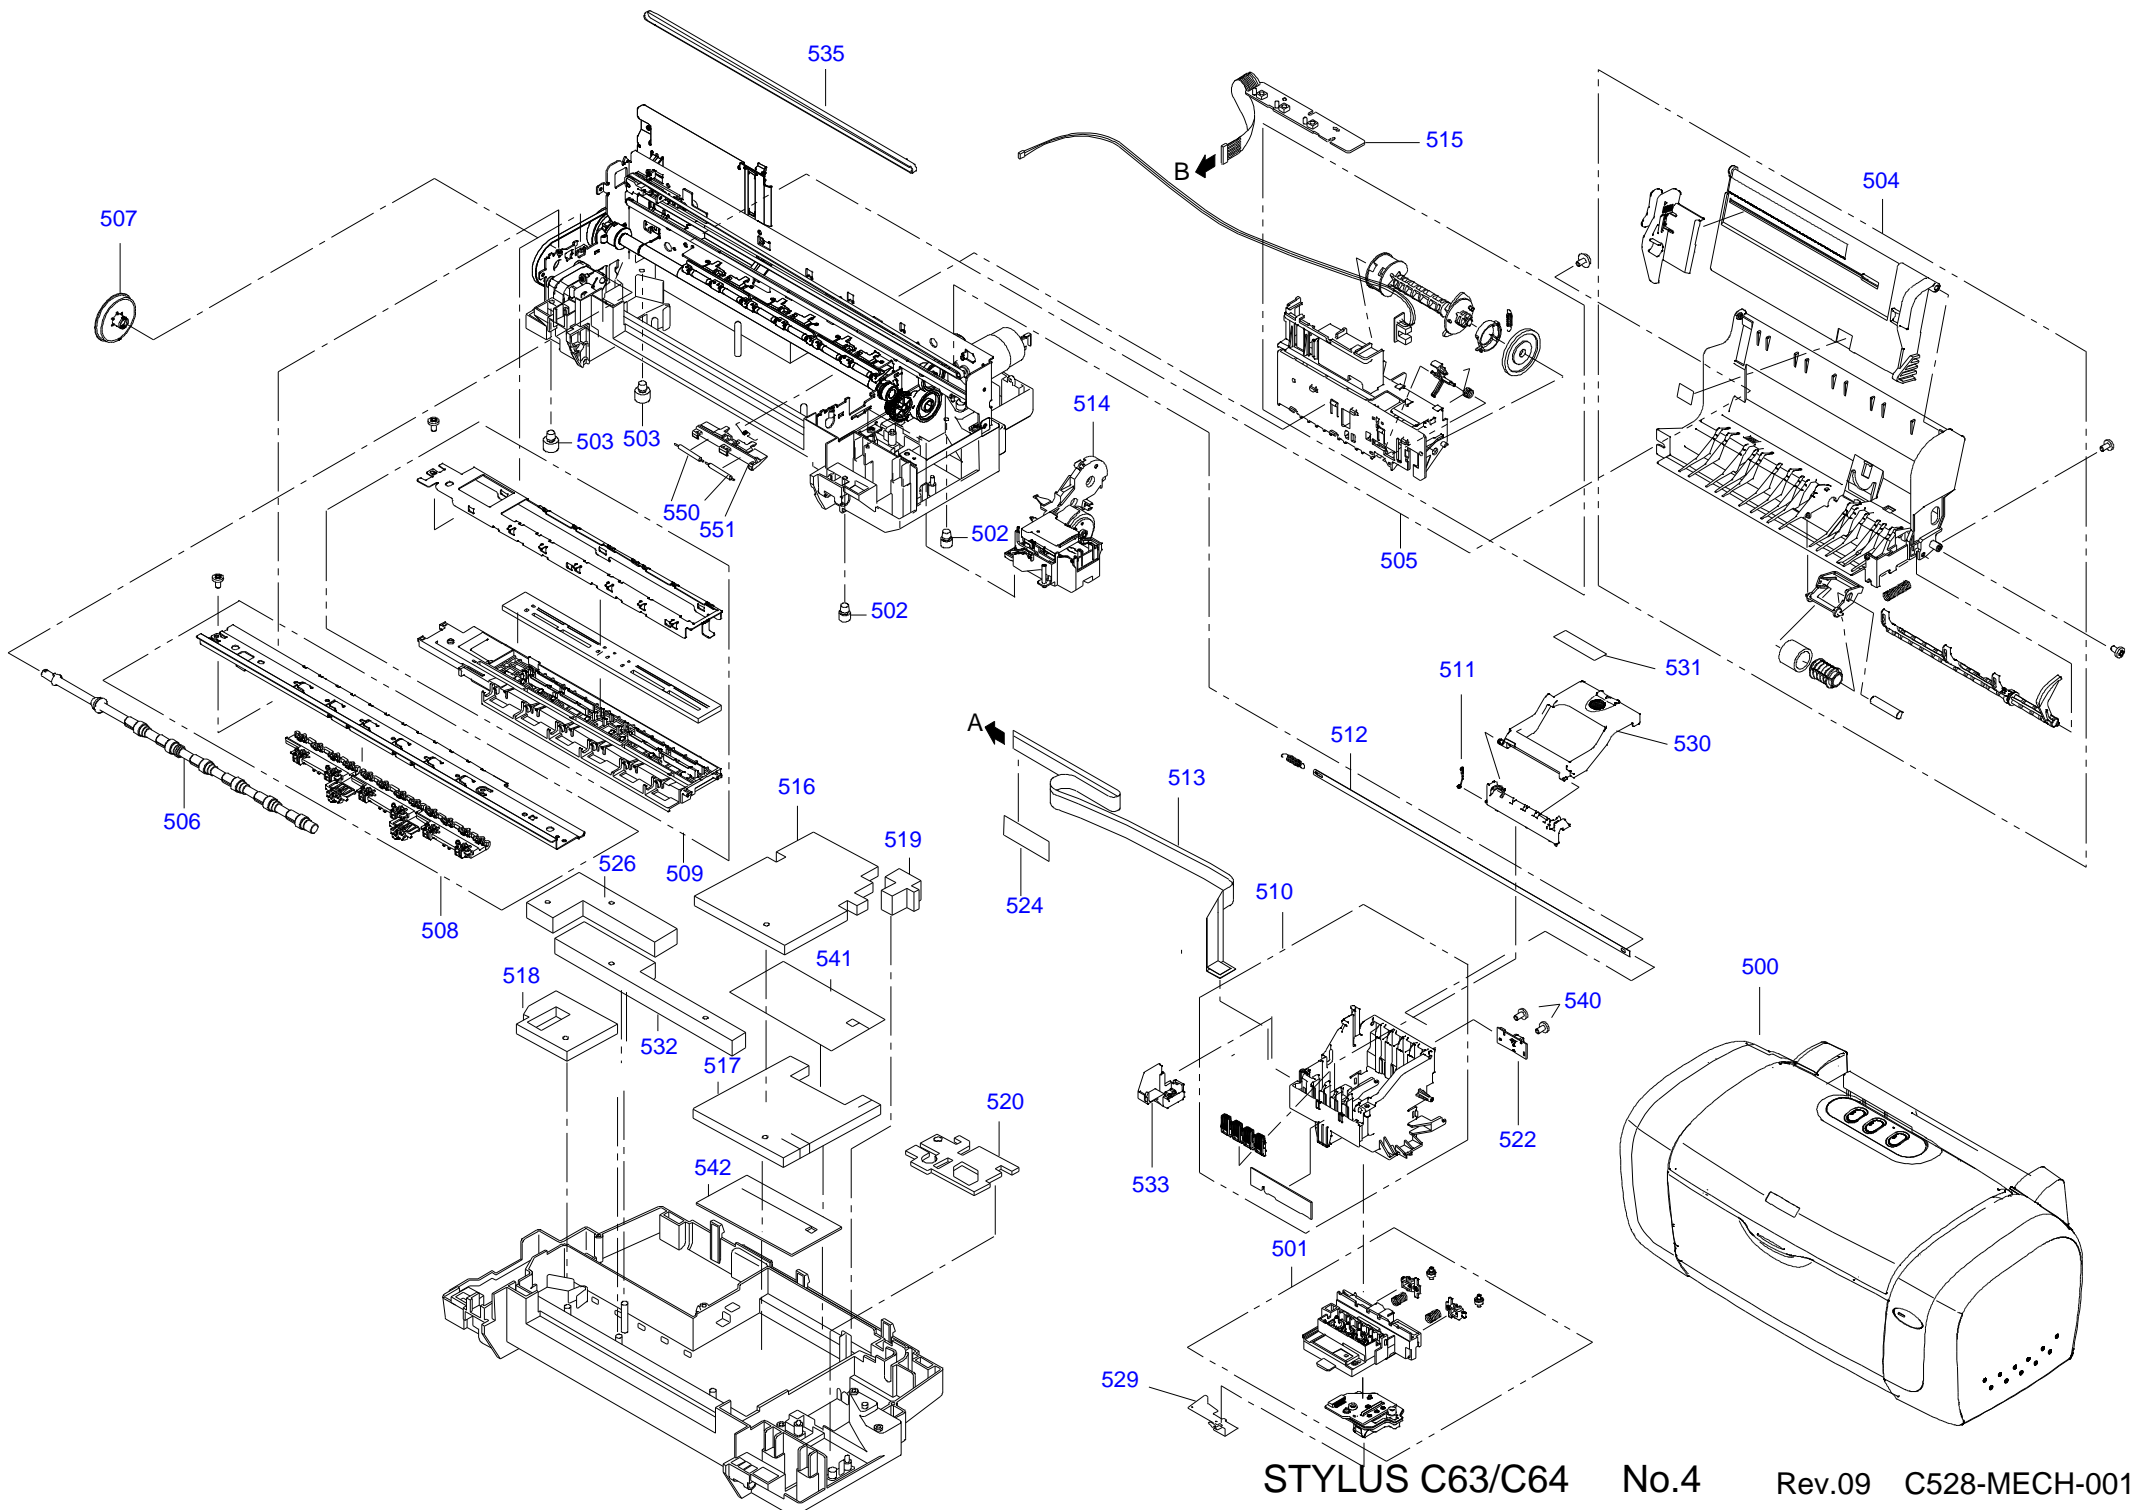

STYLUS C63/C64

No.4

Rev.09

C528-MECH-0019