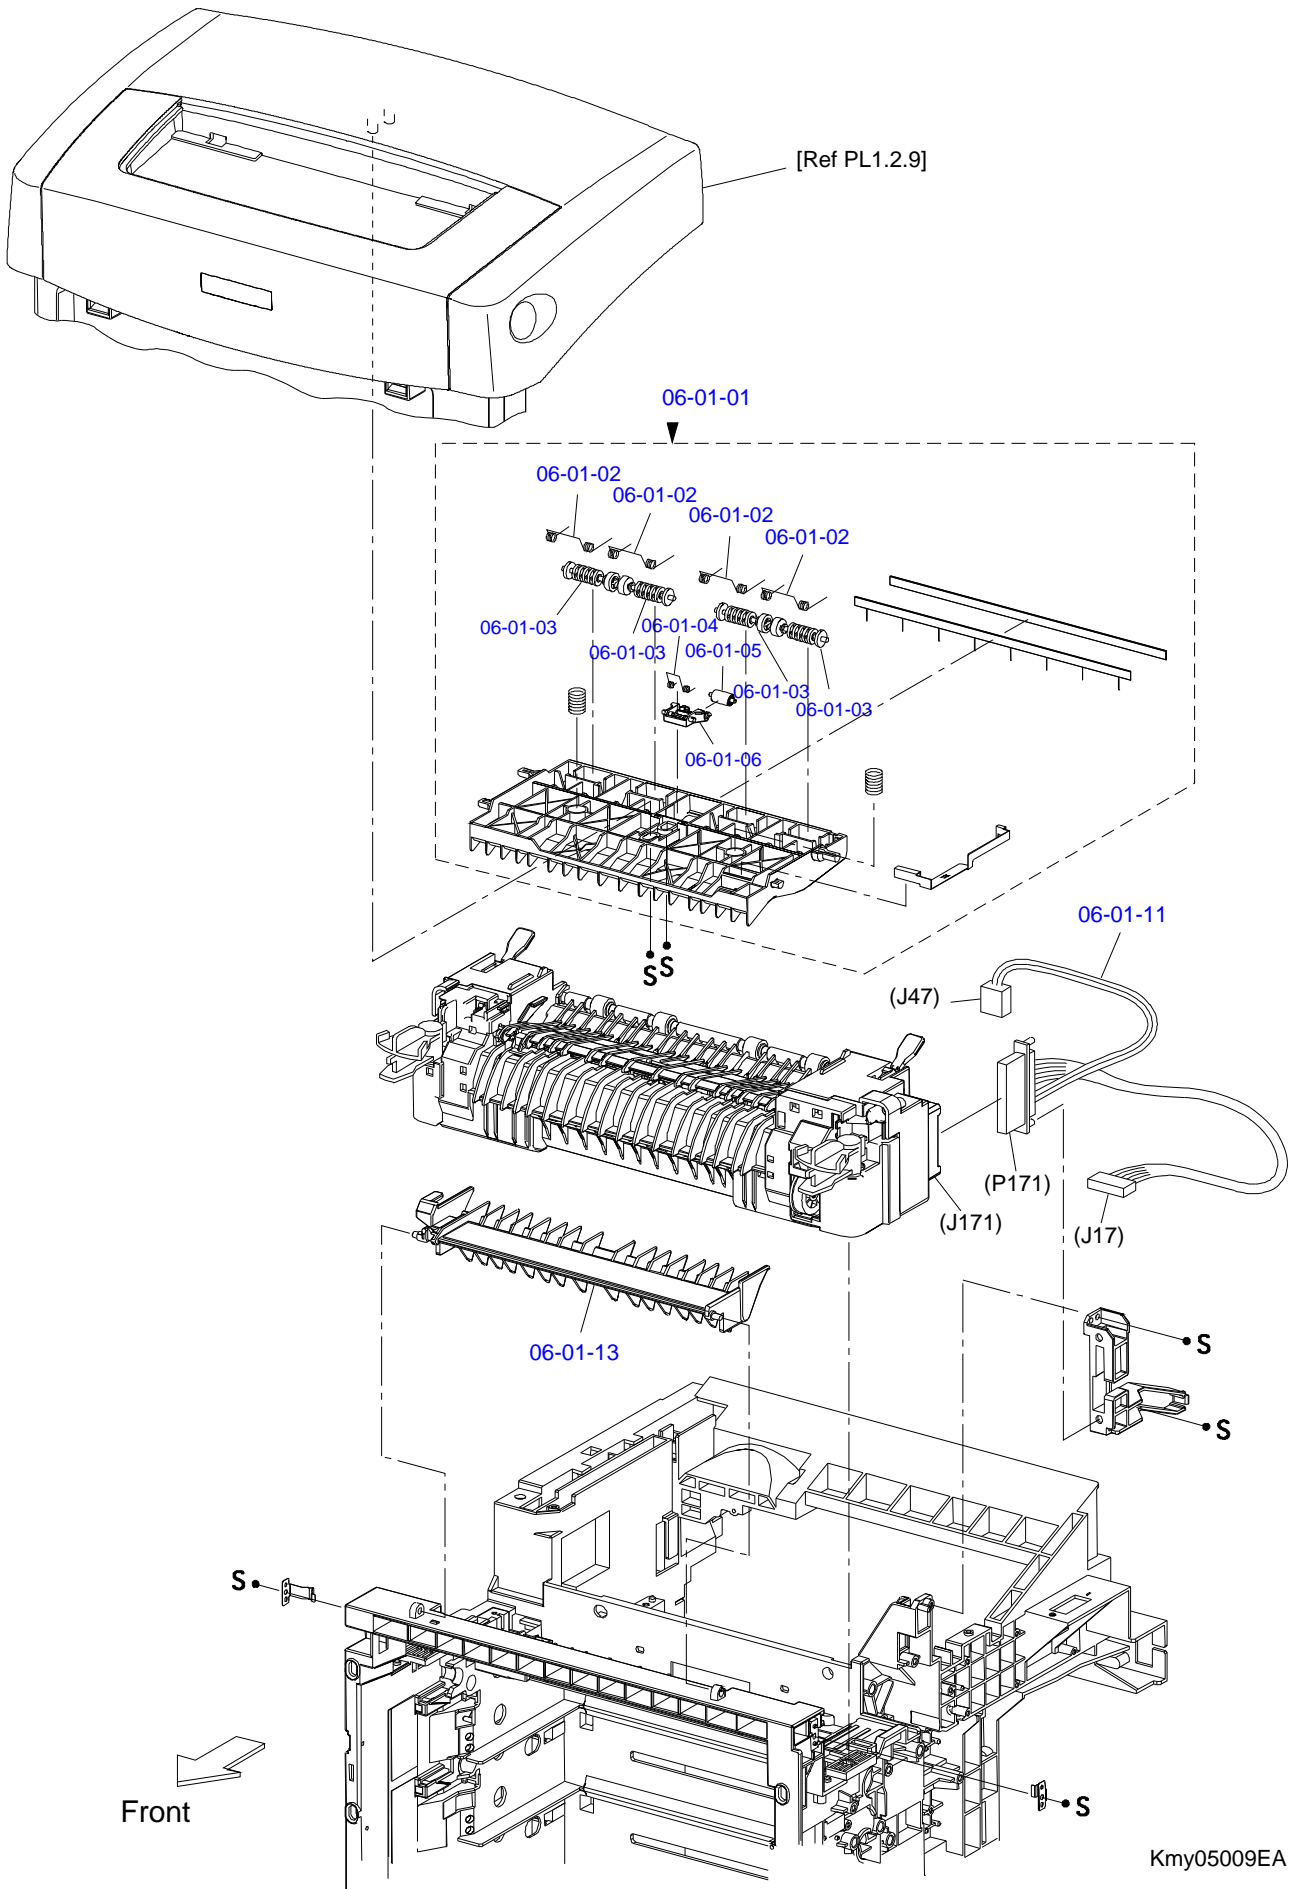

Kmy05011EB

Part Code	Part Name	Ref No.	Category	Qty	Remark
2088214	POWER CABLE	NON FIG	Accessories	1	
3100077	SOFTWARE CD,E	NON FIG	Accessories	1	ESP/EAL/EHK
1112470	DC TOOL WO ADAPTER	NONFIG	Accessories	1	
4049265	SETTING UP MANUAL	NONFIG	Accessories	1	ESP/EAL/EHK
2085361	CONTROL PANEL	01.1.01	Case	1	
2091083	COVER ASSY FRONT HEAD	01.1.02	Case	1	
1110076	COVER FRONT HEAD	01.1.03	Case	1	
2085193	FAN FUSER	01.1.09	Case	1	
1110078	CVR TOP STOPPER	01.1.10	Case	1	
1110079	COVER TOP	01.1.11	Case	1	
1289192	COVER ASSY TOP MAIN	01.1.12	Case	1	
1110082	LATCH TOP R	01.1.19	Case	1	
1265592	LATCH TOP L	01.1.23	Case	1	
1110084	COVER REAR	01.1.28	Case	1	
1110077	KIT COVER ASSY TOP	01.1.50	Case	1	
1265593	KIT COVER ASSY TOP PHD	01.1.52	Case	1	
1110085	COVER SIDE L	01.2.01	Case	1	
1265590	COVER SIDE R	01.2.02	Case	1	
1110087	SPRING LINK	01.2.04	Case	2	
1110088	LINK	01.2.05	Case	2	
1110090	COVER ASSY FRONT IN	01.2.06	Case	1	
1280571	COVER ASSY FRONT	01.2.10	Case	1	
1110092	TRAY ASSY MSI	01.2.12	Case	1	
1110093	TRAY ASSY LOW	01.2.19	Case	1	
1058403	LOGO PLATE 10X40;C,2COLOR SEIKEI	NONFIG	Case	1	
1112466	GUIDE L ESS	16.1.12	Electronic Parts	1	
1112467	GUIDE R ESS	16.1.13	Electronic Parts	1	
2089853	BOARD ASSY,MAIN	16.1.52	Electronic Parts	1	
2088339	BOARD ASSY.,MEMORY	16.1.53	Electronic Parts	1	
2085196	NETWORK BOARD	16.1.99	Electronic Parts	1	
1110097	STRAP	02.1.08	Mechanism Parts	1	
1110098	CHUTE RETADE	03.1.05	Mechanism Parts	1	
1110099	ROLL ASSY	03.1.06	Mechanism Parts	1	
1290235	HOLDER RETARD	03.1.09	Mechanism Parts	1	
1290236	SPRING RETARD	03.1.10	Mechanism Parts	1	
1110100	GUIDE END	03.2.01	Mechanism Parts	1	
1110101	SPRING N/F	03.2.07	Mechanism Parts	2	
1110103	ACTUATOR SIZE	03.2.21	Mechanism Parts	3	
1110105	COVER FDR FRONT	04.1.01	Mechanism Parts	1	
1265600	COVER CASSETTE REAR	04.1.03	Mechanism Parts	1	
1110107	BLOCK	04.1.04	Mechanism Parts	3	
1110108	CHUTE ASSY TURN	04.1.06	Mechanism Parts	1	
1279590	HOUSING FDR L	04.2.01	Mechanism Parts	1	
1279591	HOUSING FDR R	04.2.02	Mechanism Parts	1	
2071858	HARNES ASSY TMPA	04.2.03	Mechanism Parts	1	
2061097	ENVIRONMENT SENSOR	04.2.04	Mechanism Parts	1	
1231706	FOOT	04.2.05	Mechanism Parts	4	
1110111	STOPPER CST	04.2.06	Mechanism Parts	1	