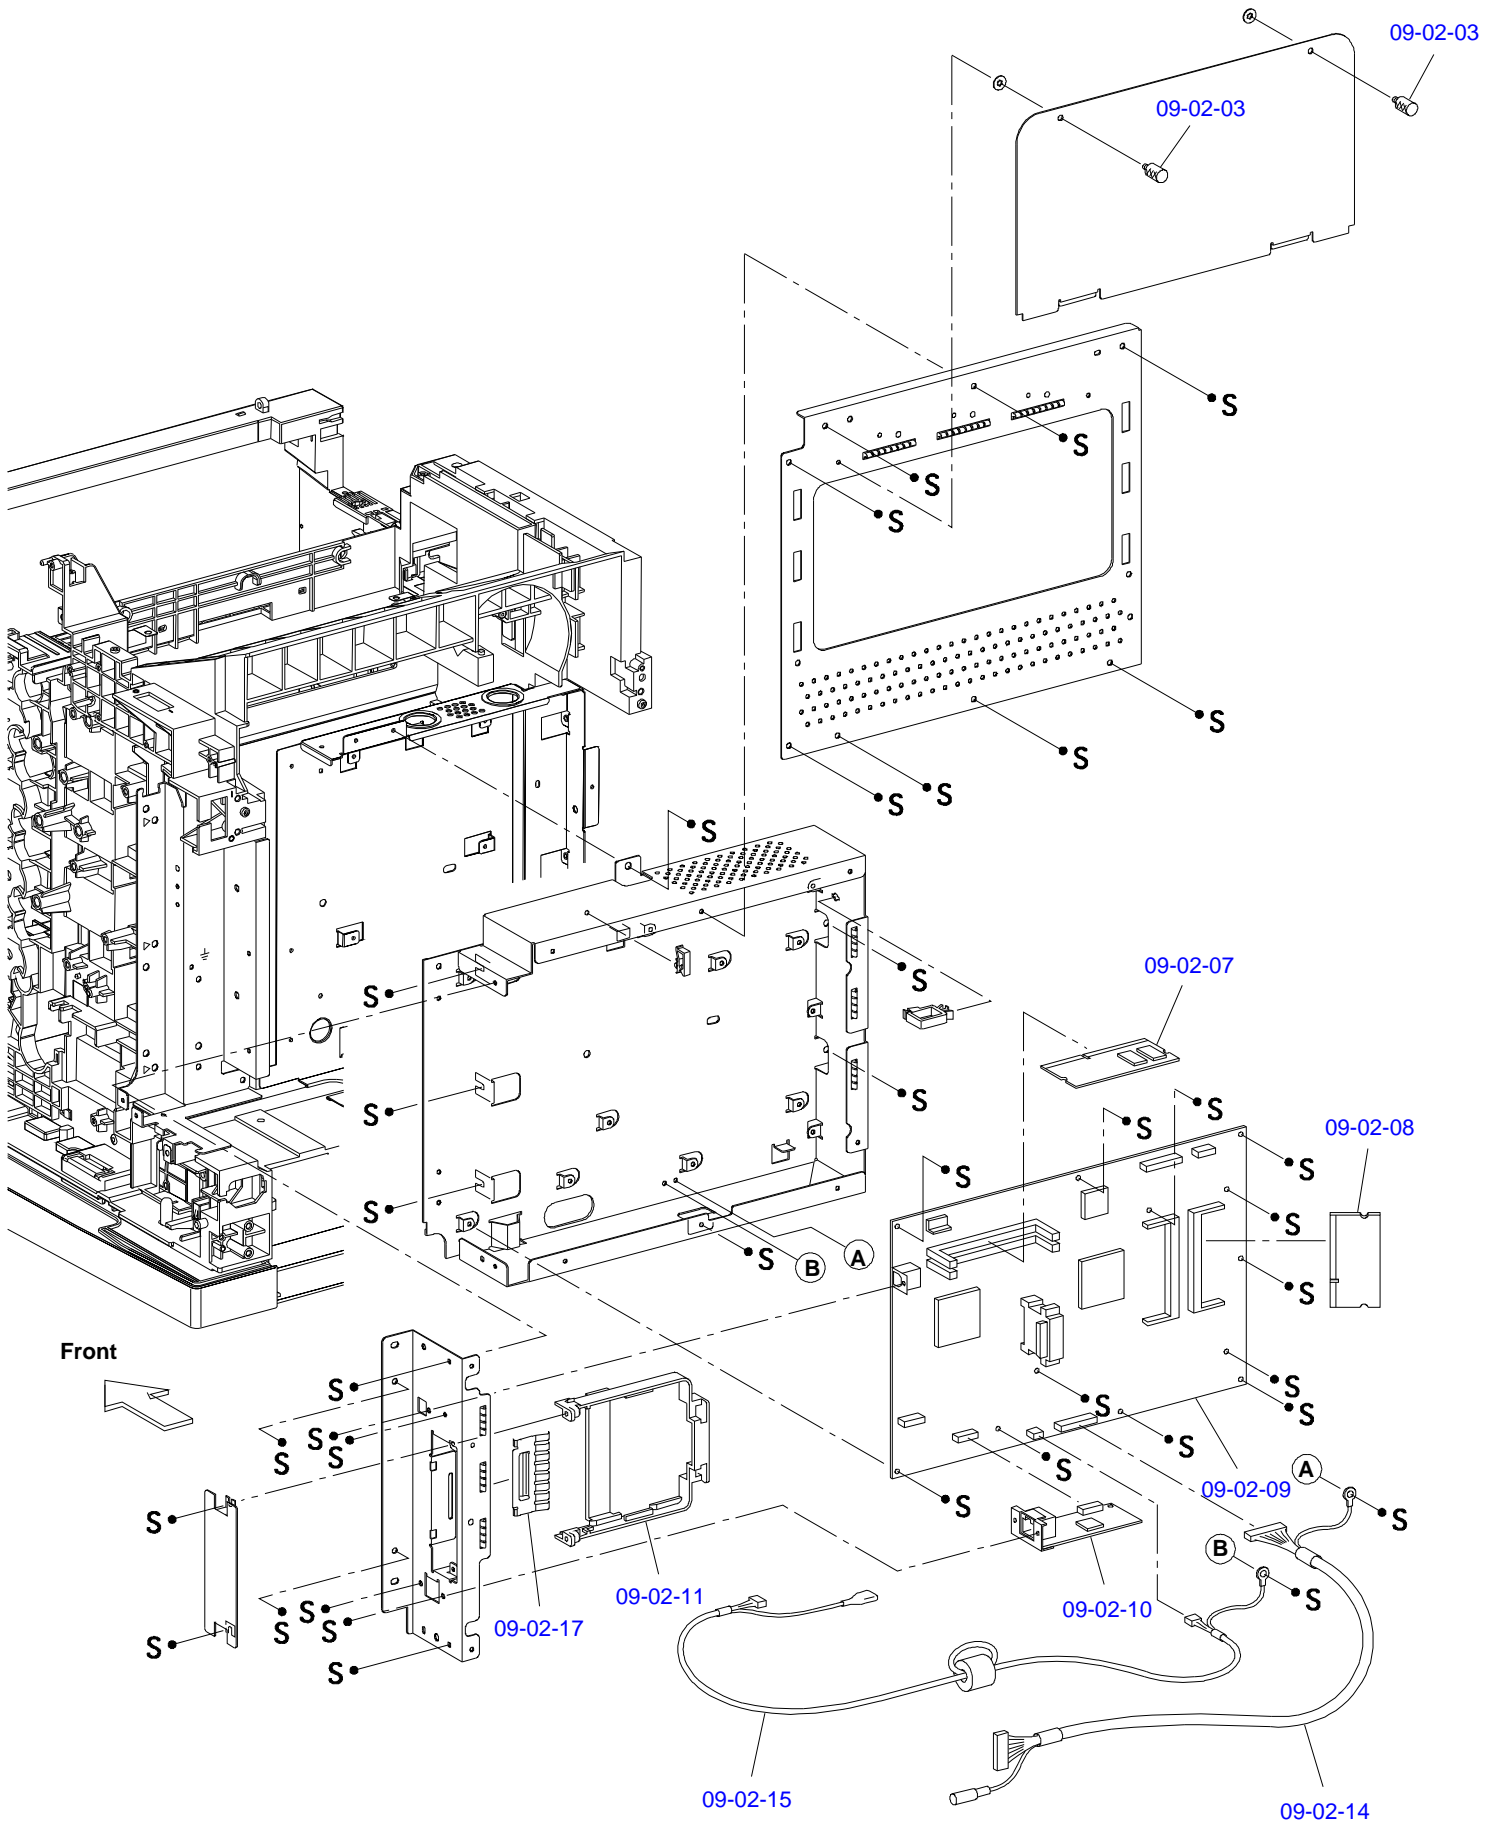

Kmy05020EB