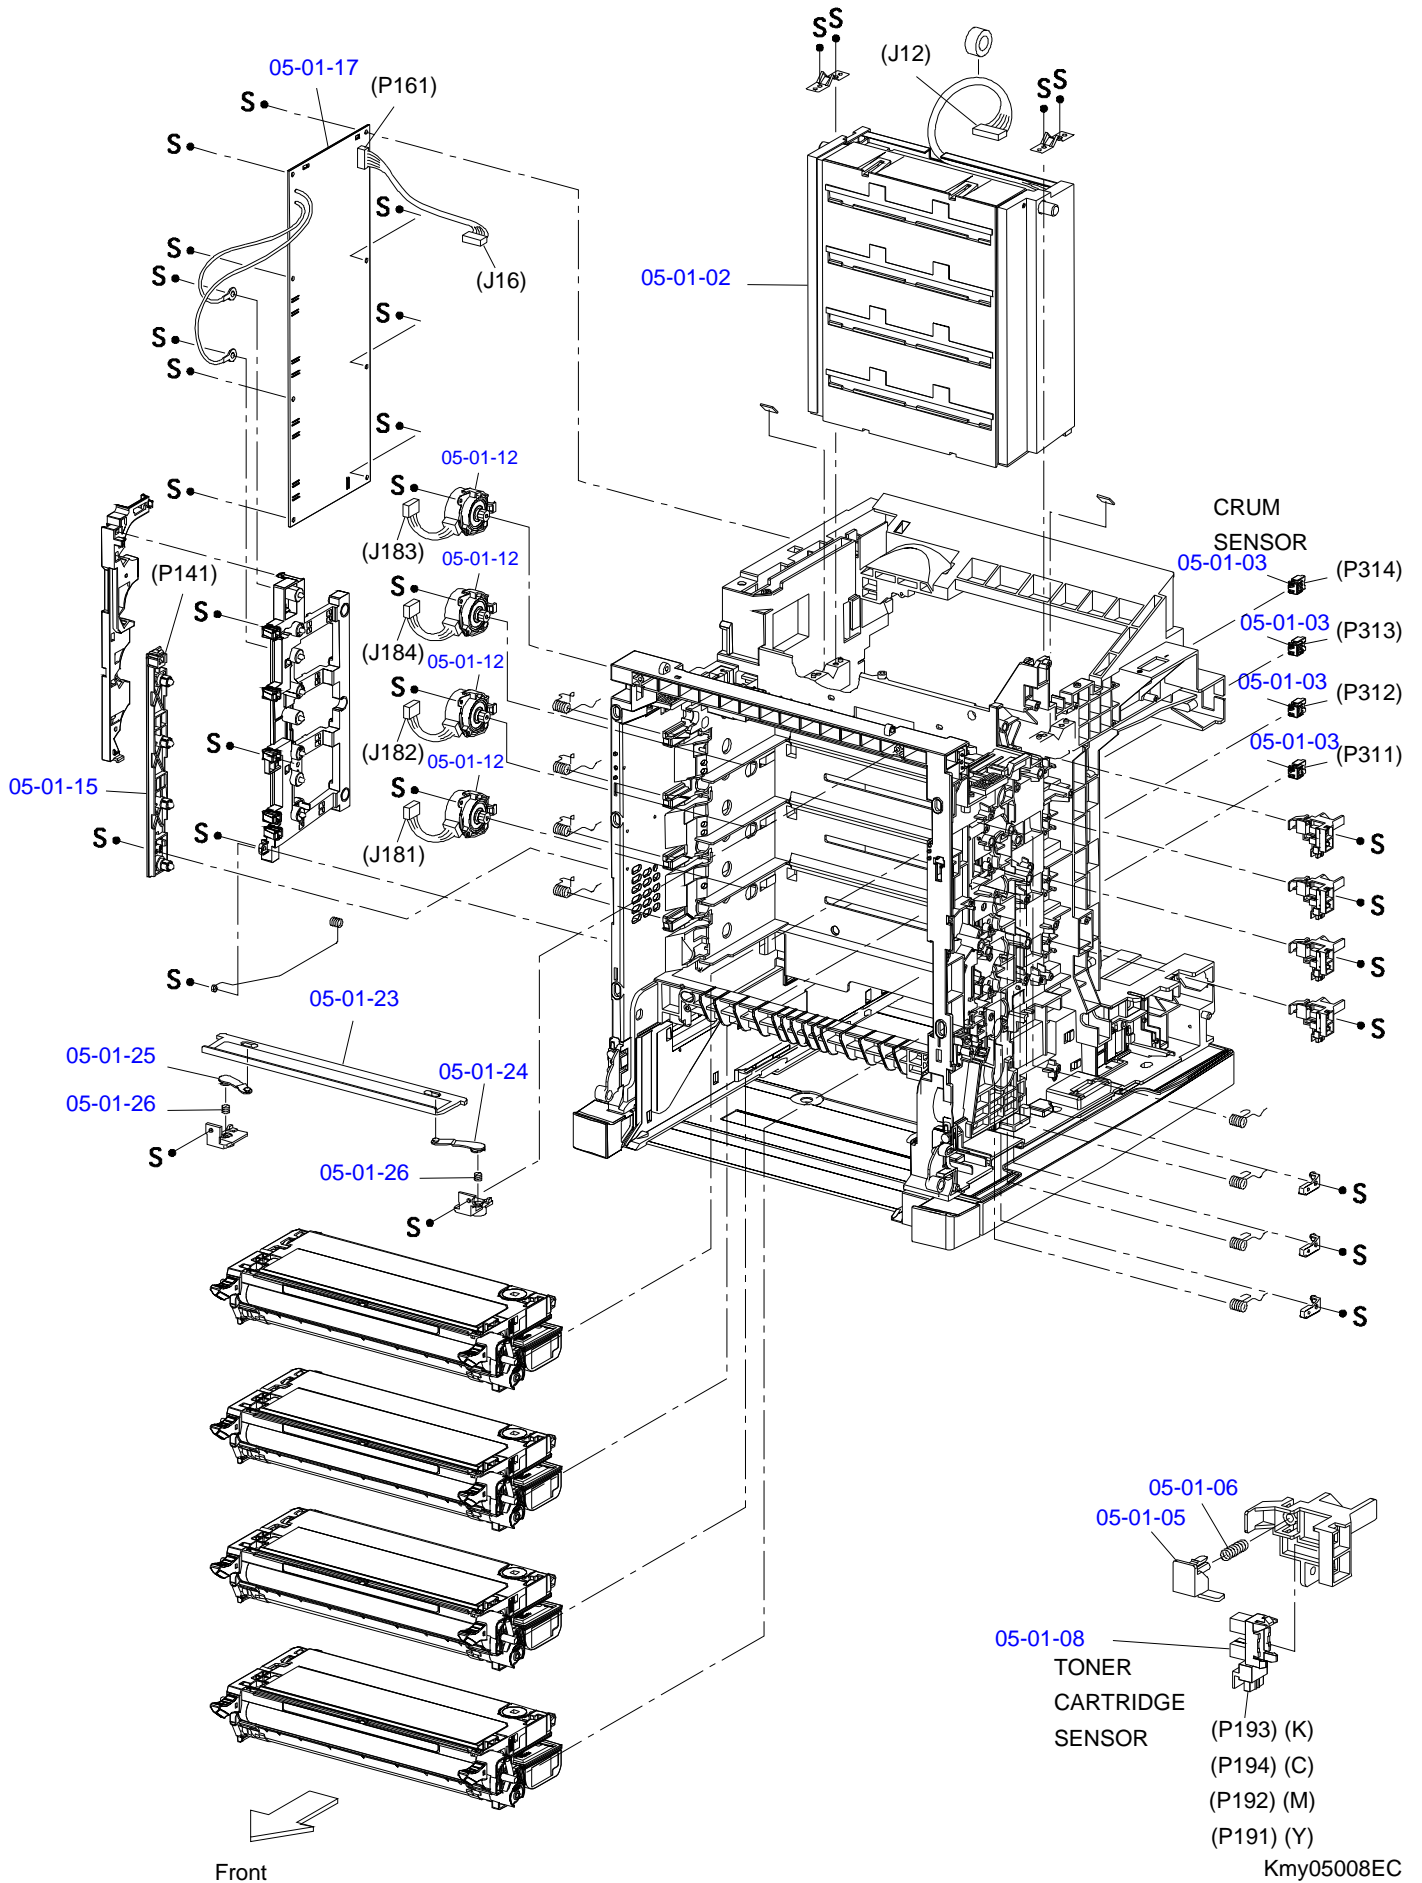

Kmy05011EB

Part Code	Part Name	Ref No.	Category	Qty	Remark
2088214	POWER CABLE	NON FIG	Accessories	1	
3100077	SOFTWARE CD,E	NON FIG	Accessories	1	ESP/EAL/EHK
1112470	DC TOOL WO ADAPTER	NONFIG	Accessories	1	
4049265	SETTING UP MANUAL	NONFIG	Accessories	1	ESP/EAL/EHK
2085361	CONTROL PANEL	01.1.01	Case	1	
2091083	COVER ASSY FRONT HEAD	01.1.02	Case	1	
1110076	COVER FRONT HEAD	01.1.03	Case	1	
2085193	FAN FUSER	01.1.09	Case	1	
1110078	CVR TOP STOPPER	01.1.10	Case	1	
1110079	COVER TOP	01.1.11	Case	1	
1289192	COVER ASSY TOP MAIN	01.1.12	Case	1	
1110082	LATCH TOP R	01.1.19	Case	1	
1265592	LATCH TOP L	01.1.23	Case	1	
1110084	COVER REAR	01.1.28	Case	1	
1110077	KIT COVER ASSY TOP	01.1.50	Case	1	
1265593	KIT COVER ASSY TOP PHD	01.1.52	Case	1	
1110085	COVER SIDE L	01.2.01	Case	1	
1265590	COVER SIDE R	01.2.02	Case	1	
1110087	SPRING LINK	01.2.04	Case	2	
1110088	LINK	01.2.05	Case	2	
1110090	COVER ASSY FRONT IN	01.2.06	Case	1	
1280571	COVER ASSY FRONT	01.2.10	Case	1	
1110092	TRAY ASSY MSI	01.2.12	Case	1	
1110093	TRAY ASSY LOW	01.2.19	Case	1	
1058403	LOGO PLATE 10X40;C,2COLOR SEIKEI	NONFIG	Case	1	
1112466	GUIDE L ESS	16.1.12	Electronic Parts	1	
1112467	GUIDE R ESS	16.1.13	Electronic Parts	1	
2089853	BOARD ASSY,MAIN	16.1.52	Electronic Parts	1	
2088339	BOARD ASSY.,MEMORY	16.1.53	Electronic Parts	1	
2085196	NETWORK BOARD	16.1.99	Electronic Parts	1	
1110097	STRAP	02.1.08	Mechanism Parts	1	
1110098	CHUTE RETADE	03.1.05	Mechanism Parts	1	
1110099	ROLL ASSY	03.1.06	Mechanism Parts	1	
1290235	HOLDER RETARD	03.1.09	Mechanism Parts	1	
1290236	SPRING RETARD	03.1.10	Mechanism Parts	1	
1110100	GUIDE END	03.2.01	Mechanism Parts	1	
1110101	SPRING N/F	03.2.07	Mechanism Parts	2	
1110103	ACTUATOR SIZE	03.2.21	Mechanism Parts	3	
1110105	COVER FDR FRONT	04.1.01	Mechanism Parts	1	
1265600	COVER CASSETTE REAR	04.1.03	Mechanism Parts	1	
1110107	BLOCK	04.1.04	Mechanism Parts	3	
1110108	CHUTE ASSY TURN	04.1.06	Mechanism Parts	1	
1279590	HOUSING FDR L	04.2.01	Mechanism Parts	1	
1279591	HOUSING FDR R	04.2.02	Mechanism Parts	1	
2071858	HARNES ASSY TMPA	04.2.03	Mechanism Parts	1	
2061097	ENVIRONMENT SENSOR	04.2.04	Mechanism Parts	1	
1231706	FOOT	04.2.05	Mechanism Parts	4	
1110111	STOPPER CST	04.2.06	Mechanism Parts	1	