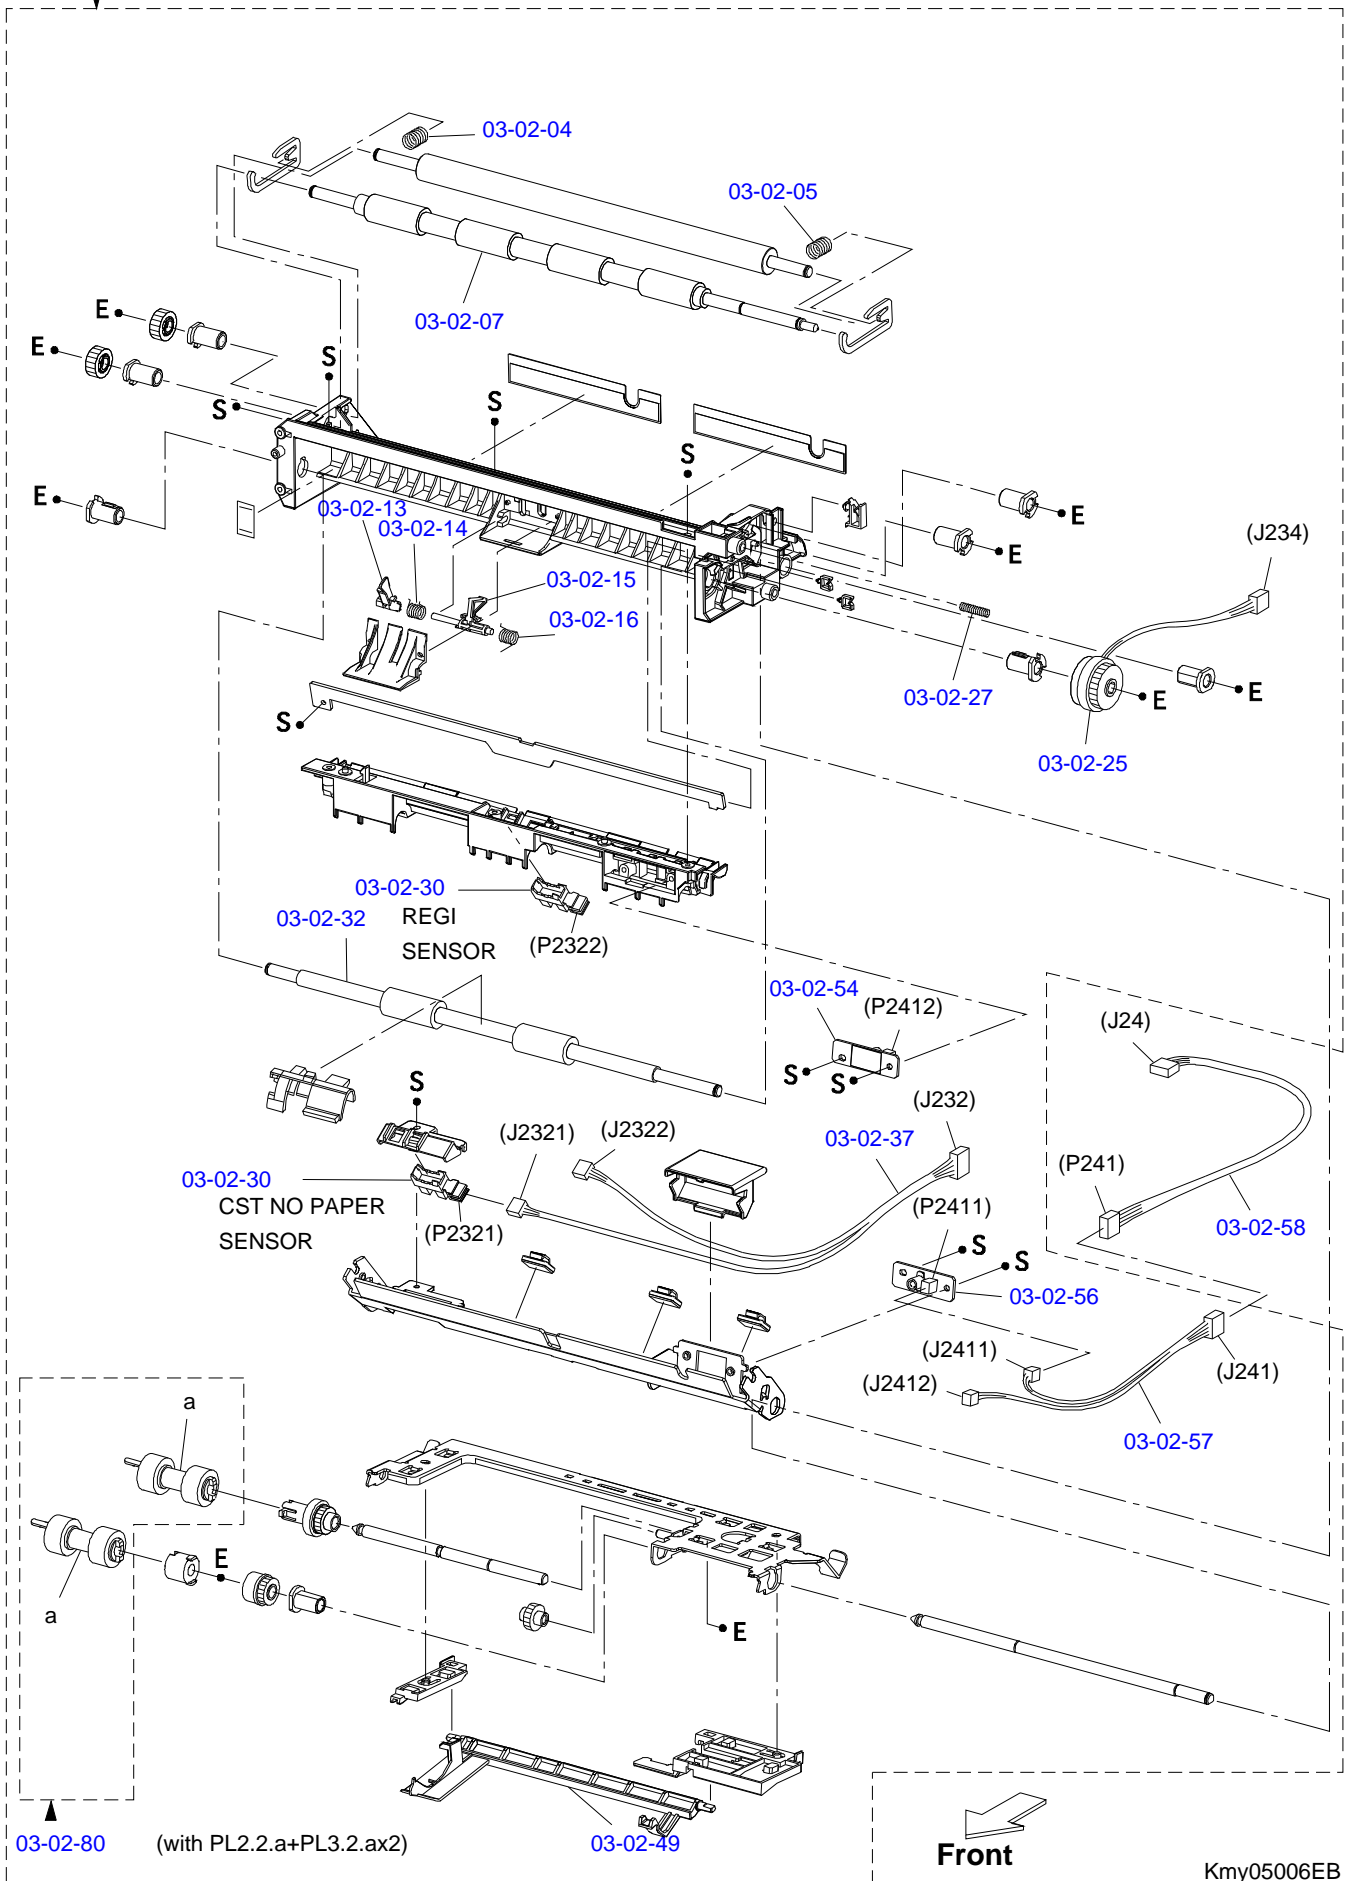

03-02-01 (without80)

Kmy05006EB