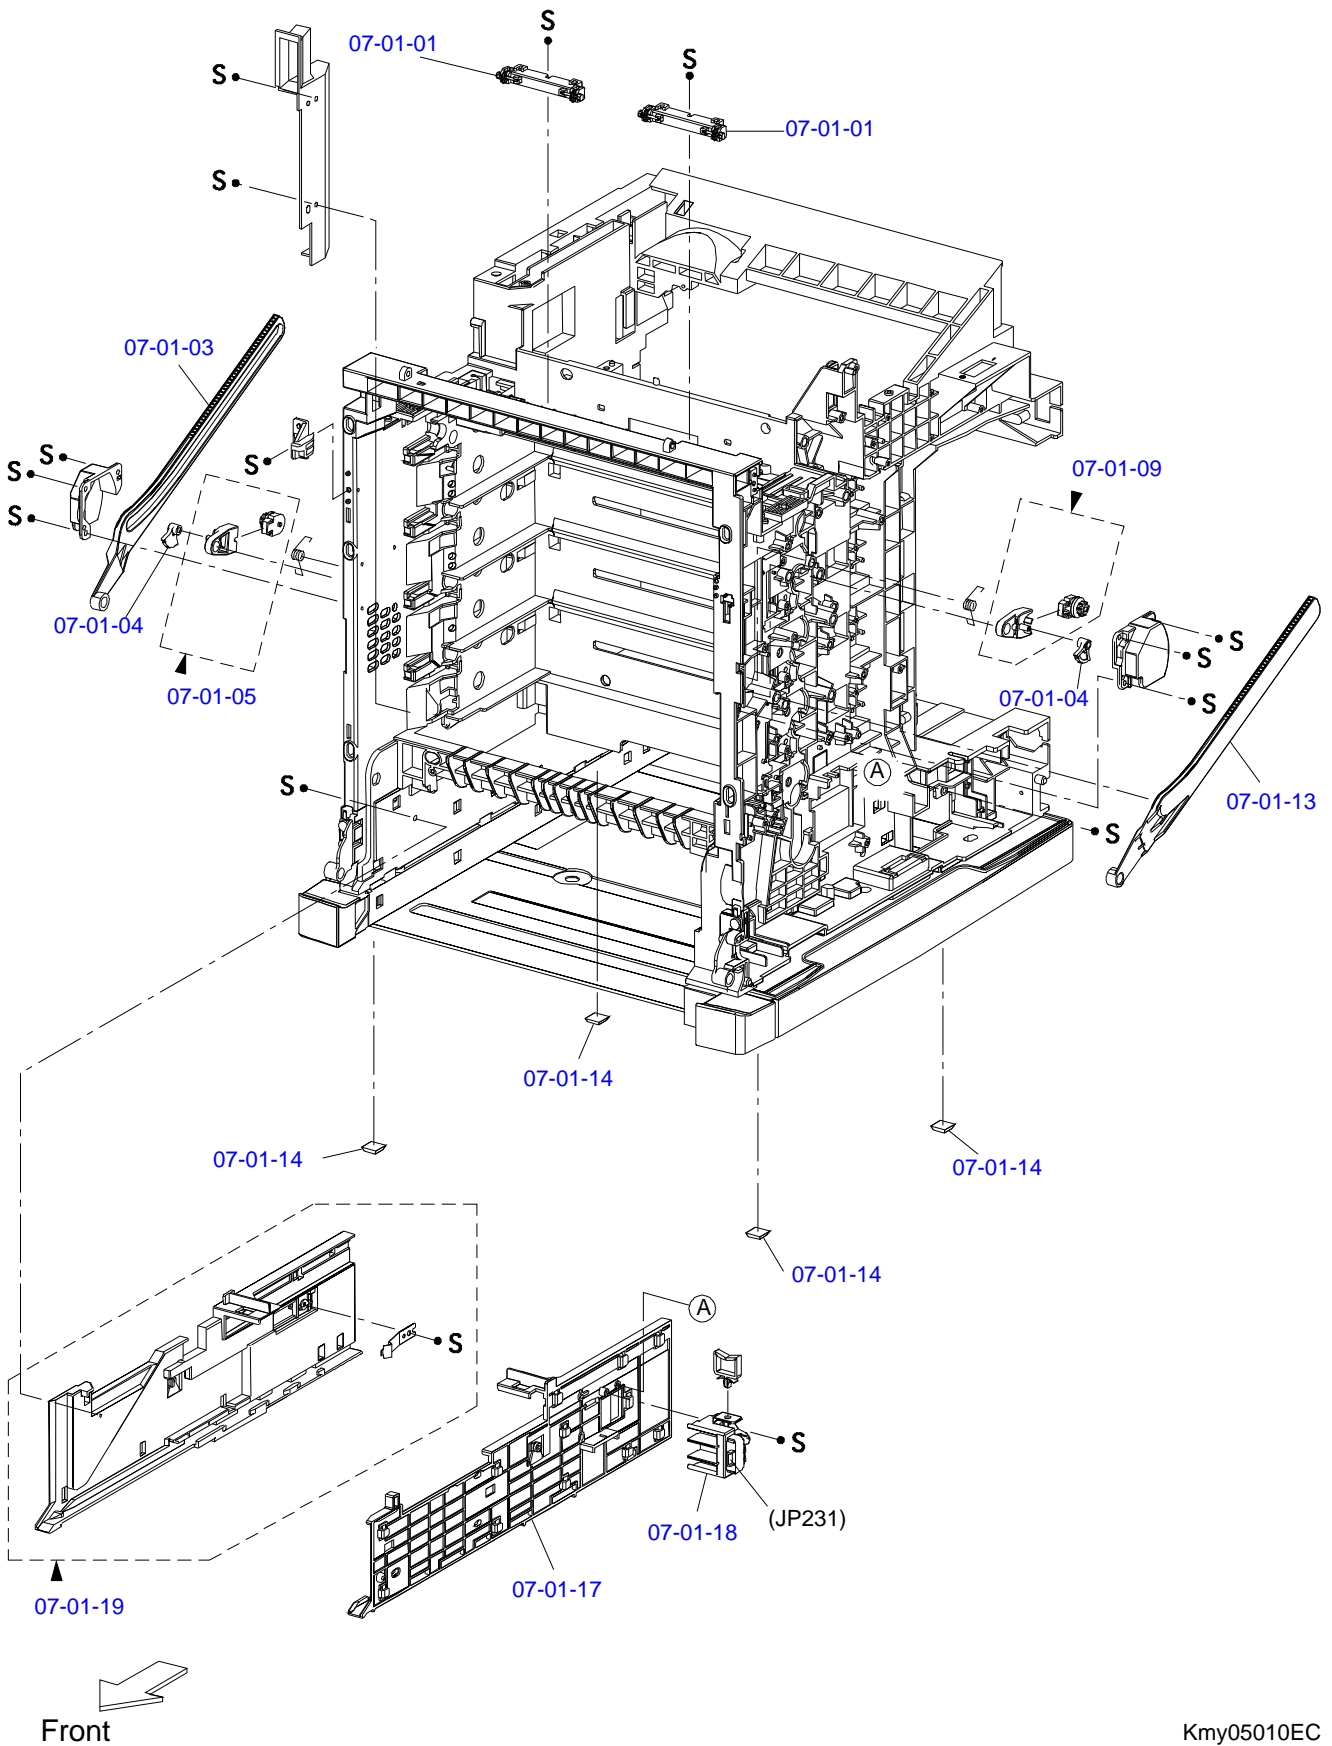

Kmy05011EB

Part Code	Part Name	Ref No.	Category	Qty	Remark
2088214	POWER CABLE	NON FIG	Accessories	1	
3100077	SOFTWARE CD,E	NON FIG	Accessories	1	ESP/EAL/EHK
1112470	DC TOOL WO ADAPTER	NONFIG	Accessories	1	
4049265	SETTING UP MANUAL	NONFIG	Accessories	1	ESP/EAL/EHK
2085361	CONTROL PANEL	01.1.01	Case	1	
2091083	COVER ASSY FRONT HEAD	01.1.02	Case	1	
1110076	COVER FRONT HEAD	01.1.03	Case	1	
2085193	FAN FUSER	01.1.09	Case	1	
1110078	CVR TOP STOPPER	01.1.10	Case	1	
1110079	COVER TOP	01.1.11	Case	1	
1289192	COVER ASSY TOP MAIN	01.1.12	Case	1	
1110082	LATCH TOP R	01.1.19	Case	1	
1265592	LATCH TOP L	01.1.23	Case	1	
1110084	COVER REAR	01.1.28	Case	1	
1110077	KIT COVER ASSY TOP	01.1.50	Case	1	
1265593	KIT COVER ASSY TOP PHD	01.1.52	Case	1	
1110085	COVER SIDE L	01.2.01	Case	1	
1265590	COVER SIDE R	01.2.02	Case	1	
1110087	SPRING LINK	01.2.04	Case	2	
1110088	LINK	01.2.05	Case	2	
1110090	COVER ASSY FRONT IN	01.2.06	Case	1	
1280571	COVER ASSY FRONT	01.2.10	Case	1	
1110092	TRAY ASSY MSI	01.2.12	Case	1	
1110093	TRAY ASSY LOW	01.2.19	Case	1	
1058403	LOGO PLATE 10X40;C,2COLOR SEIKEI	NONFIG	Case	1	
1112466	GUIDE L ESS	16.1.12	Electronic Parts	1	
1112467	GUIDE R ESS	16.1.13	Electronic Parts	1	
2089853	BOARD ASSY,MAIN	16.1.52	Electronic Parts	1	
2088339	BOARD ASSY.,MEMORY	16.1.53	Electronic Parts	1	
2085196	NETWORK BOARD	16.1.99	Electronic Parts	1	
1110097	STRAP	02.1.08	Mechanism Parts	1	
1110098	CHUTE RETADE	03.1.05	Mechanism Parts	1	
1110099	ROLL ASSY	03.1.06	Mechanism Parts	1	
1290235	HOLDER RETARD	03.1.09	Mechanism Parts	1	
1290236	SPRING RETARD	03.1.10	Mechanism Parts	1	
1110100	GUIDE END	03.2.01	Mechanism Parts	1	
1110101	SPRING N/F	03.2.07	Mechanism Parts	2	
1110103	ACTUATOR SIZE	03.2.21	Mechanism Parts	3	
1110105	COVER FDR FRONT	04.1.01	Mechanism Parts	1	
1265600	COVER CASSETTE REAR	04.1.03	Mechanism Parts	1	
1110107	BLOCK	04.1.04	Mechanism Parts	3	
1110108	CHUTE ASSY TURN	04.1.06	Mechanism Parts	1	
1279590	HOUSING FDR L	04.2.01	Mechanism Parts	1	
1279591	HOUSING FDR R	04.2.02	Mechanism Parts	1	
2071858	HARNES ASSY TMPA	04.2.03	Mechanism Parts	1	
2061097	ENVIRONMENT SENSOR	04.2.04	Mechanism Parts	1	
1231706	FOOT	04.2.05	Mechanism Parts	4	
1110111	STOPPER CST	04.2.06	Mechanism Parts	1	