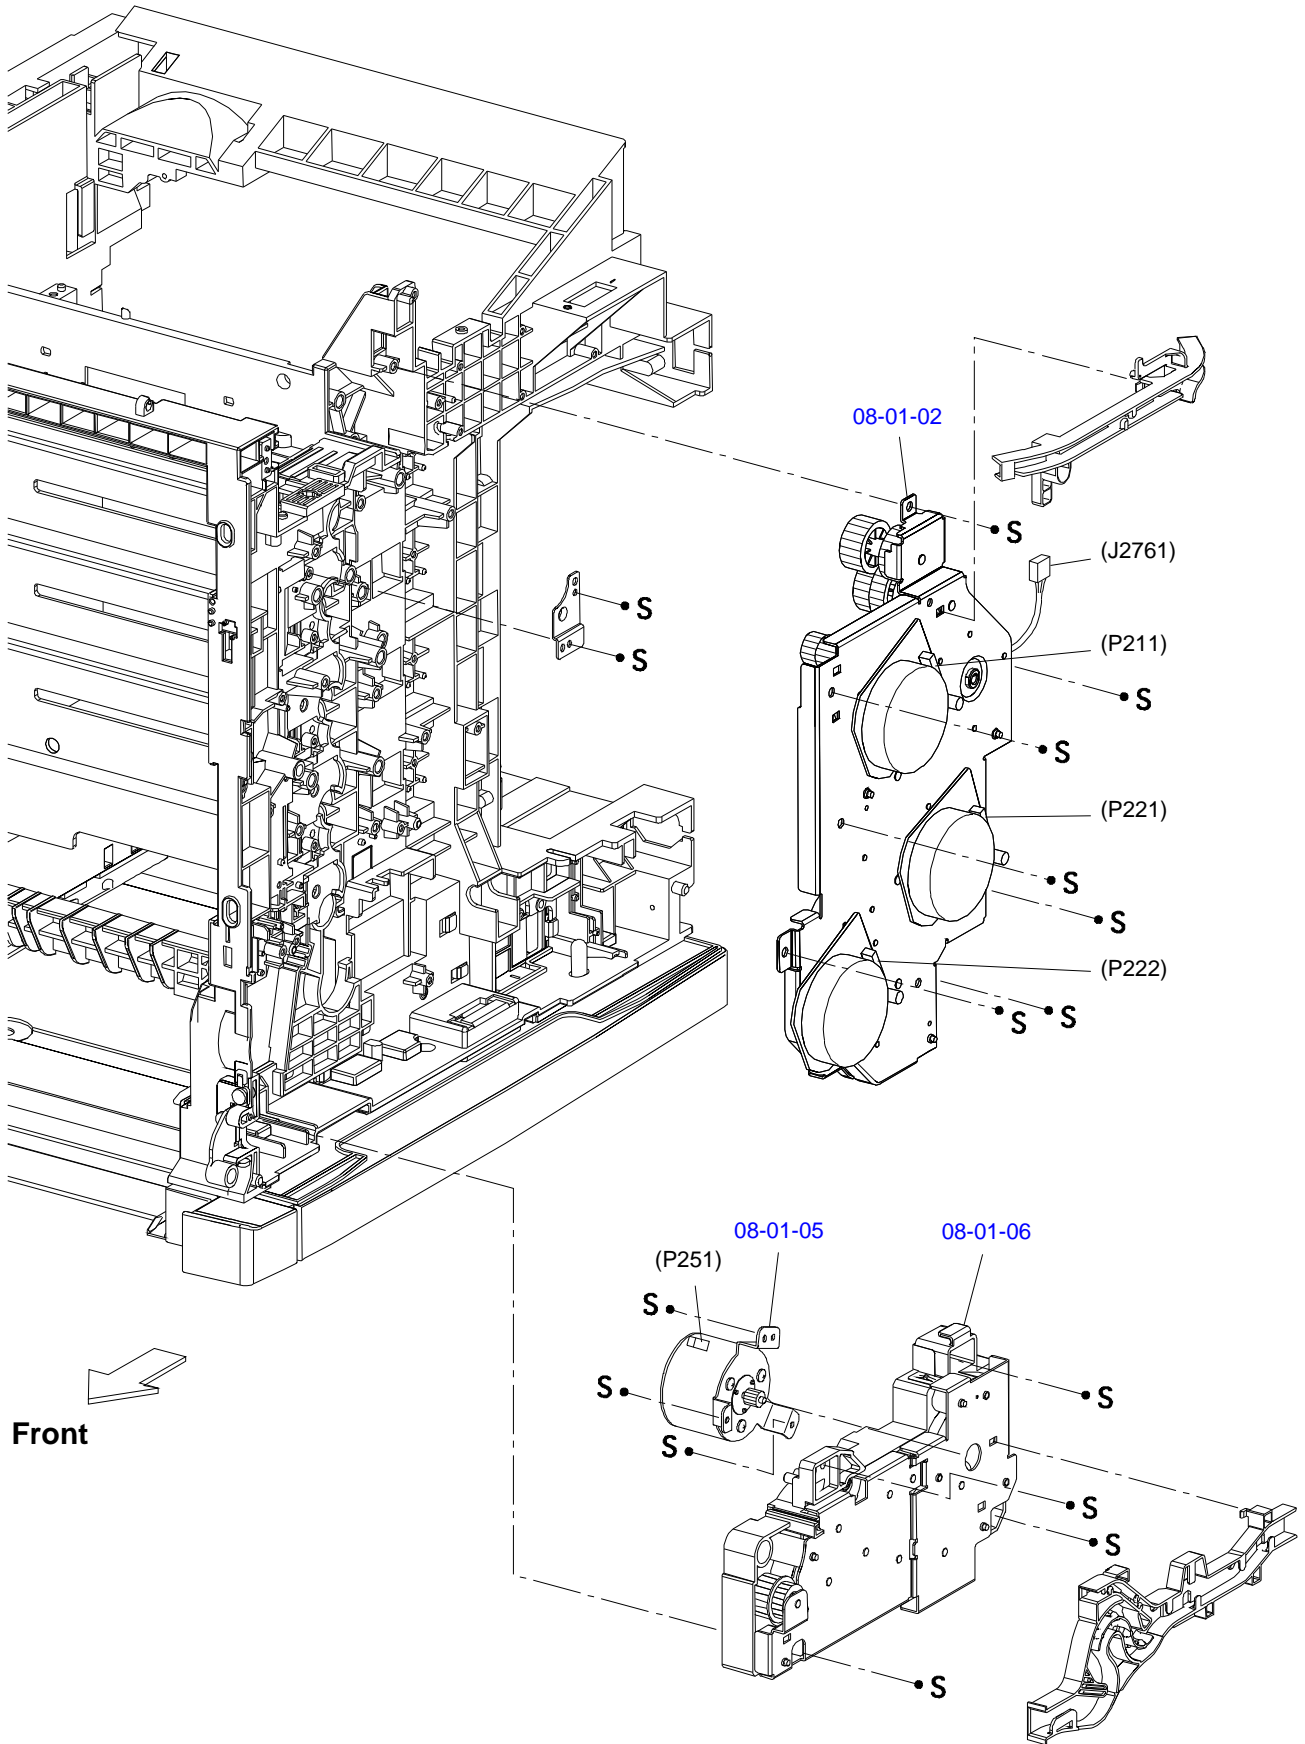

Kmy05011EB

Part Code	Part Name	Ref No.	Category	Qty	Remark
2088214	POWER CABLE	NON FIG	Accessories	1	
3100077	SOFTWARE CD,E	NON FIG	Accessories	1	ESP/EAL/EHK
1112470	DC TOOL WO ADAPTER	NONFIG	Accessories	1	
4049265	SETTING UP MANUAL	NONFIG	Accessories	1	ESP/EAL/EHK
2085361	CONTROL PANEL	01.1.01	Case	1	
2091083	COVER ASSY FRONT HEAD	01.1.02	Case	1	
1110076	COVER FRONT HEAD	01.1.03	Case	1	
2085193	FAN FUSER	01.1.09	Case	1	
1110078	CVR TOP STOPPER	01.1.10	Case	1	
1110079	COVER TOP	01.1.11	Case	1	
1289192	COVER ASSY TOP MAIN	01.1.12	Case	1	
1110082	LATCH TOP R	01.1.19	Case	1	
1265592	LATCH TOP L	01.1.23	Case	1	
1110084	COVER REAR	01.1.28	Case	1	
1110077	KIT COVER ASSY TOP	01.1.50	Case	1	
1265593	KIT COVER ASSY TOP PHD	01.1.52	Case	1	
1110085	COVER SIDE L	01.2.01	Case	1	
1265590	COVER SIDE R	01.2.02	Case	1	
1110087	SPRING LINK	01.2.04	Case	2	
1110088	LINK	01.2.05	Case	2	
1110090	COVER ASSY FRONT IN	01.2.06	Case	1	
1280571	COVER ASSY FRONT	01.2.10	Case	1	
1110092	TRAY ASSY MSI	01.2.12	Case	1	
1110093	TRAY ASSY LOW	01.2.19	Case	1	
1058403	LOGO PLATE 10X40;C,2COLOR SEIKEI	NONFIG	Case	1	
1112466	GUIDE L ESS	16.1.12	Electronic Parts	1	
1112467	GUIDE R ESS	16.1.13	Electronic Parts	1	
2089853	BOARD ASSY,MAIN	16.1.52	Electronic Parts	1	
2088339	BOARD ASSY.,MEMORY	16.1.53	Electronic Parts	1	
2085196	NETWORK BOARD	16.1.99	Electronic Parts	1	
1110097	STRAP	02.1.08	Mechanism Parts	1	
1110098	CHUTE RETADE	03.1.05	Mechanism Parts	1	
1110099	ROLL ASSY	03.1.06	Mechanism Parts	1	
1290235	HOLDER RETARD	03.1.09	Mechanism Parts	1	
1290236	SPRING RETARD	03.1.10	Mechanism Parts	1	
1110100	GUIDE END	03.2.01	Mechanism Parts	1	
1110101	SPRING N/F	03.2.07	Mechanism Parts	2	
1110103	ACTUATOR SIZE	03.2.21	Mechanism Parts	3	
1110105	COVER FDR FRONT	04.1.01	Mechanism Parts	1	
1265600	COVER CASSETTE REAR	04.1.03	Mechanism Parts	1	
1110107	BLOCK	04.1.04	Mechanism Parts	3	
1110108	CHUTE ASSY TURN	04.1.06	Mechanism Parts	1	
1279590	HOUSING FDR L	04.2.01	Mechanism Parts	1	
1279591	HOUSING FDR R	04.2.02	Mechanism Parts	1	
2071858	HARNES ASSY TMPA	04.2.03	Mechanism Parts	1	
2061097	ENVIRONMENT SENSOR	04.2.04	Mechanism Parts	1	
1231706	FOOT	04.2.05	Mechanism Parts	4	
1110111	STOPPER CST	04.2.06	Mechanism Parts	1	