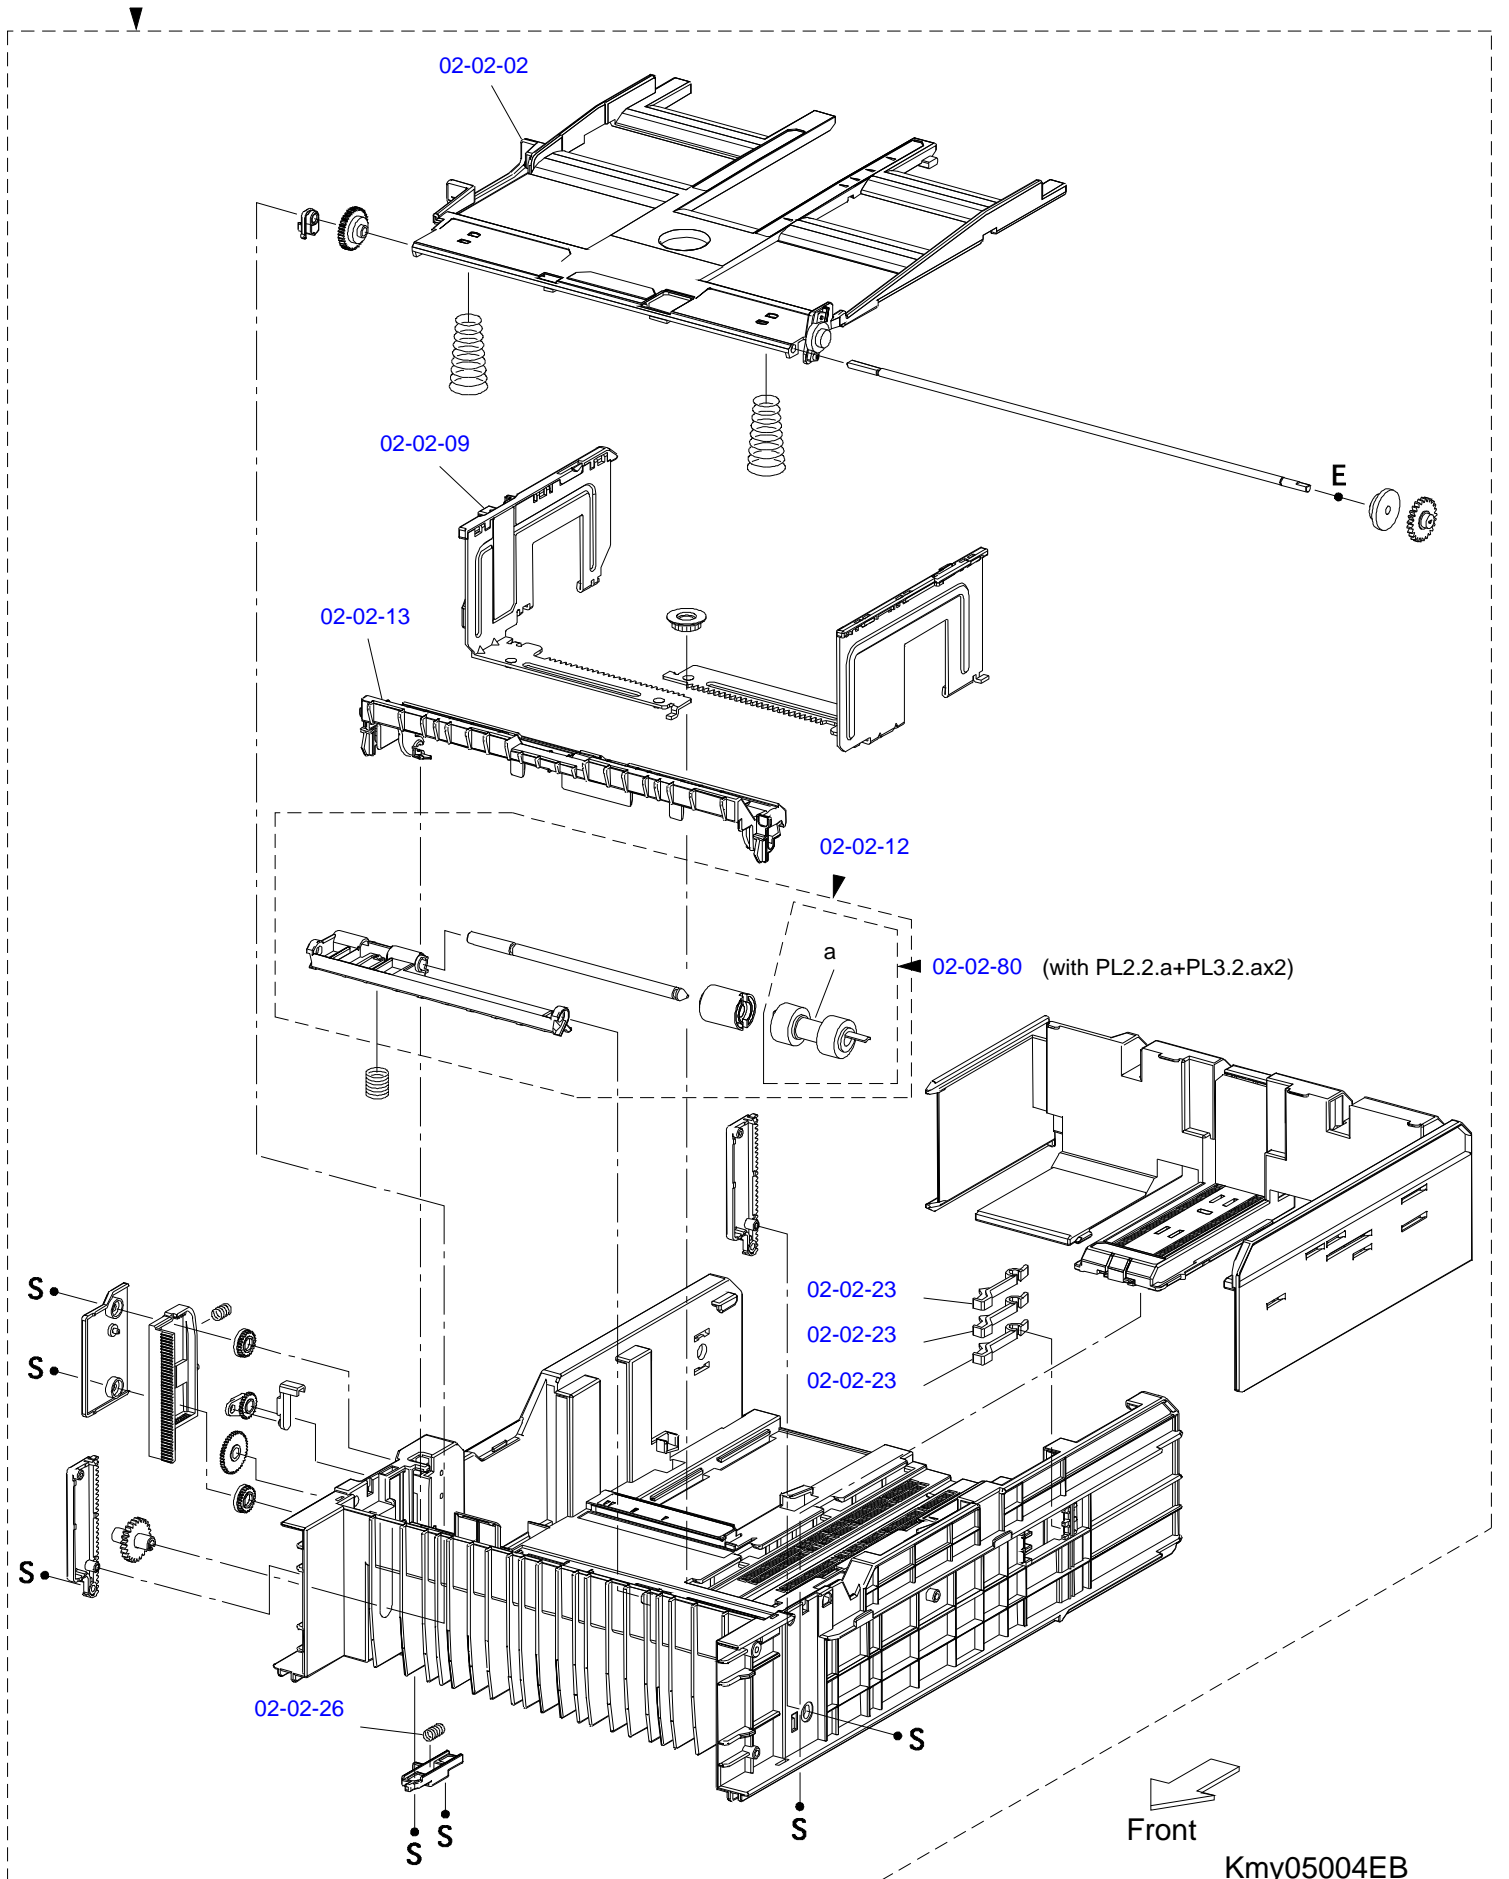

C648-MECH-021

Only numbered Service Parts are available.

02-02-01 (without 80)