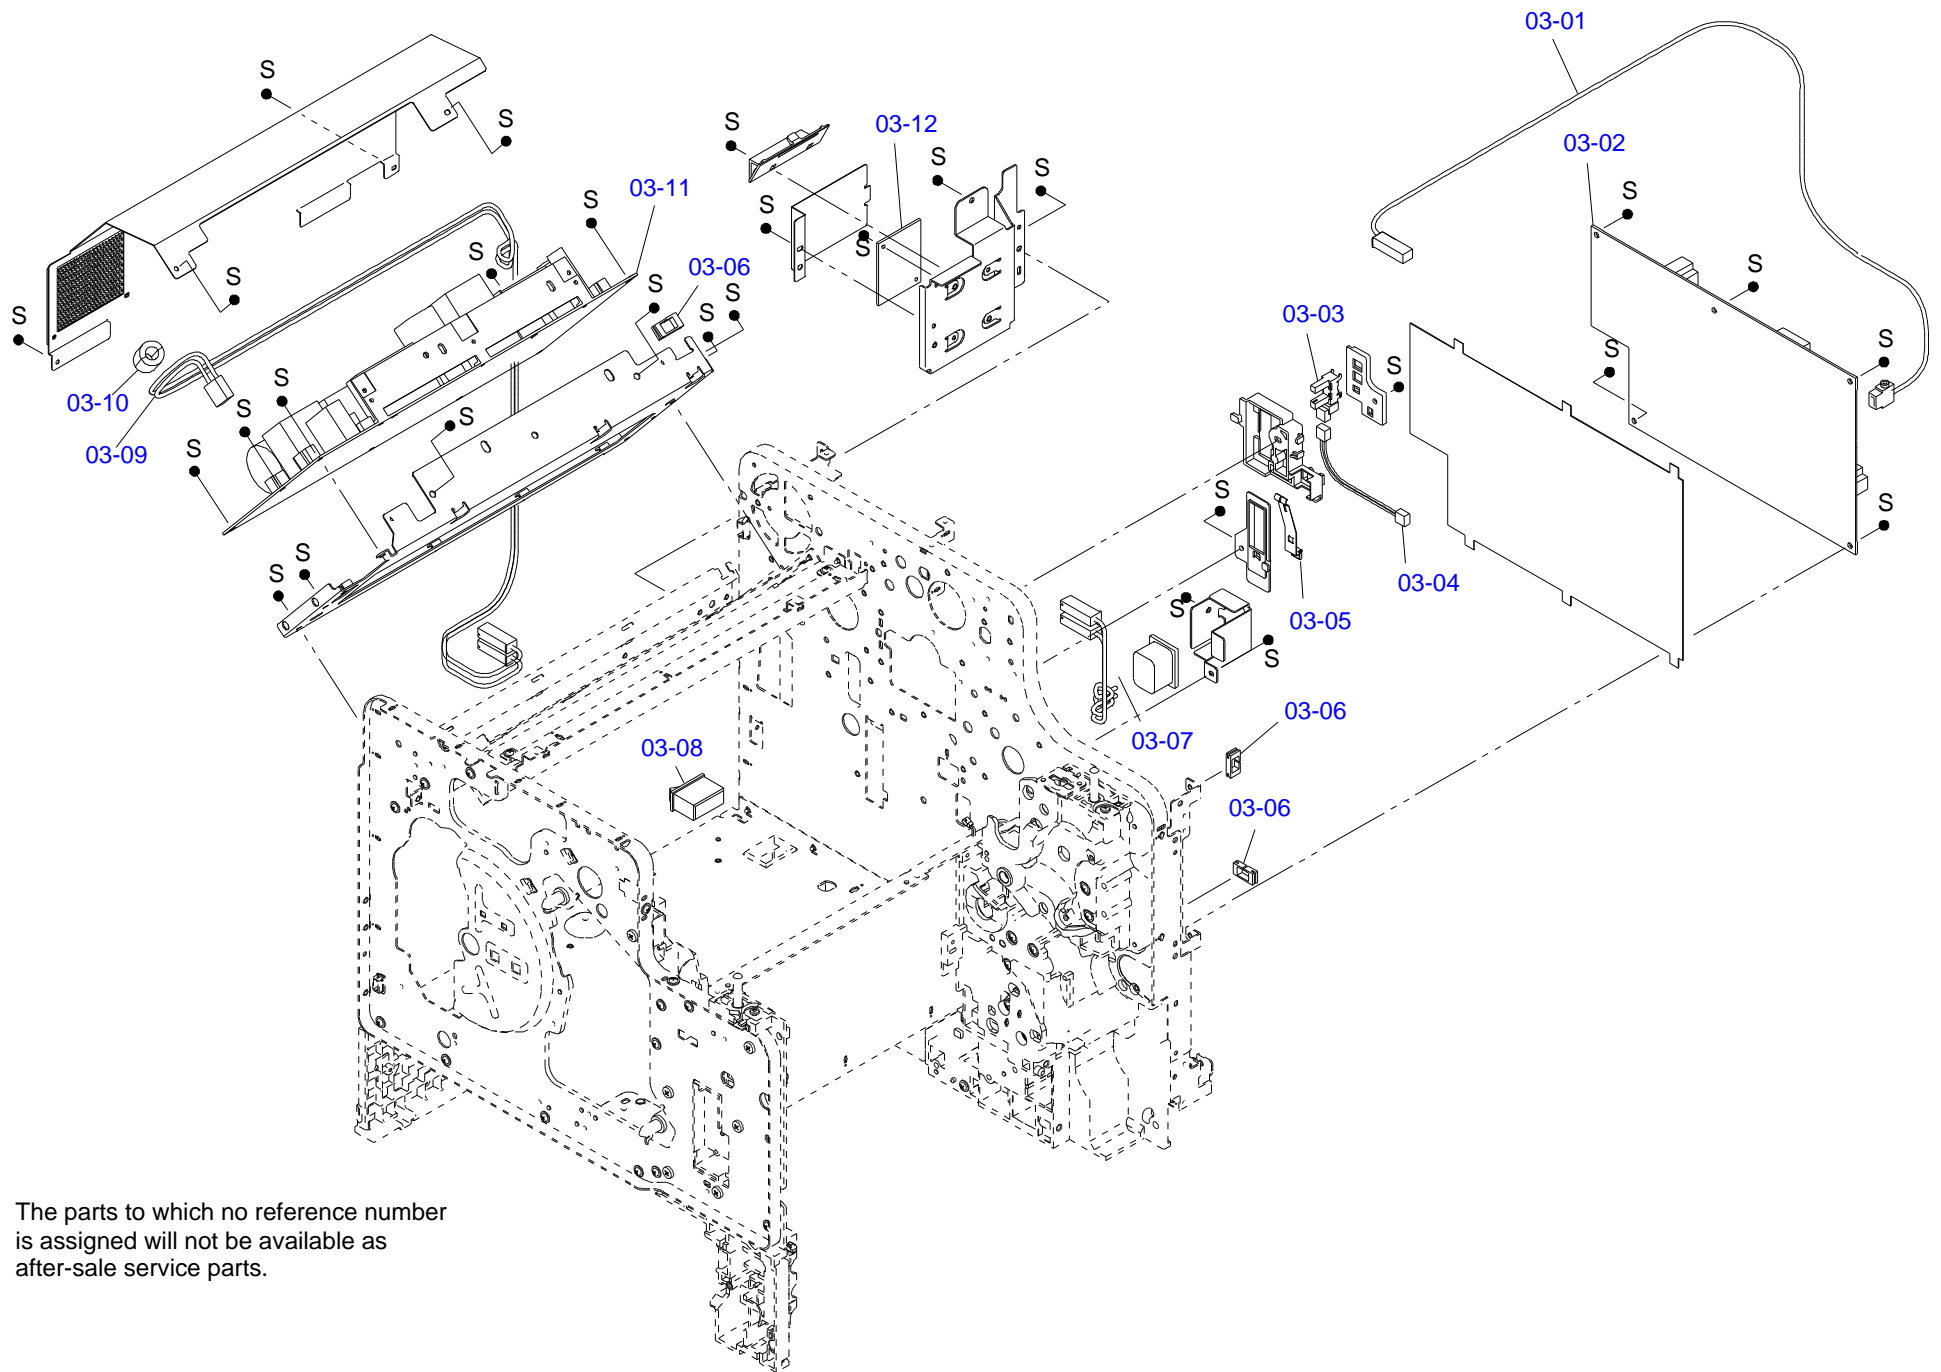

The parts to which no reference number is assigned will not be available as after-sale service parts.