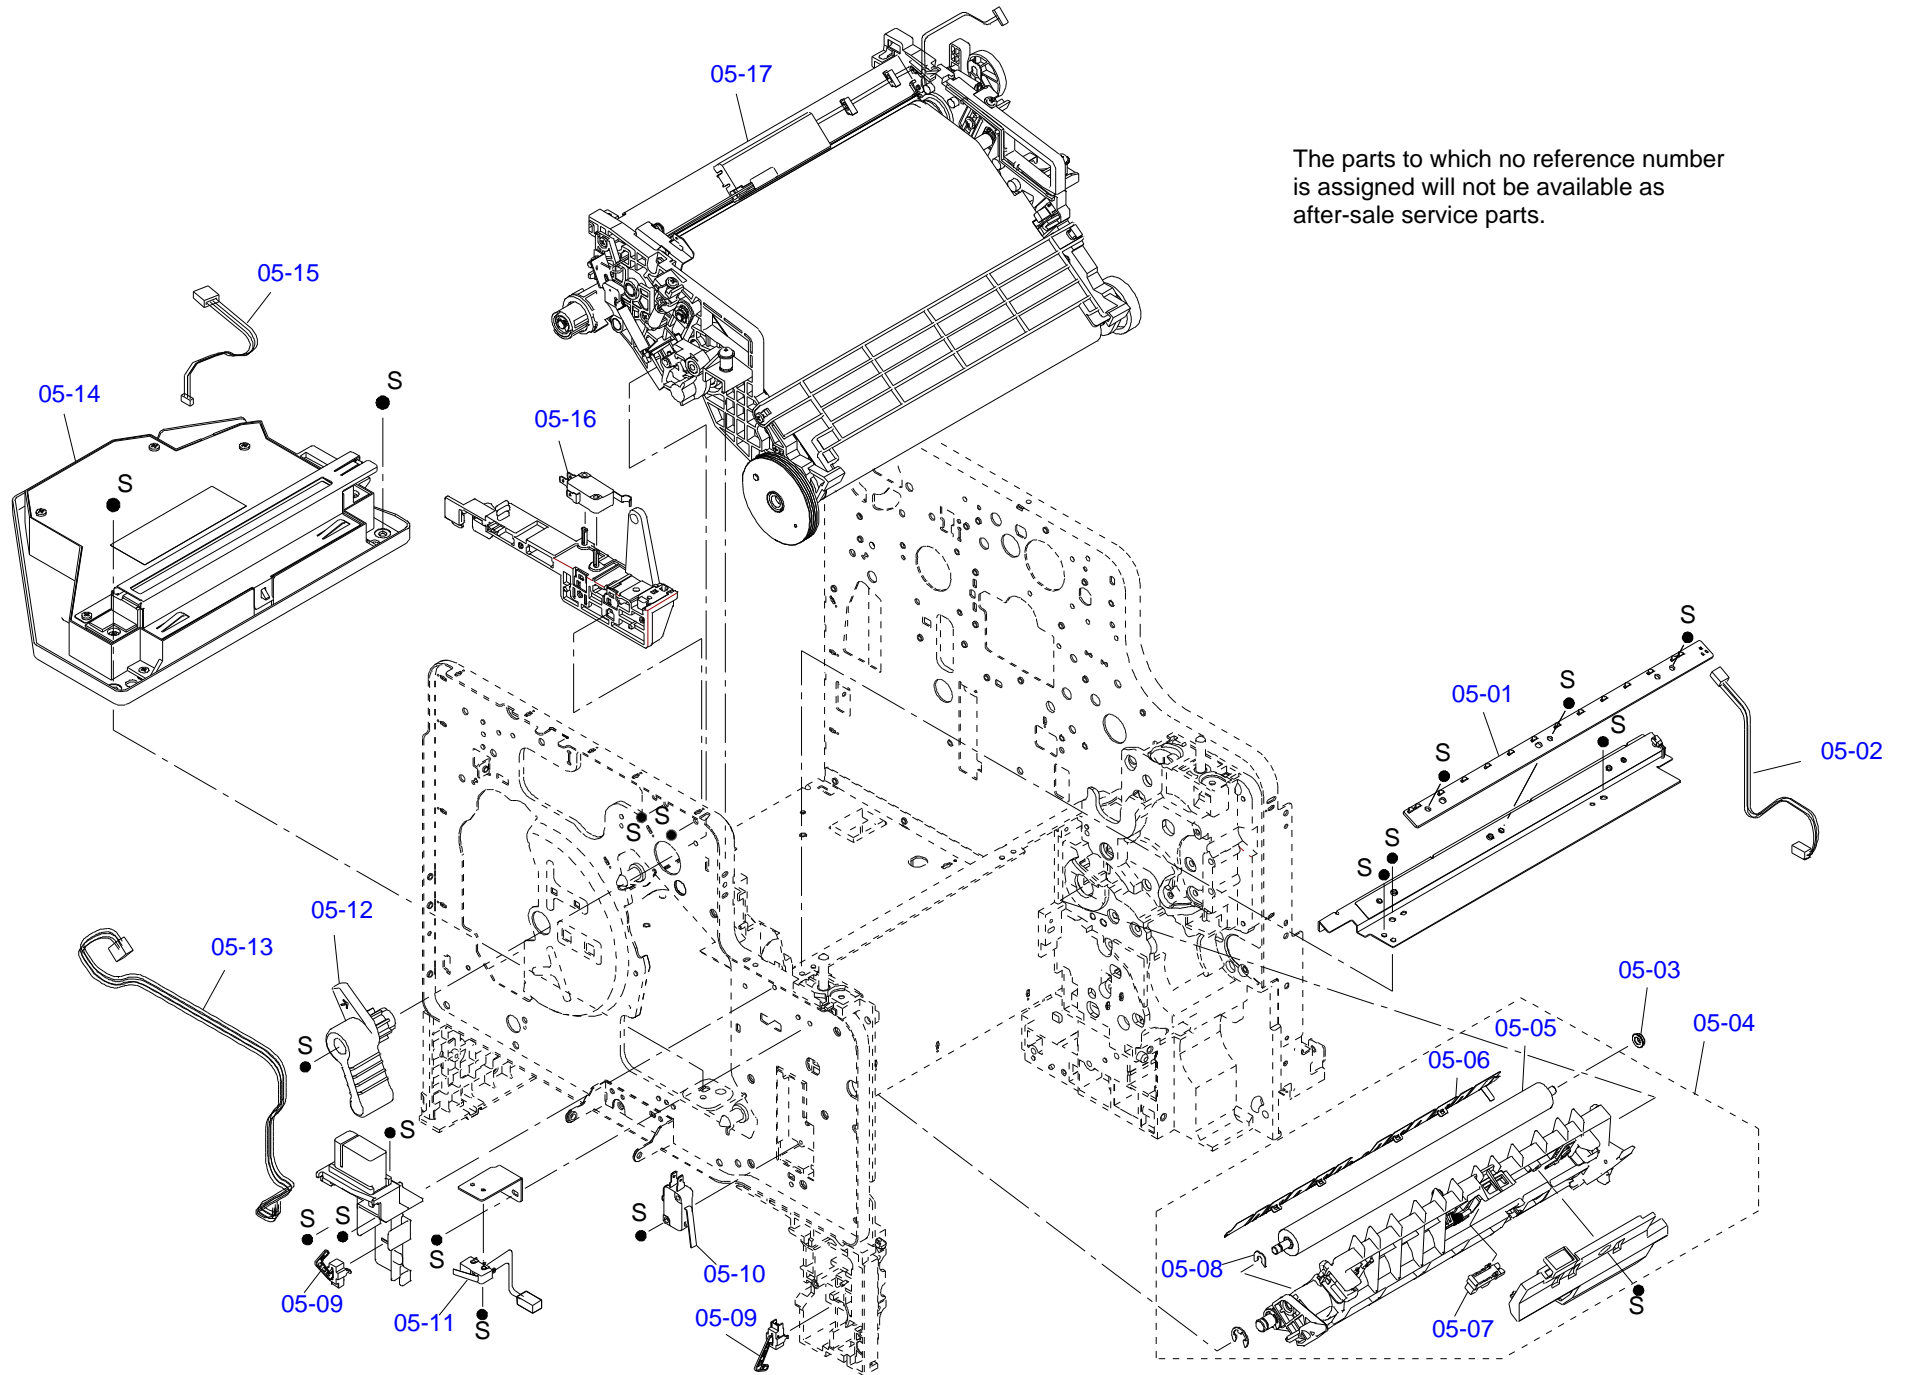

The parts to which no reference number is assigned will not be available as after-sale service parts.