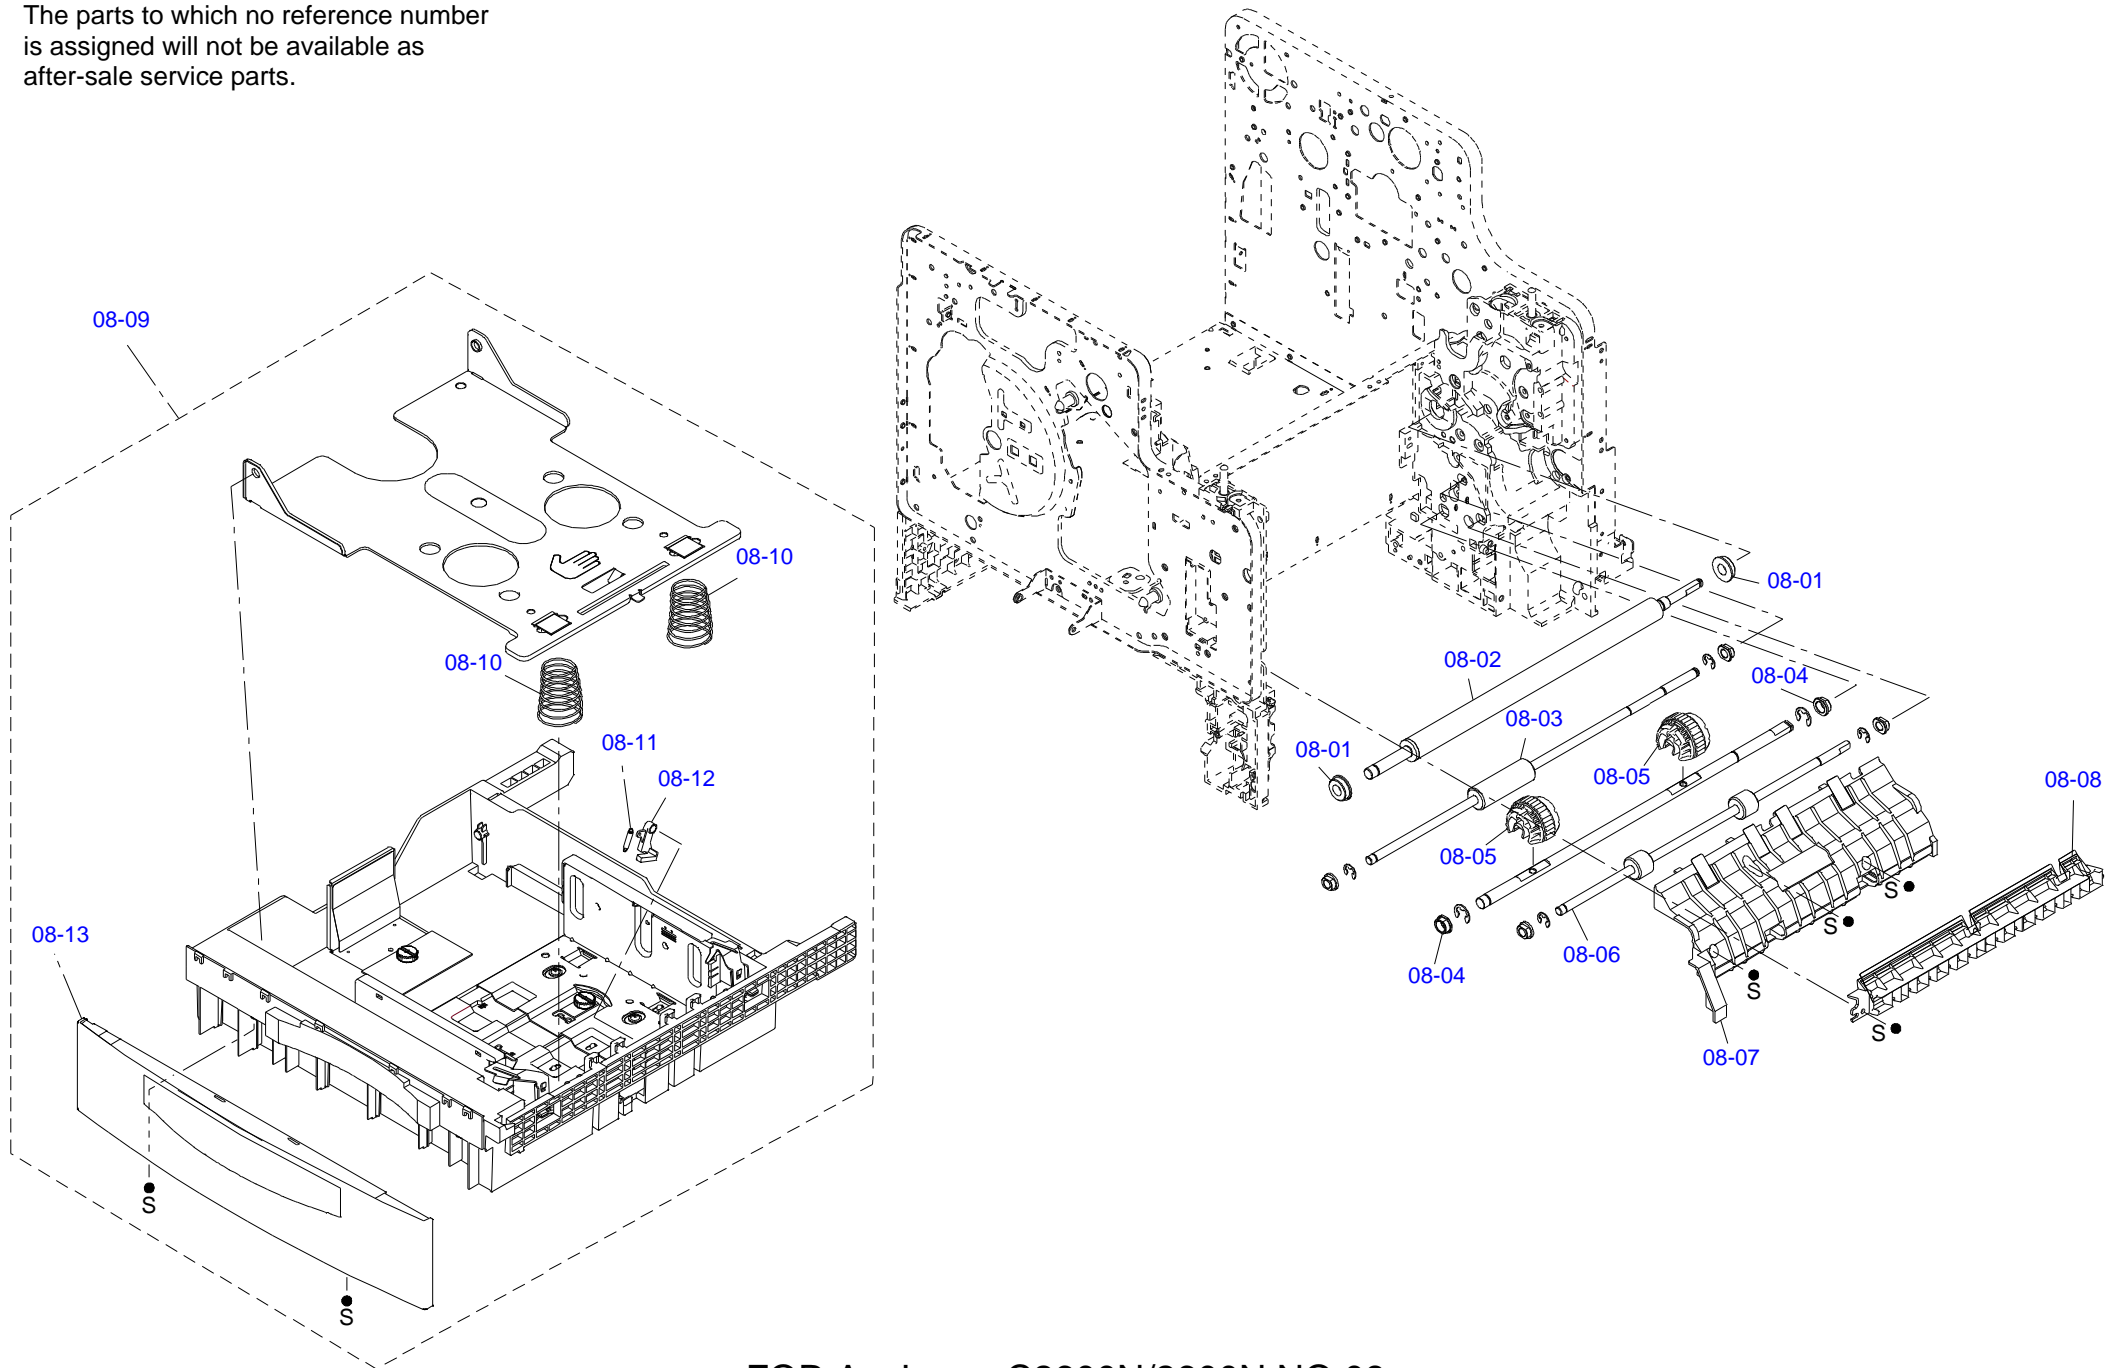

The parts to which no reference number is assigned will not be available as after-sale service parts.

Part Code	Part Name	Ref No.	Category	Qty	Remark
2082069	POWER CABLE	NON FIG	Accessories	1	for EHK
2087700	POWER CABLE	NON FIG	Accessories	1	EAL
3100830	SOFTWARE CD,E	NON FIG	Accessories	1	
4100236	SETTING UP MANUAL	NON FIG	Accessories	1	for EAL/EHK
1292092	HOUSING, TOP	01-01	Case	1	
1269590	SHEET, INSULATOR	01-02	Case	2	
1302589	COVER Assy.,FU;ASP	01-03	Case	1	
1293873	COVER, TOP;B	01-04	Case	1	
1292097	HOUSING, REAR	01-05	Case	1	
1292106	HOUSING, CONTROLLER	01-06	Case	1	
1410686	MP TRAY Assy, ASP	01-07	Case	1	
1292099	HOUSING, RIGHT	01-08	Case	1	
1302887	LABEL, ACCESARY	01-09	Case	1	
1292100	COVER, FRONT	01-10	Case	1	
1292101	COVER, INNER	01-11	Case	1	
1292098	HOUSING, LEFT	01-12	Case	1	
2090857	HARNESS, PANEL	01-14	Case	1	
1292093	TRAY, PAPER, EJECT	01-15	Case	1	
1232050	LOGO PLATE, 13X54;C	01-16	Case	1	
1293836	ROLLER, FUSER, REAR	NON FIG	Case	1	
1293837	ROLLER, PAPER EJECT	NON FIG	Case	1	
2090856	CONTROL PANEL	01-13	Electronic Parts	1	
1291992	BRACKET ASSY., I/F	02-01	Electronic Parts	1	
2085196	NETWORK BOARD	02-02	Electronic Parts	1	
1295979	GROUNDING PLATE, TYPE-B	02-03	Electronic Parts	1	
1012848	GUIDE RAIL	02-04	Electronic Parts	1	
2090855	HARNESS, MAIN, PS	02-05	Electronic Parts	1	
2090854	HARNESS, MAIN, SIGNAL	02-06	Electronic Parts	1	
2090373	HARNESS, HV, 2ST TRANSFER	02-07	Electronic Parts	1	
2109442	BOARD ASSY., MEMORY	02-08	Electronic Parts	1	
2090587	BOARD ASSY., MEMORY	02-09	Electronic Parts	1	
2109076	BOARD ASSY., MAIN	02-10	Electronic Parts	1	
2109082	BOARD ASSY., MAIN	02-11	Electronic Parts	1	
2090593	BOARD ASSY., DRV	02-12	Electronic Parts	1	
2090363	HARNESS, MAIN	02-13	Electronic Parts	1	
1295981	COVER, TYPE-B	02-15	Electronic Parts	1	
2090372	HARNESS, HV, 1ST TRANSFER	03-01	Electronic Parts	1	
2090848	HIGH VOLTAGE POWER SUPPLY	03-02	Electronic Parts	1	
2090329	DETECTOR, PC	03-03	Electronic Parts	1	
2090551	HARNESS, HP	03-04	Electronic Parts	1	
1293678	LEAF SPRING, ELCTRODE, DV	03-05	Electronic Parts	1	
1113999	EDGE SADDLE	03-06	Electronic Parts	3	
2090849	HARNESS, INRET	03-07	Electronic Parts	1	
2071776	POWER SWITCH	03-08	Electronic Parts	1	
2090853	HARNESS, AC, 200	03-09	Electronic Parts	1	
2090847	POWER SUPPLY(230V)	03-11	Electronic Parts	1	
2090859	R/W Module	03-12	Electronic Parts	1	
2090618	SERVOMOTOR, DRIVE	04-10	Electronic Parts	1	
2090555	SERVOMOTOR, PC	04-16	Electronic Parts	1	
2090863	ERASER	05-01	Electronic Parts	1	