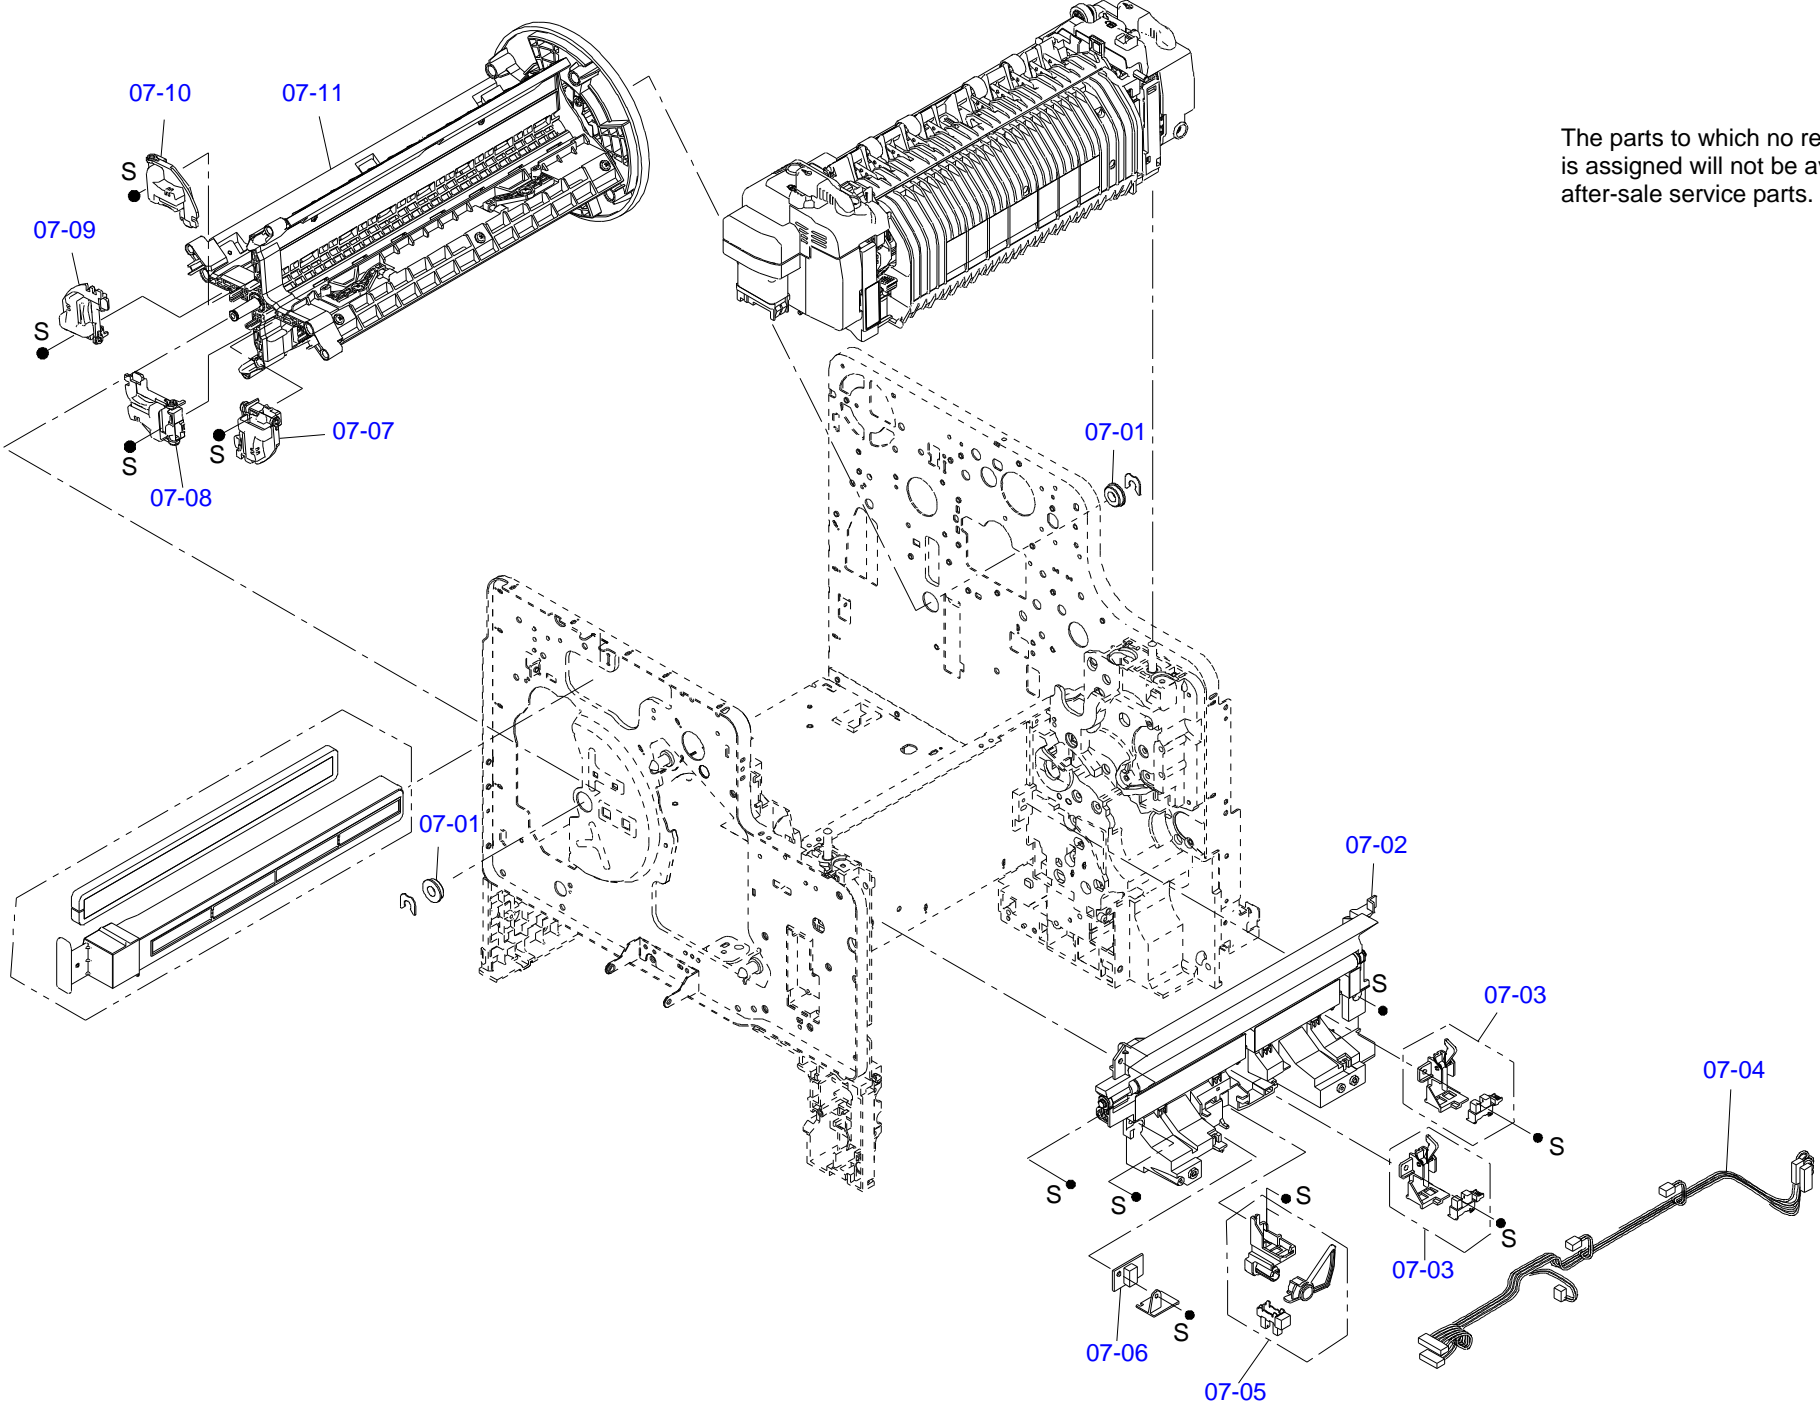

The parts to which no reference number is assigned will not be available as after-sale service parts.