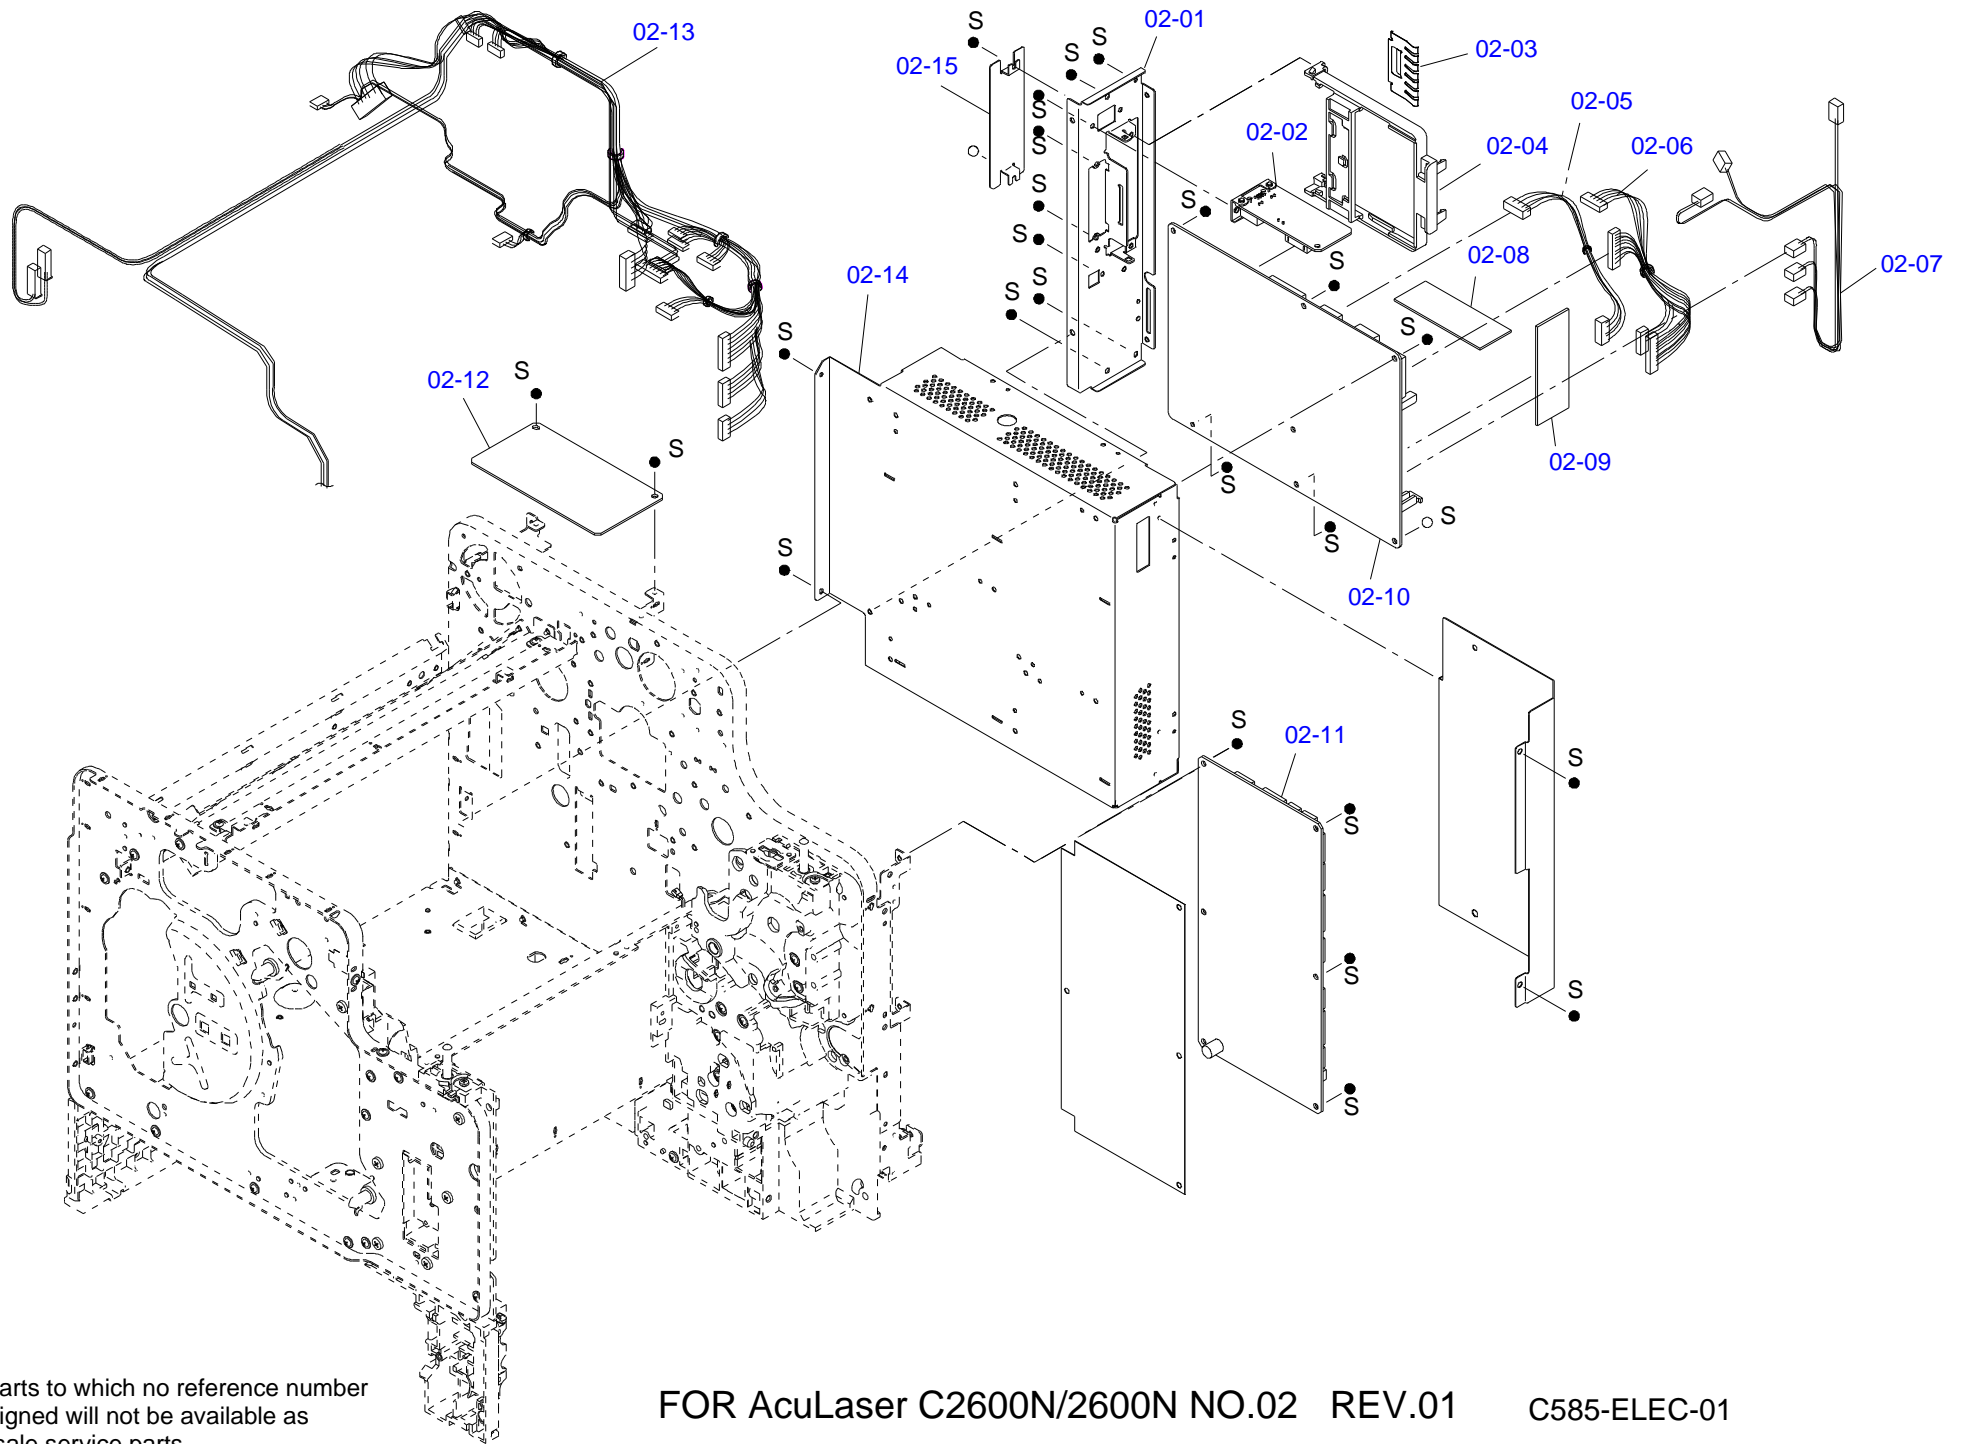

The parts to which no reference number is assigned will not be available as after-sale service parts.