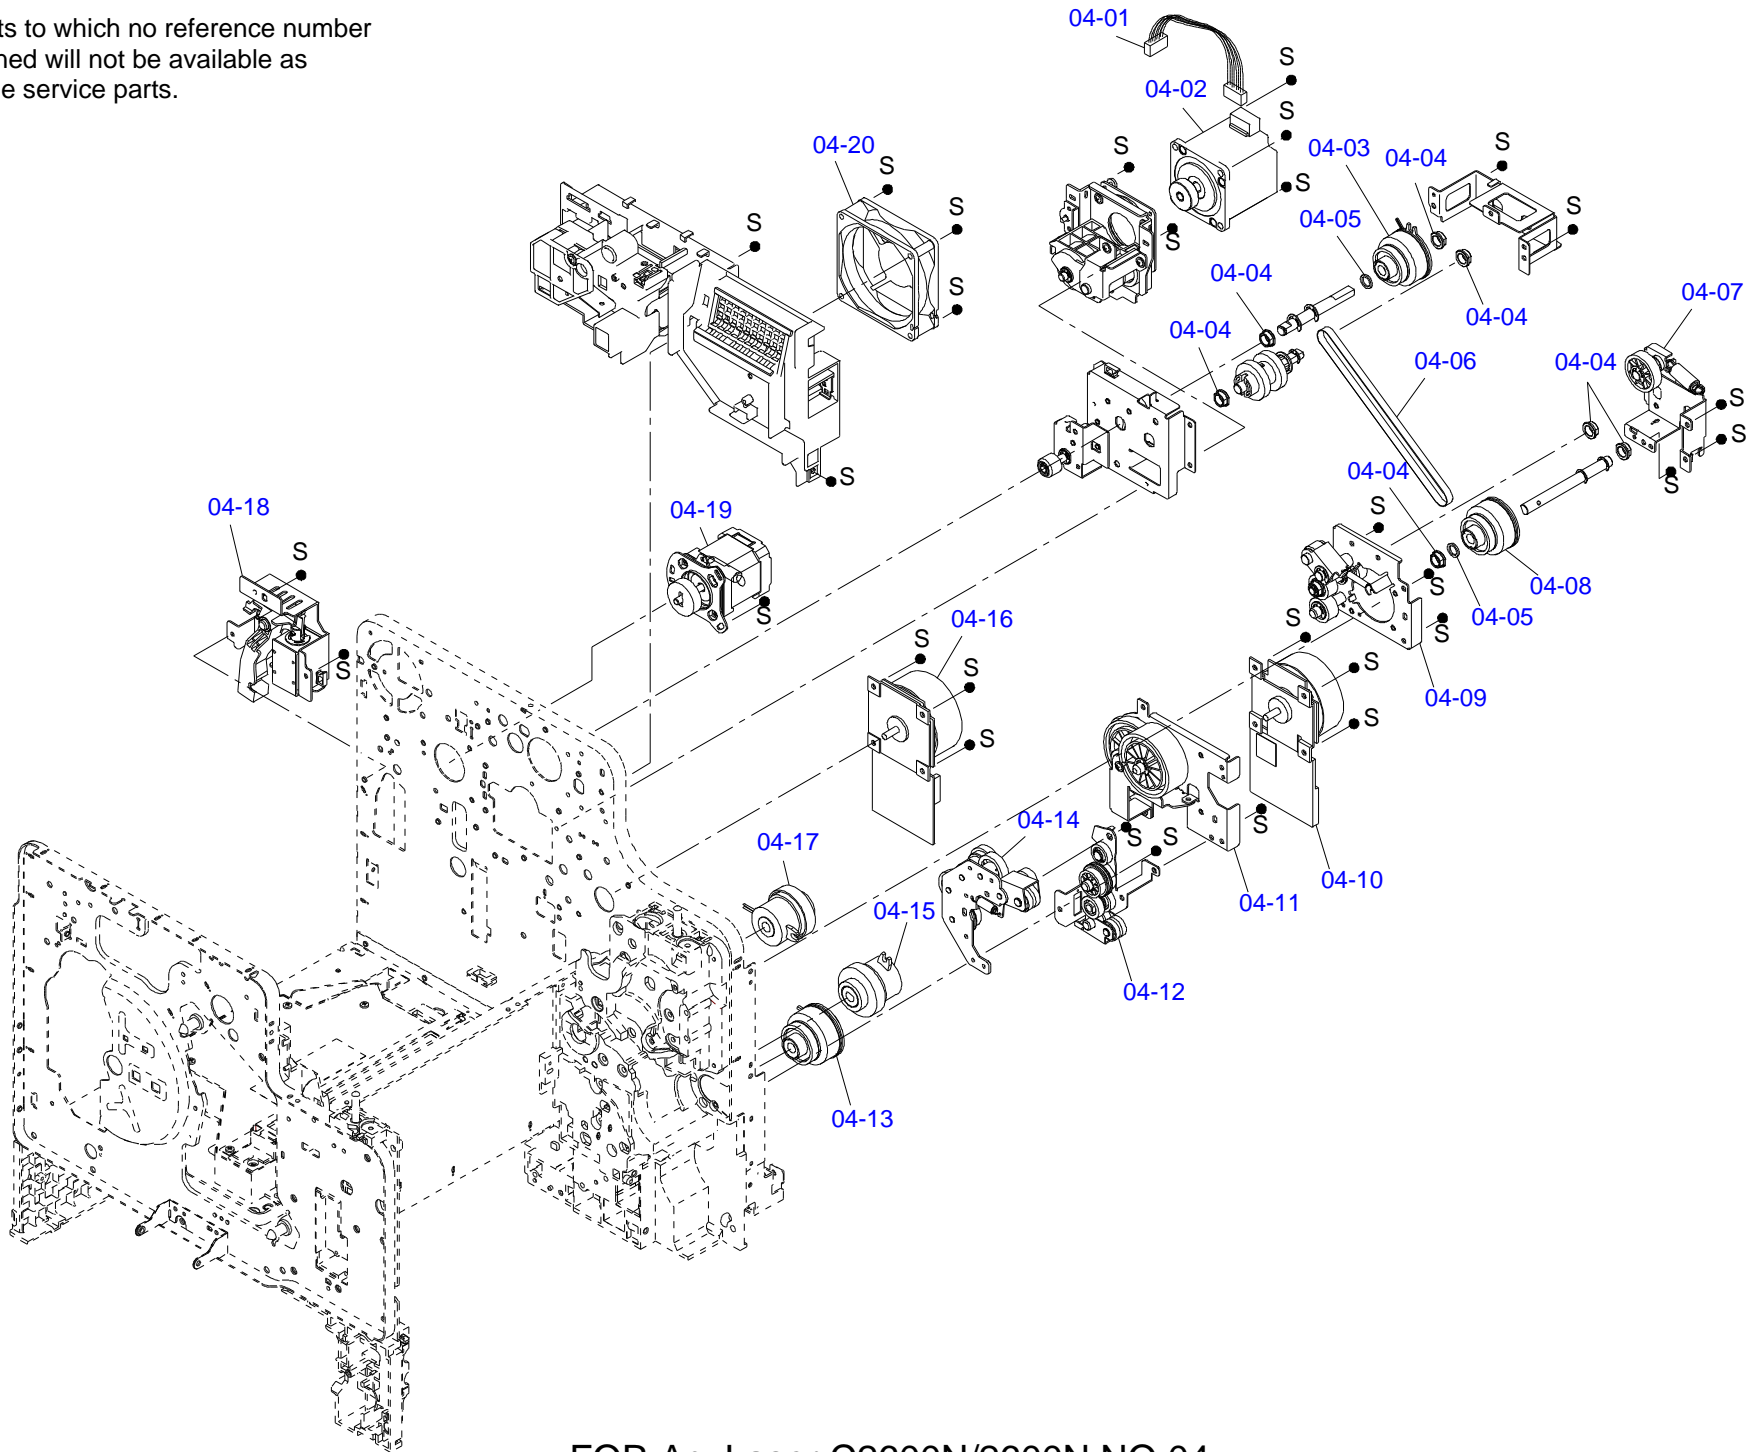

The parts to which no reference number is assigned will not be available as after-sale service parts.