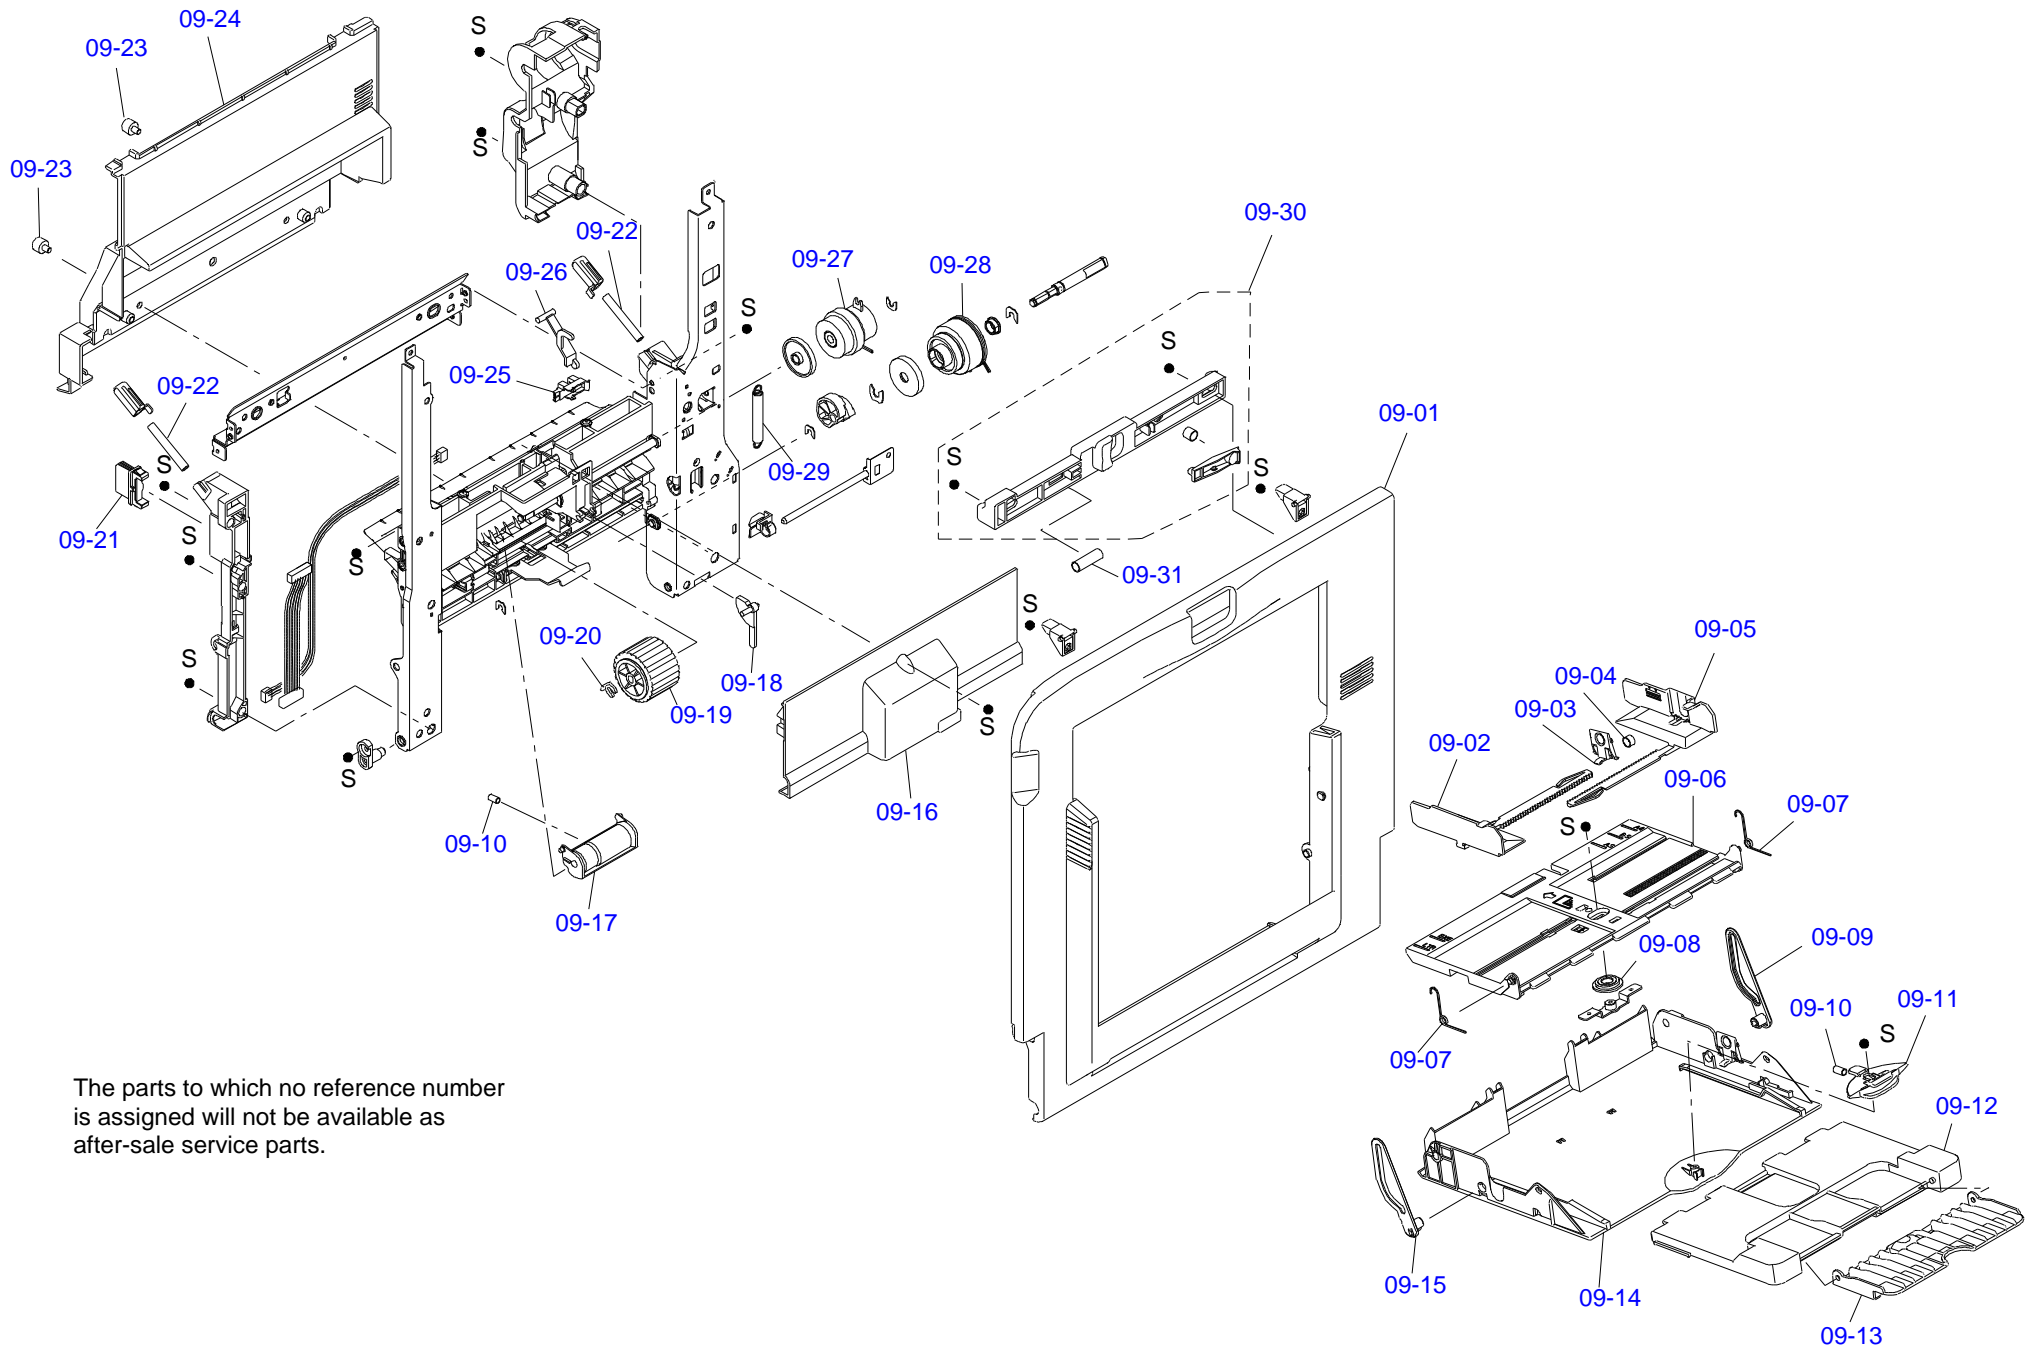

The parts to which no reference number is assigned will not be available as after-sale service parts.

Part Code	Part Name	Ref No.	Category	Qty	Remark
2082069	POWER CABLE	NON FIG	Accessories	1	for EHK
2087700	POWER CABLE	NON FIG	Accessories	1	EAL
3100830	SOFTWARE CD,E	NON FIG	Accessories	1	
4100236	SETTING UP MANUAL	NON FIG	Accessories	1	for EAL/EHK
1292092	HOUSING, TOP	01-01	Case	1	
1269590	SHEET, INSULATOR	01-02	Case	2	
1302589	COVER Assy.,FU;ASP	01-03	Case	1	
1293873	COVER, TOP;B	01-04	Case	1	
1292097	HOUSING, REAR	01-05	Case	1	
1292106	HOUSING, CONTROLLER	01-06	Case	1	
1410686	MP TRAY Assy, ASP	01-07	Case	1	
1292099	HOUSING, RIGHT	01-08	Case	1	
1302887	LABEL, ACCESARY	01-09	Case	1	
1292100	COVER, FRONT	01-10	Case	1	
1292101	COVER, INNER	01-11	Case	1	
1292098	HOUSING, LEFT	01-12	Case	1	
2090857	HARNESS, PANEL	01-14	Case	1	
1292093	TRAY, PAPER, EJECT	01-15	Case	1	
1232050	LOGO PLATE, 13X54;C	01-16	Case	1	
1293836	ROLLER, FUSER, REAR	NON FIG	Case	1	
1293837	ROLLER, PAPER EJECT	NON FIG	Case	1	
2090856	CONTROL PANEL	01-13	Electronic Parts	1	
1291992	BRACKET ASSY., I/F	02-01	Electronic Parts	1	
2085196	NETWORK BOARD	02-02	Electronic Parts	1	
1295979	GROUNDING PLATE, TYPE-B	02-03	Electronic Parts	1	
1012848	GUIDE RAIL	02-04	Electronic Parts	1	
2090855	HARNESS, MAIN, PS	02-05	Electronic Parts	1	
2090854	HARNESS, MAIN, SIGNAL	02-06	Electronic Parts	1	
2090373	HARNESS, HV, 2ST TRANSFER	02-07	Electronic Parts	1	
2109442	BOARD ASSY., MEMORY	02-08	Electronic Parts	1	
2090587	BOARD ASSY., MEMORY	02-09	Electronic Parts	1	
2109076	BOARD ASSY., MAIN	02-10	Electronic Parts	1	
2109082	BOARD ASSY., MAIN	02-11	Electronic Parts	1	
2090593	BOARD ASSY., DRV	02-12	Electronic Parts	1	
2090363	HARNESS, MAIN	02-13	Electronic Parts	1	
1295981	COVER, TYPE-B	02-15	Electronic Parts	1	
2090372	HARNESS, HV, 1ST TRANSFER	03-01	Electronic Parts	1	
2090848	HIGH VOLTAGE POWER SUPPLY	03-02	Electronic Parts	1	
2090329	DETECTOR, PC	03-03	Electronic Parts	1	
2090551	HARNESS, HP	03-04	Electronic Parts	1	
1293678	LEAF SPRING, ELCTRODE, DV	03-05	Electronic Parts	1	
1113999	EDGE SADDLE	03-06	Electronic Parts	3	
2090849	HARNESS, INRET	03-07	Electronic Parts	1	
2071776	POWER SWITCH	03-08	Electronic Parts	1	
2090853	HARNESS, AC, 200	03-09	Electronic Parts	1	
2090847	POWER SUPPLY(230V)	03-11	Electronic Parts	1	
2090859	R/W Module	03-12	Electronic Parts	1	
2090618	SERVOMOTOR, DRIVE	04-10	Electronic Parts	1	
2090555	SERVOMOTOR, PC	04-16	Electronic Parts	1	
2090863	ERASER	05-01	Electronic Parts	1	