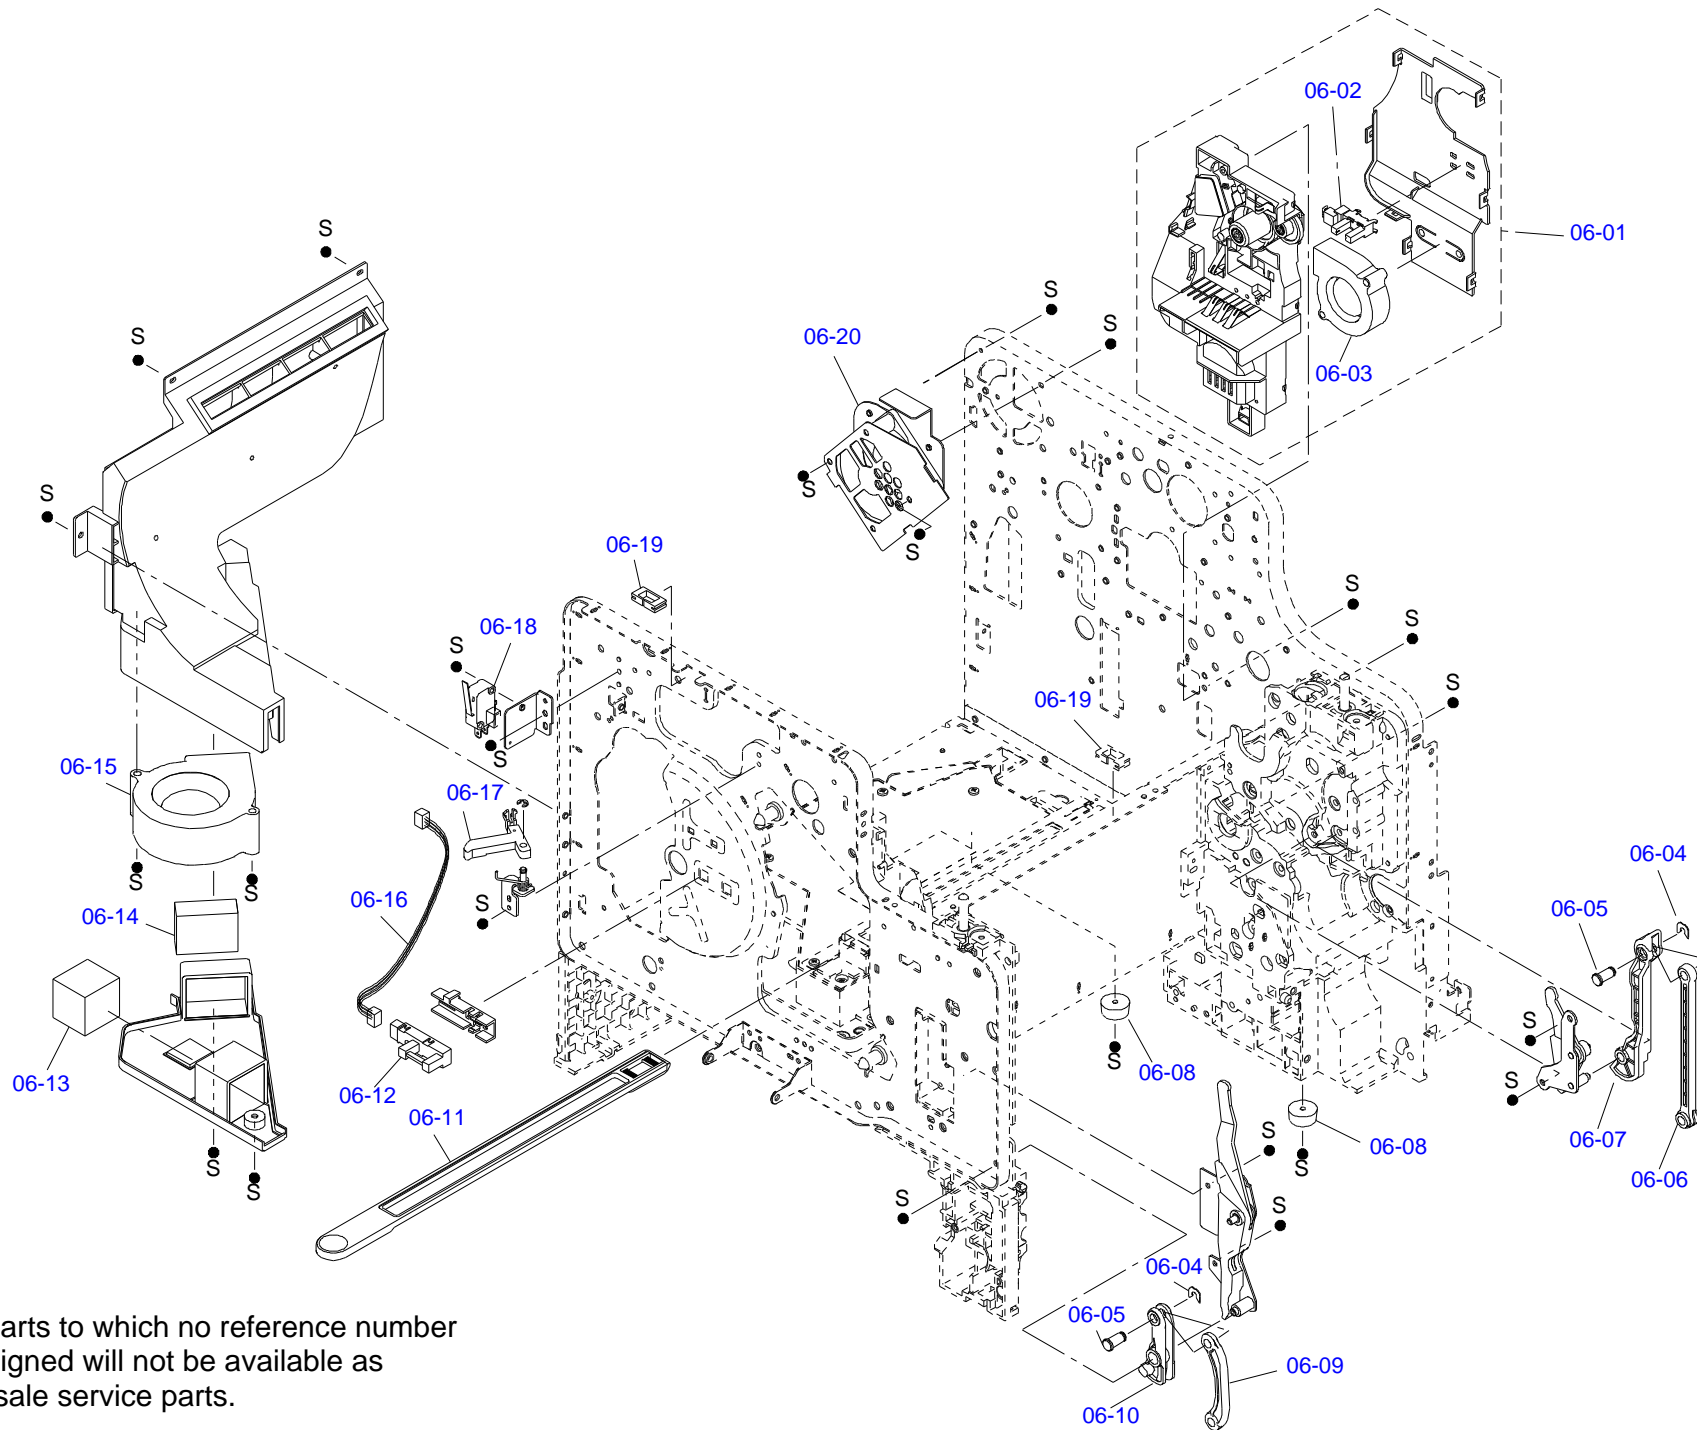

The parts to which no reference number is assigned will not be available as after-sale service parts.