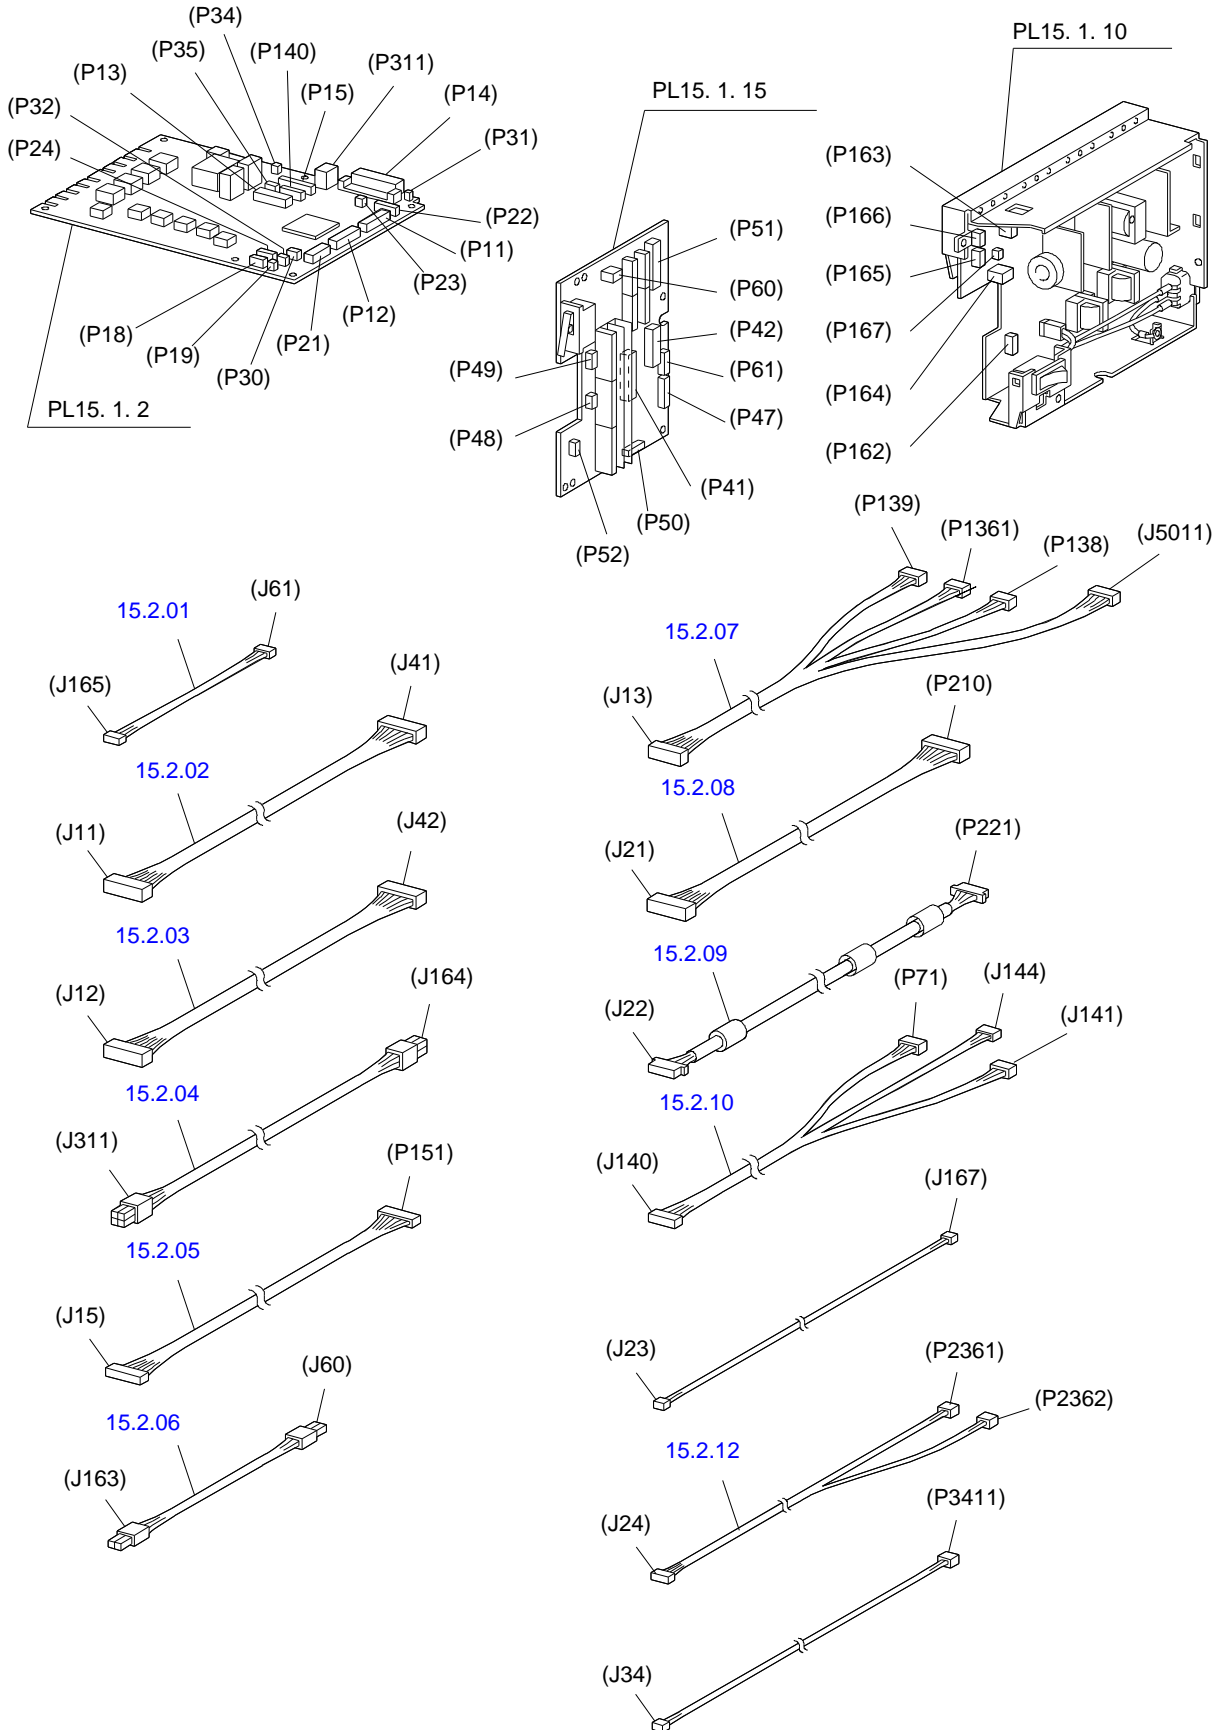

C569-MECH-020

The parts to which no reference number is assigned will not be available as after-sale service parts.