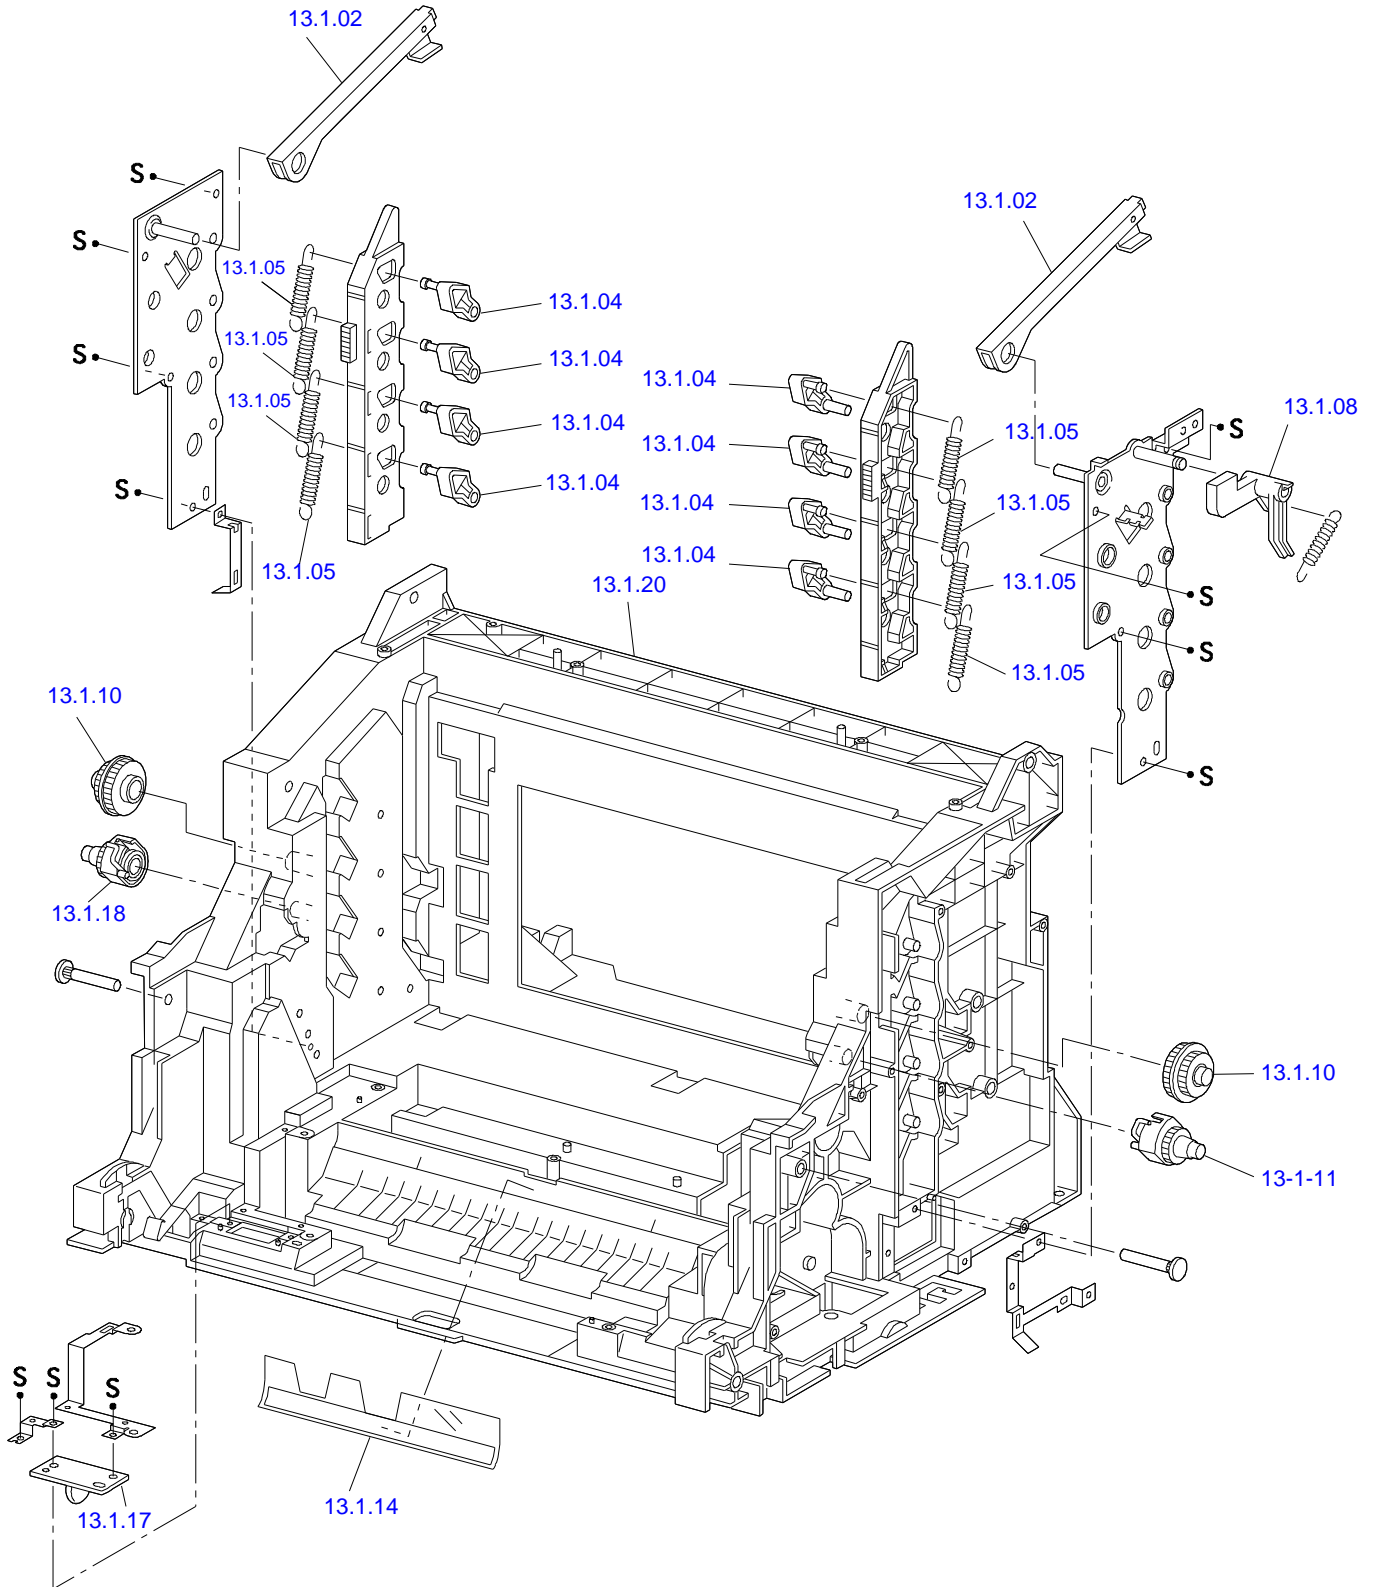

C569-MECH-017

The parts to which no reference number is assigned will not be available as after-sale service parts.

HIBANA_BE_CHAP05_019Fa