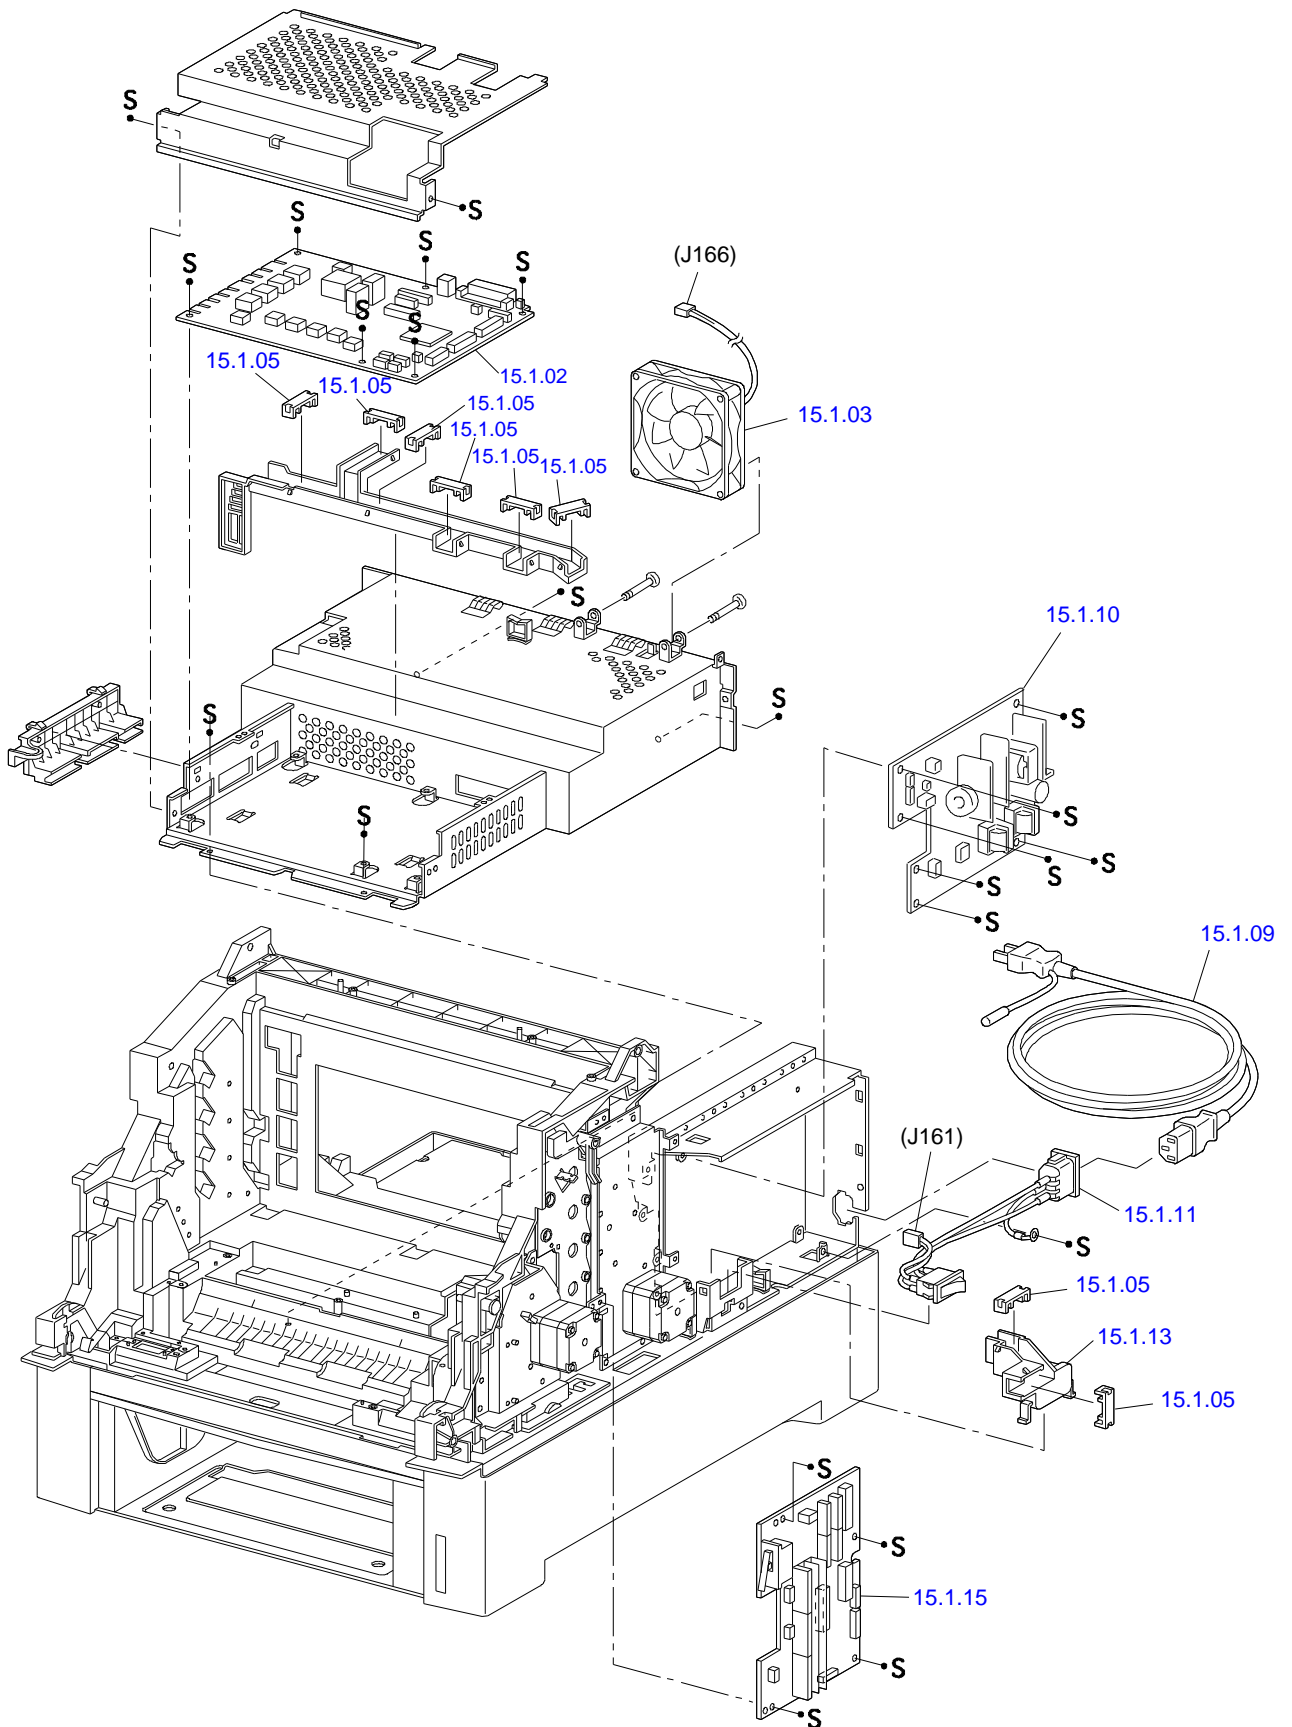

C569-MECH-019

The parts to which no reference number is assigned will not be available as after-sale service parts.