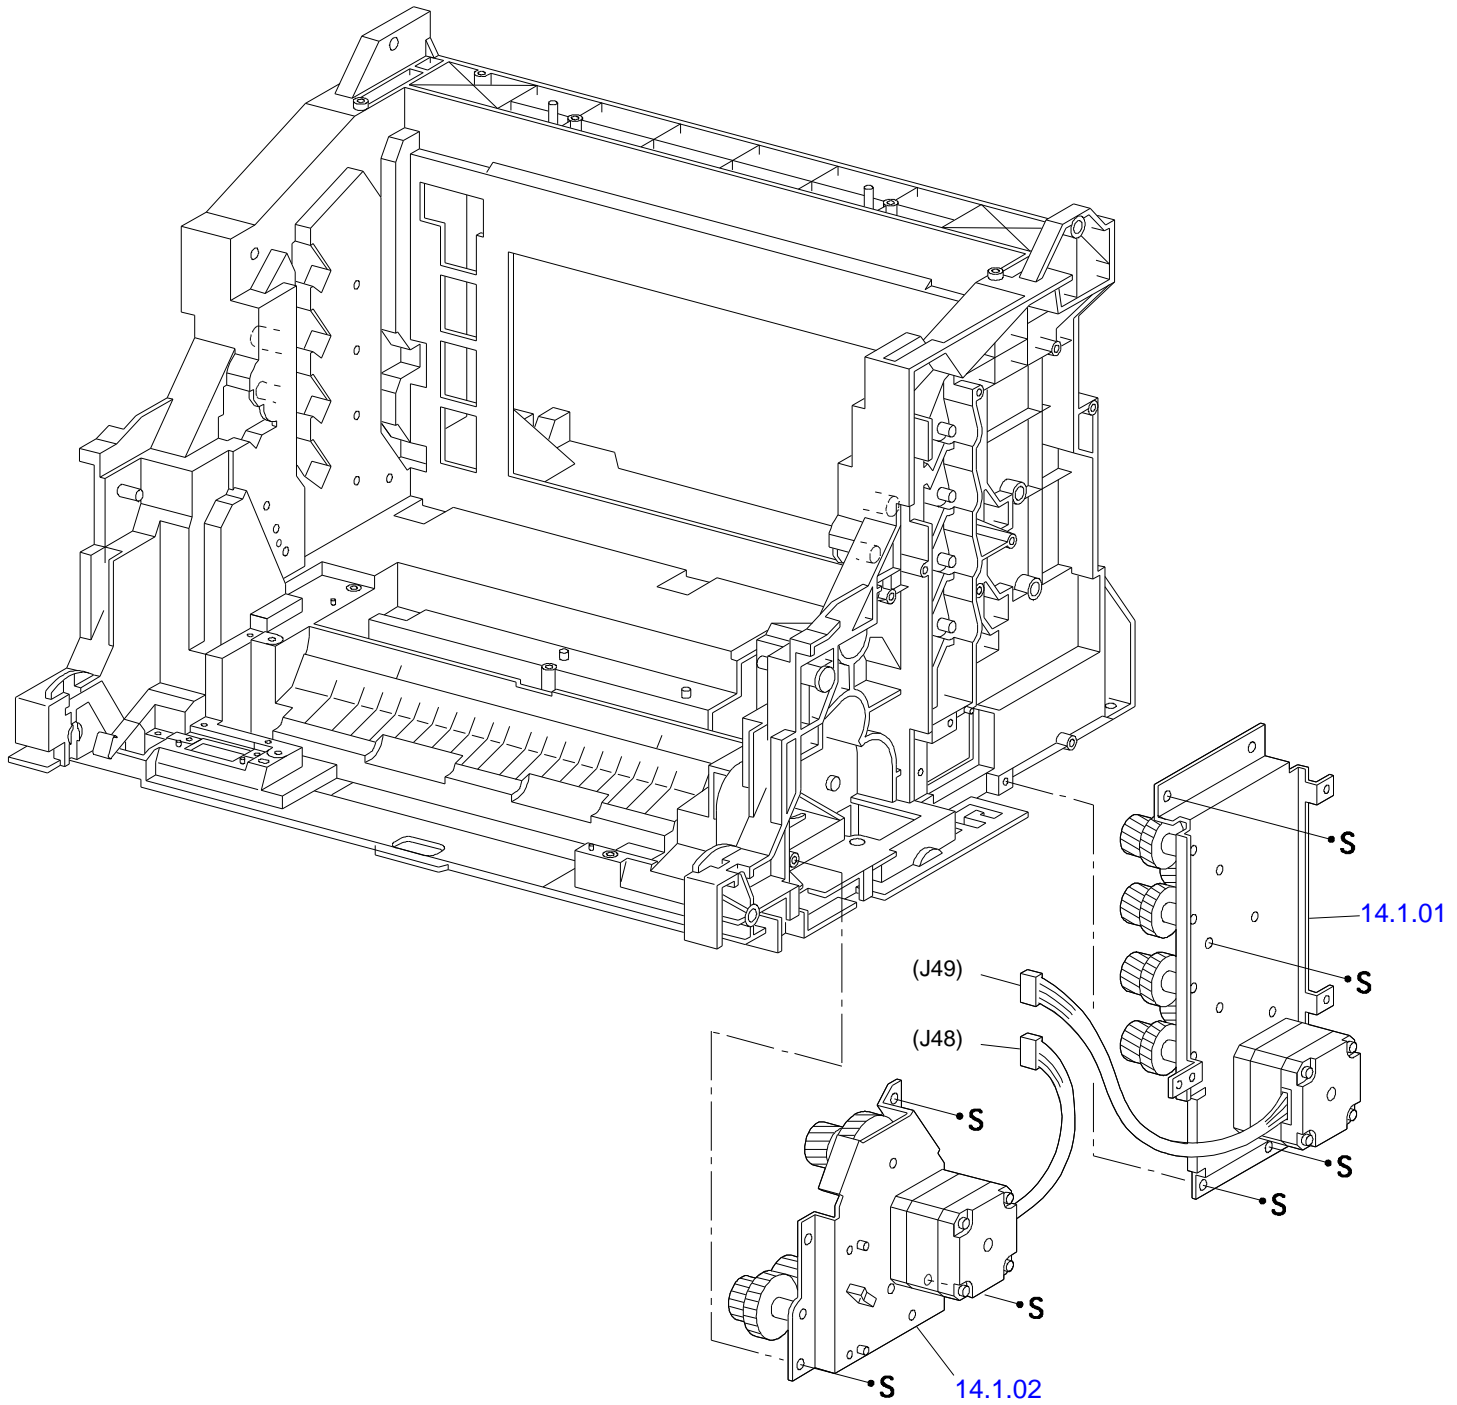

C569-MECH-018

The parts to which no reference number is assigned will not be available as after-sale service parts.

HIBANA_BE_CHAP05_020Fb