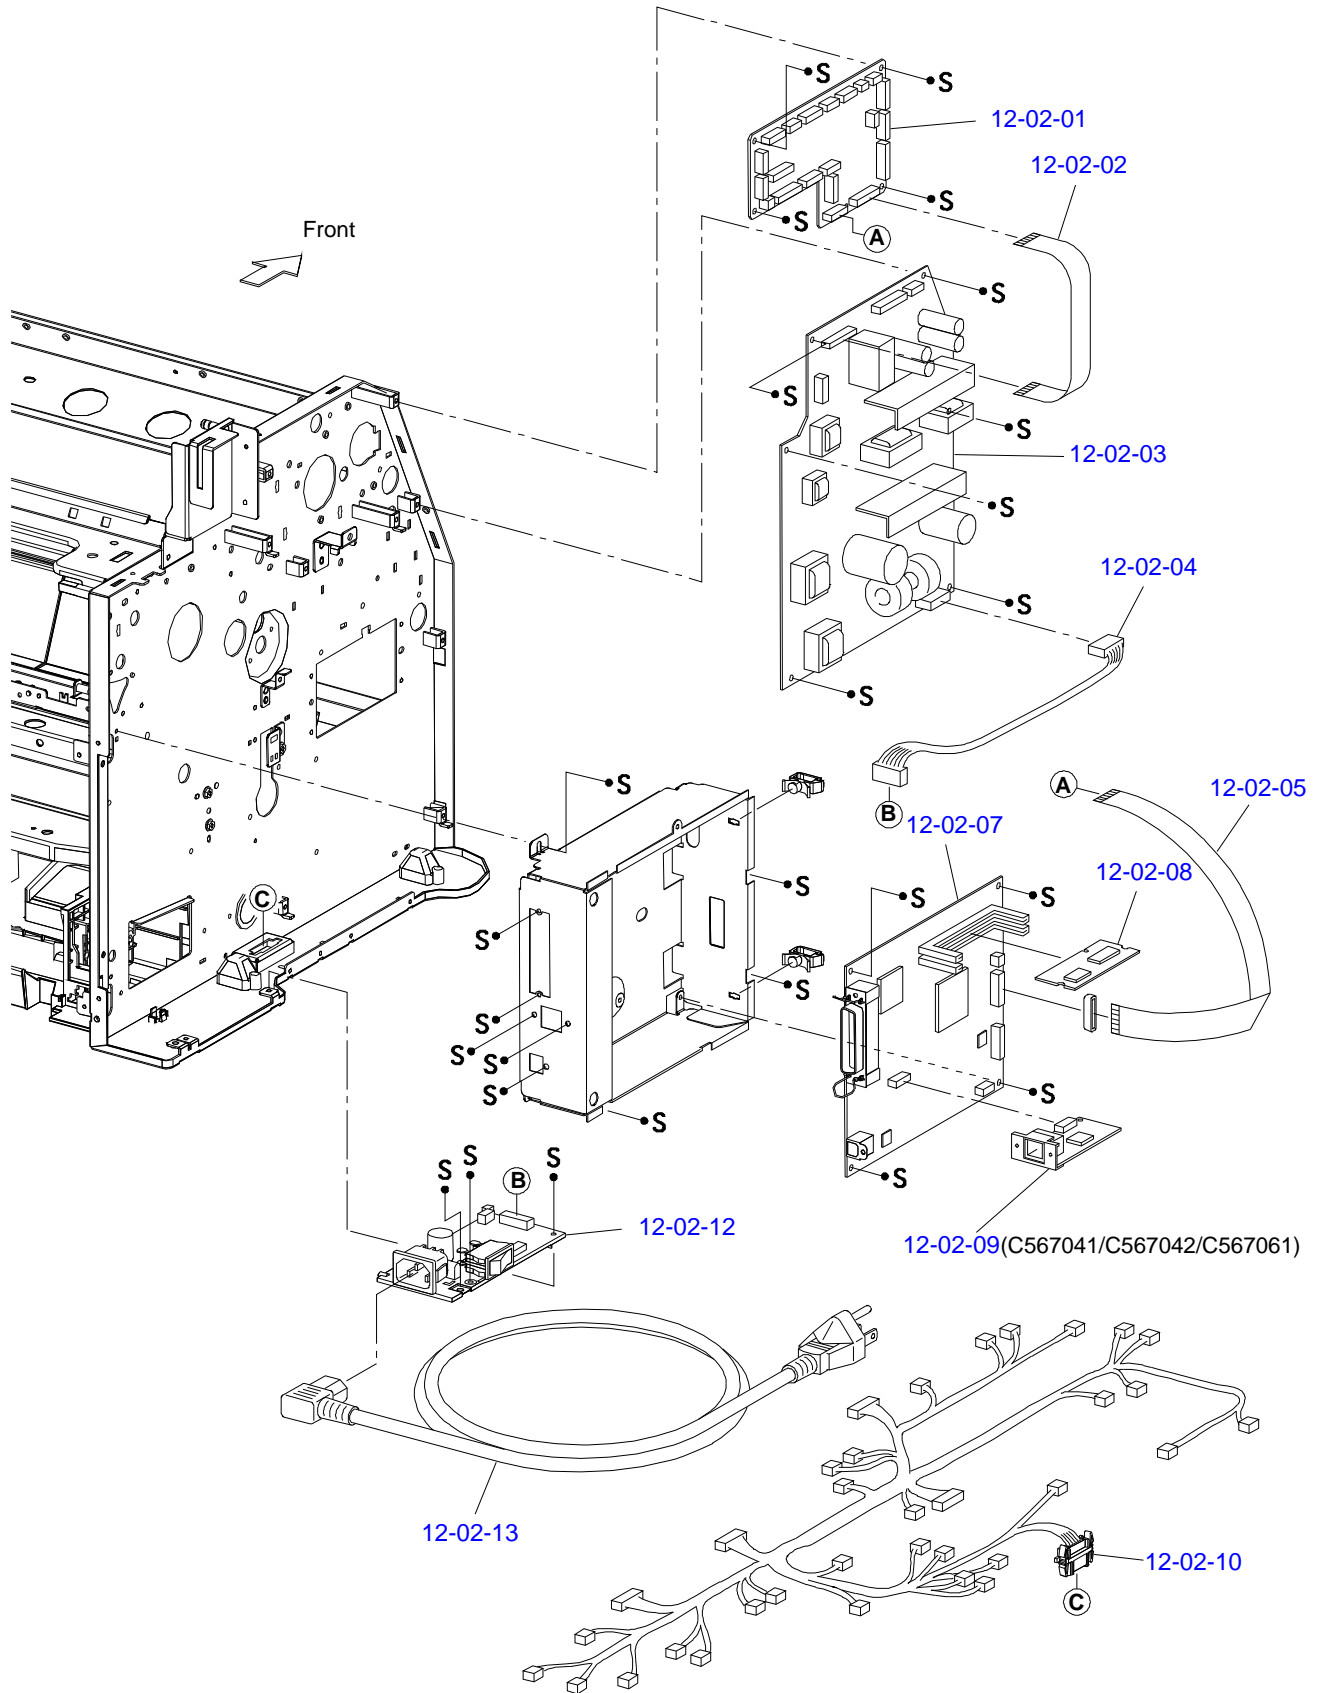

Leg_Sec005_011EA

The parts to which no reference number is assigned will not be available as after-sale service parts.

Leg_Sec005_013EB

Part Code	Part Name	Ref No.	Category	Qty	Remark
3100054	SOFTWARE CD,E	NONFIG	Accessories	1	ESP/EAL/EHK
4049771	SETTING UP MANUAL	NONFIG	Accessories	1	ESP/EAL/EHK
1294074	TRAY EXTENSION	01-01-02	Case	1	
1294095	COVER TOP	01-01-03	Case	1	
1294096	COVER HUSER	01-01-04	Case	1	
1430156	COVER TOP SIDE L	01-01-05	Case	1	
1294102	COVER TOP SIDE R	01-01-06	Case	1	
2090441	SWITCH ASSY TOP	01-01-07	Case	1	
1294104	COVER CLEANER	01-01-10	Case	1	
1232050	LOGO PLATE,13X54;C	01-01-100	Case	1	
1294105	FOOT REAR	01-01-12	Case	2	
1294106	FOOT FRONT	01-01-13	Case	2	
1294107	COVER MSI	01-01-14	Case	1	
1294109	COVER FRONT-L	01-01-15	Case	1	
1294110	COVER FRONT ASSY-U	01-01-16	Case	1	
2087747	CONTROL,PANEL	01-01-17	Case	1	
2088432	HARNESS	01-01-18	Case	1	
1294111	COVER ASSY LH	01-01-19	Case	1	
1294112	COVER LH	01-01-20	Case	1	
1294113	COVER ESS	01-01-21	Case	1	
2090461	SWITCH ASSY FUSER	01-01-22	Case	1	
1294114	COVER TRAY	01-01-23	Case	1	
1294116	COVER INNER TOP	01-01-24	Case	1	
2028259	EXIT CHUTE SWITCH	01-01-26	Case	1	
2094032	SWITCH INLK FRONT	01-01-27	Case	1	
1294117	COVER ASSY RH	01-01-28	Case	1	
1294122	COVER DUP	01-01-32	Case	1	
1404945	COVER INNER LOW	01-01-33	Case	1	
2090442	SWITCH INLK FRONT	01-01-34	Case	1	
2028259	EXIT CHUTE SWITCH	01-01-36	Case	1	
1294124	KIT SLIDE BAR	01-01-99	Case	1	
2104523	PWBA MCU	12-02-01	Electronic Parts	1	
2090485	FFC-ASSY LV/MCU	12-02-02	Electronic Parts	1	
2109481	LV/HVPS	12-02-03	Electronic Parts	1	
2090492	HARNESS ASSY AC	12-02-04	Electronic Parts	1	
2090493	FFC-ASSY ESS	12-02-05	Electronic Parts	1	
2109211	BOARD ASSY., MAIN	12-02-07	Electronic Parts	1	
2109443	BOARD ASSY.,MEMORY	12-02-08	Electronic Parts	1	
2090494	HARNESS ASSY MAIN	12-02-10	Electronic Parts	1	
2109483	PWBA FUSER CONT	12-02-12	Electronic Parts	1	
2082069	POWER CABLE	12-02-13	Electronic Parts	1	ESP/EHK
2087700	POWER CABLE	12-02-13	Electronic Parts	1	EAL
2108135	MSI ASSY	04-01-01	Mechanism Parts	1	
1293054	ROLL ASSY MSI	04-01-02	Mechanism Parts	1	
1292933	ROLL MSI	04-01-08	Mechanism Parts	1	
1294125	CHUTE MSI	04-01-09	Mechanism Parts	1	
1294126	GEAR MANUAL	04-01-11	Mechanism Parts	1	
1292939	GUIDE SIDE L	04-01-12	Mechanism Parts	1	