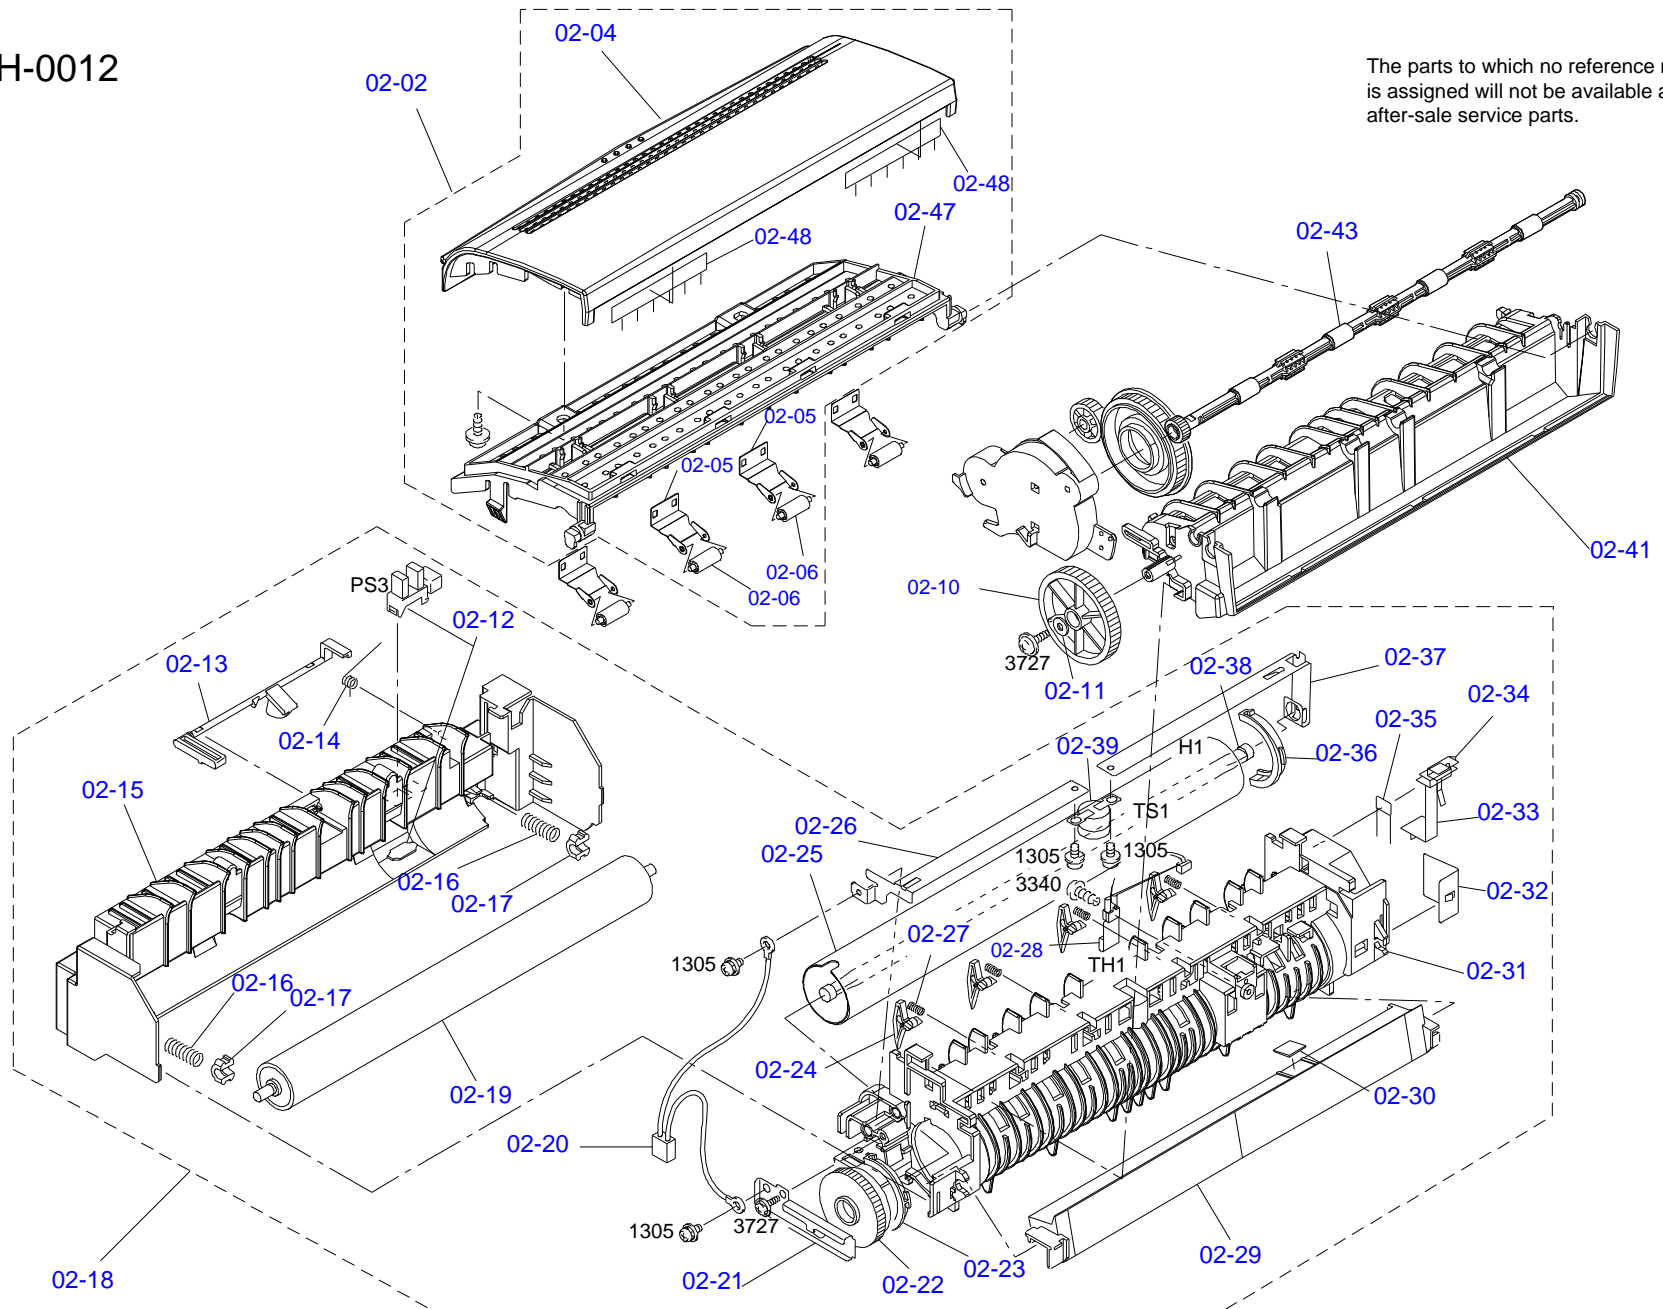

C534-MECH-0012

The parts to which no reference number is assigned will not be available as after-sale service parts.