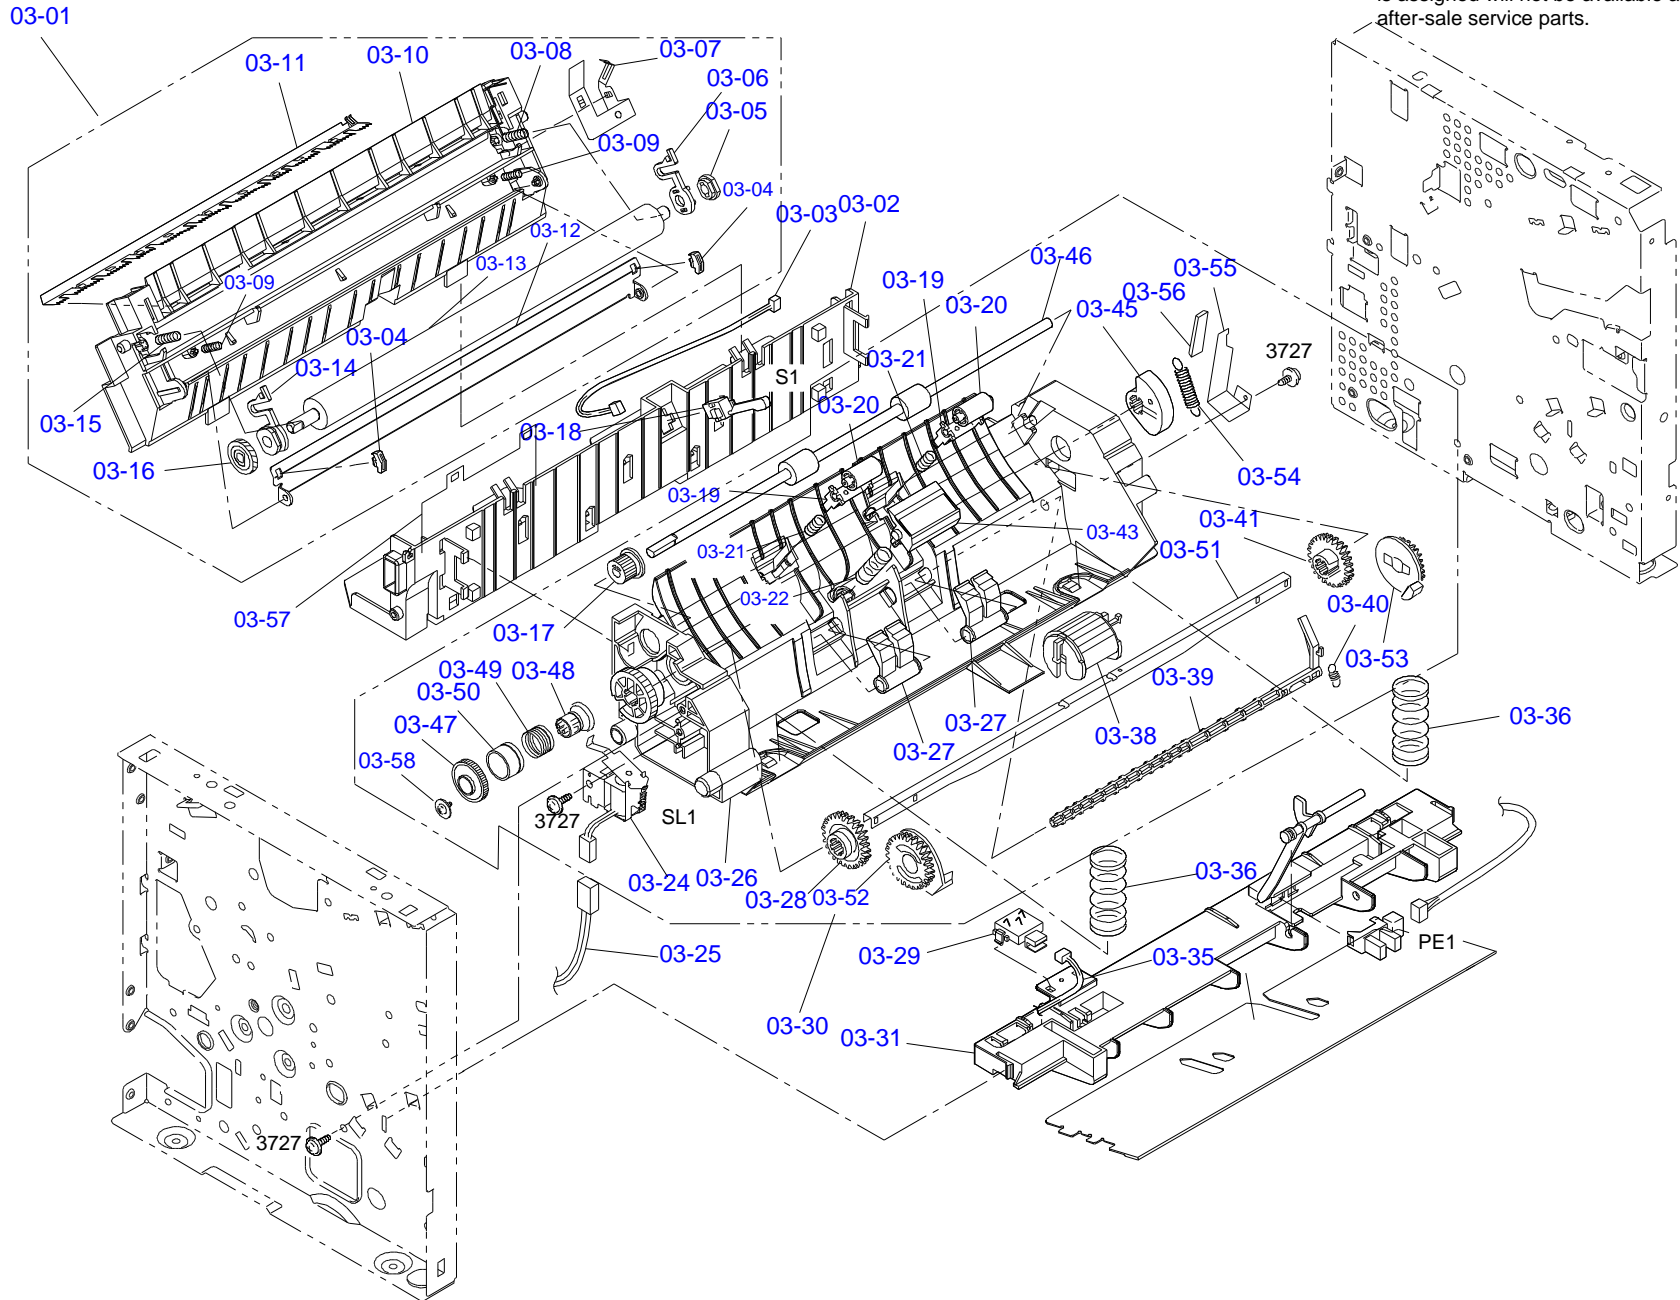

C534-MECH-0024

The parts to which no reference number is assigned will not be available as after-sale service parts.