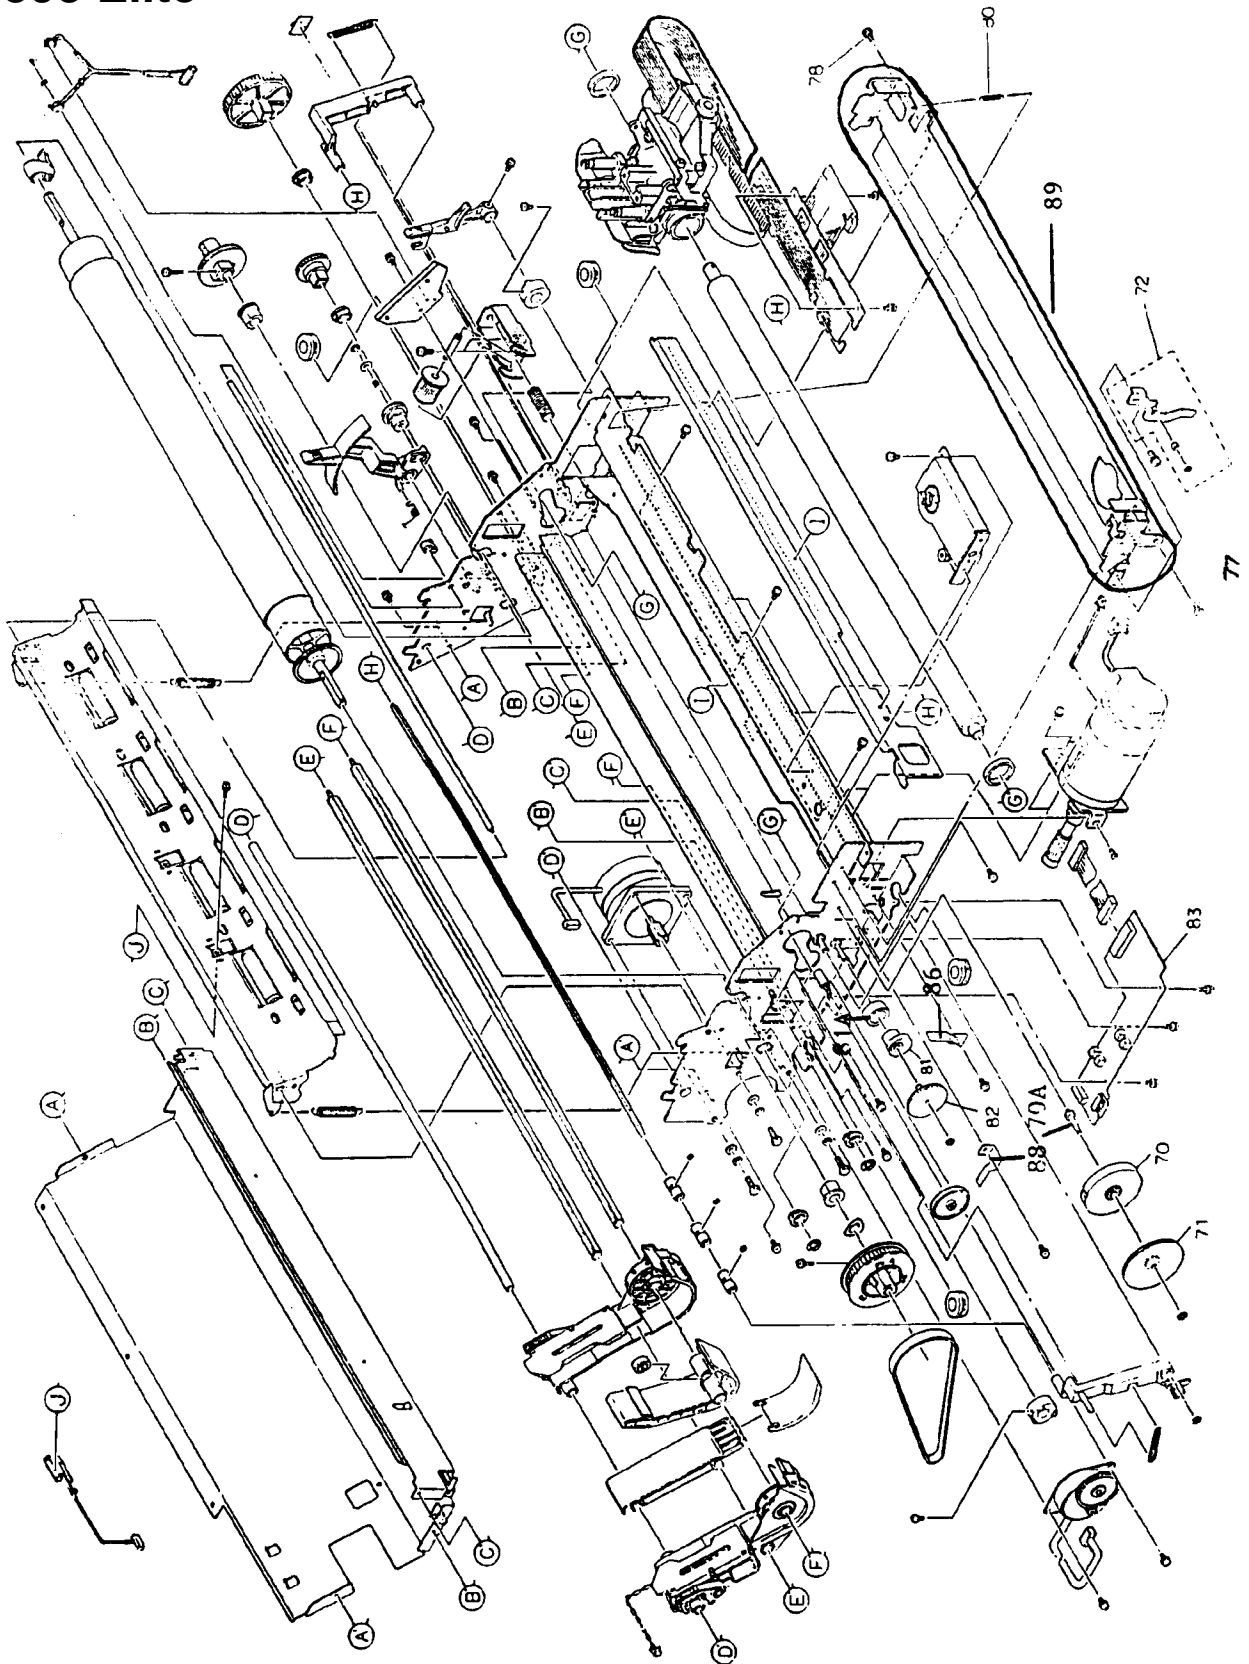

Upper Cover Assembly Colour Model

ML 393 Elite

Printer Mechanism Colour Model