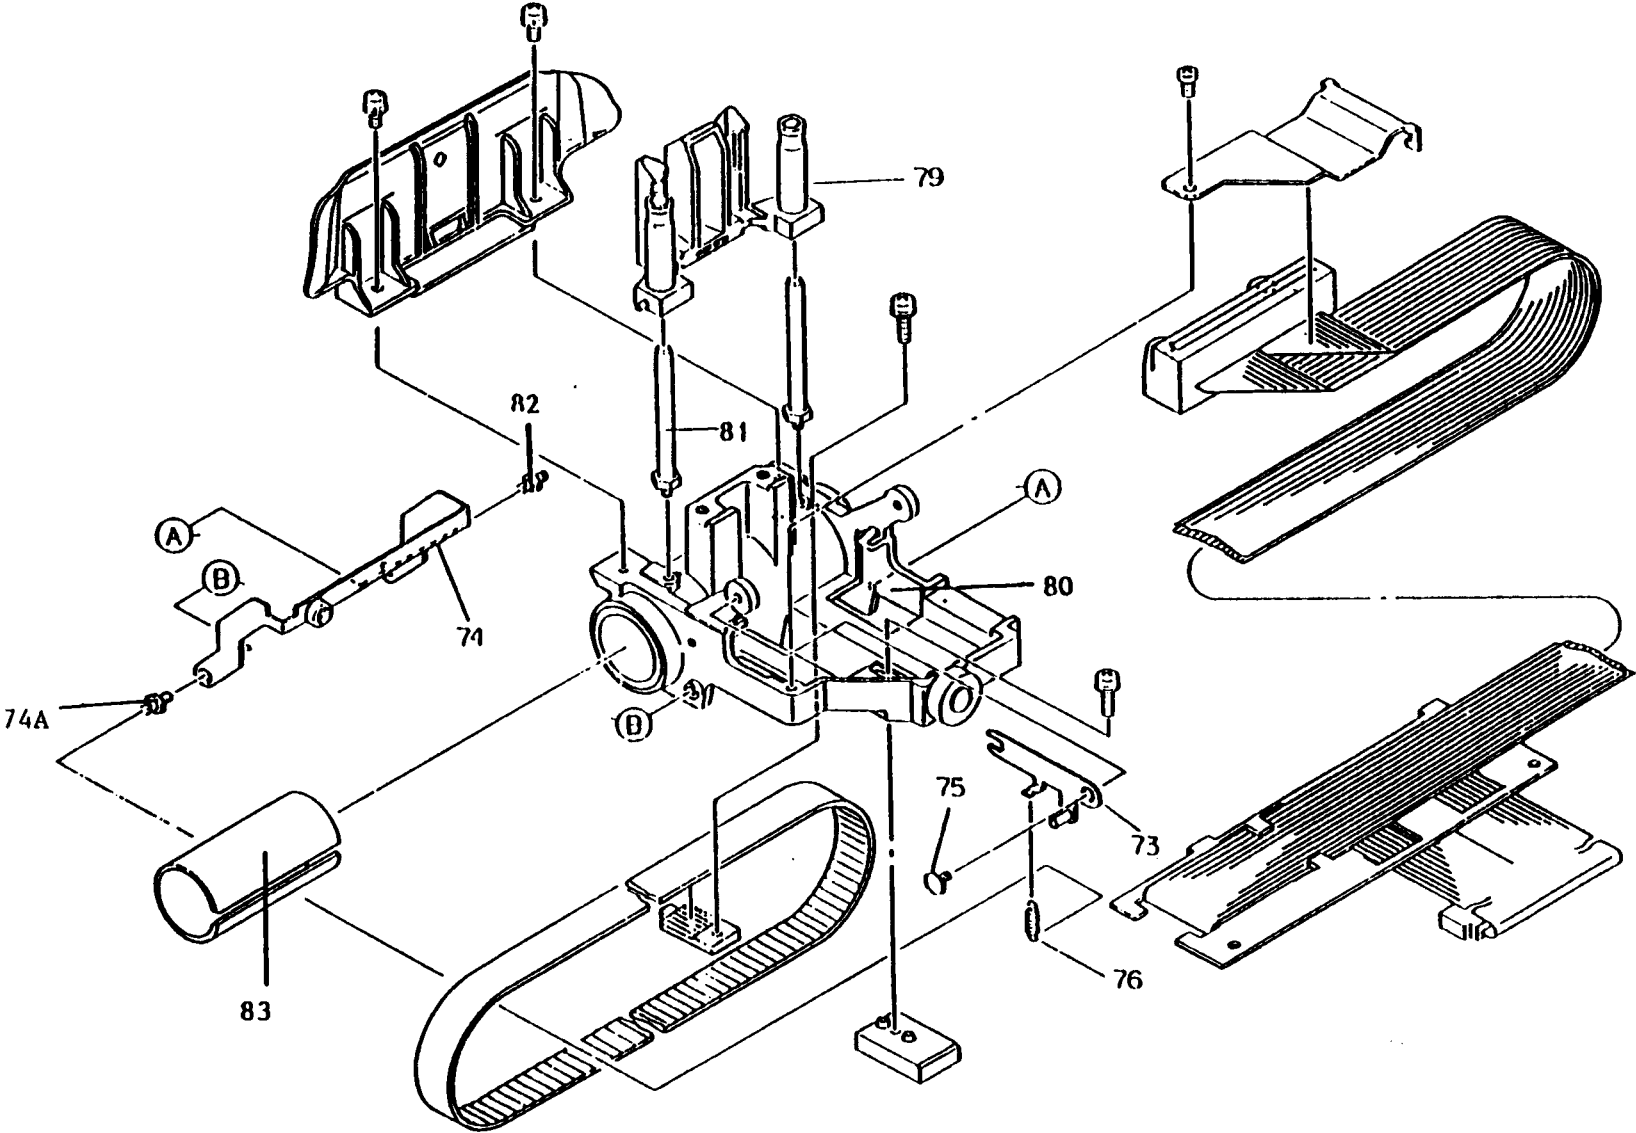

Printer Mechanism Colour Model

ML 393 Elite