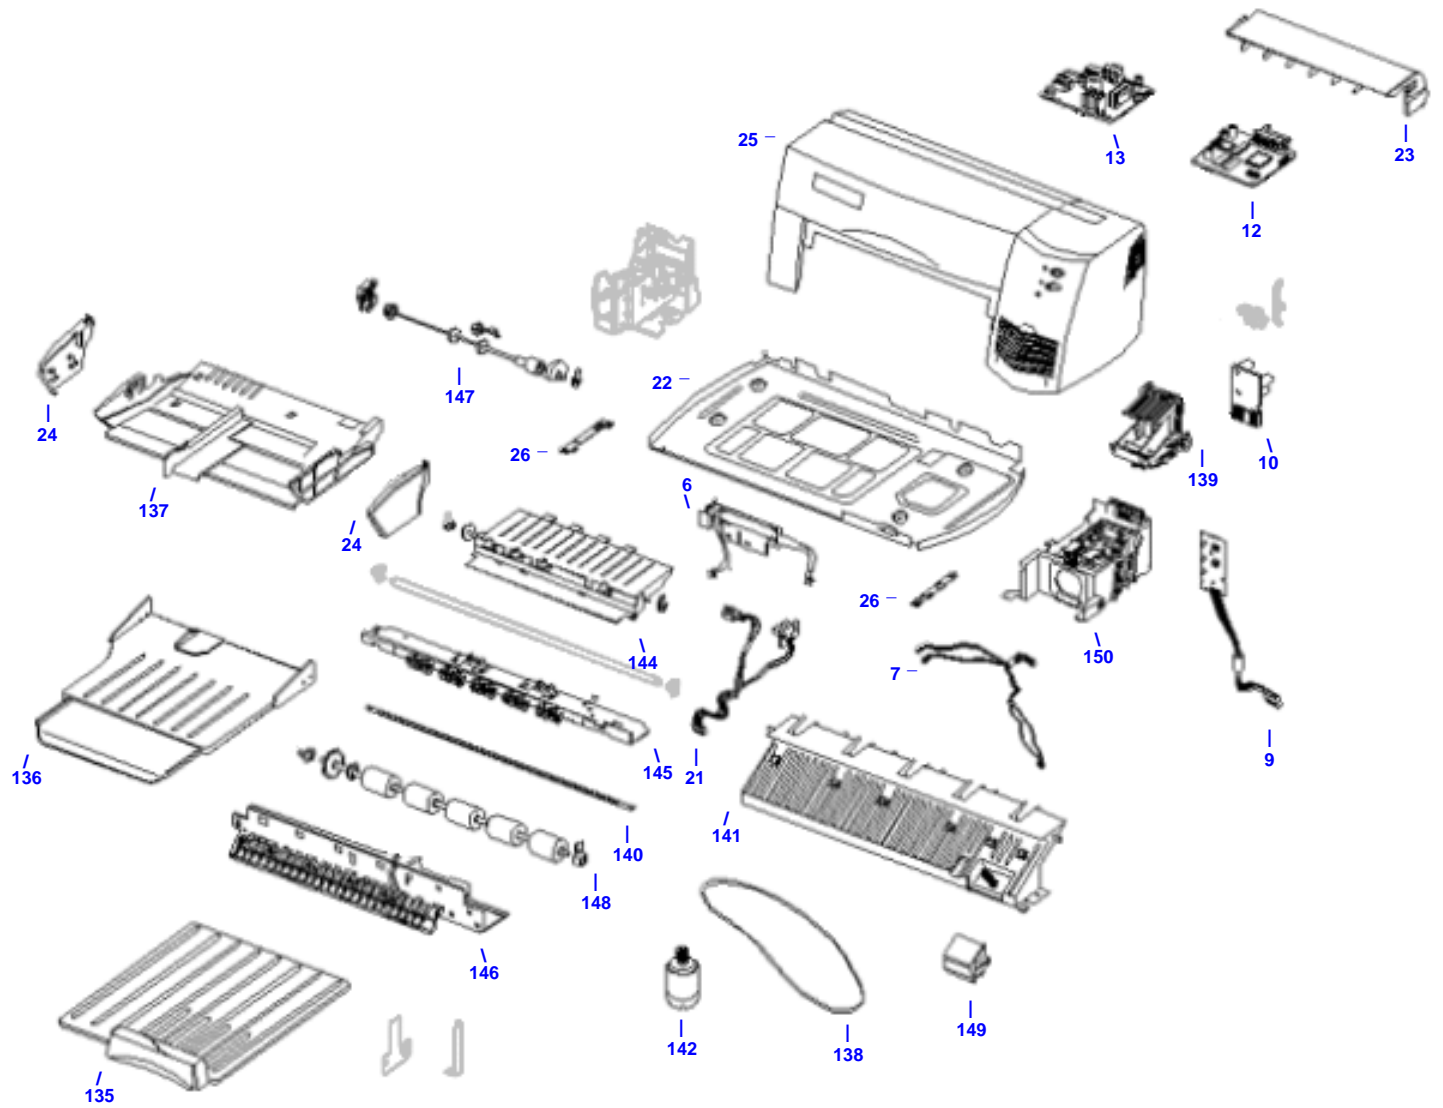

Main Assembly Locator